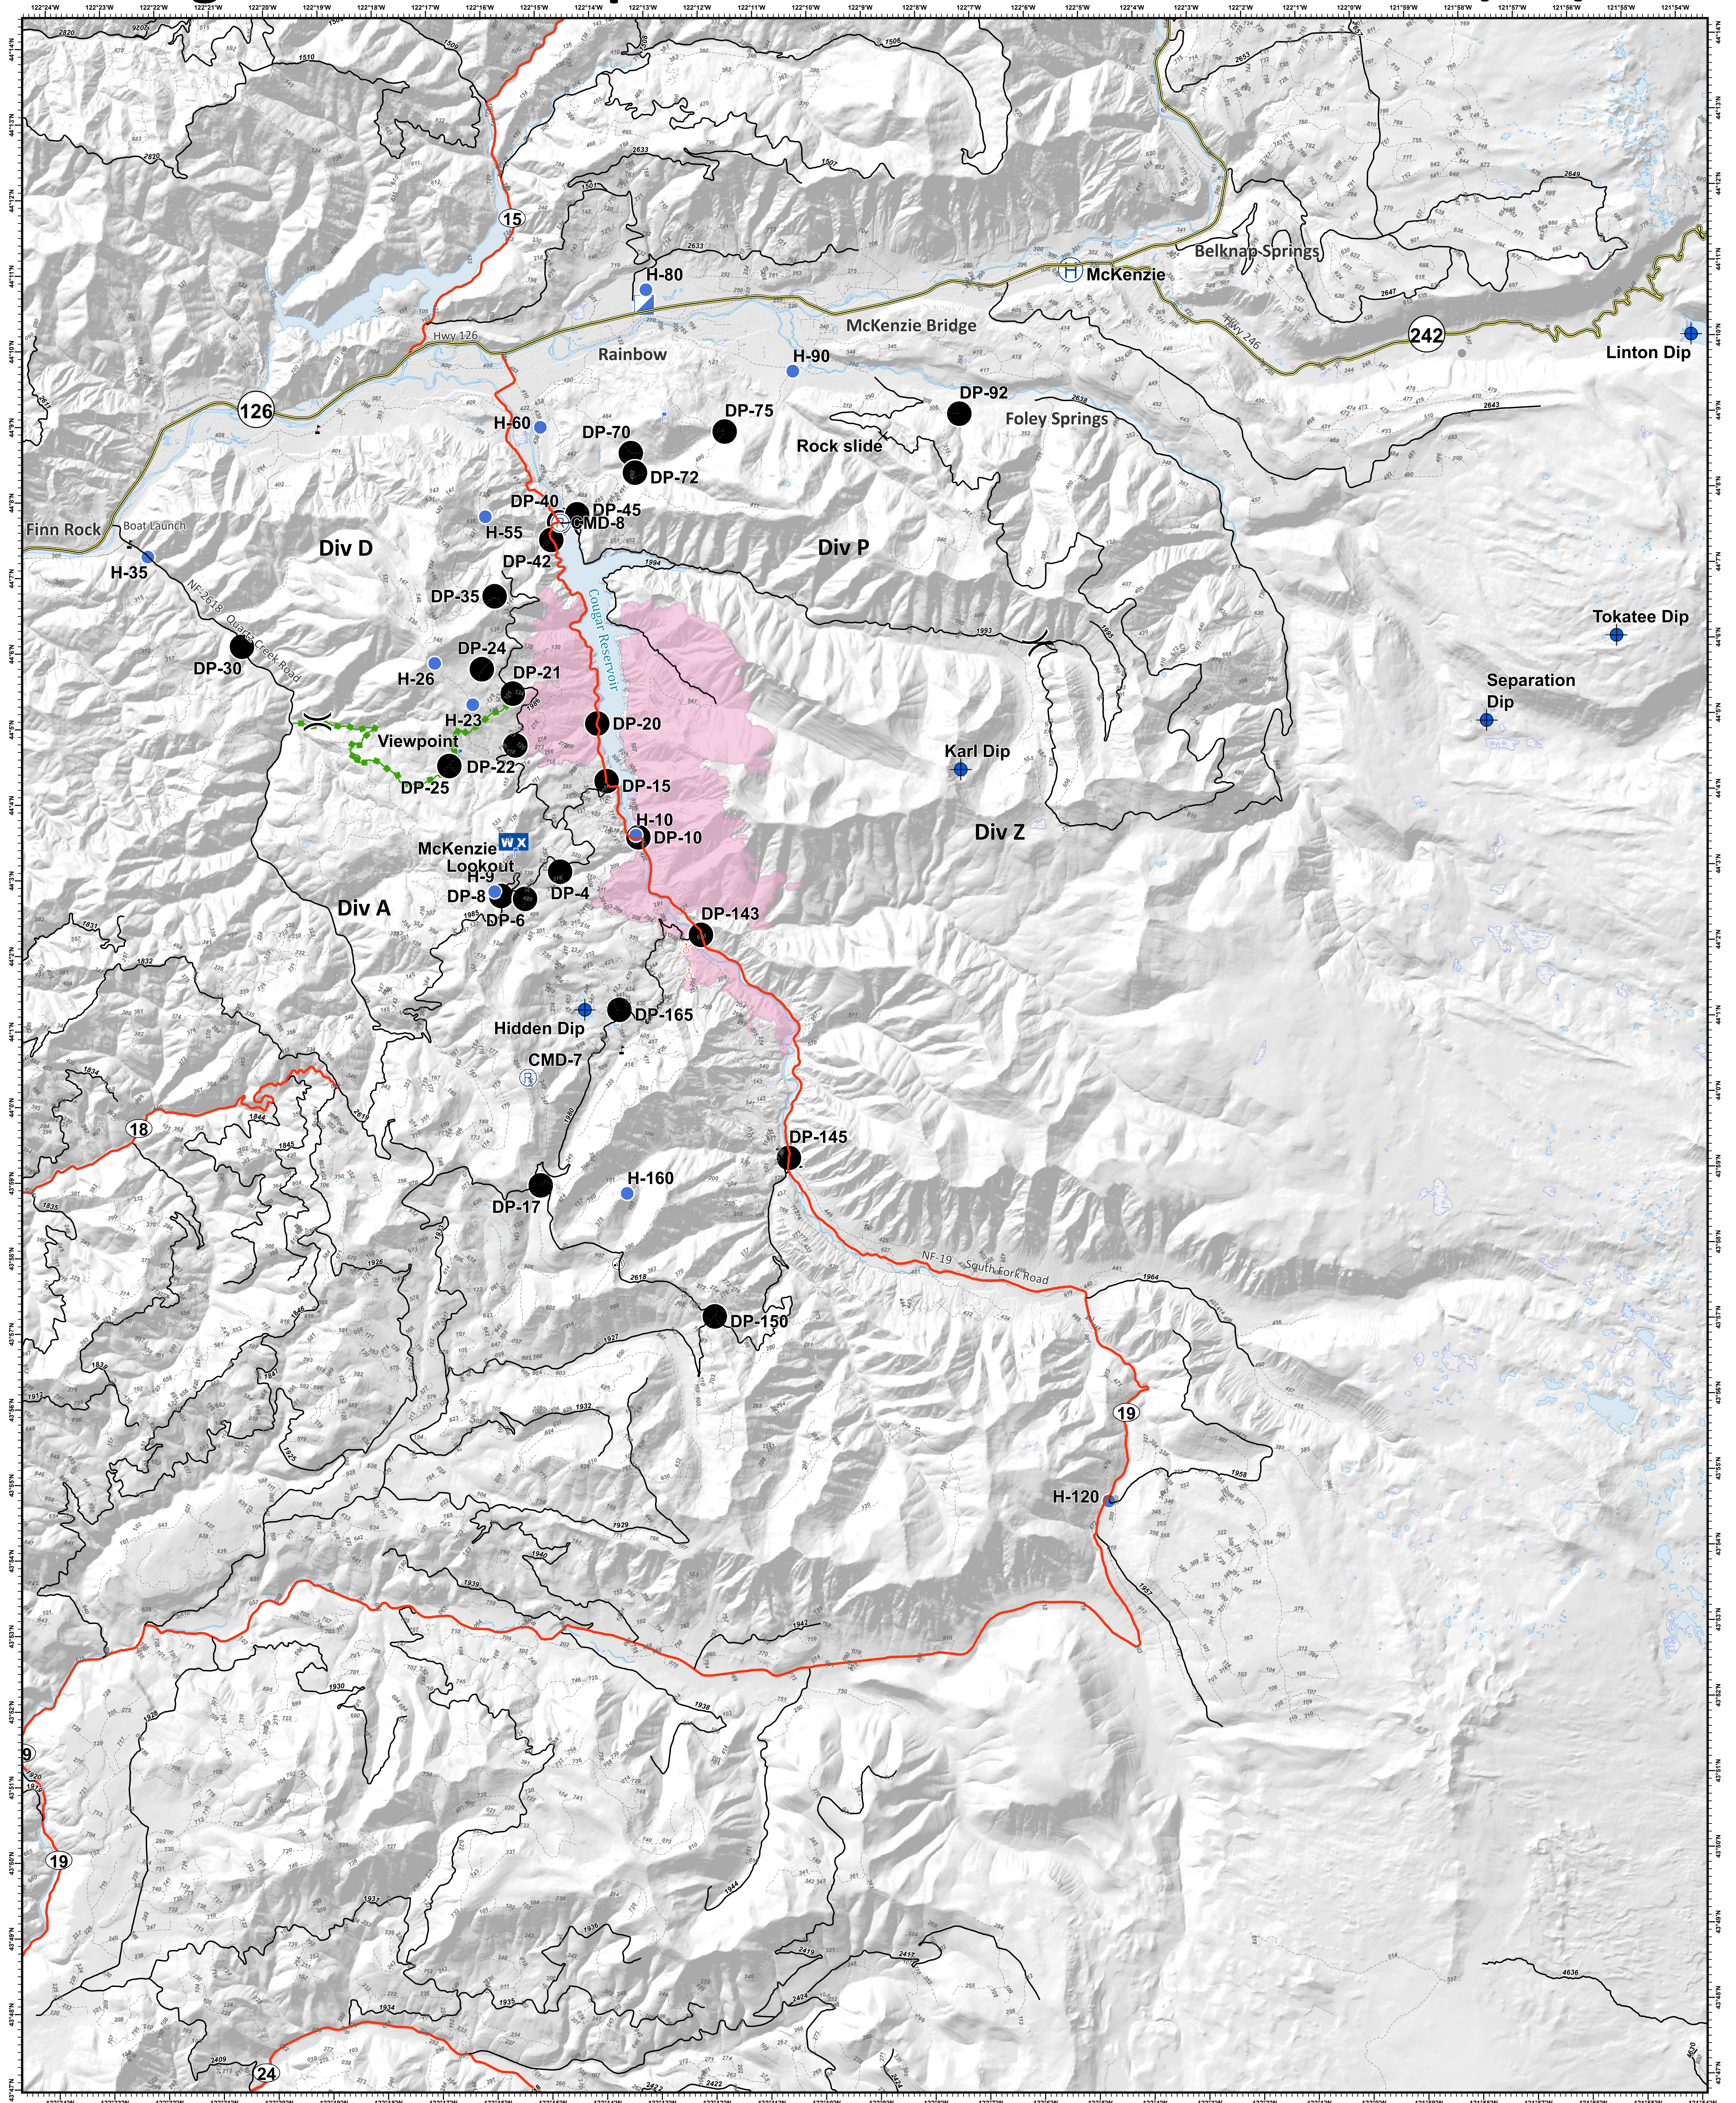

Terwilliger - EMS Transport

08/30/2018

Terwilliger
OR-WIF-180227
Fire perimeter as of
08/29/2018 2014 hrs
7,572 Acres
NAD83 UTM10N

- | | | | |
|--------------|-------------------------|------------------|---------------------------------|
| × Closure | ▣ Incident Command Post | ⊕ Water Source | --- Escape Route |
| ⊕ Dip Site | ⊕ Internet Access | ⊕ Water Tank | ■ Wildfire Daily Fire Perimeter |
| ● Drop Point | ⌚ Lookout | ⊕ Value at Risk | — State Highway |
| ⊕ Helibase | ⊕ Mobile Weather Unit | ● Other | — Arterial Road |
| ● Helispot | ⊕ Repeater | ⊕ Division Break | — Collector Road |
| | ⊕ Spot Fire | | — Local Road |