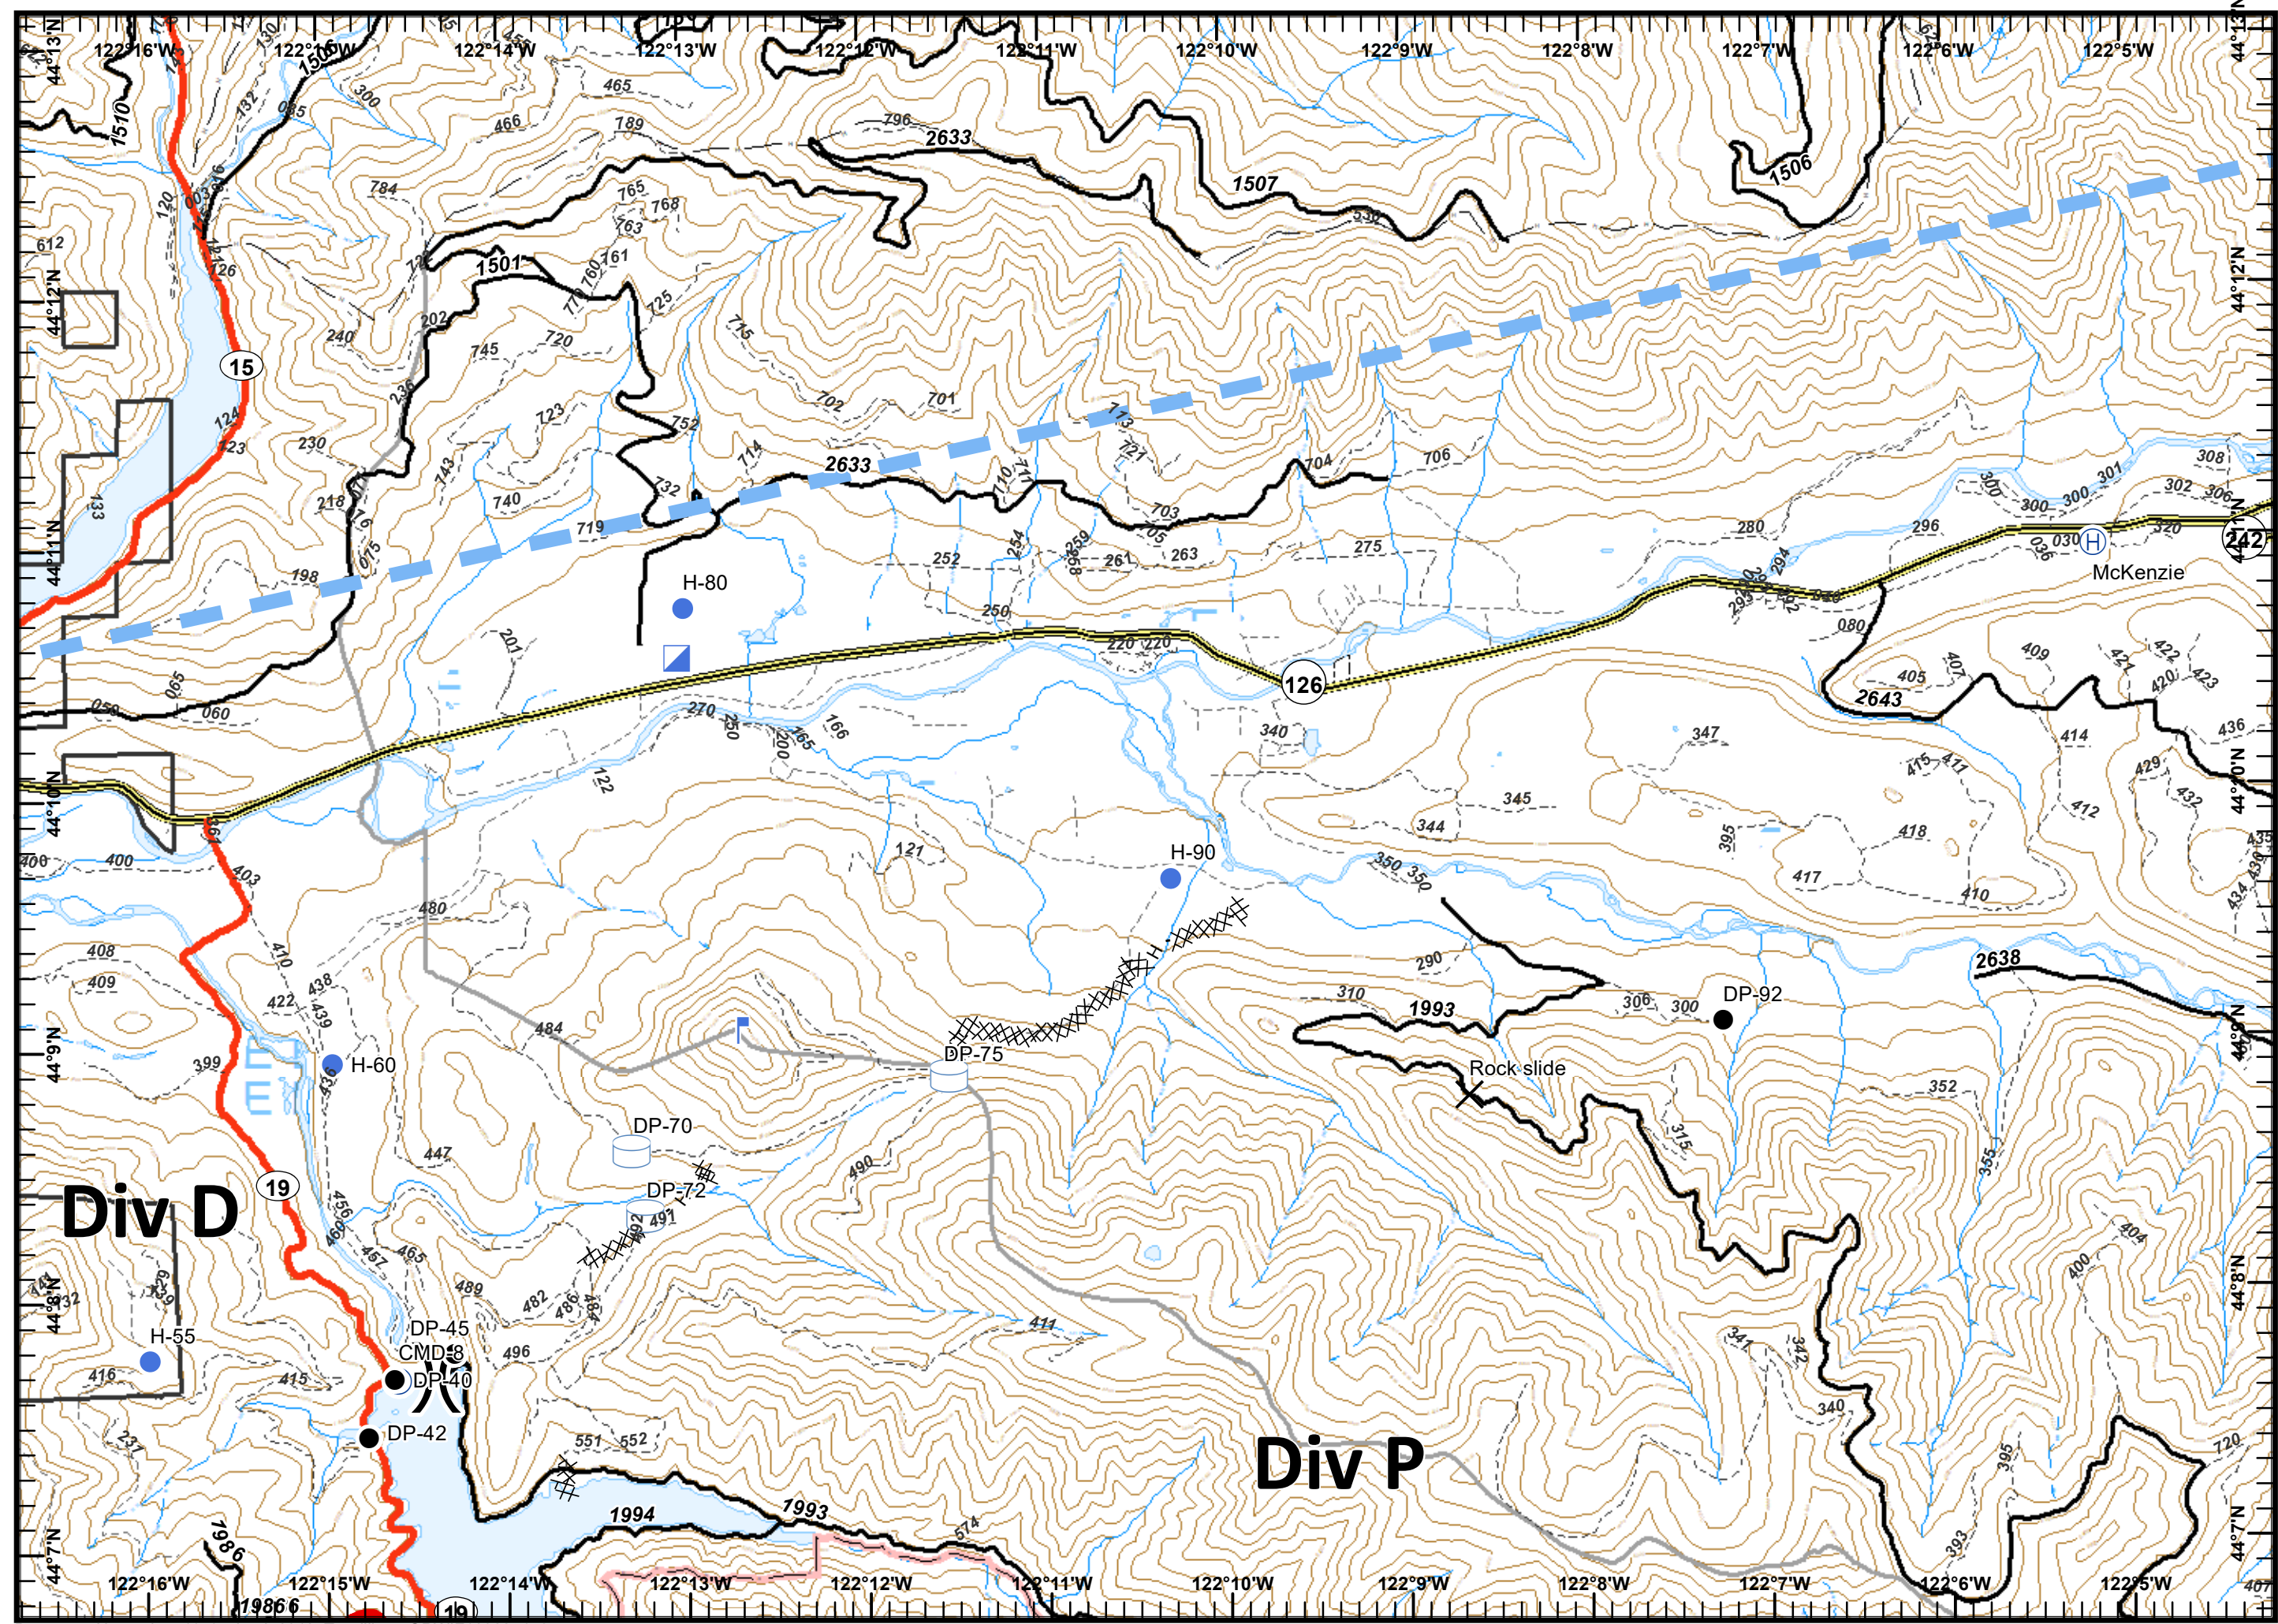

IAP Map
Terwilliger
OR-WIF-180227
8/30/2018
 Approx. 6,865 acres
 08/29/2018
 0208 hours

Page 1 of 10

- Closure
- Dip Site
- Drop Point
- Helibase
- Helispot
- ICP
- Repeater
- Division Break
- Uncontrolled Fire Edge
- Completed Line
- Completed Dozer Line
- Completed Hand Line
- Temporary Flight Restriction
- Escape Route
- Fire Perimeter

1/2 Mile
 1:44,000

Div D

IAP Map
Terwilliger
OR-WIF-180227
8/30/2018
 Approx. 6,865 acres
 08/29/2018
 0208 hours

Page 3 of 10

- Closure
- Drop Point
- Helibase
- Helispot
- ICP
- Lookout
- Repeater
- Water Tank
- Division Break

- Uncontrolled Fire Edge
- Completed Dozer Line
- Completed Hand Line
- Temporary Flight Restriction
- Fire Perimeter

2	3	4
5	6	7
8	9	10

1/2 Mile
 1:44,000

IAP Map
Terwilliger
OR-WIF-180227
8/30/2018
 Approx. 6,865 acres
 08/29/2018
 0208 hours

Page 4 of 10

- Dip Site
- Temporary Flight Restriction

2	3	4
5	6	7
8	9	10

1/2 Mile
 1:44,000

IAP Map
Terwilliger
OR-WIF-180227
8/30/2018
 Approx. 6,865 acres
 08/29/2018
 0208 hours

Page 5 of 10

- Dip Site
- Drop Point
- Helispot
- Internet Access
- Division Break
- Temporary Flight Restriction
- Escape Route