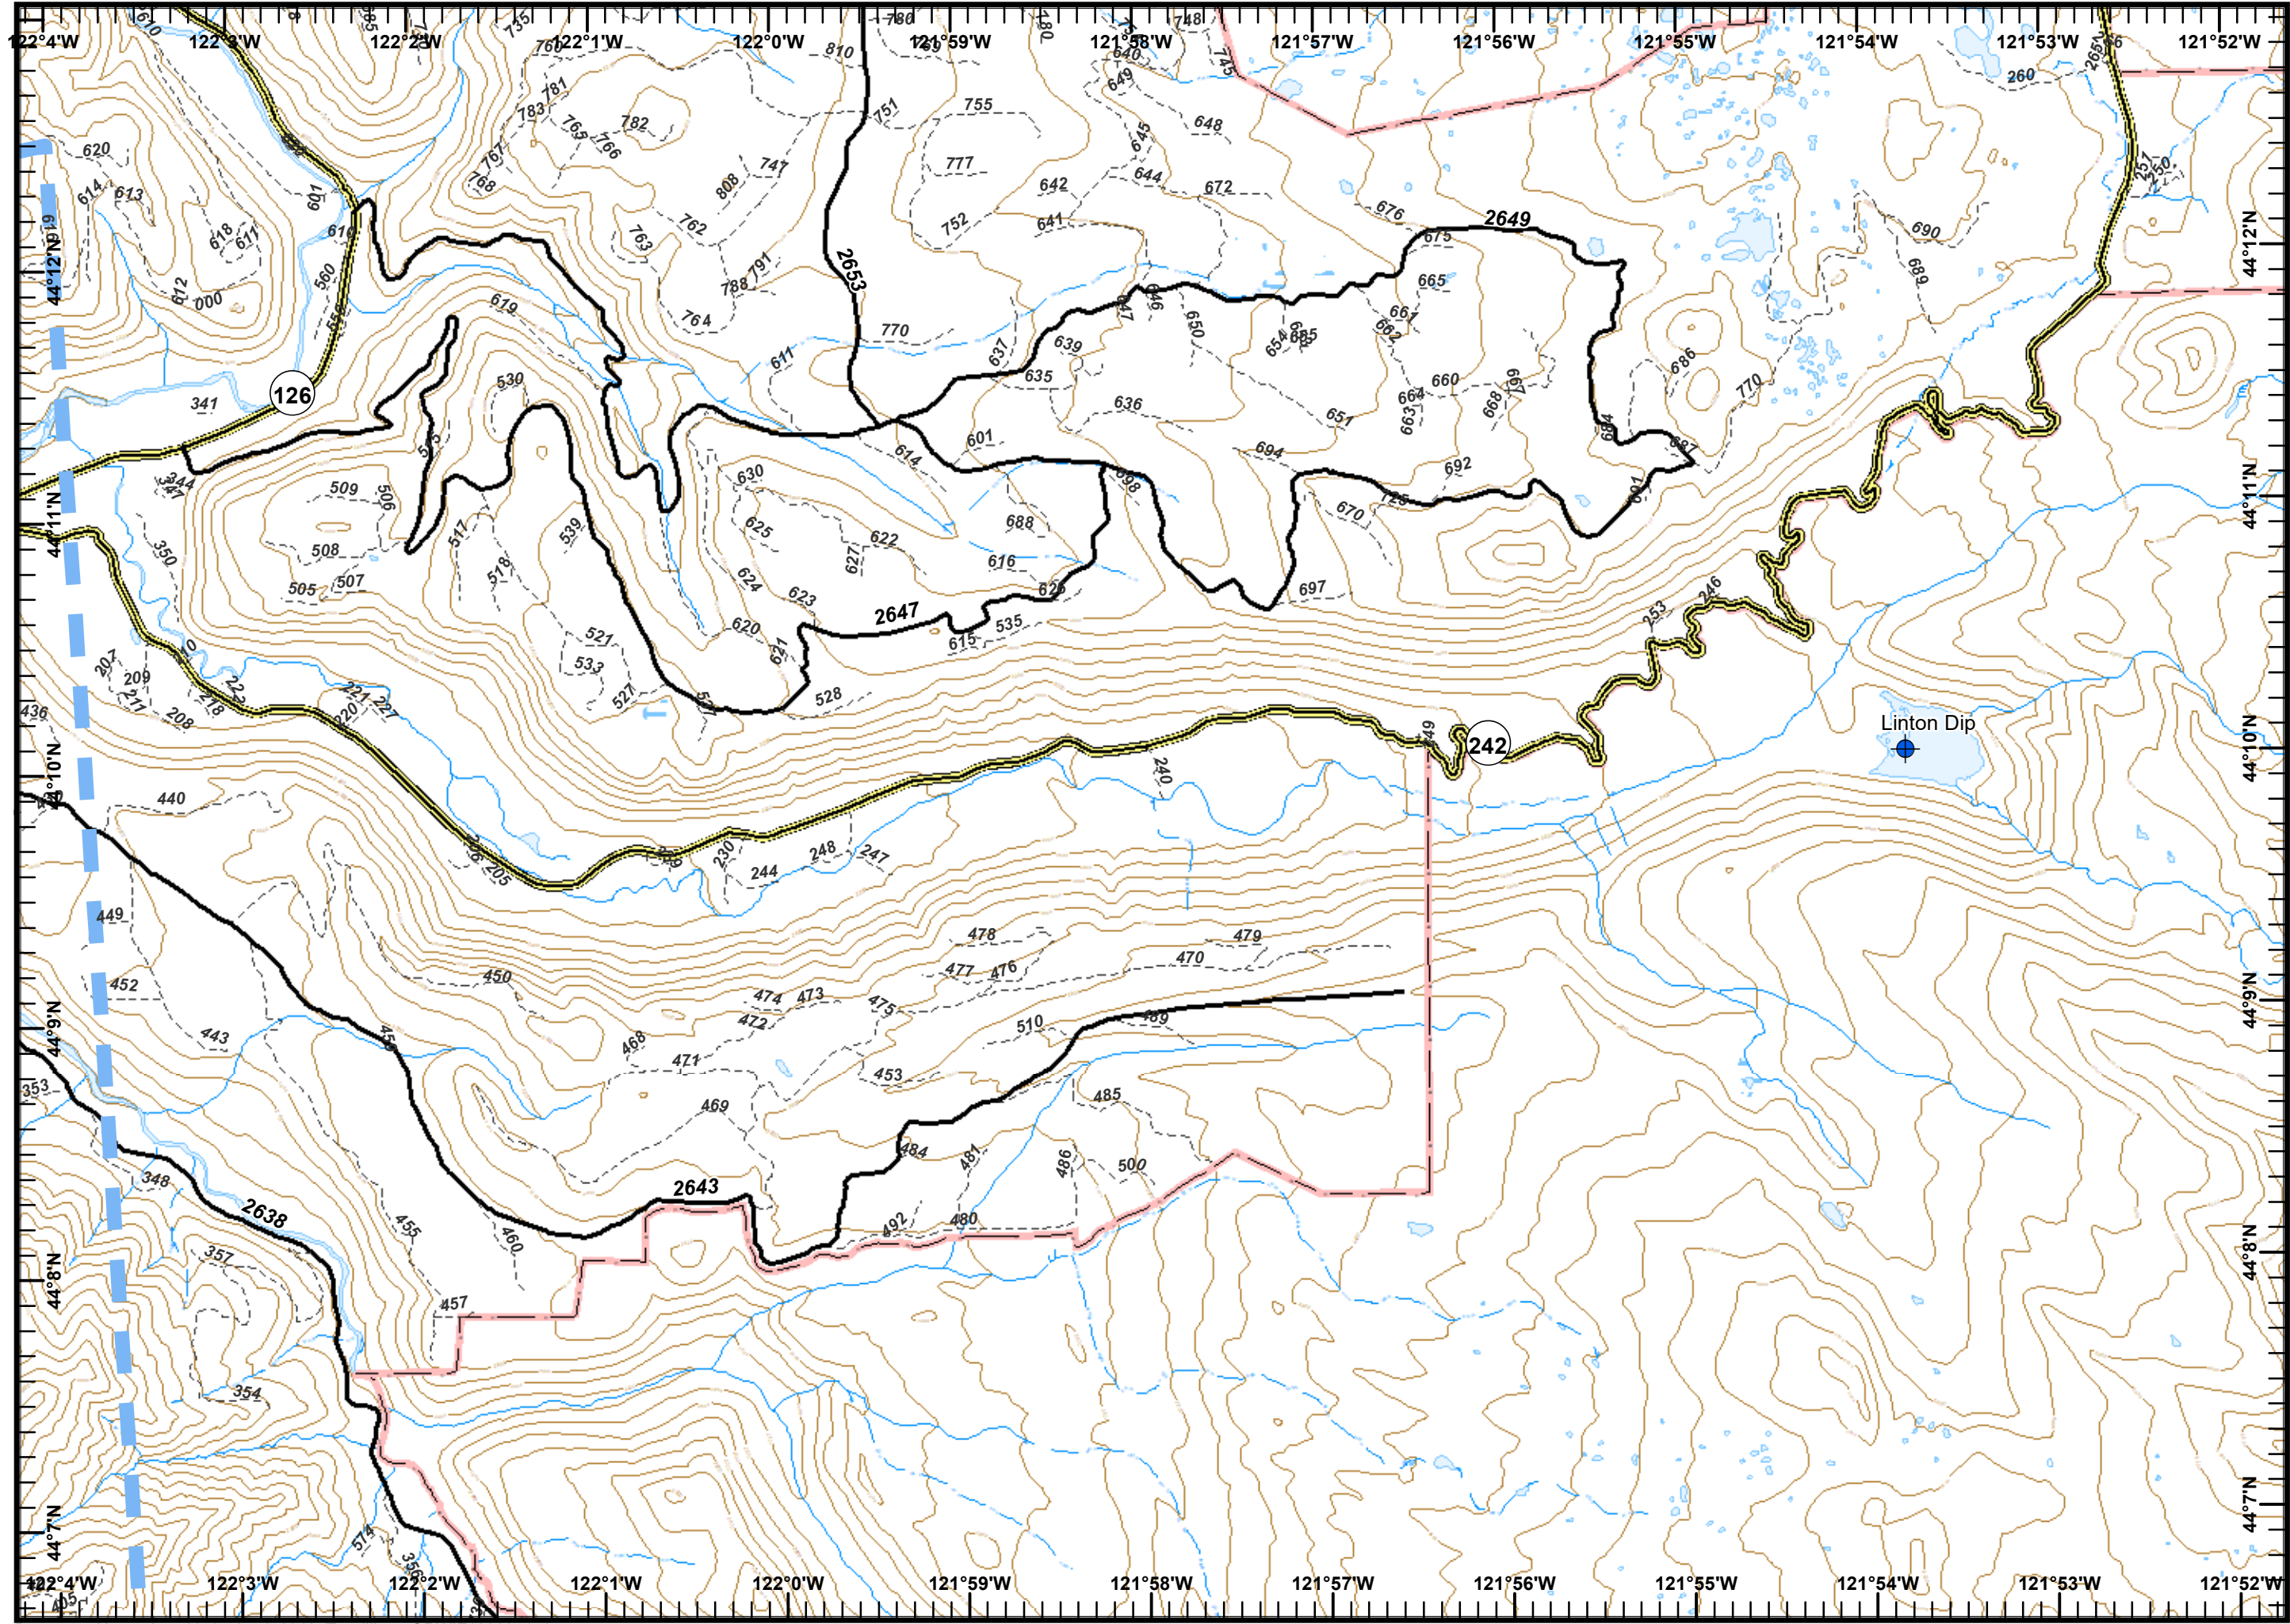

IAP Map
Terwilliger
OR-WIF-180227
8/30/2018
 Approx. 6,865 acres
 08/29/2018
 0208 hours

Page 1 of 10

- Closure
- Dip Site
- Drop Point
- Helibase
- Helispot
- ICP
- Repeater
- Division Break
- Uncontrolled Fire Edge
- Completed Line
- Completed Dozer Line
- Completed Hand Line
- Temporary Flight Restriction
- Escape Route
- Fire Perimeter

- Uncontrolled Fire Edge
- Completed Dozer Line
- Completed Hand Line
- Temporary Flight Restriction
- Fire Perimeter

2	3	4
5	6	7
8	9	10

1/2 Mile
 1:44,000

IAP Map
Terwilliger
OR-WIF-180227
8/30/2018
 Approx. 6,865 acres
 08/29/2018
 0208 hours

Page 4 of 10

- Dip Site
- Temporary Flight Restriction

2	3	4
5	6	7
8	9	10

1/2 Mile
 1:44,000

IAP Map
Terwilliger
OR-WIF-180227
8/30/2018
 Approx. 6,865 acres
 08/29/2018
 0208 hours

Page 5 of 10

- Dip Site
- Drop Point
- Helispot
- Internet Access
- Division Break
- Temporary Flight Restriction
- Escape Route

2	3	4
5	6	7
8	9	10

1/2 Mile
 1:44,000

IAP Map
Terwilliger
OR-WIF-180227
8/30/2018
 Approx. 6,865 acres
 08/29/2018
 0208 hours

Page 6 of 10

- Dip Site
- Drop Point
- Helispot
- Internet Access
- Lookout
- Mobile Weather Unit
- Repeater
- Spot Fire
- Water Source
- Value at Risk
- Division Break