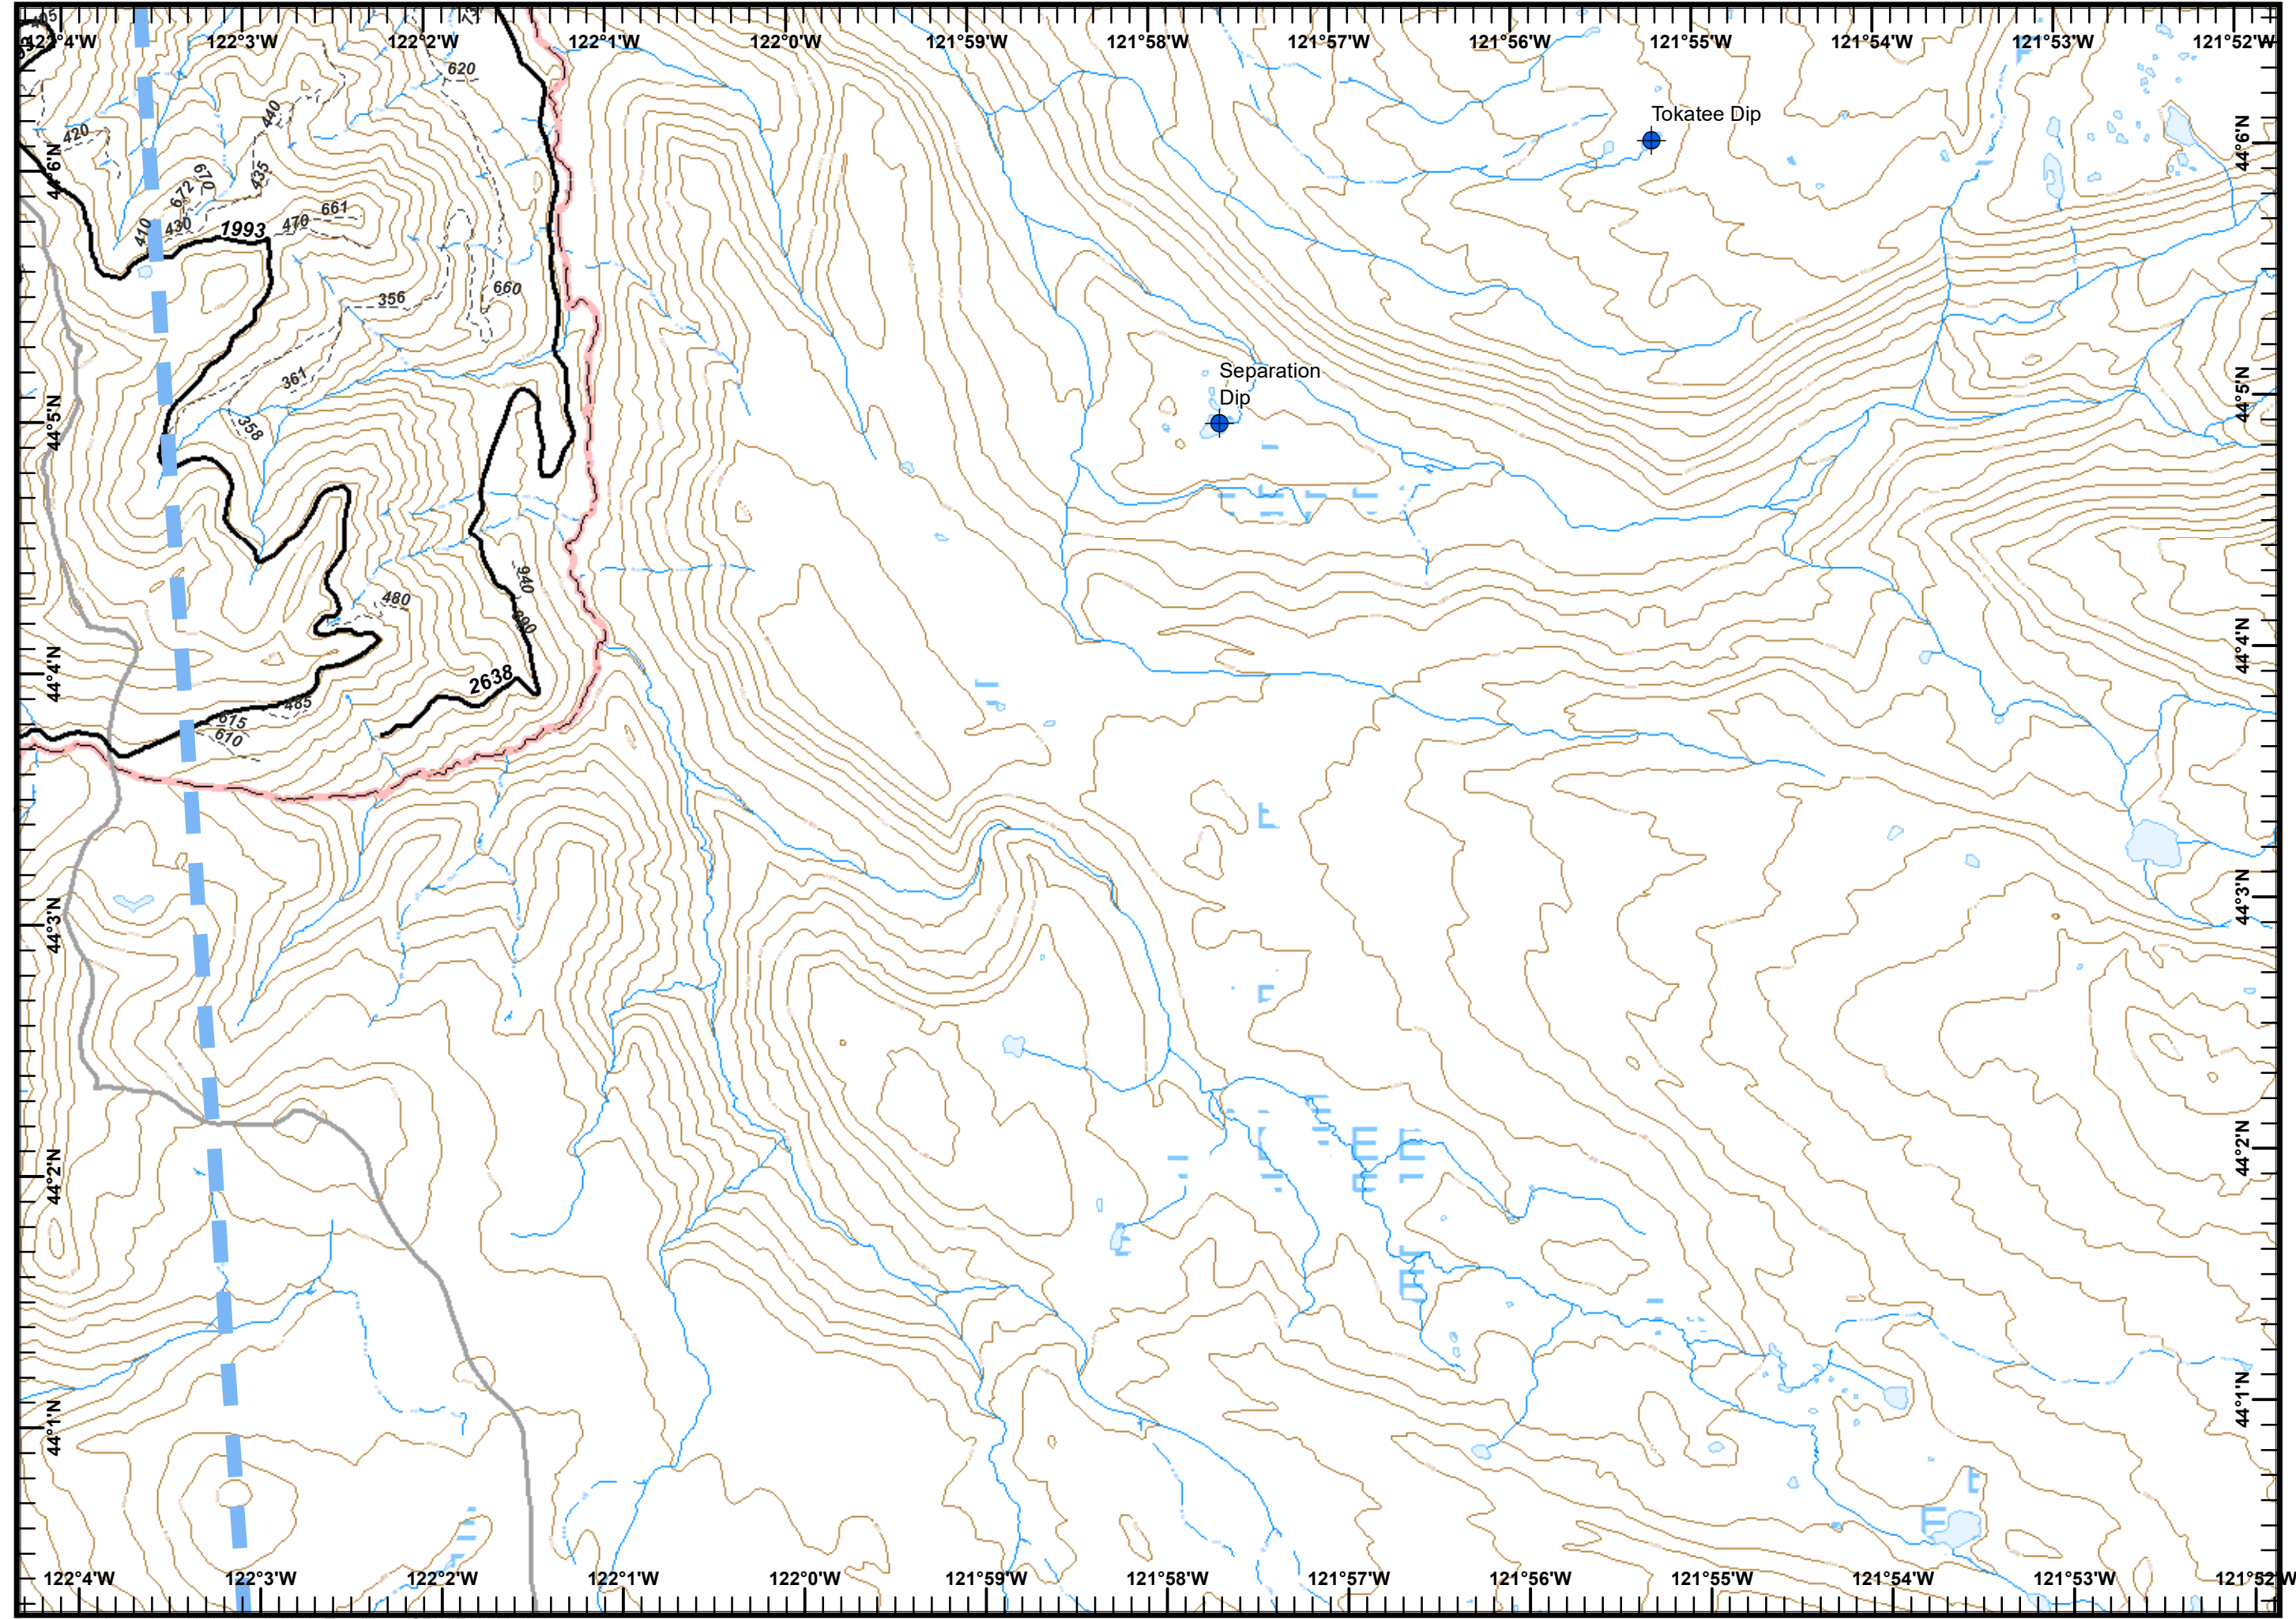

IAP Map
Terwilliger
OR-WIF-180227
8/30/2018
Approx. 6,865 acres
08/29/2018
0208 hours

Page 7 of 10

- Dip Site
- Temporary Flight Restriction

2	3	4
5	6	7
8	9	10

1/2 Mile
1:44,000