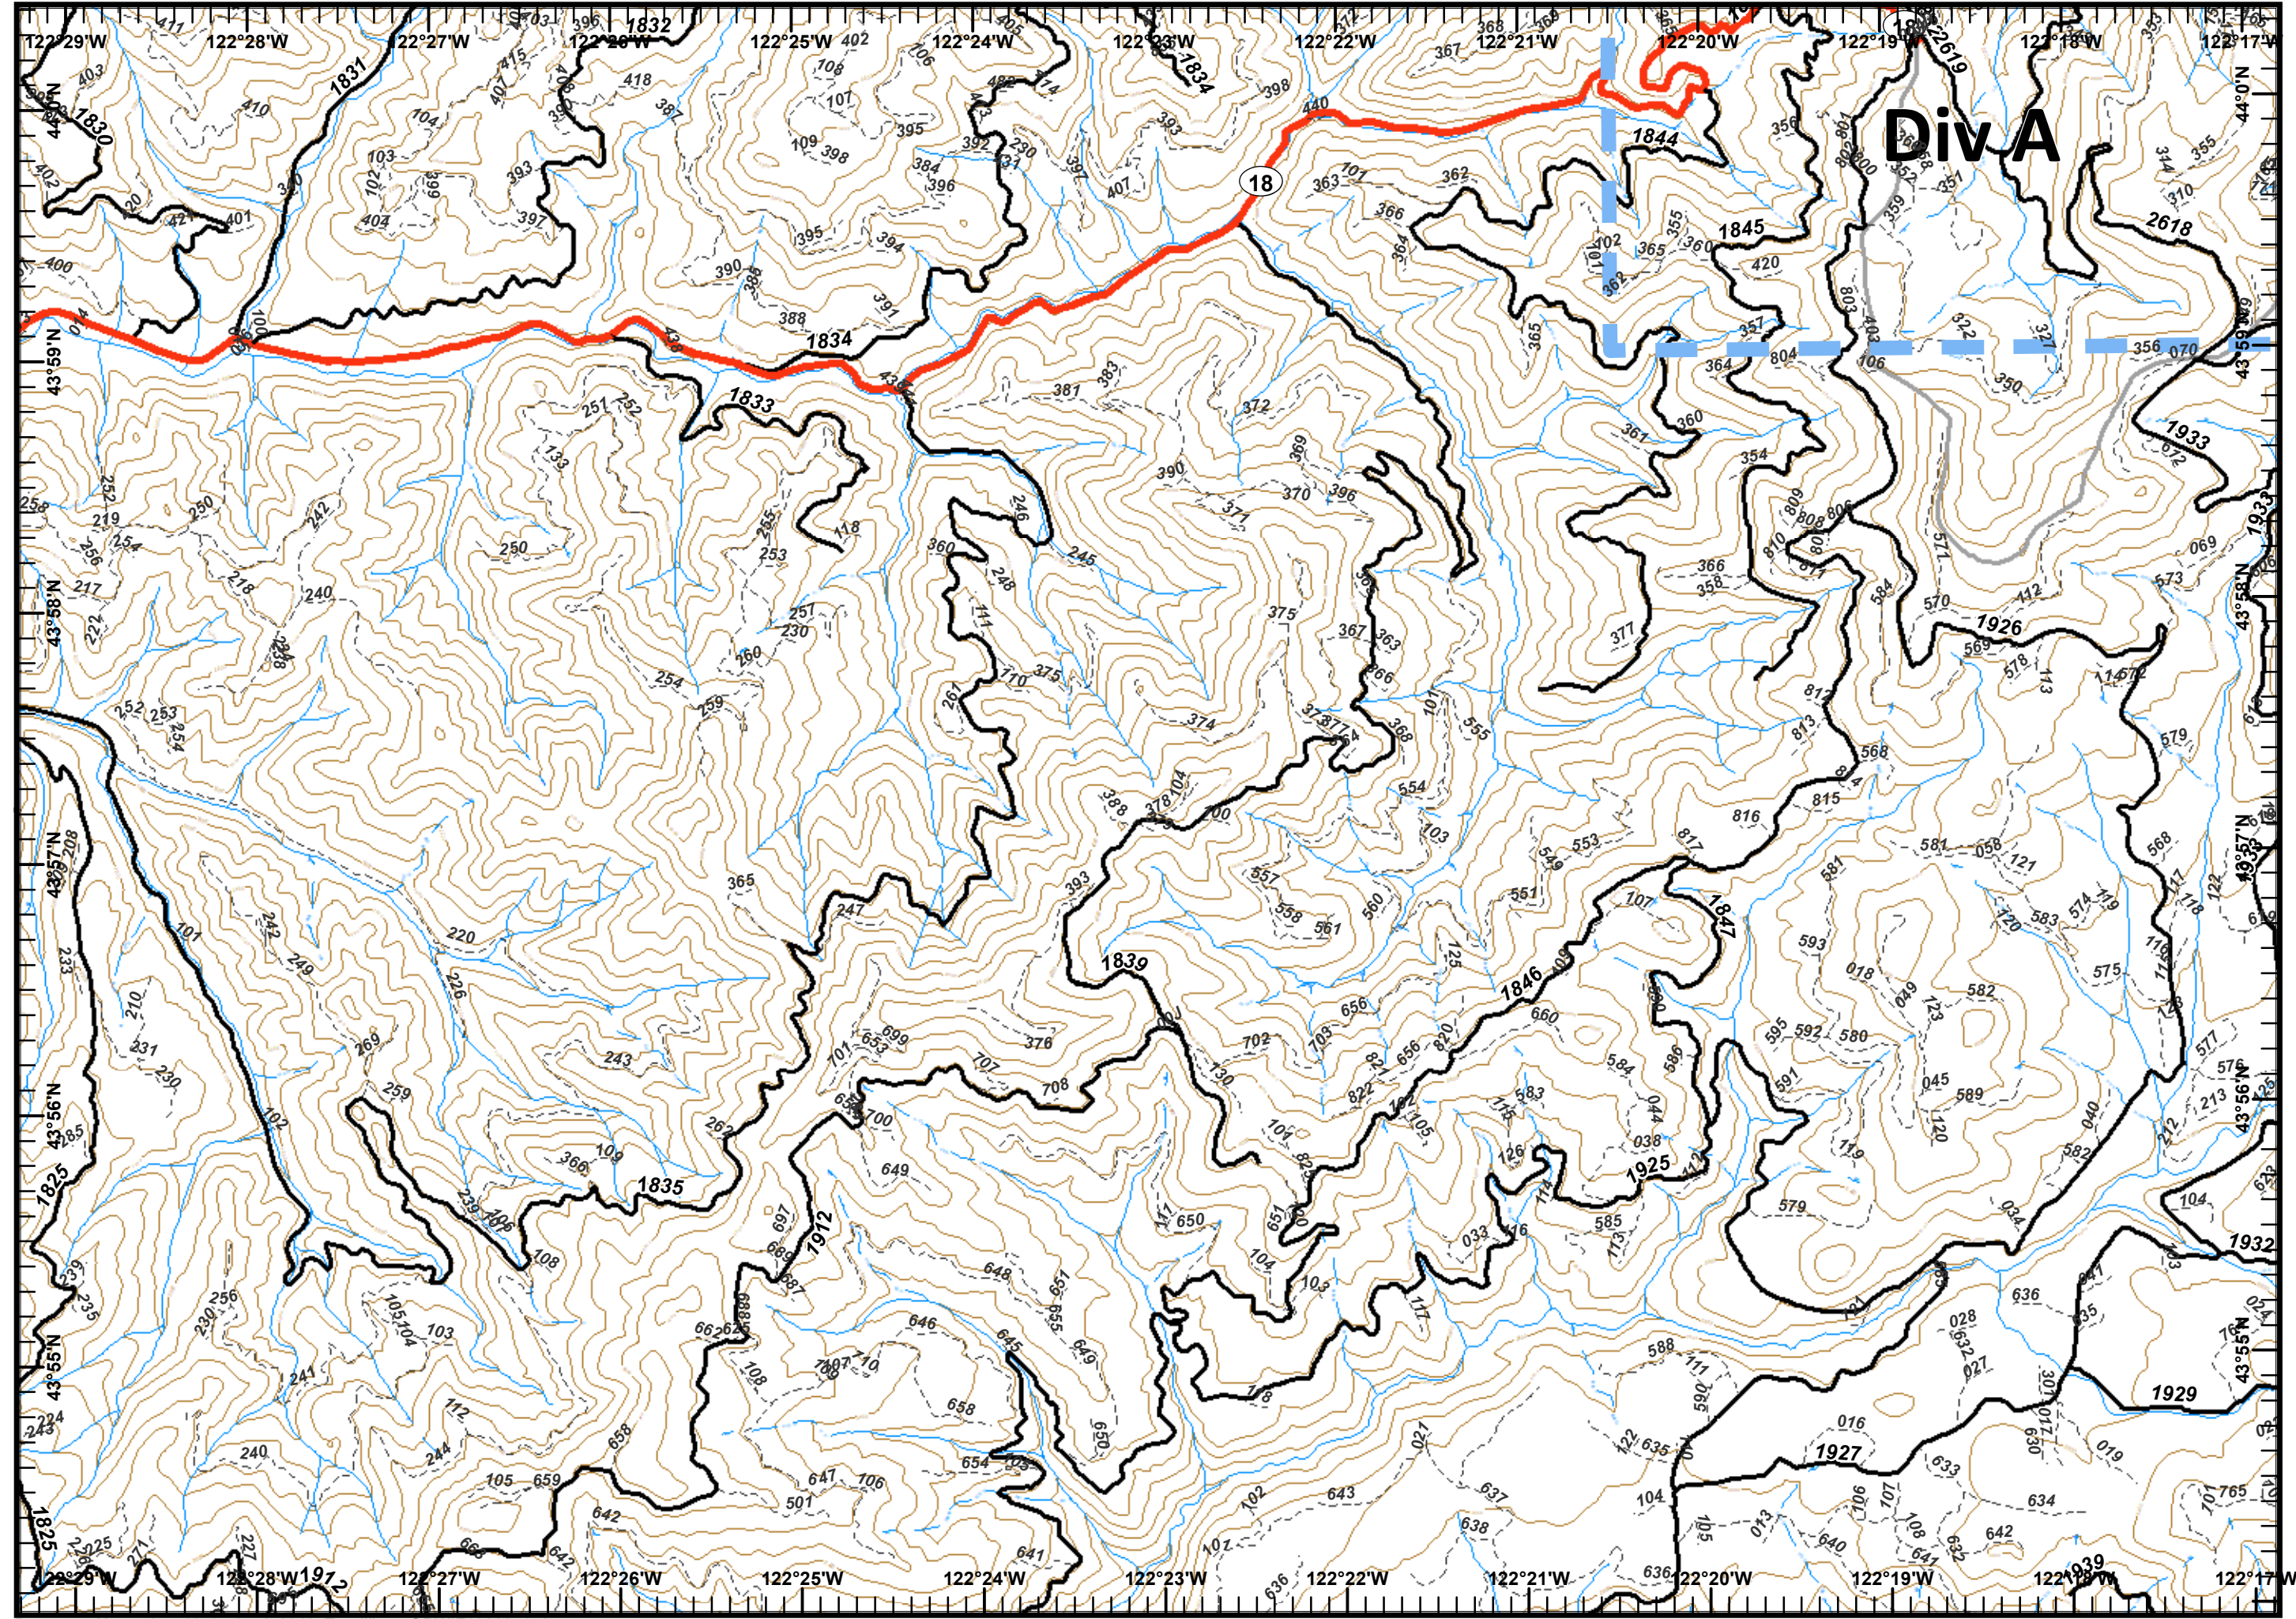

IAP Map
Terwilliger
OR-WIF-180227
8/30/2018
 Approx. 6,865 acres
 08/29/2018
 0208 hours

Page 1 of 10

- Closure
- Dip Site
- Drop Point
- Helibase
- Helispot
- ICP
- Repeater
- Division Break
- Uncontrolled Fire Edge
- Completed Line
- Completed Dozer Line
- Completed Hand Line
- Temporary Flight Restriction
- Escape Route
- Fire Perimeter

Page 4 of 10

- Dip Site
- Temporary Flight Restriction

2	3	4
5	6	7
8	9	10

1/2 Mile
 1:44,000

IAP Map
Terwilliger
OR-WIF-180227
8/30/2018
 Approx. 6,865 acres
 08/29/2018
 0208 hours

Page 5 of 10

- Dip Site
- Drop Point
- Helispot
- Internet Access
- Division Break
- Temporary Flight Restriction
- Escape Route

- Uncontrolled Fire Edge
- Completed Line
- Completed Dozer Line
- Completed Hand Line
- Escape Route
- Fire Perimeter

2	3	4
5	6	7
8	9	10

1/2 Mile
 1:44,000

IAP Map
Terwilliger
OR-WIF-180227
8/30/2018
 Approx. 6,865 acres
 08/29/2018
 0208 hours

2	3	4
5	6	7
8	9	10

1/2 Mile
 1:44,000

IAP Map
 Terwilliger
 OR-WIF-180227
 8/30/2018
 Approx. 6,865 acres
 08/29/2018
 0208 hours

Page 9 of 10

- Drop Point
- Helispot
- Internet Access
- Repeater
- Division Break
- Temporary Flight Restriction