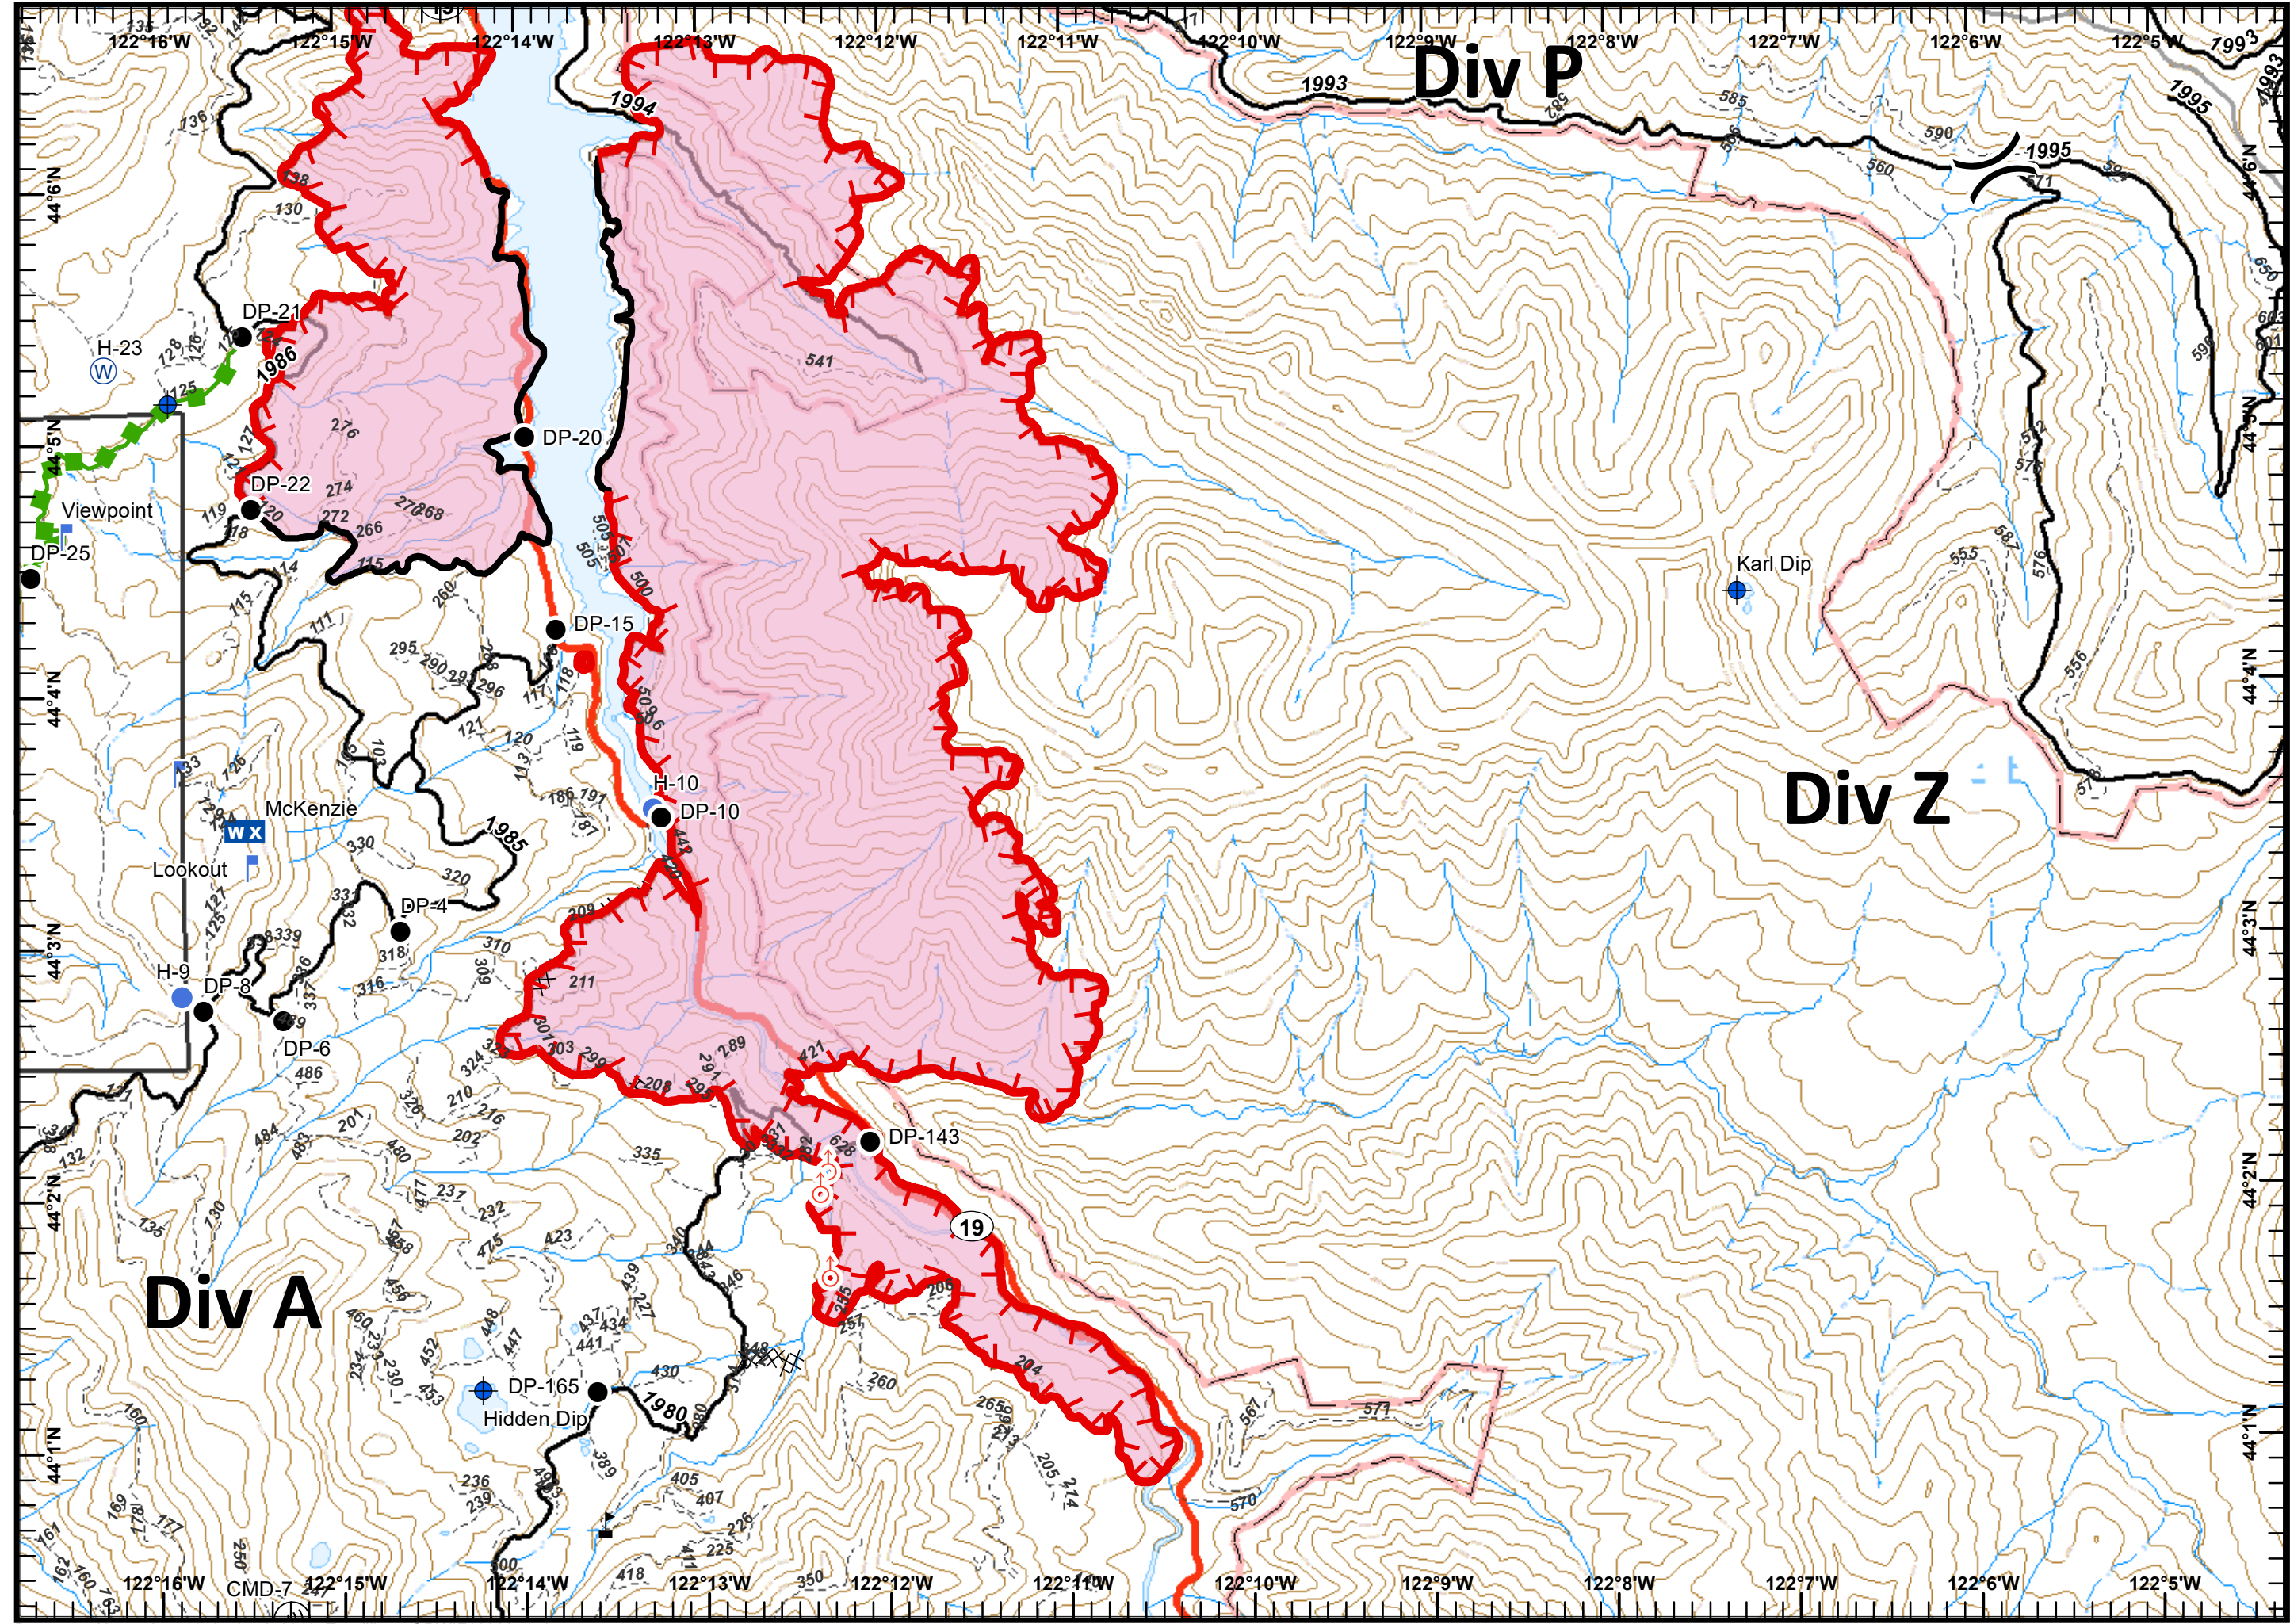

Page 4 of 10

- Dip Site
- Temporary Flight Restriction

2	3	4
5	6	7
8	9	10

1/2 Mile
 1:44,000

IAP Map
Terwilliger
OR-WIF-180227
8/30/2018
 Approx. 6,865 acres
 08/29/2018
 0208 hours

Page 5 of 10

- Dip Site
- Drop Point
- Helispot
- Internet Access
- Division Break
- Temporary Flight Restriction
- Escape Route

2	3	4
5	6	7
8	9	10

1/2 Mile
 1:44,000

IAP Map
Terwilliger
OR-WIF-180227
8/30/2018
 Approx. 6,865 acres
 08/29/2018
 0208 hours

Page 6 of 10

- Dip Site
- Drop Point
- Helispot
- Internet Access
- Lookout
- Mobile Weather Unit
- Repeater
- Spot Fire
- Water Source
- Value at Risk
- Division Break

- Uncontrolled Fire Edge
- Completed Line
- Completed Dozer Line
- Completed Hand Line
- Escape Route
- Fire Perimeter

2	3	4
5	6	7
8	9	10

1/2 Mile
 1:44,000

IAP Map
Terwilliger
OR-WIF-180227
8/30/2018
 Approx. 6,865 acres
 08/29/2018
 0208 hours

2	3	4
5	6	7
8	9	10

1/2 Mile
 1:44,000

IAP Map
 Terwilliger
 OR-WIF-180227
 8/30/2018
 Approx. 6,865 acres
 08/29/2018
 0208 hours

Page 9 of 10

- Drop Point
- Helispot
- Internet Access
- Repeater
- Division Break
- Temporary Flight Restriction