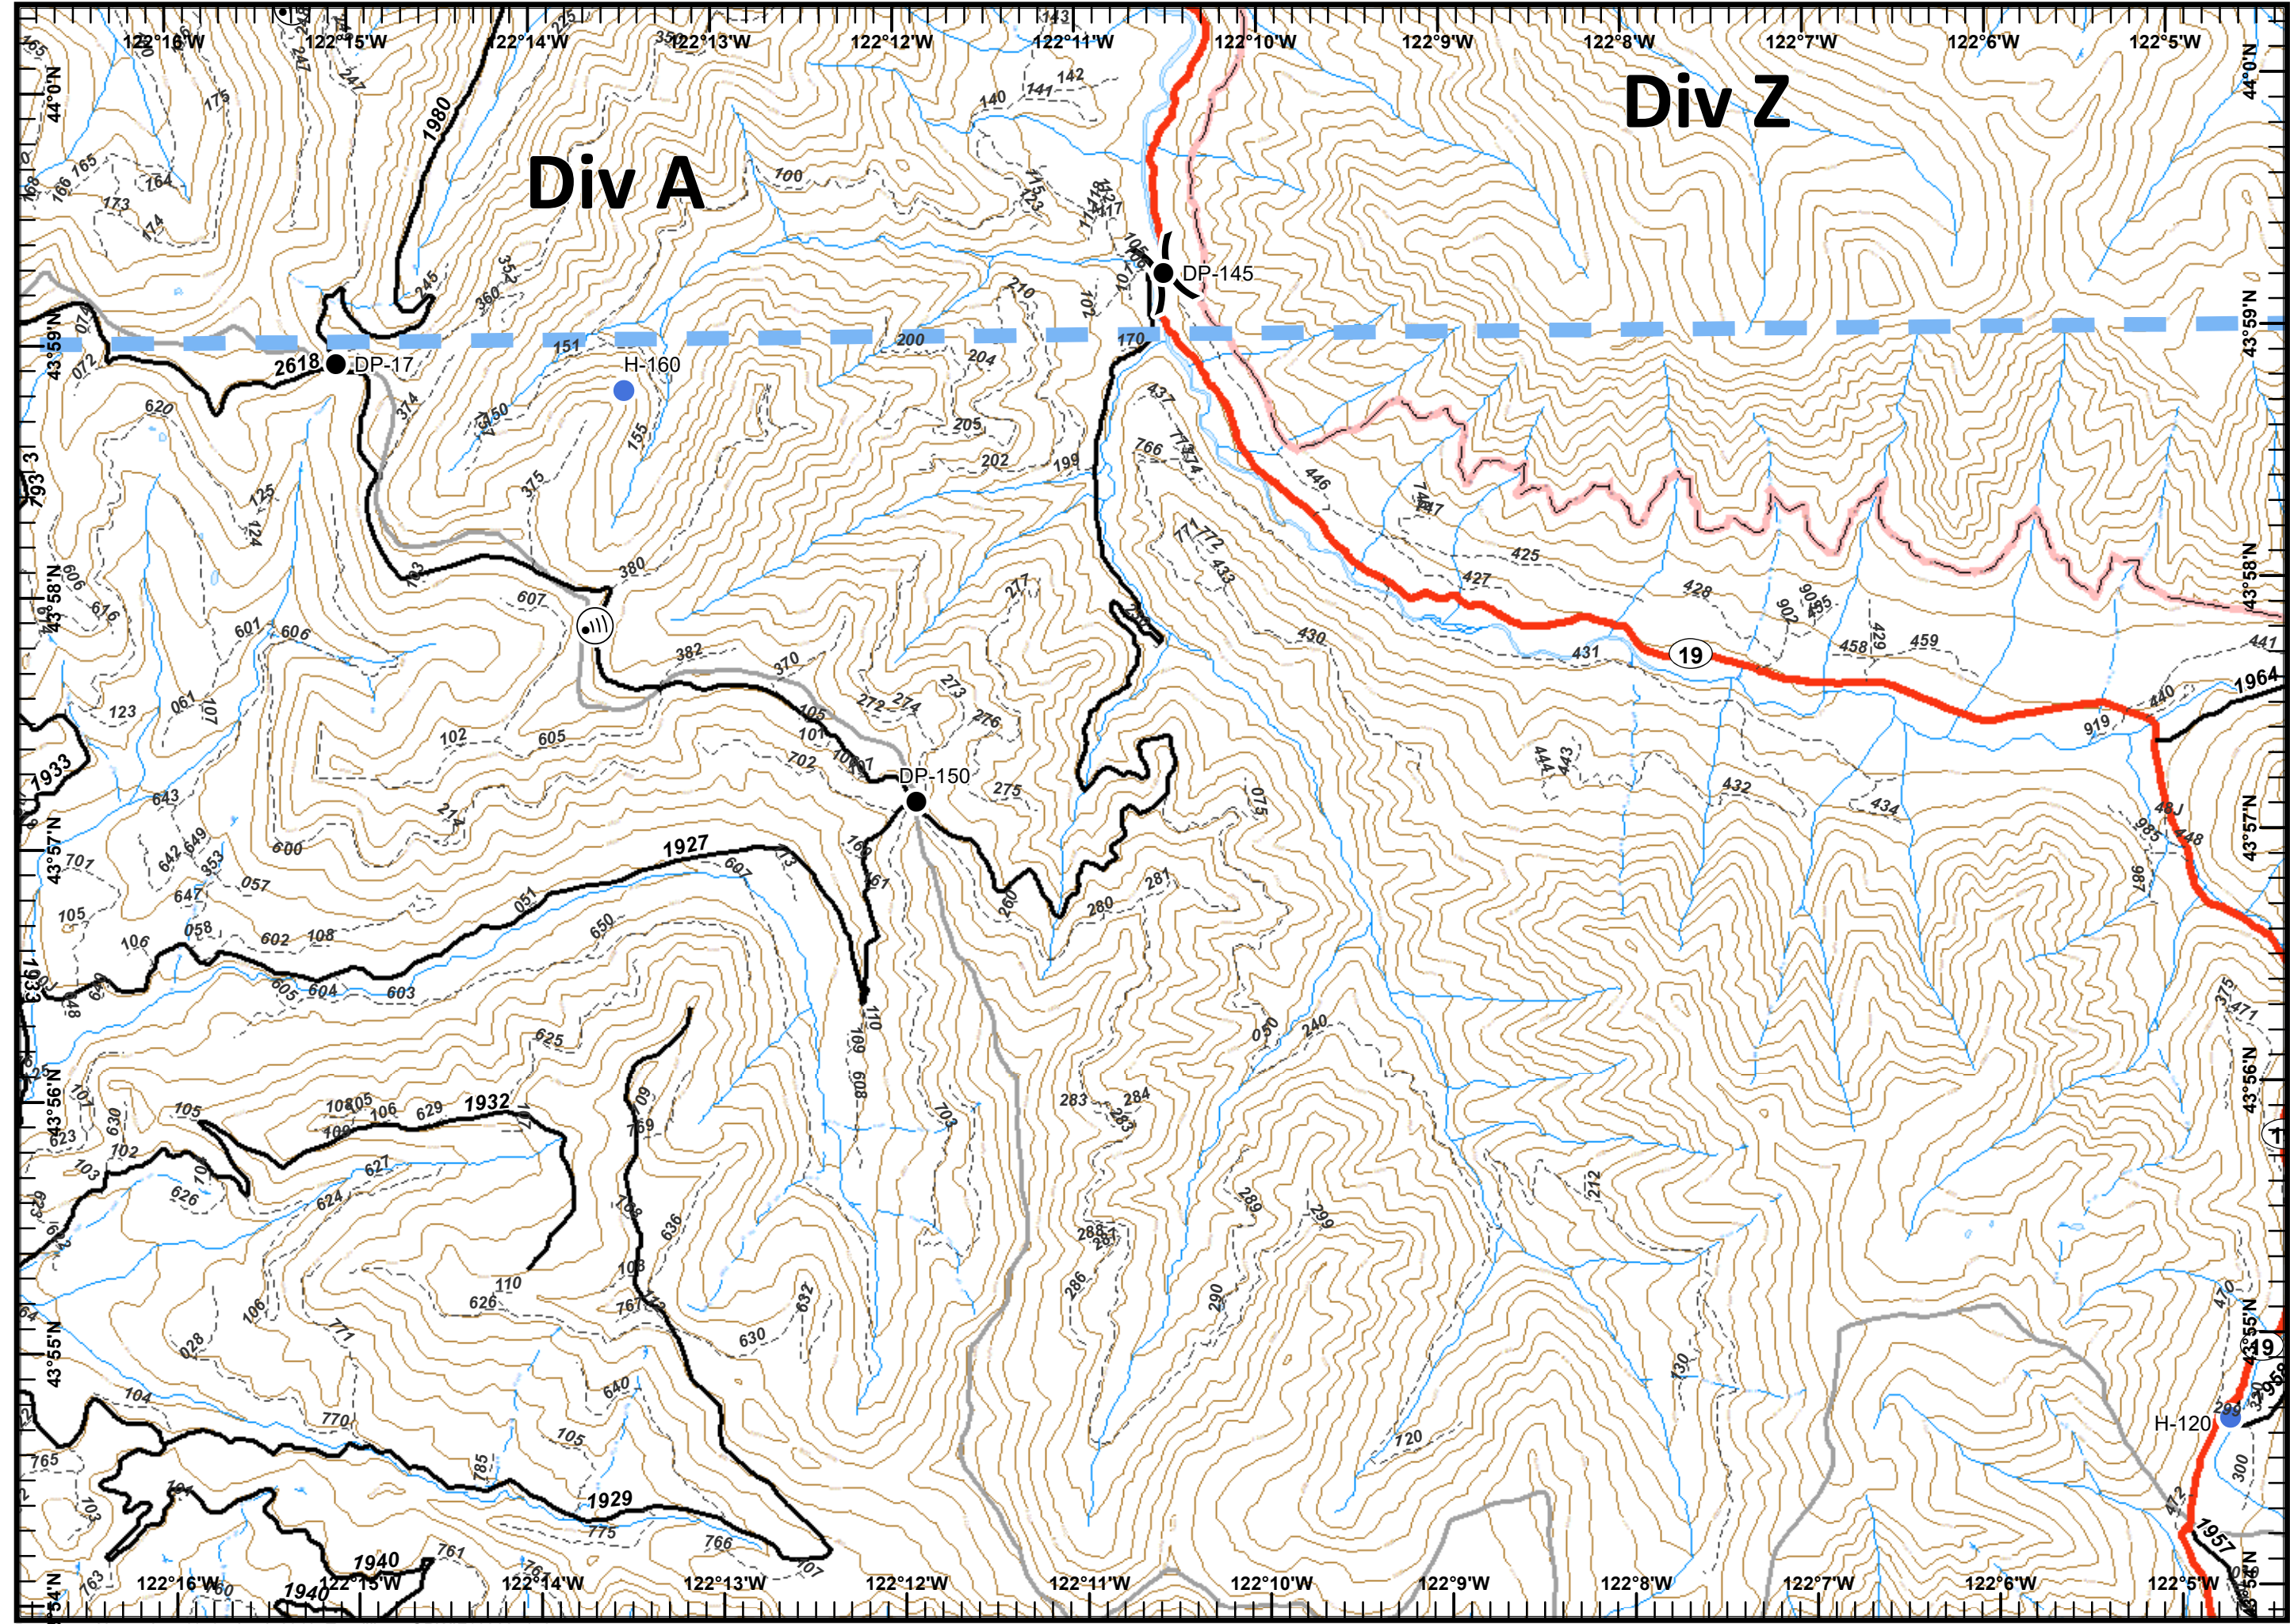

IAP Map
Terwilliger
OR-WIF-180227
8/30/2018
Approx. 6,865 acres
08/29/2018
0208 hours

Page 9 of 10

- Drop Point
- Helispot
- Internet Access
- Repeater
- Division Break
- Temporary Flight Restriction

2	3	4
5	6	7
8	9	10

1/2 Mile
1:44,000