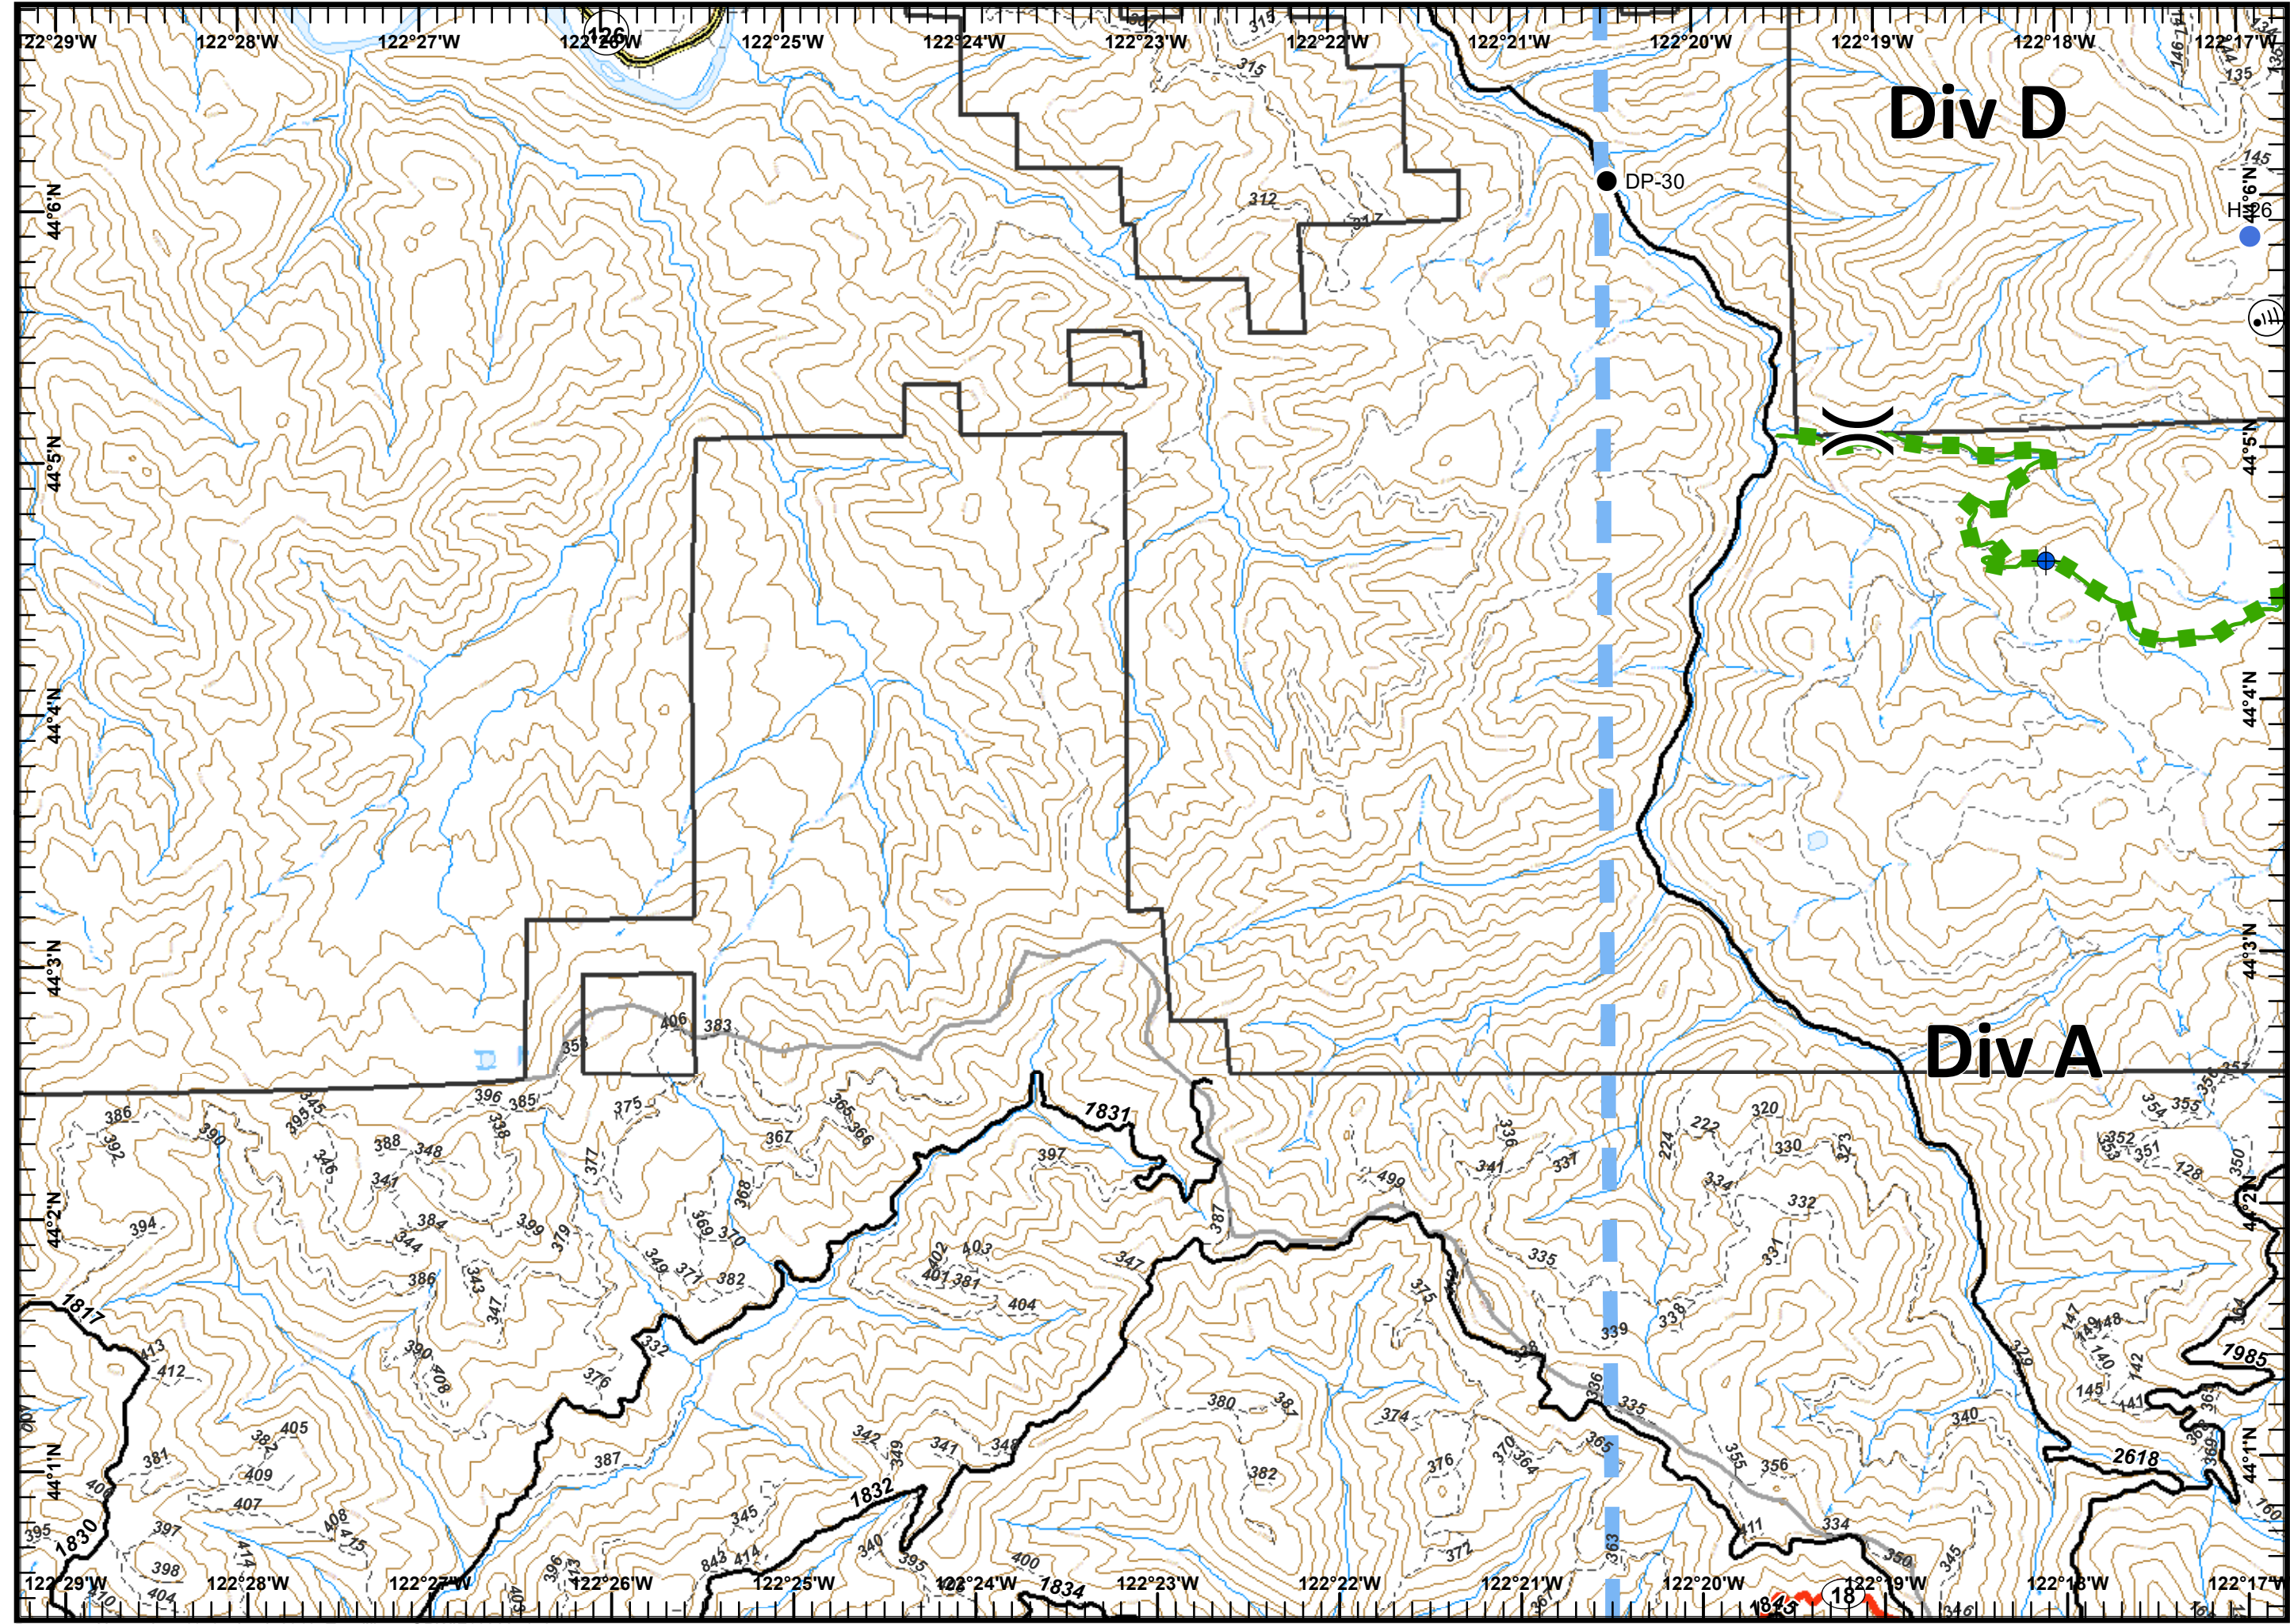

- Uncontrolled Fire Edge
- Completed Dozer Line
- Completed Hand Line
- Temporary Flight Restriction
- Fire Perimeter

2	3	4
5	6	7
8	9	10

1/2 Mile
 1:44,000

IAP Map
Terwilliger
OR-WIF-180227
8/30/2018
 Approx. 6,865 acres
 08/29/2018
 0208 hours

Page 4 of 10

- Dip Site
- Temporary Flight Restriction

2	3	4
5	6	7
8	9	10

1/2 Mile
 1:44,000

IAP Map
Terwilliger
OR-WIF-180227
8/30/2018
 Approx. 6,865 acres
 08/29/2018
 0208 hours

Page 5 of 10

- Dip Site
- Drop Point
- Helispot
- Internet Access
- Division Break
- Temporary Flight Restriction
- Escape Route

2	3	4
5	6	7
8	9	10

1/2 Mile
 1:44,000

IAP Map
Terwilliger
OR-WIF-180227
8/30/2018
 Approx. 6,865 acres
 08/29/2018
 0208 hours

Page 6 of 10

- Dip Site
- Drop Point
- Helispot
- Internet Access
- Lookout
- Mobile Weather Unit
- Repeater
- Spot Fire
- Water Source
- Value at Risk
- Division Break

- Uncontrolled Fire Edge
- Completed Line
- Completed Dozer Line
- Completed Hand Line
- Escape Route
- Fire Perimeter

2	3	4
5	6	7
8	9	10

1/2 Mile
 1:44,000

IAP Map
Terwilliger
OR-WIF-180227
8/30/2018
 Approx. 6,865 acres
 08/29/2018
 0208 hours