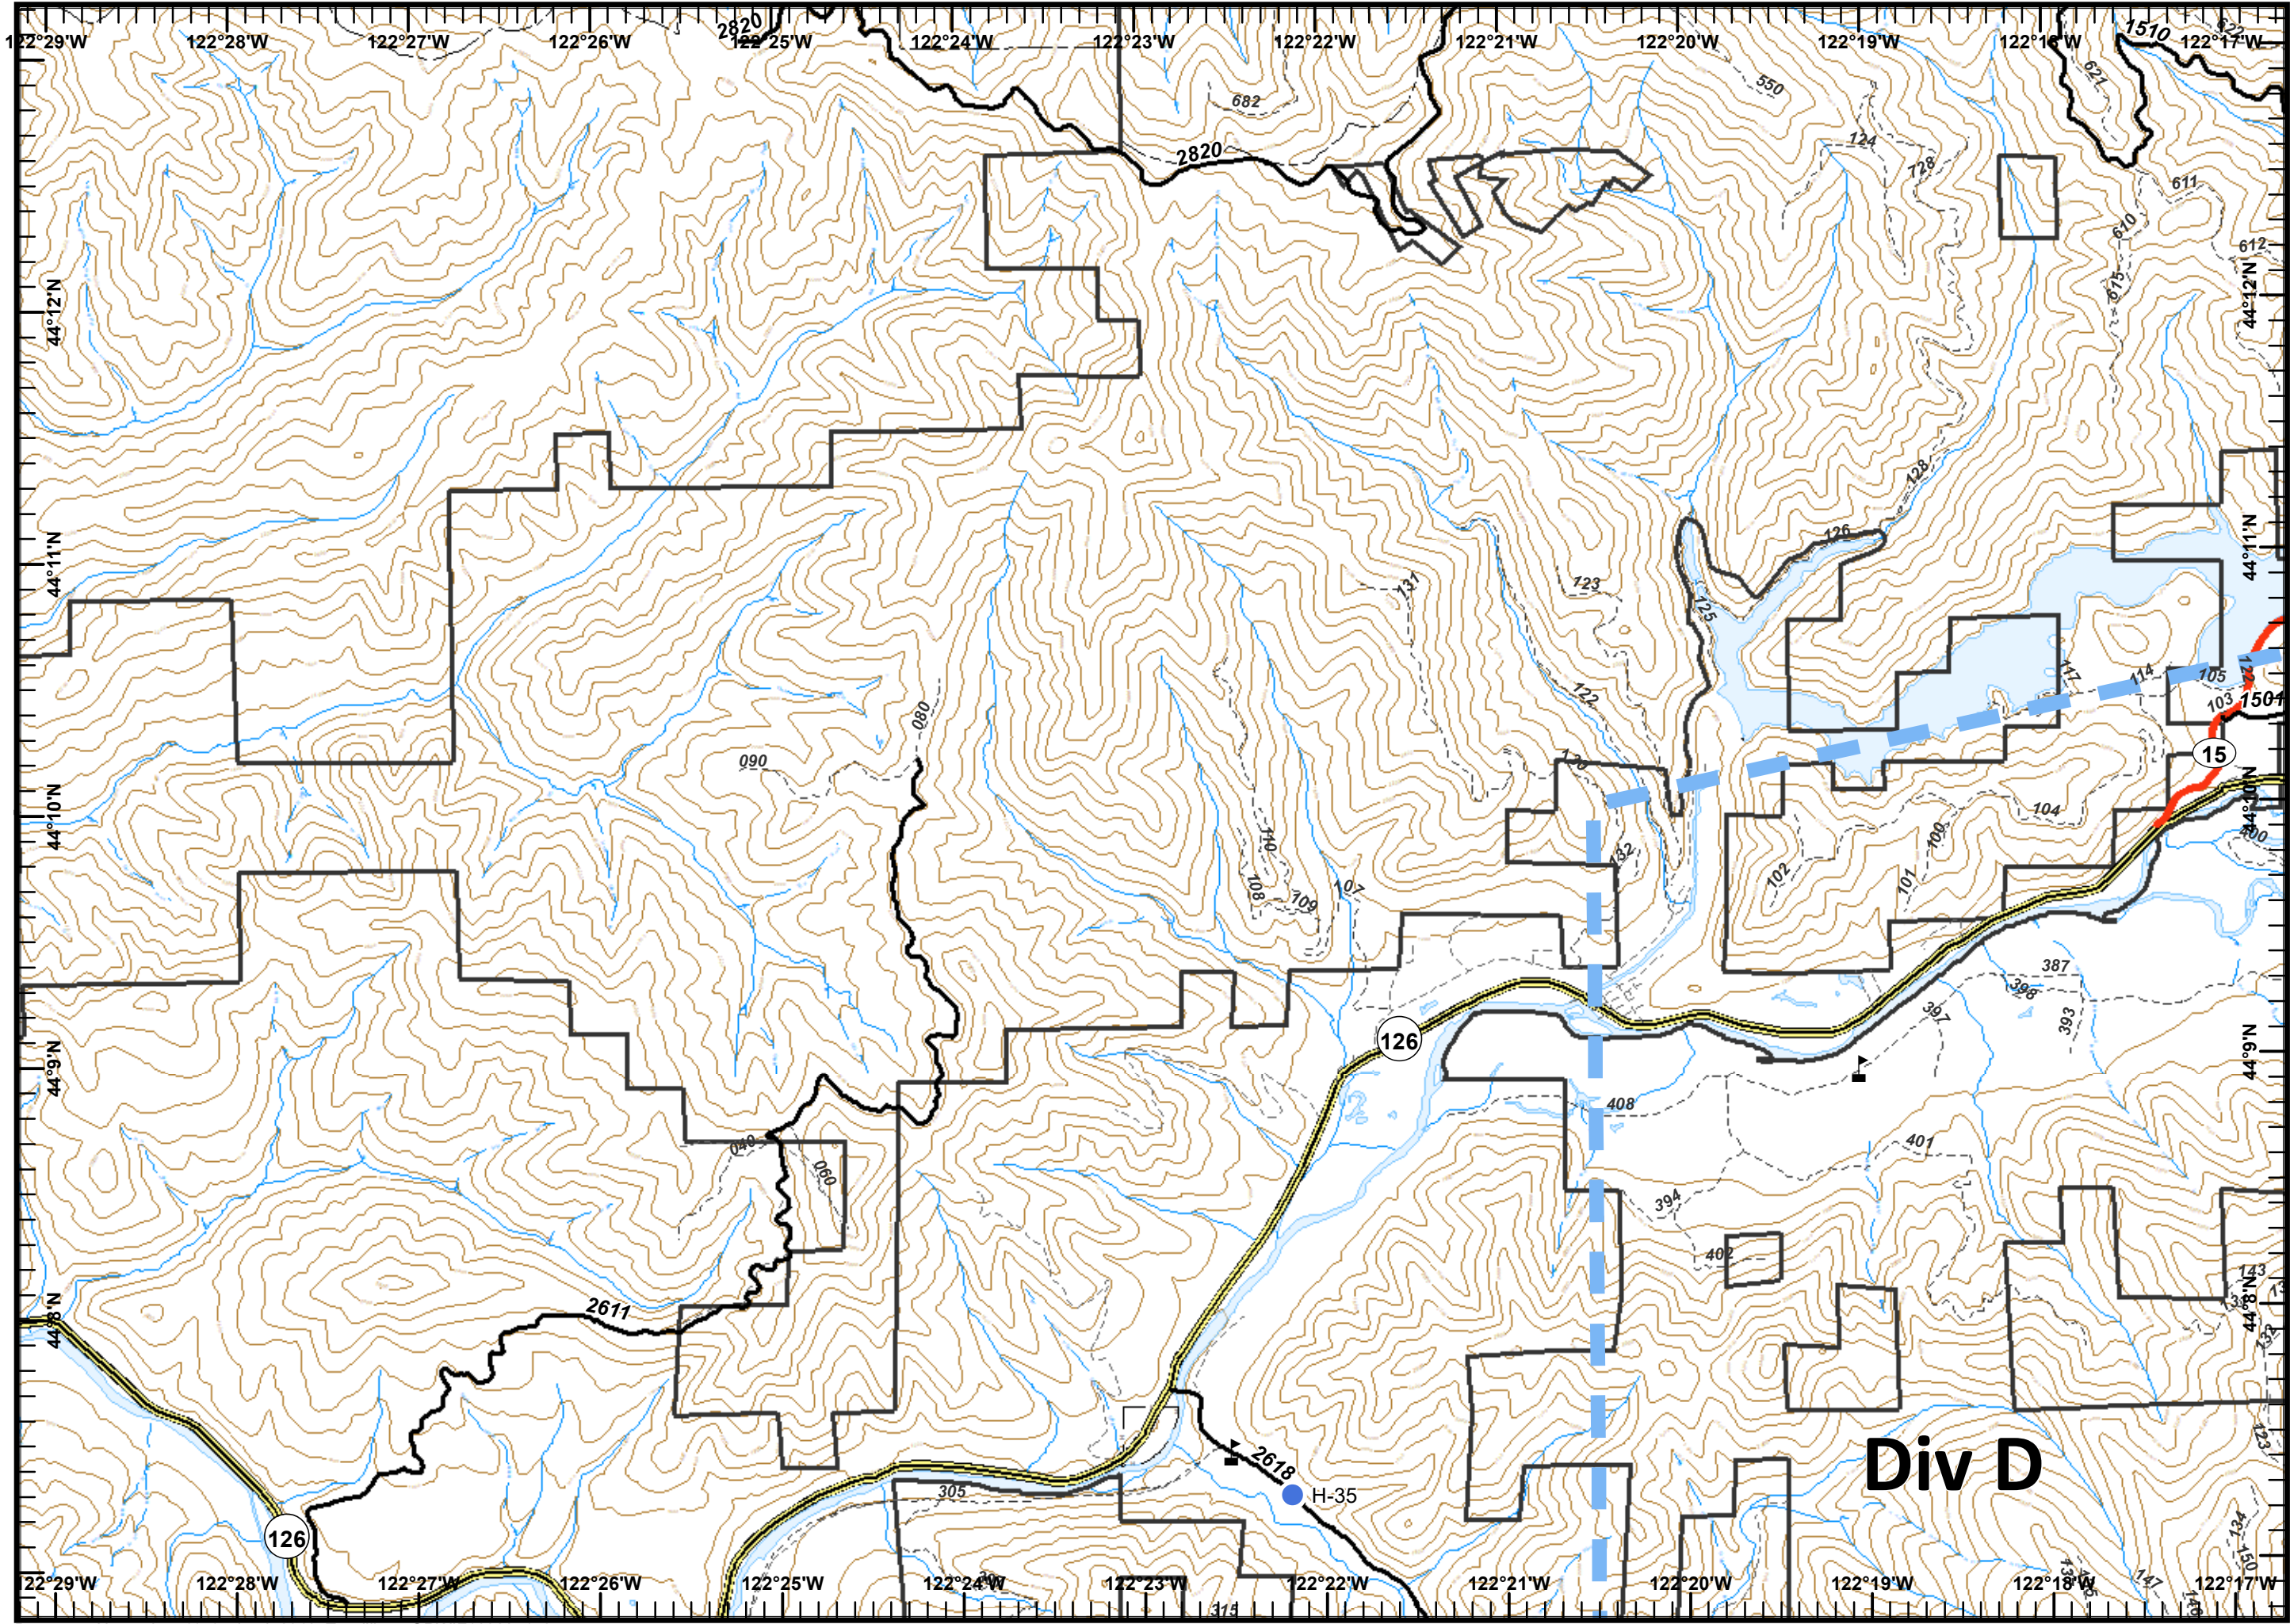

IAP Map
Terwilliger
OR-WIF-180227
8/30/2018
 Approx. 6,865 acres
 08/29/2018
 0208 hours

Page 1 of 10

- Closure
- Dip Site
- Drop Point
- Helibase
- Helispot
- ICP
- Repeater
- Division Break
- Uncontrolled Fire Edge
- Completed Line
- Completed Dozer Line
- Completed Hand Line
- Temporary Flight Restriction
- Escape Route
- Fire Perimeter

2	3	4
5	6	7
8	9	10

1/2 Mile
 1:133,000

IAP Map
Terwilliger
OR-WIF-180227
8/30/2018
 Approx. 6,865 acres
 08/29/2018
 0208 hours

Page 2 of 10

- Helispot
- Value at Risk
- Temporary Flight Restriction

2	3	4
5	6	7
8	9	10

1/2 Mile
 1:44,000

Div D

IAP Map
Terwilliger
OR-WIF-180227
8/30/2018
 Approx. 6,865 acres
 08/29/2018
 0208 hours

Page 3 of 10

- Closure
- Drop Point
- Helibase
- Helispot
- ICP
- Lookout
- Repeater
- Water Tank
- Division Break

Page 4 of 10

- Dip Site
- Temporary Flight Restriction

2	3	4
5	6	7
8	9	10

1/2 Mile
 1:44,000

IAP Map
Terwilliger
OR-WIF-180227
8/30/2018
 Approx. 6,865 acres
 08/29/2018
 0208 hours

Page 5 of 10

- Dip Site
- Drop Point
- Helispot
- Internet Access
- Division Break
- Temporary Flight Restriction
- Escape Route