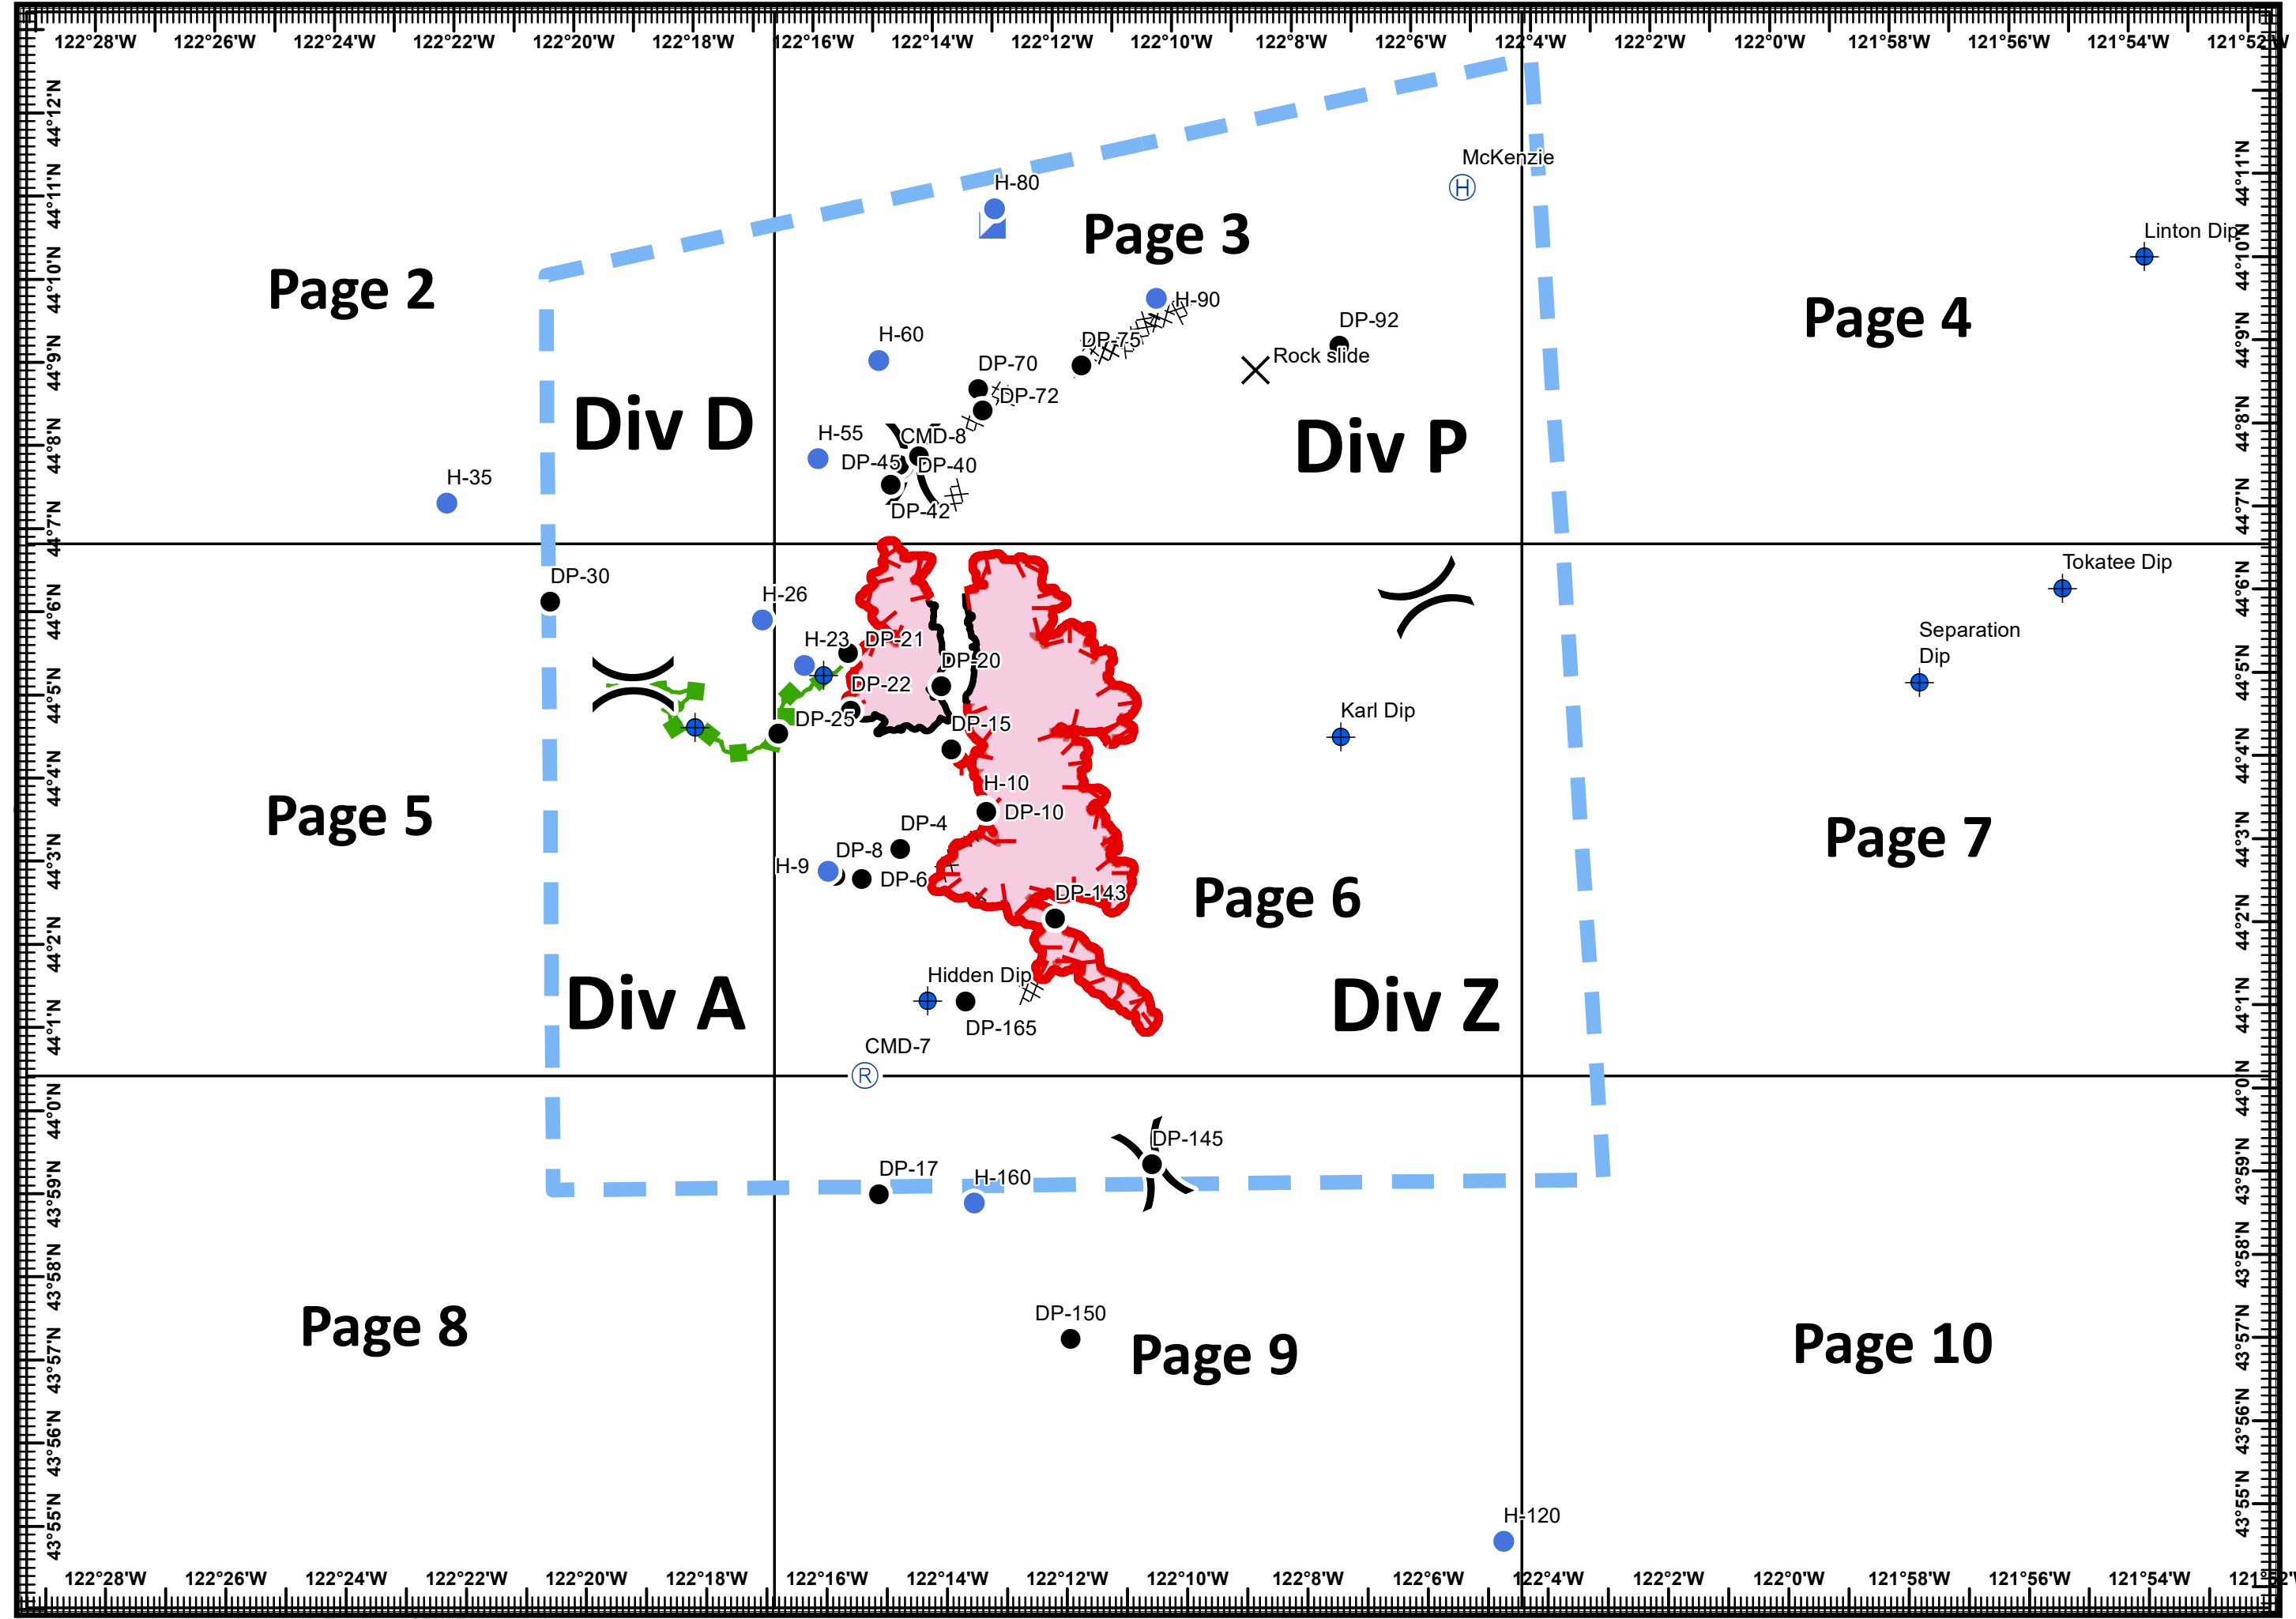

IAP Map
Terwilliger
OR-WIF-180227
8/30/2018
Approx. 6,865 acres
08/29/2018
0208 hours

Page 1 of 10

- Closure
- Dip Site
- Drop Point
- Helibase
- Helispot
- ICP
- Repeater
- Division Break
- Uncontrolled Fire Edge
- Completed Line
- Completed Dozer Line
- Completed Hand Line
- Temporary Flight Restriction
- Escape Route
- Fire Perimeter

2	3	4
5	6	7
8	9	10

1/2 Mile
1:133,000