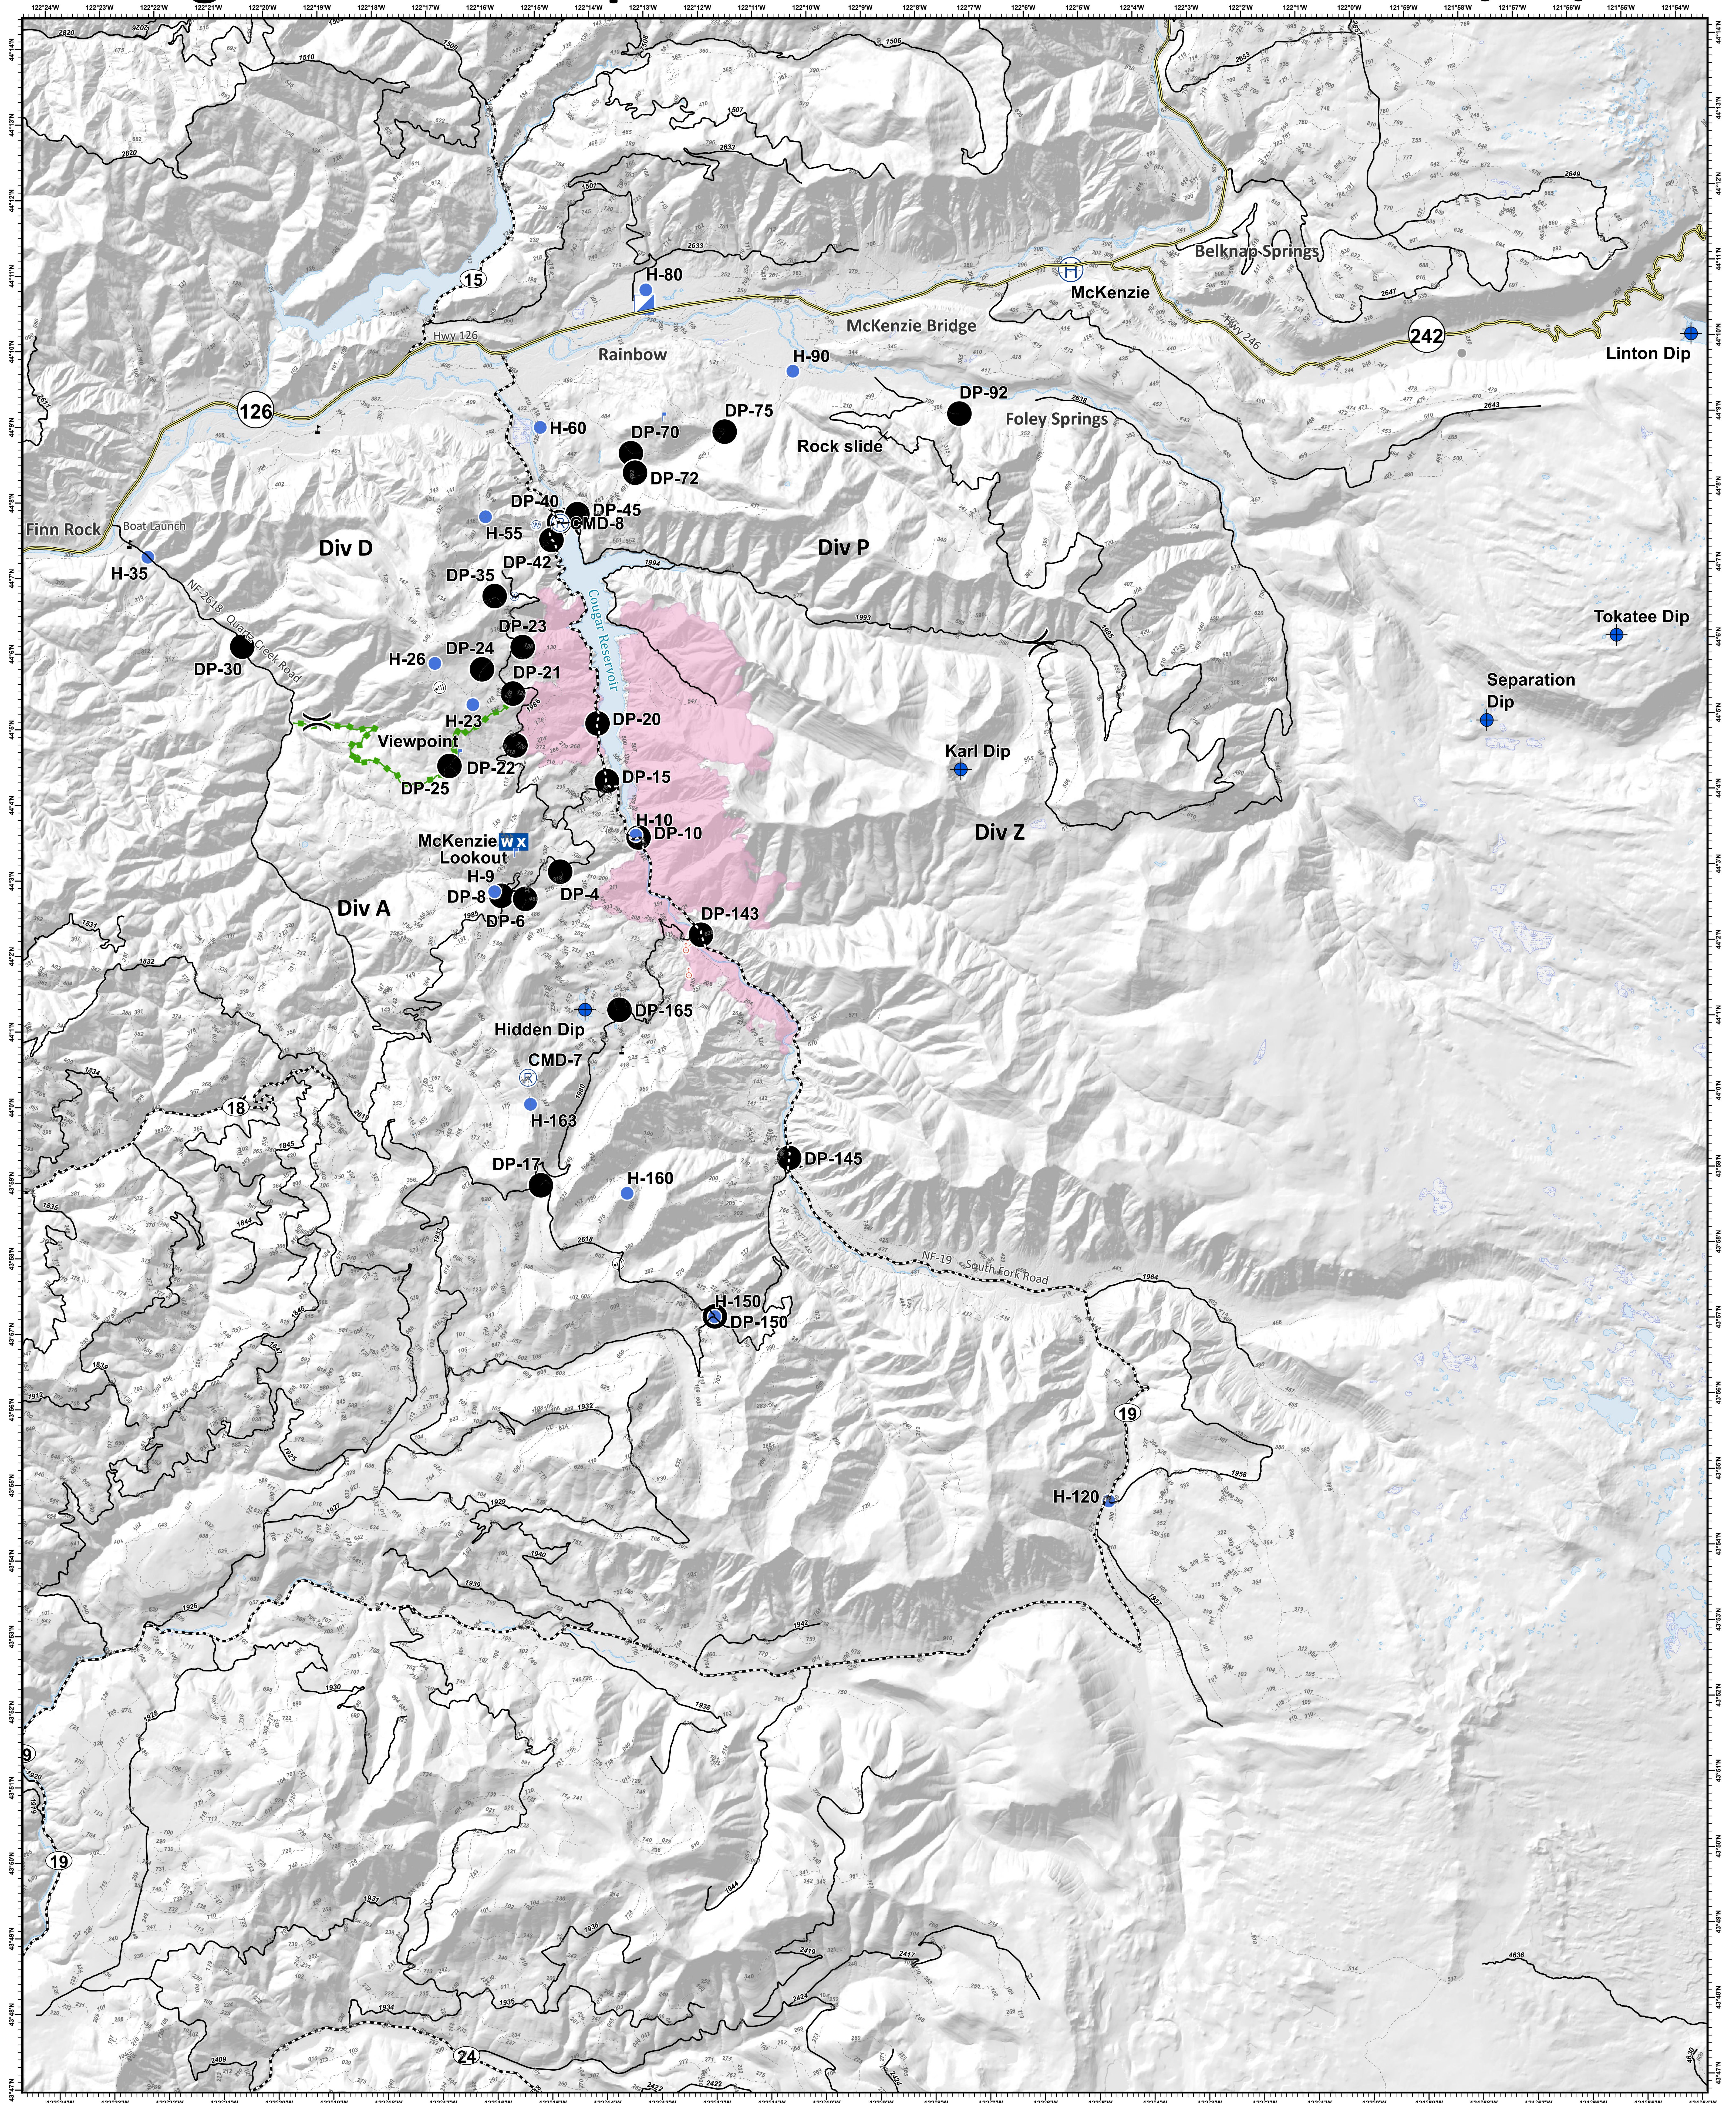

Terwilliger - EMS Transport

08/31/2018

Terwilliger

OR-WIF-180227

Fire perimeter as of
08/29/2018 2014 hrs
7,572 Acres

NAD83 UTM10N

- | | | | |
|---|---|---|---|
| × | 📍 | 🌊 | 🚚 |
| 📍 | 📶 | 🛢 | 🔴 |
| ● | 🏠 | ⚠ | 🛣 |
| 🏠 | 📶 | ● | 🛣 |
| 📍 | 📶 | ⌋ | 🛣 |
| | 📍 | | 🛣 |

0 1 2 4 Miles

Created by JConnelly, 8/30/2018