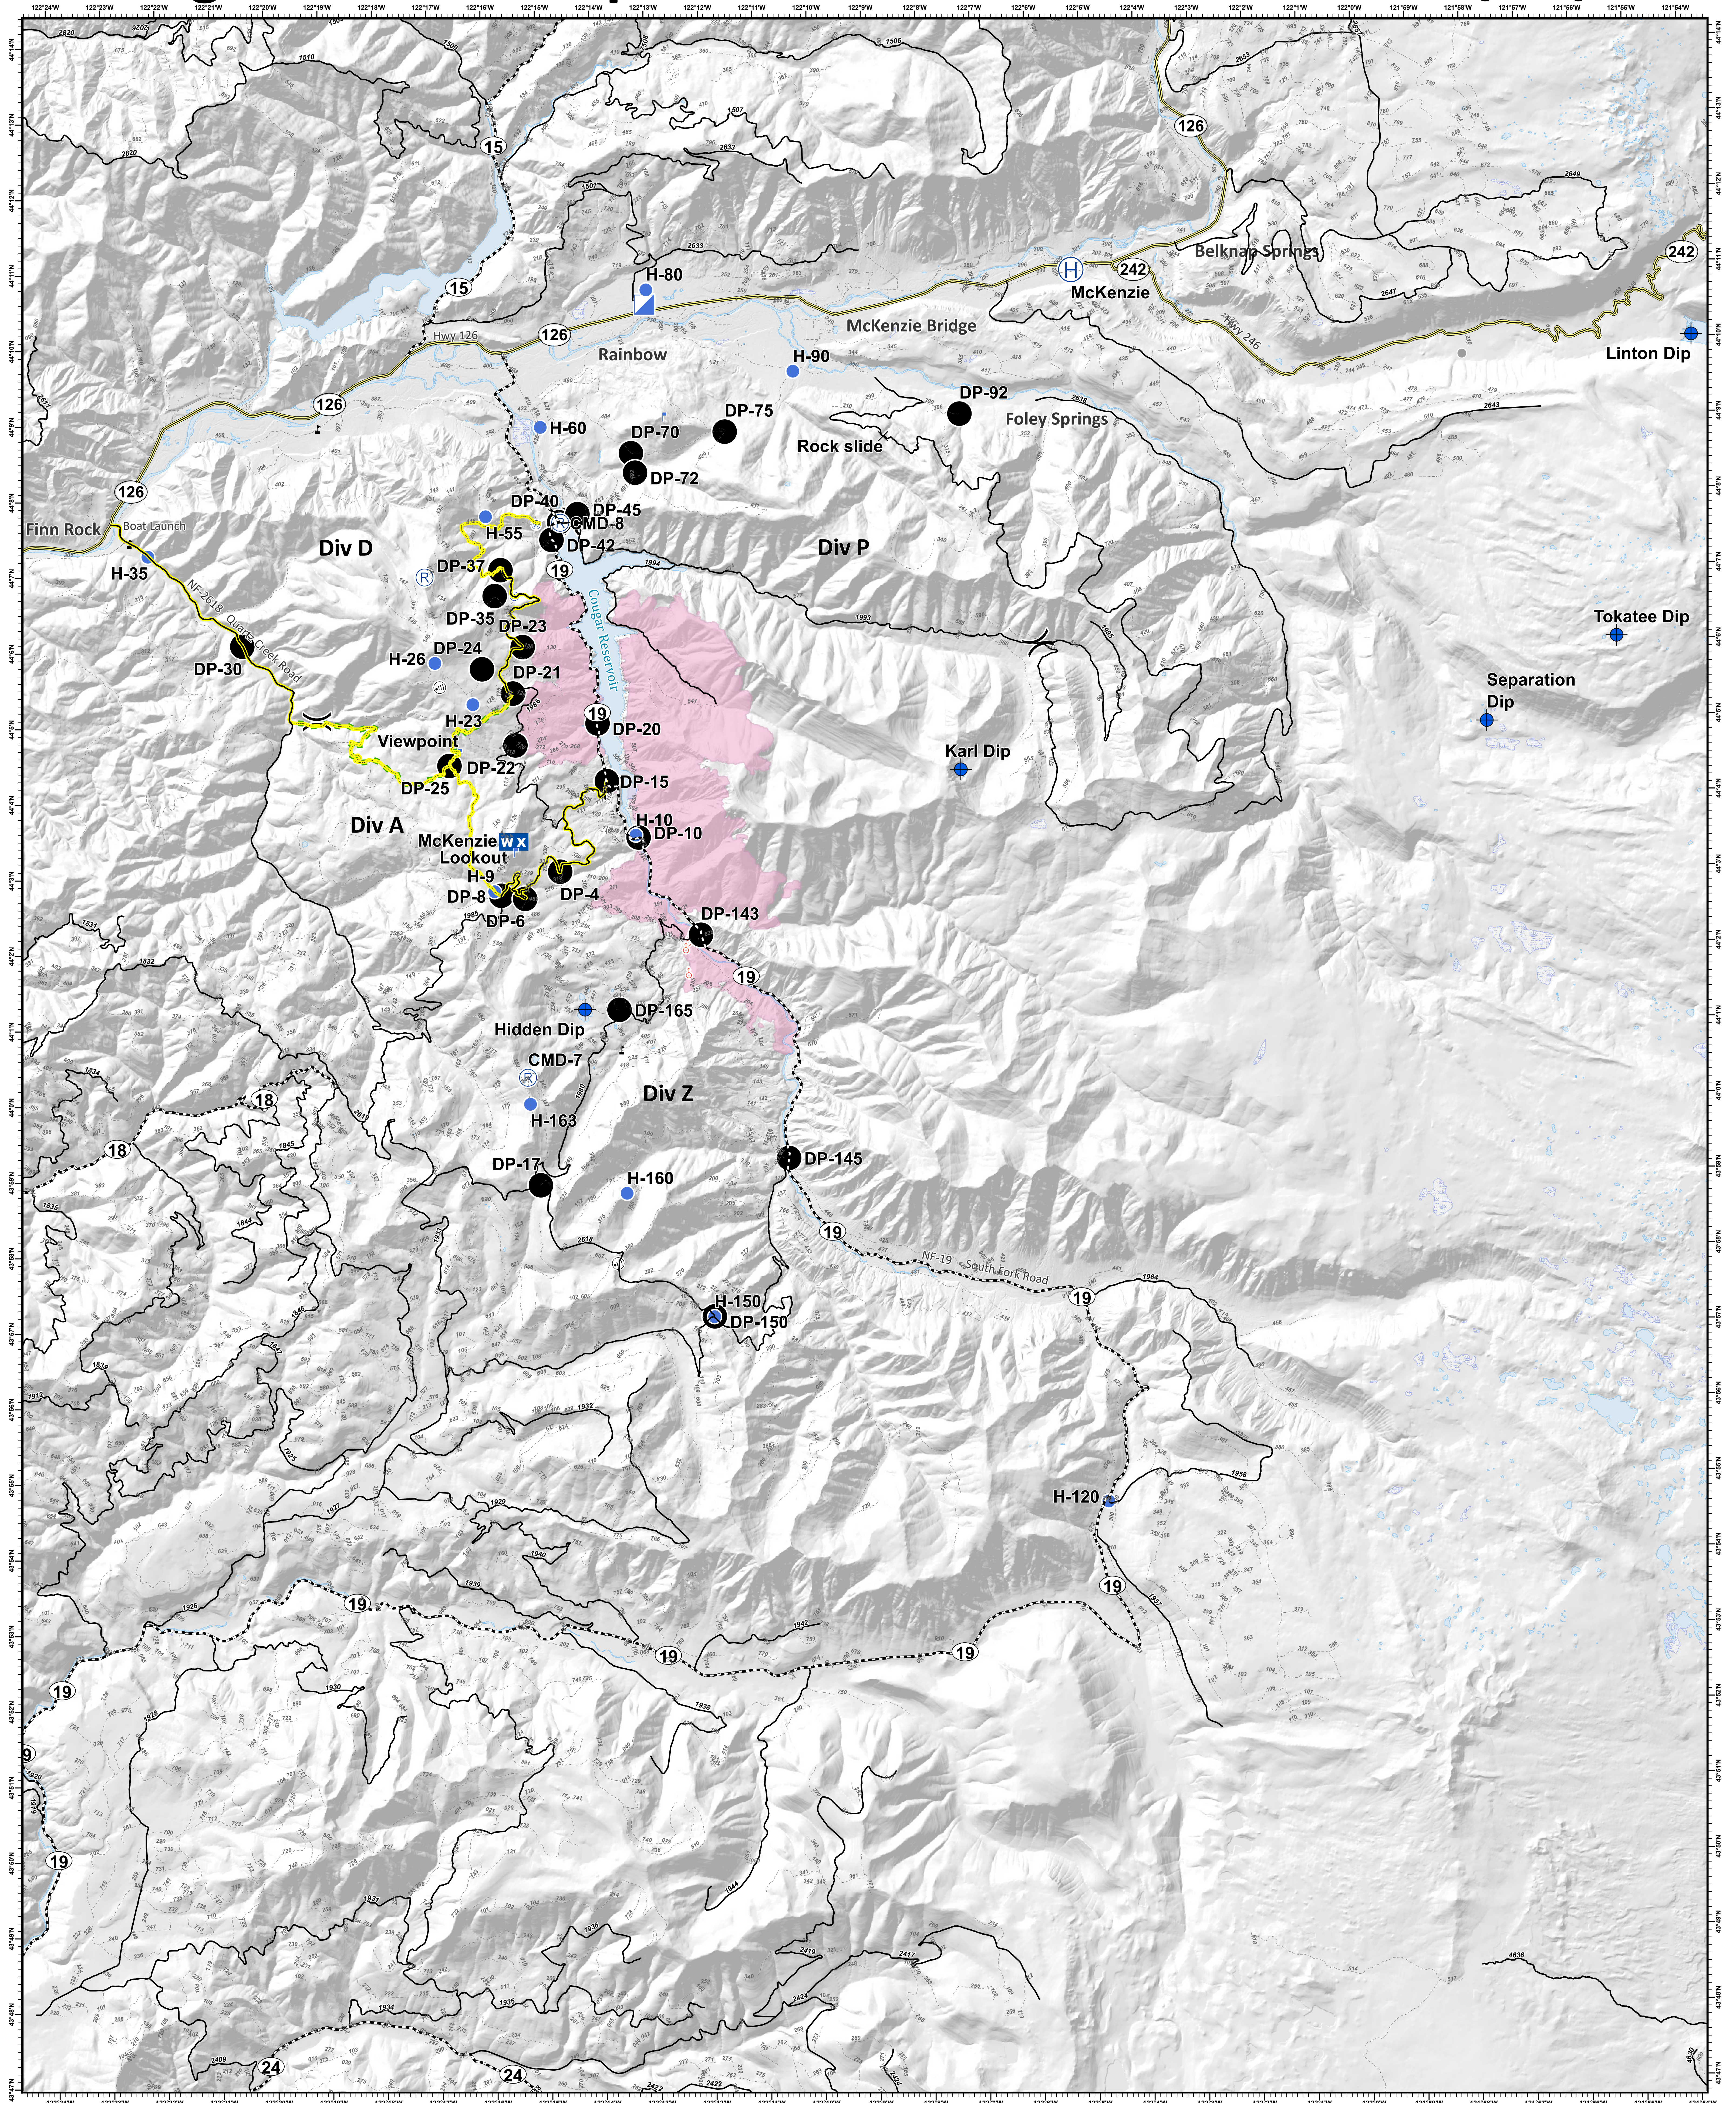

# Terwilliger - EMS Transport

08/31/2018

**Terwilliger**  
**OR-WIF-180227**  
 Fire perimeter as of  
 08/31/2018 0117 hrs  
 7845 Acres

NAD83 UTM10N

- |   |   |   |     |
|---|---|---|-----|
| × | ▣ | ⊕ | --- |
| ⊕ | ⊕ | ⊕ | ■   |
| ● | ⌚ | ⊕ | --- |
| ⊕ | ⊕ | ● | --- |
| ⊕ | ⊕ | ⊕ | --- |
|   | ⊕ |   | --- |