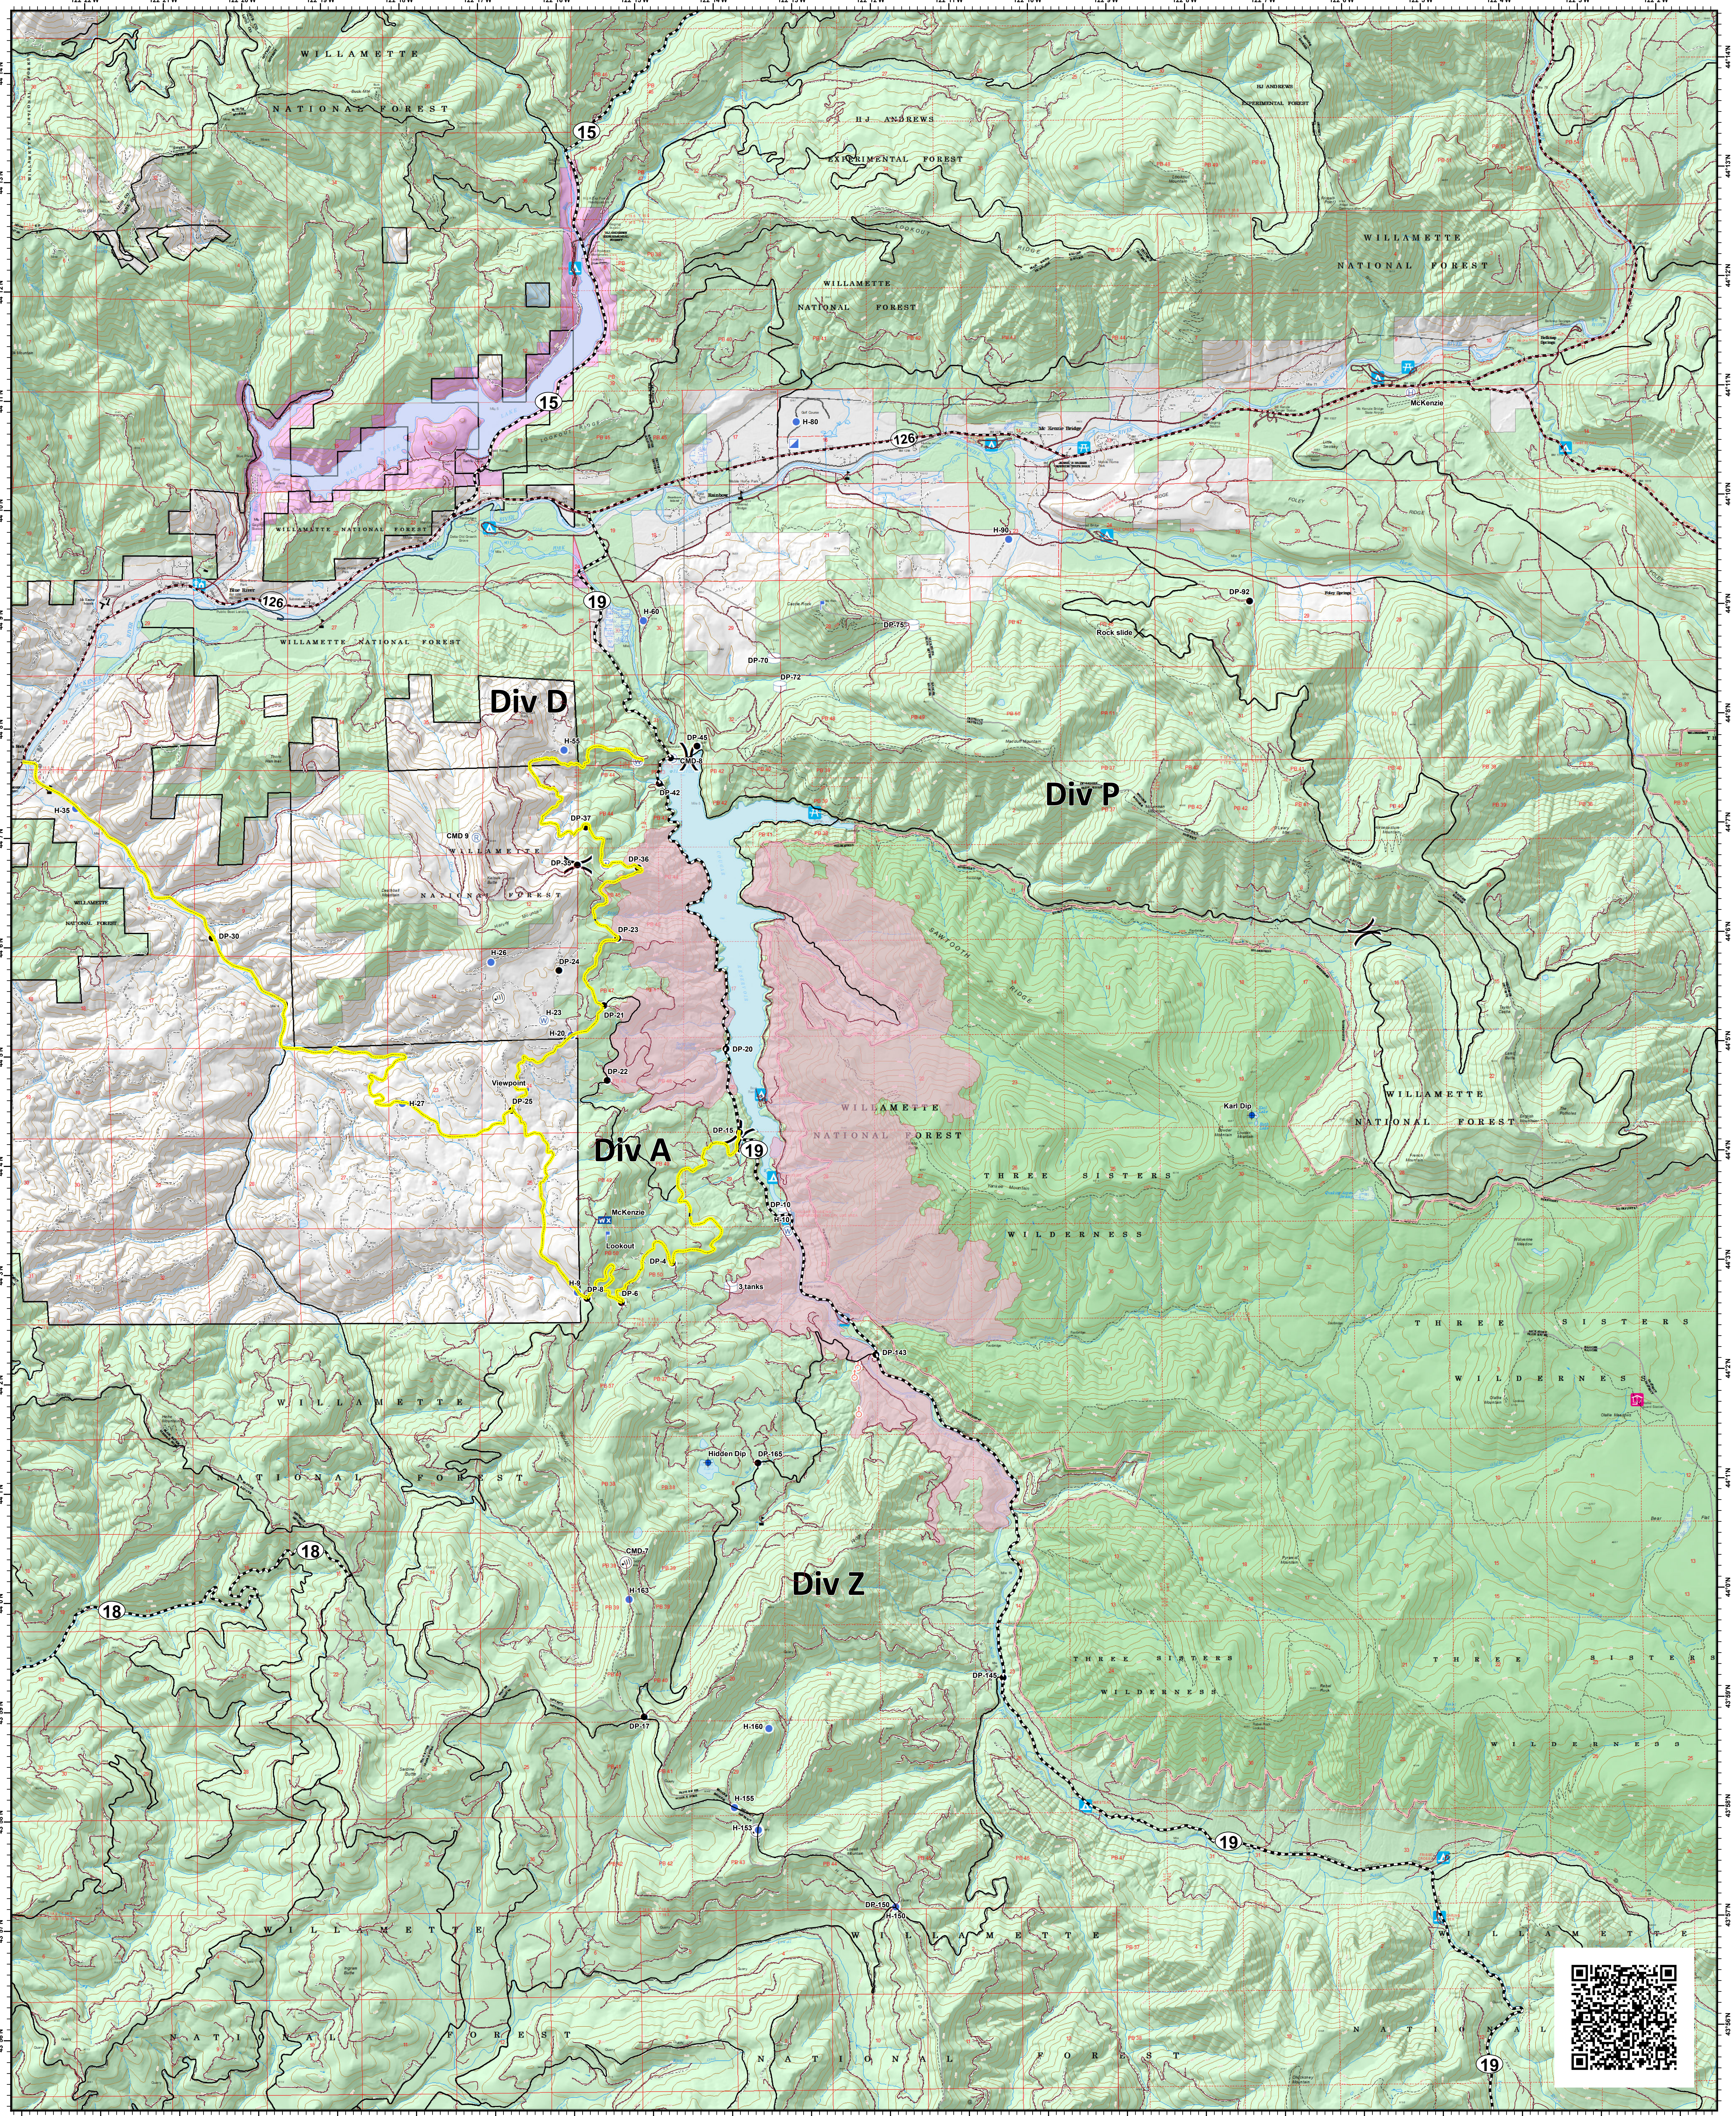

Terwilliger - Transportation

09/03/2018

Terwilliger

OR-WIF-180227

Fire perimeter as of
09/02/2018 0200 hrs
8446 Acres

NAD83 UTM10N

- | | | | |
|---|---|--|---|
| <ul style="list-style-type: none"> ✕ Closure ● Dip Site ◆ Drop Point ⊕ Helibase ⊙ Helispot Ⓜ Incident Command Post Ⓜ Internet Access 📡 Lookout 📡 Mobile Weather Unit 📡 Repeater | <ul style="list-style-type: none"> ⦿ Spot Fire 💧 Water Source 🛢 Water Tank ⚠ Value at Risk ⎓ Division Break 🔴 Wildfire Daily Fire Perimeter | <ul style="list-style-type: none"> — Road - Light Duty - Gravel — Road - Light Duty - Paved — Road - Light Duty - Unspecified Composition — Road - Unimproved — Trail — Trail - Nat Rec/Scenic/Historic — Highway — Road - 4WD — Road - Light Duty - Dirt — Road - Light Duty - Gravel | <ul style="list-style-type: none"> — Road - Light Duty - Paved — Road - Light Duty - Unspecified Composition — Road - Unimproved — Trail — Trail - Nat Rec/Scenic/Historic 📍 Campground 📍 Forest Service Facility 📍 Picnic Area 📍 Ranger District Office — Primary_Transport_Routes |
|---|---|--|---|

Created by
J. Conroy
8/2/18

0 0.5 1 2 Miles