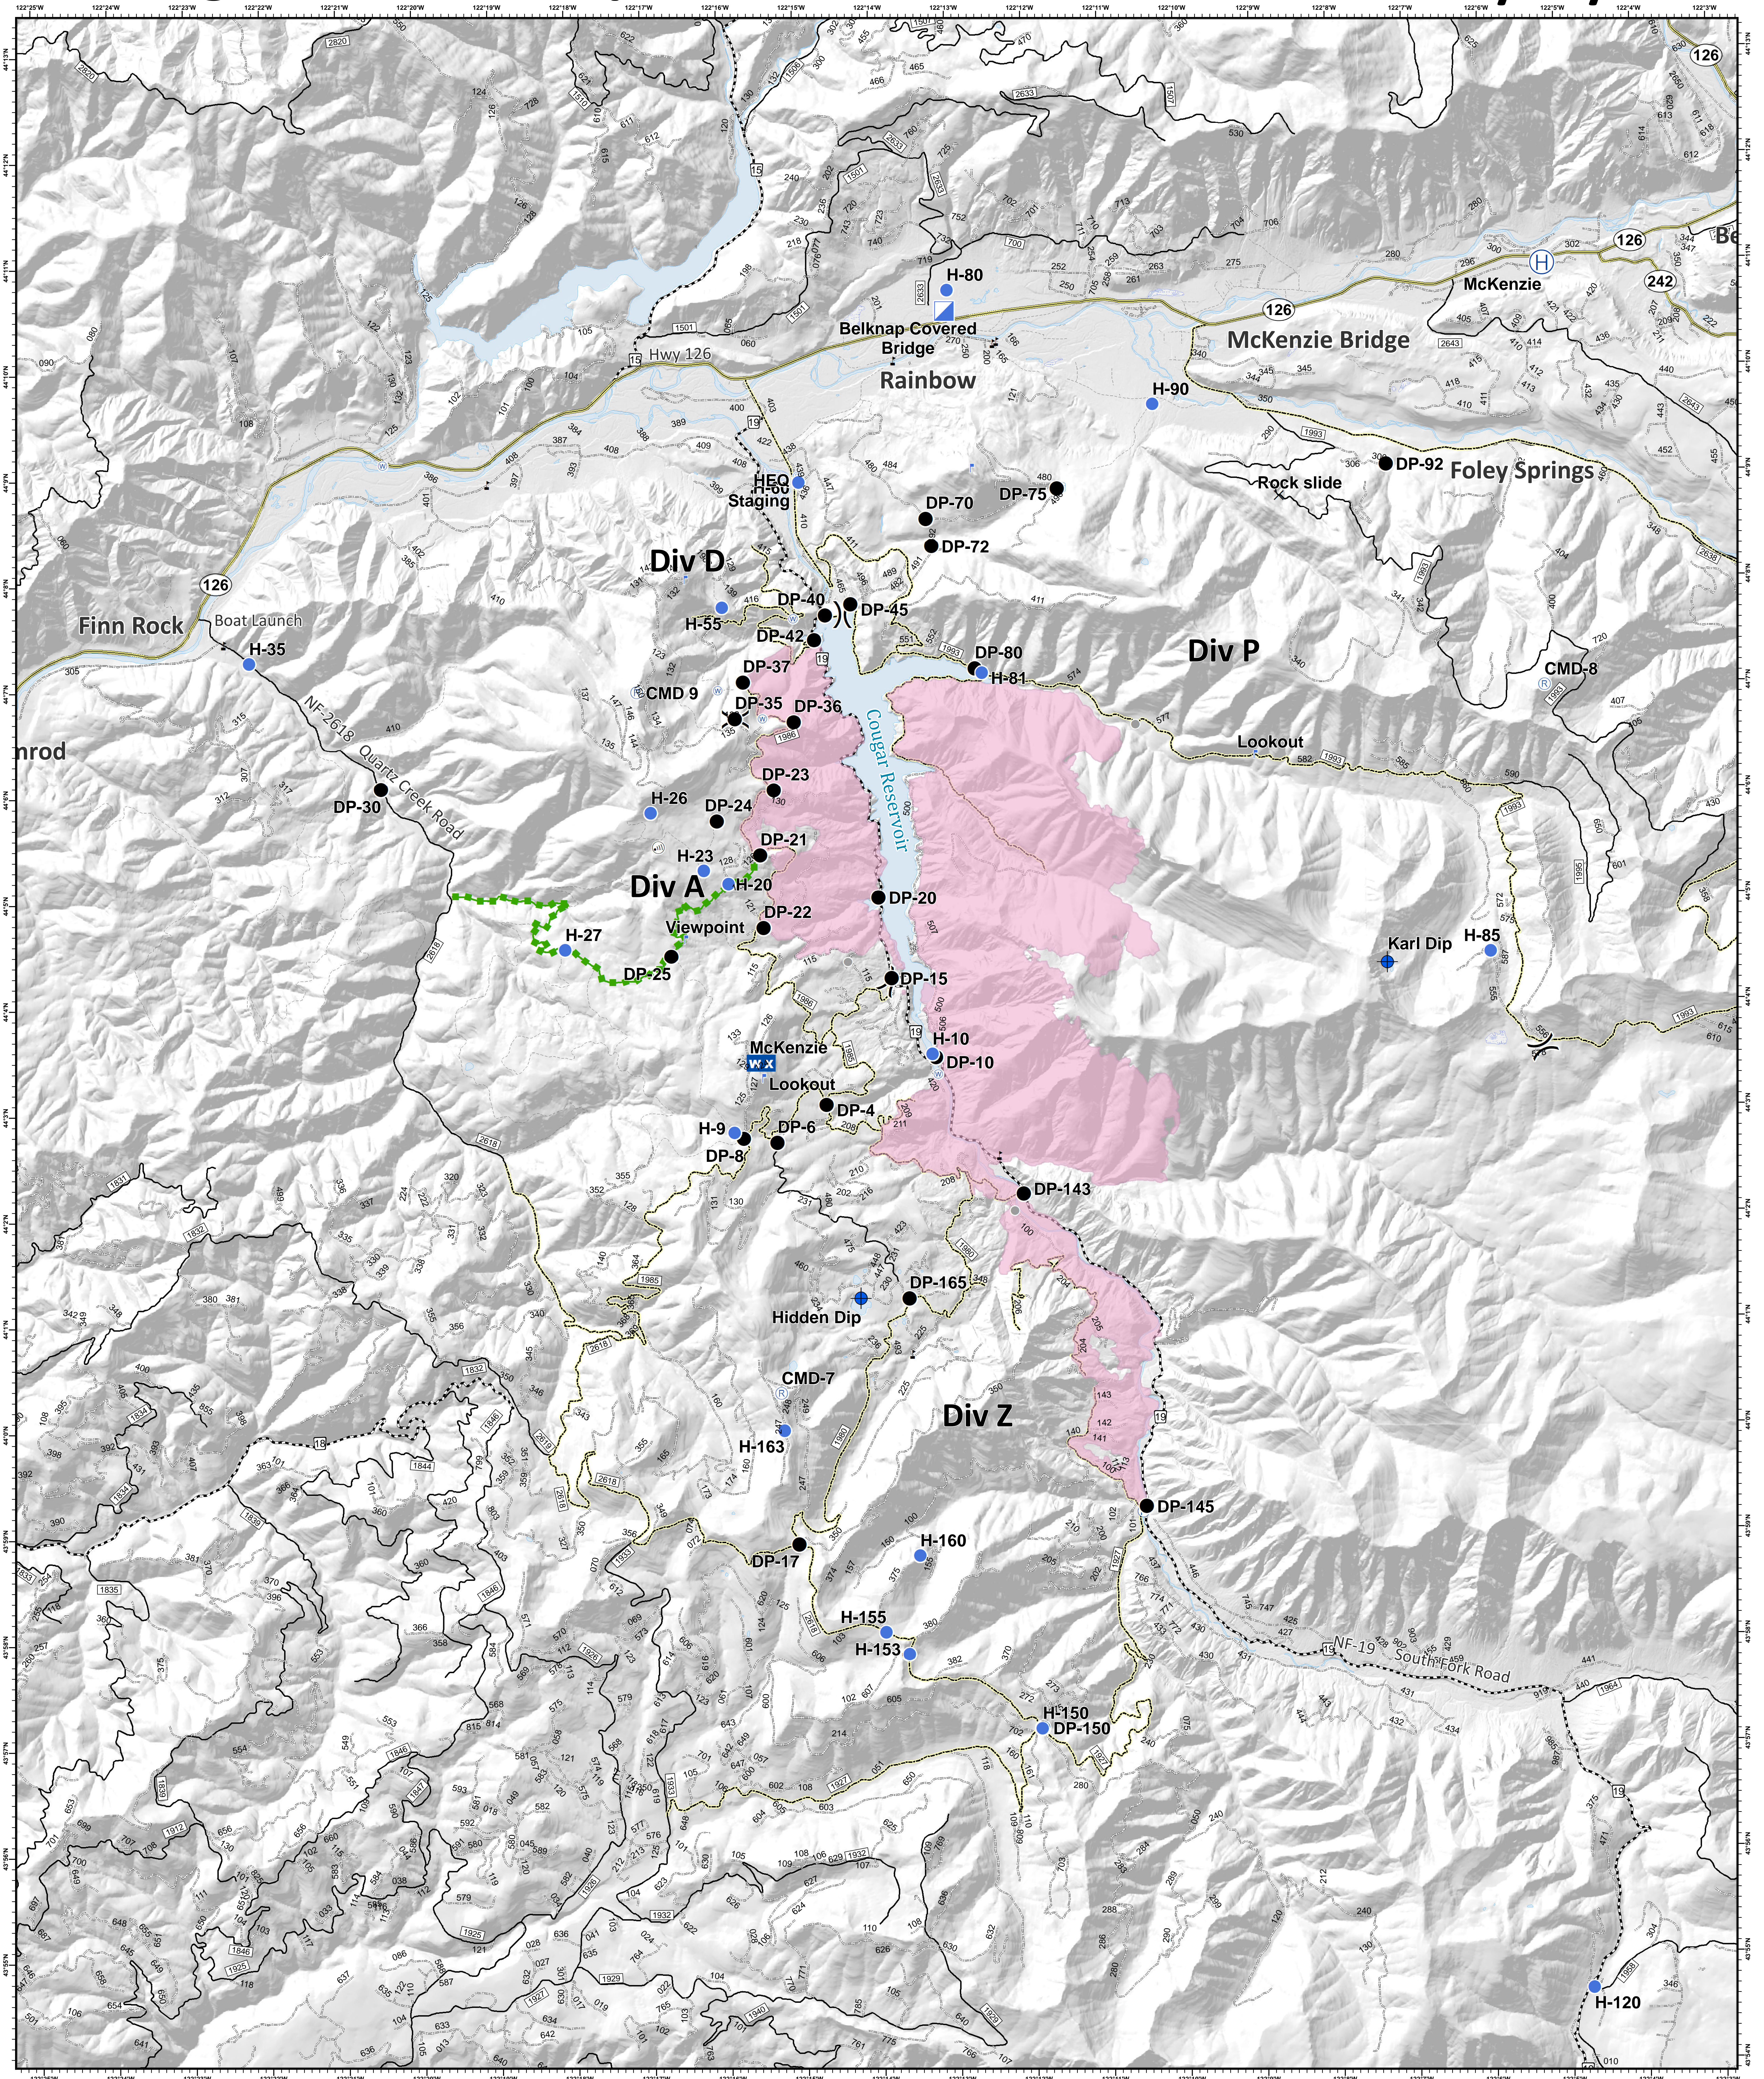

Terwilliger - EMS Transport

09/13/2018

Terwilliger
OR-WIF-180227

Fire perimeter as of
09/10/2018 2354 hrs
10,948 Acres

Updated
Sep 12, 2018
© 2157

- ✕ Closure
- Dip Site
- Drop Point
- ⊕ Helibase
- Helispot
- Incident Command Post
- ⊙ Internet Access
- ⌚ Lookout
- ⊠ Mobile Weather Unit
- Ⓜ Pump
- Ⓡ Repeater
- Ⓢ Staging Area
- ⊙ Water Source
- ⊕ Water Tank
- ⊖ Value at Risk
- Other
-)) Division Break
- Escape Route
- State Highway
- - - Arterial Road
- Collector Road
- Local Road

0 0.5 1 2 Miles
NAD83 UTM10N