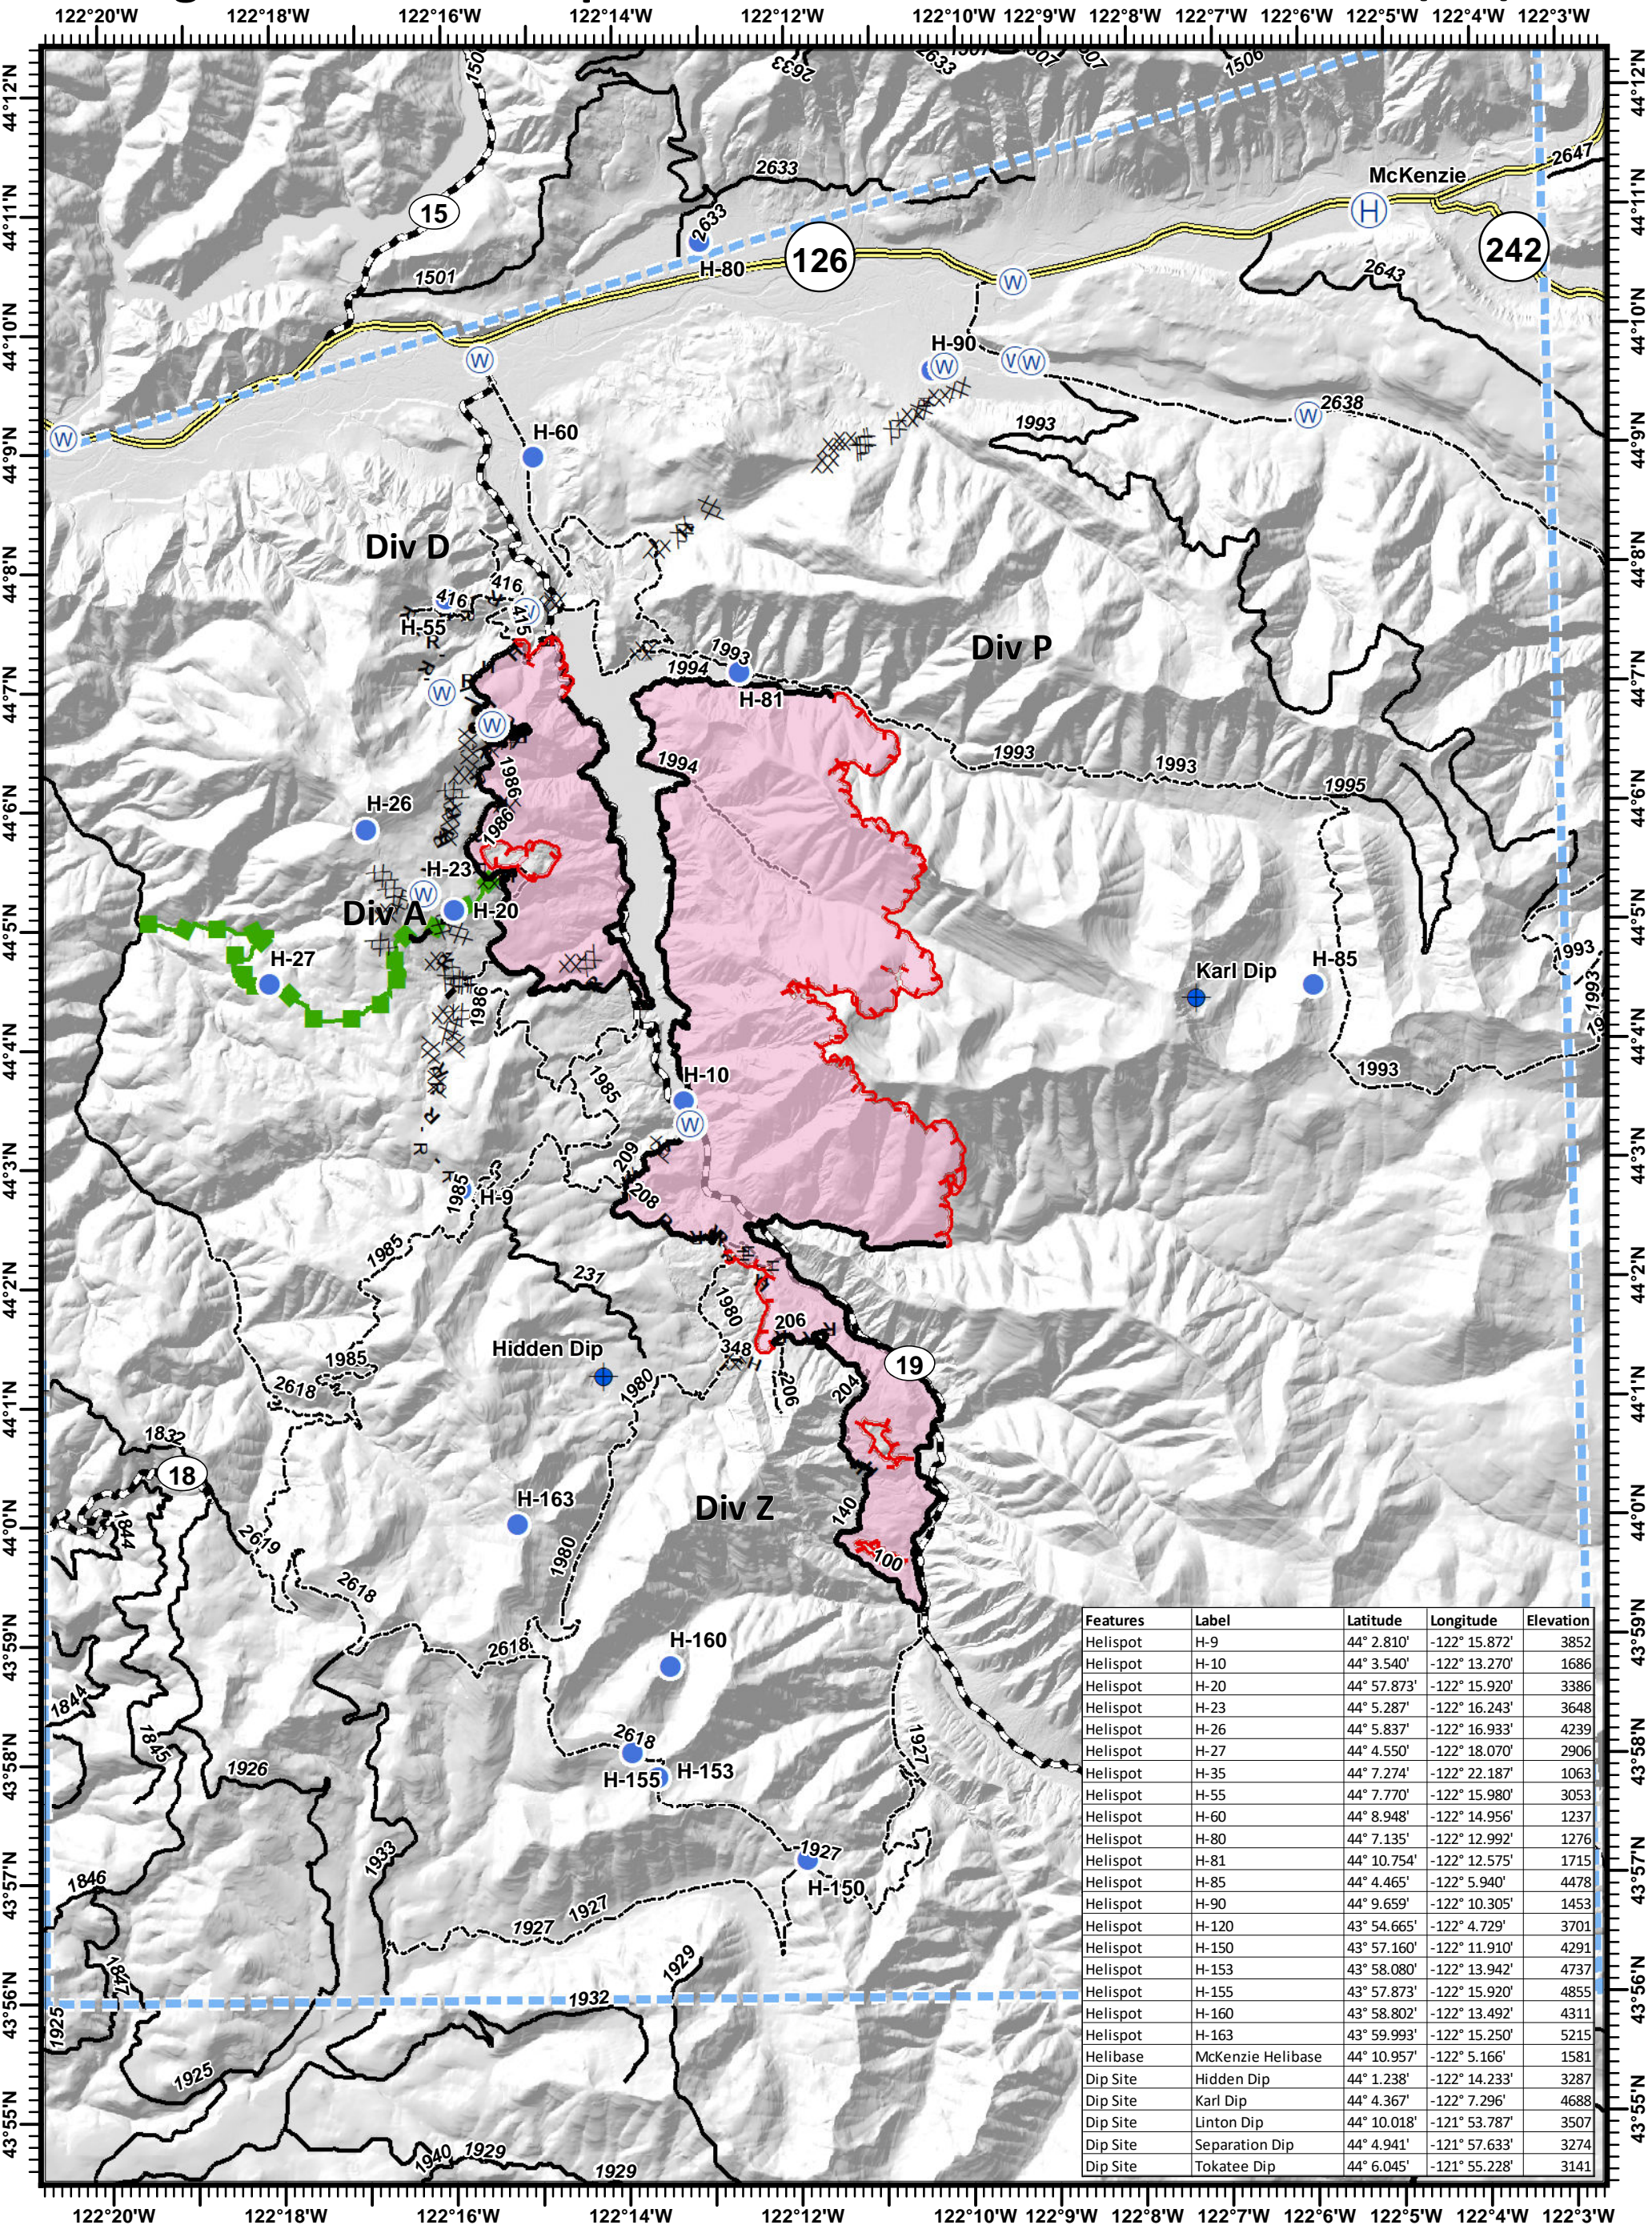

Terwilliger Fire - Pilot Map

09/13/2018

Terwilliger

OR-WIF-180227

Fire perimeter as of
09/10/2018 2354 hrs
10,948 Acres

Updated:
Sep 12, 2018
@ 2208

- Dip Site
- Helibase
- Helispot
- Water Source

- Uncontrolled Fire Edge
- TFR
- Completed Line
- Completed Dozer Line
- Completed Hand Line
- Road as Completed Line
- Completed Burnout
- Planned Fire Line
- Escape Route

- State Highway
- Emphasized_Routes
- Arterial Road
- Collector Road

Miles
NAD83 UTM10N