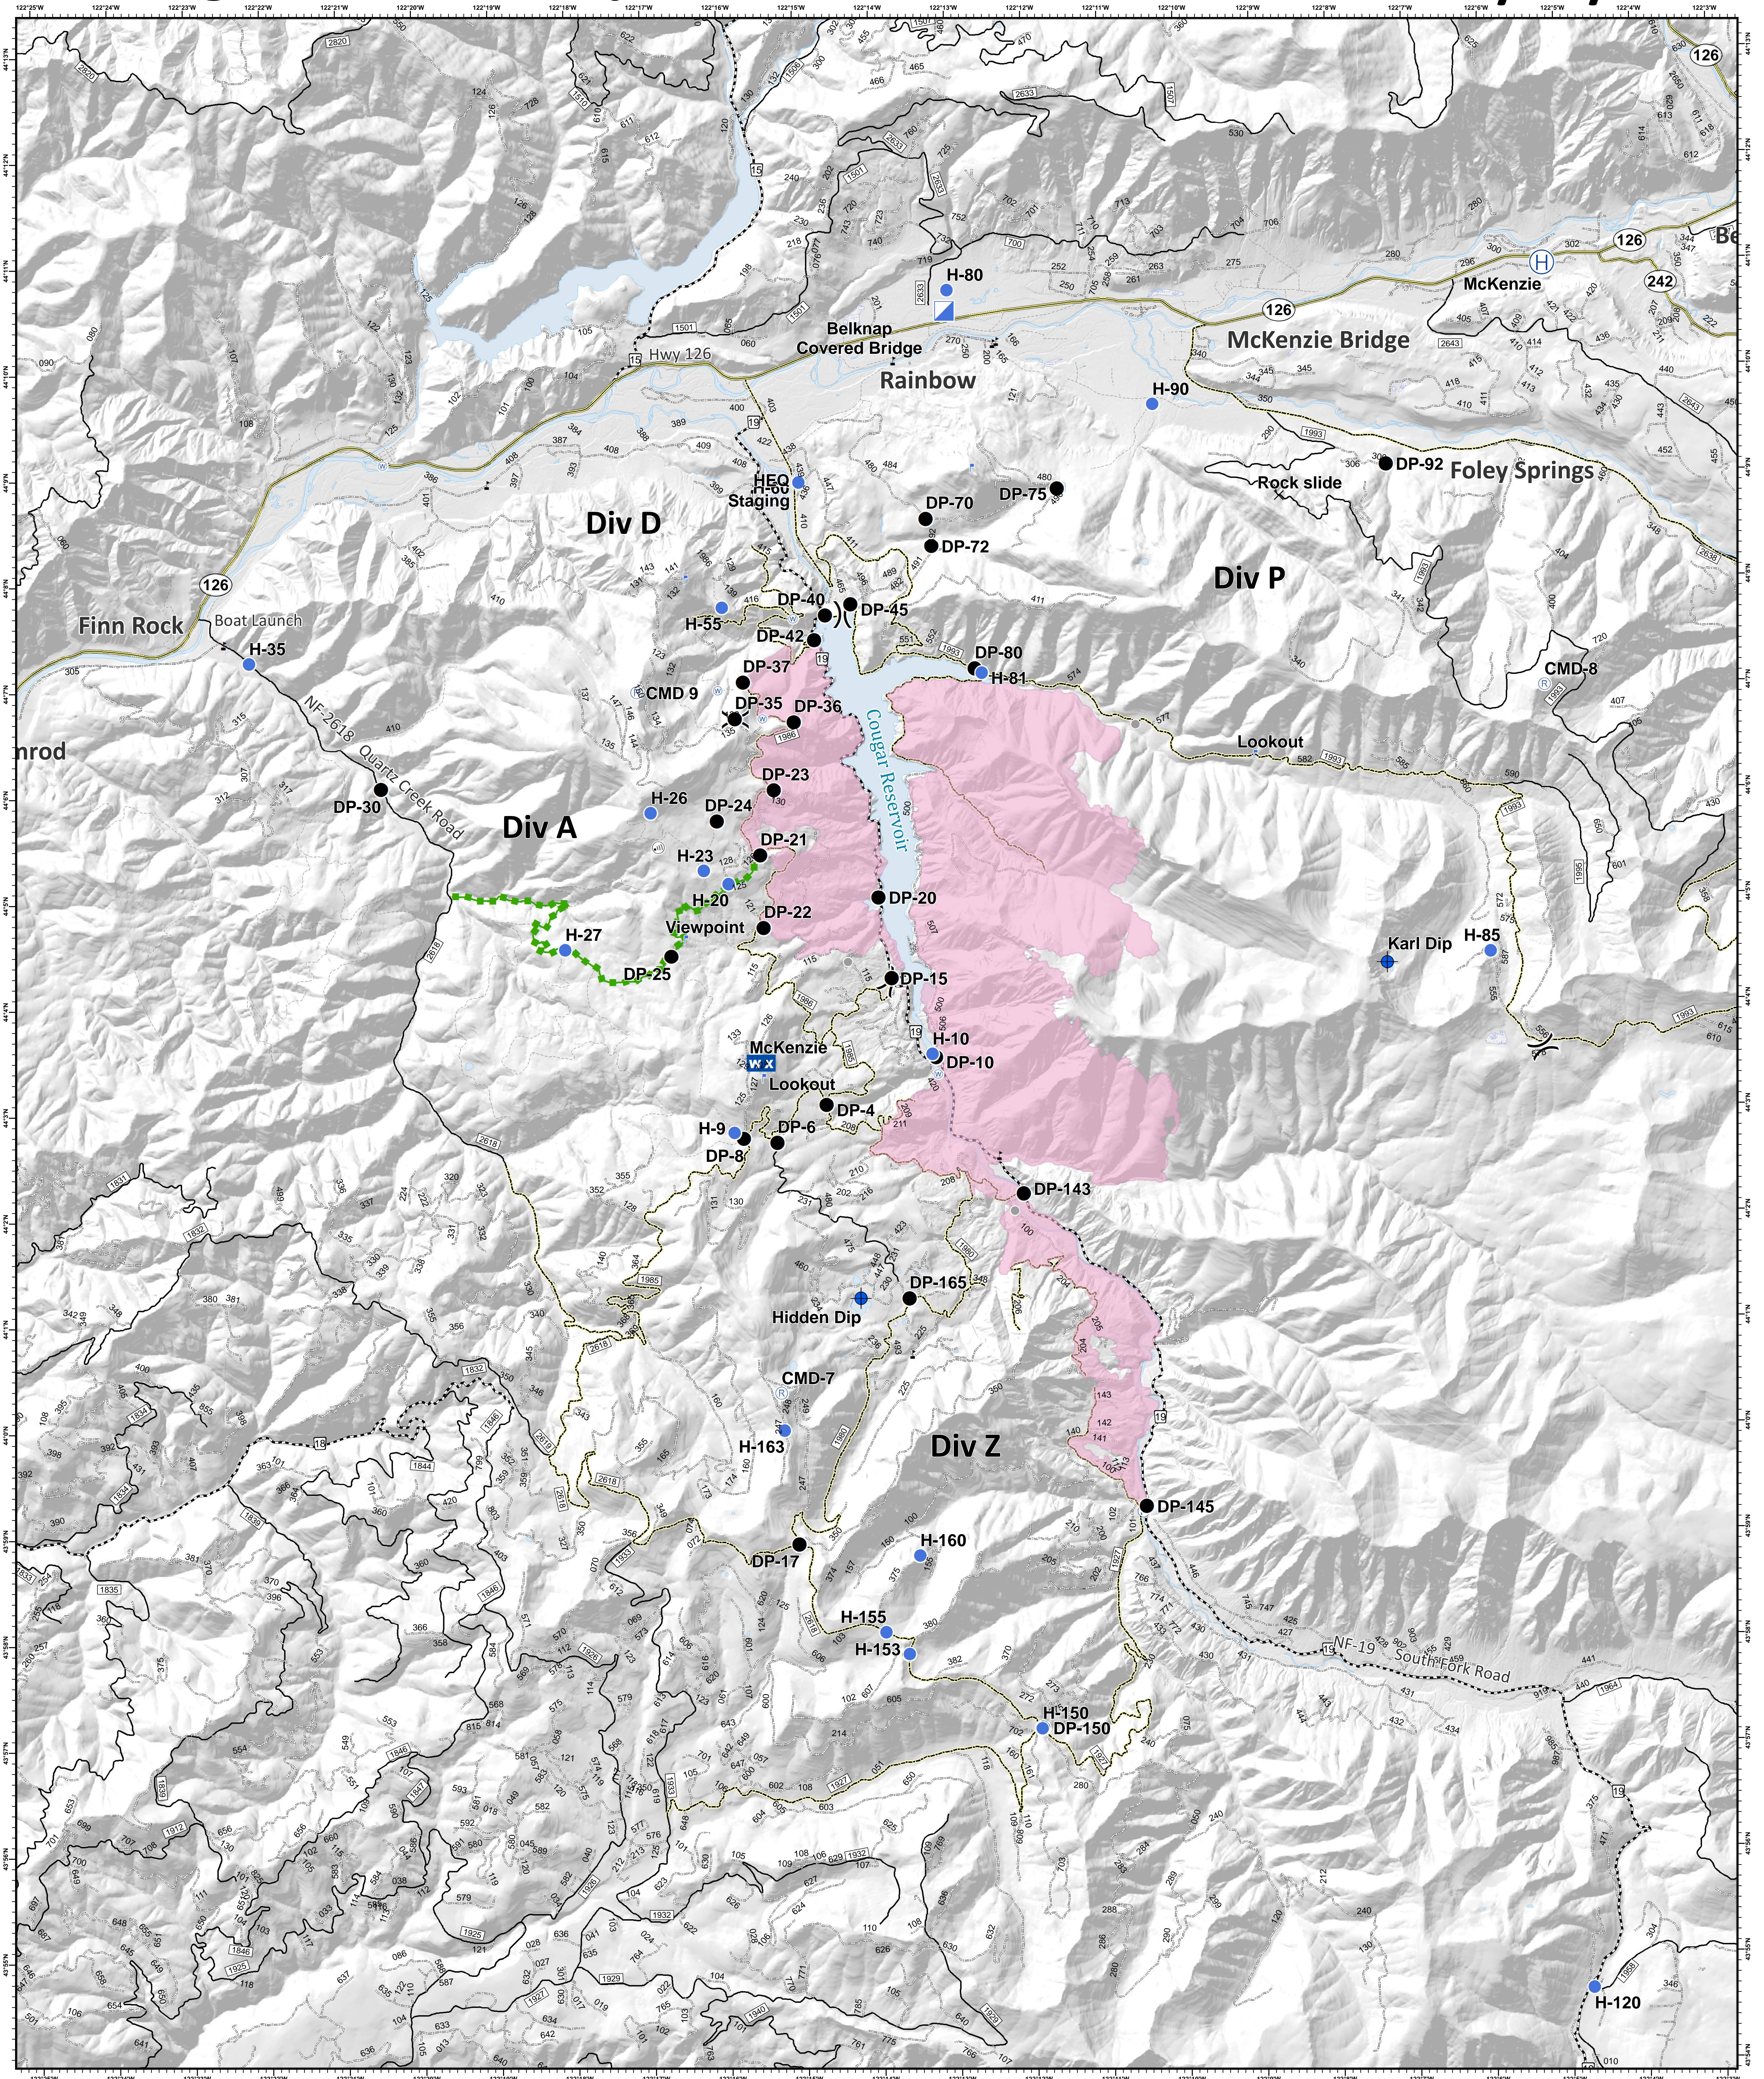

Terwilliger - EMS Transport

09/14/2018

Terwilliger OR-WIF-180227

Fire perimeter as of
09/10/2018 2354 hrs
10,948 Acres

Updated
Sep 13, 2018
© 2251

- × Closure
- Dip Site
- Drop Point
- ⊕ Helibase
- Helispot
- Incident Command Post
- ⊙ Internet Access
- ⌚ Lookout
- Ⓜ Mobile Weather Unit
- Ⓟ Pump
- Ⓡ Repeater
- Ⓢ Staging Area
- ⊙ Water Source
- ⊙ Water Tank
- ⊙ Value at Risk
- ⊙ Other
- ⊙ Division Break
- Escape Route
- State Highway
- Arterial Road
- Collector Road
- Local Road

0 0.5 1 2 Miles
NAD83 UTM10N