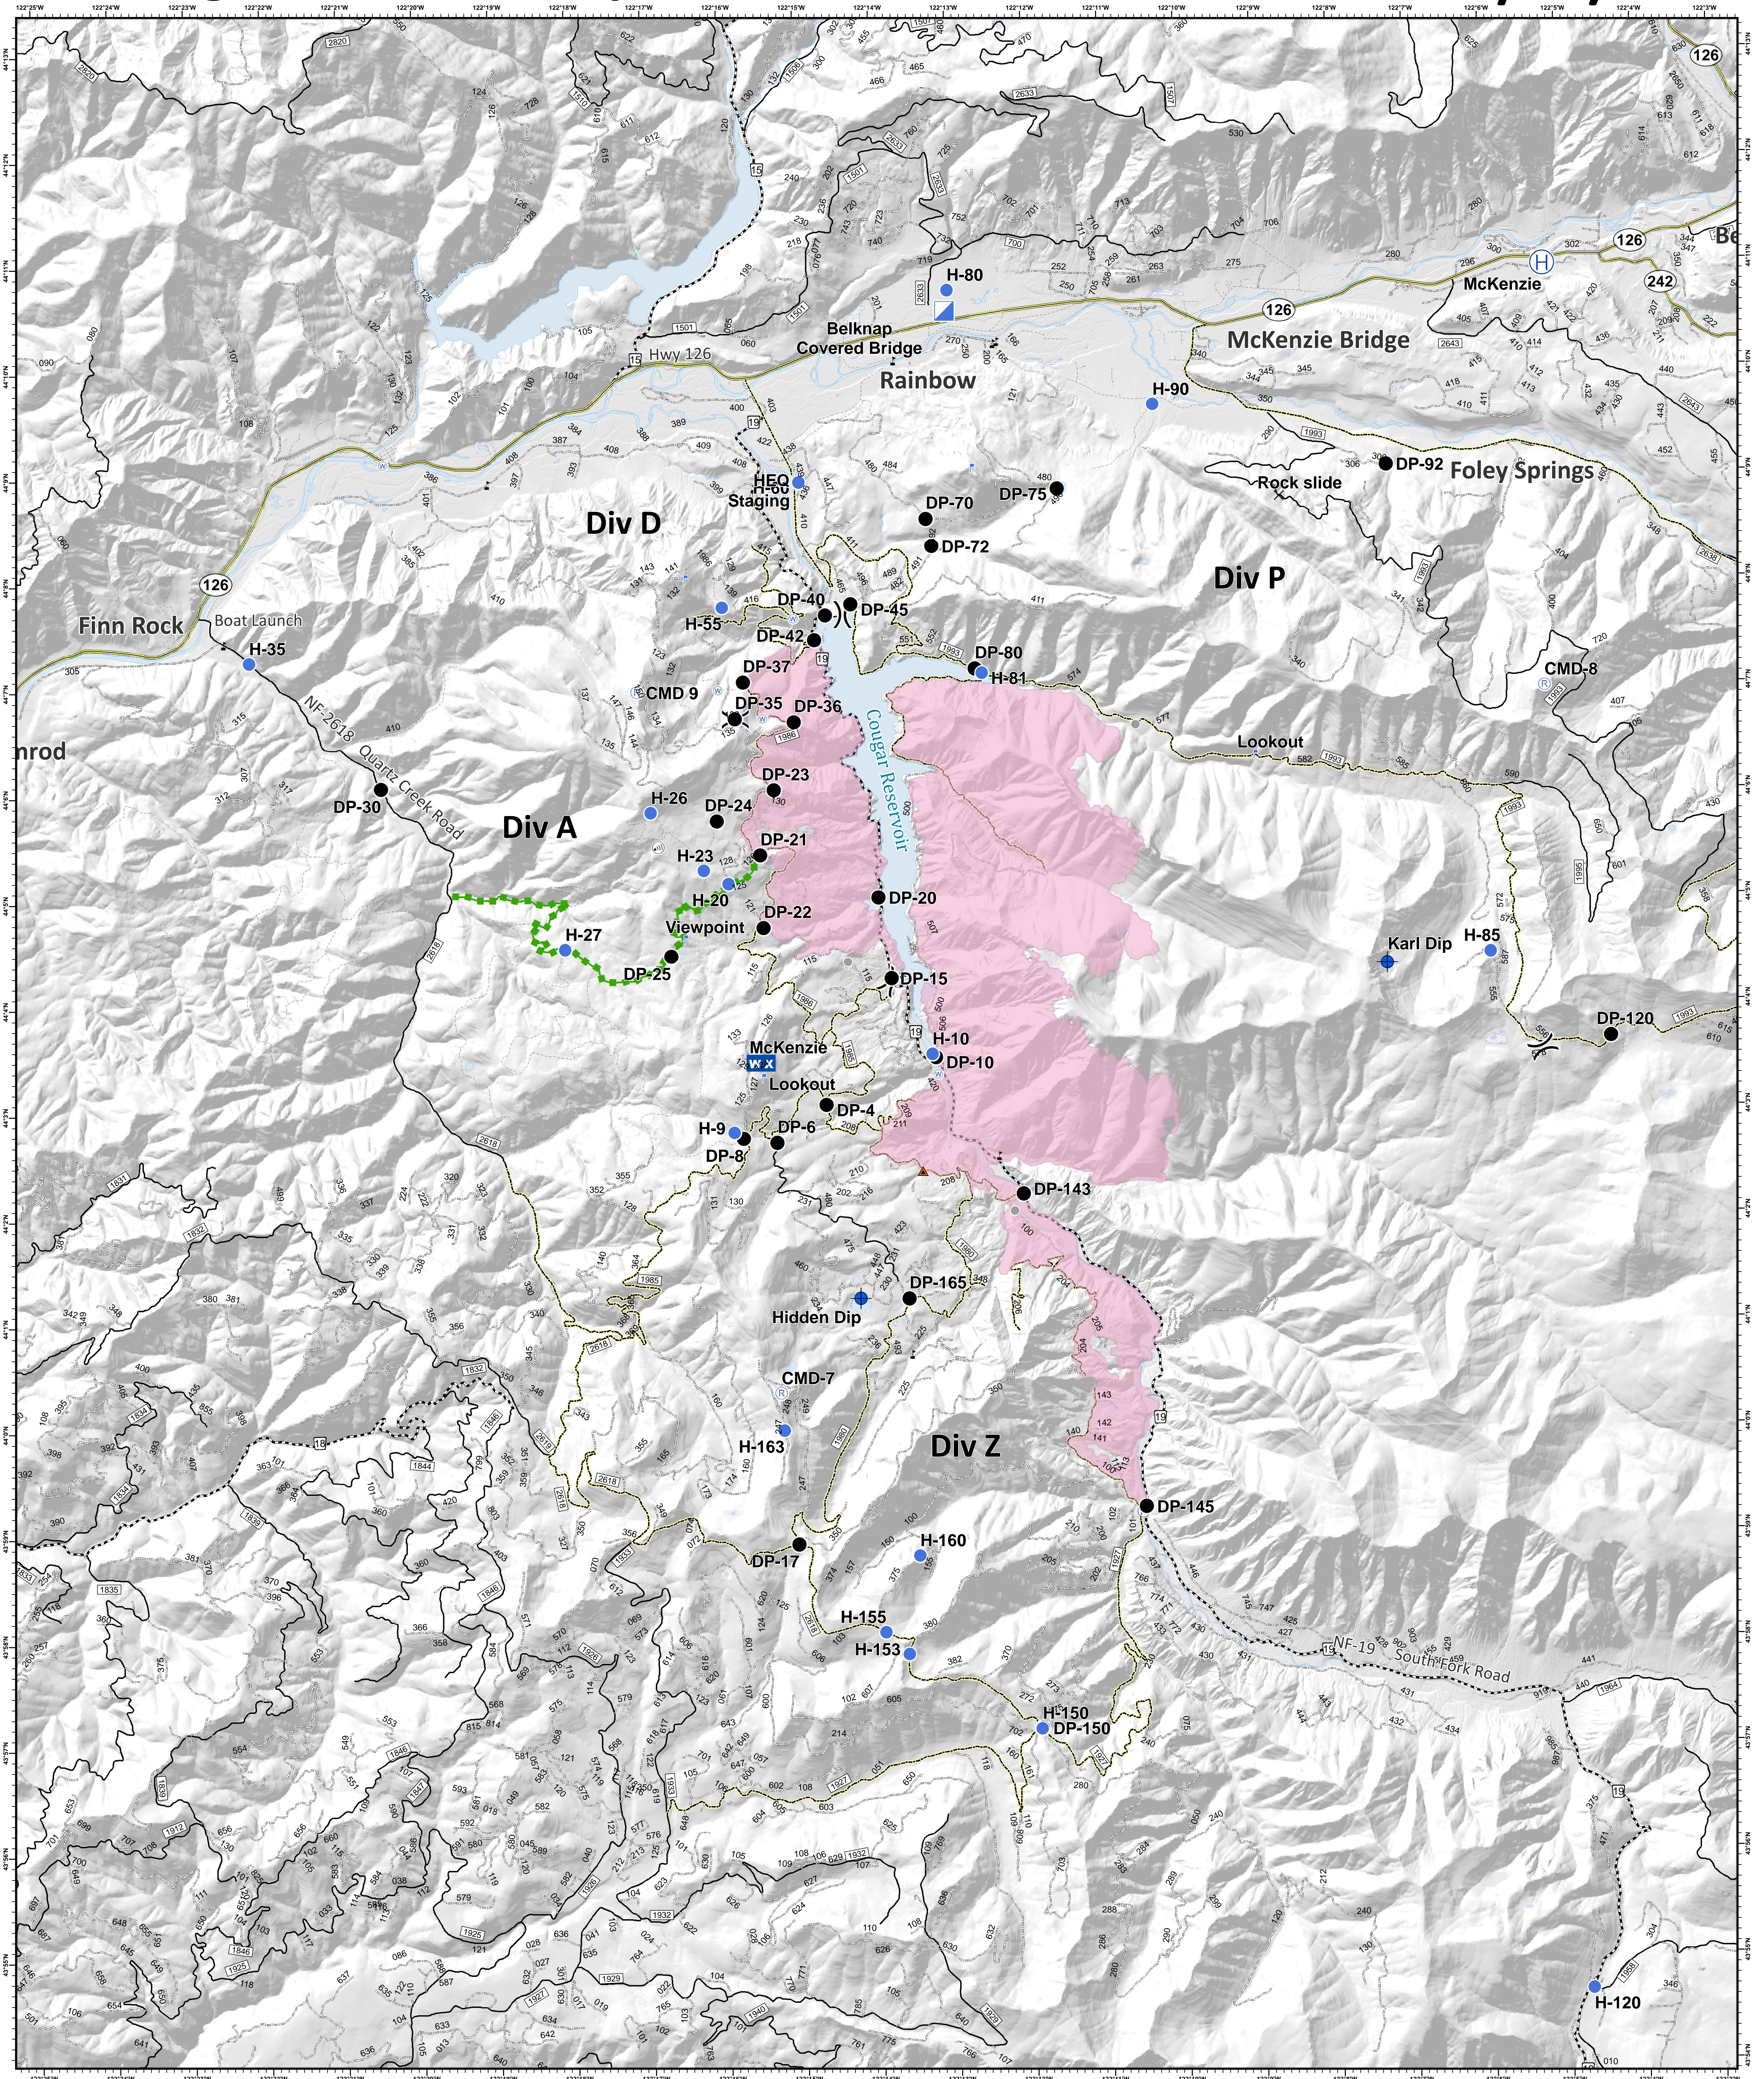

# Terwilliger - EMS Transport

# 09/15/2018

**Terwilliger**  
**OR-WIF-180227**

Fire perimeter as of  
09/13/2018 2053 hrs  
10,986 Acres

Updated  
Sep 14, 2018  
© 2222

- |                         |                       |                   |                  |
|-------------------------|-----------------------|-------------------|------------------|
| × Closure               | Ⓜ Internet Access     | Ⓜ Water Source    | — Escape Route   |
| Ⓜ Dip Site              | Ⓜ Lookout             | Ⓜ Water Tank      | — State Highway  |
| ● Drop Point            | Ⓜ Mobile Weather Unit | Ⓜ Value at Risk   | — Arterial Road  |
| Ⓜ Helibase              | Ⓜ Pump                | Ⓜ Other           | — Collector Road |
| ● Helispot              | Ⓜ Repeater            | Ⓜ Division Break  | — Local Road     |
| Ⓜ Incident Command Post | Ⓜ Staging Area        | ▲ Impassable Road |                  |

0 0.5 1 2 Miles  
NAD83 UTM10N