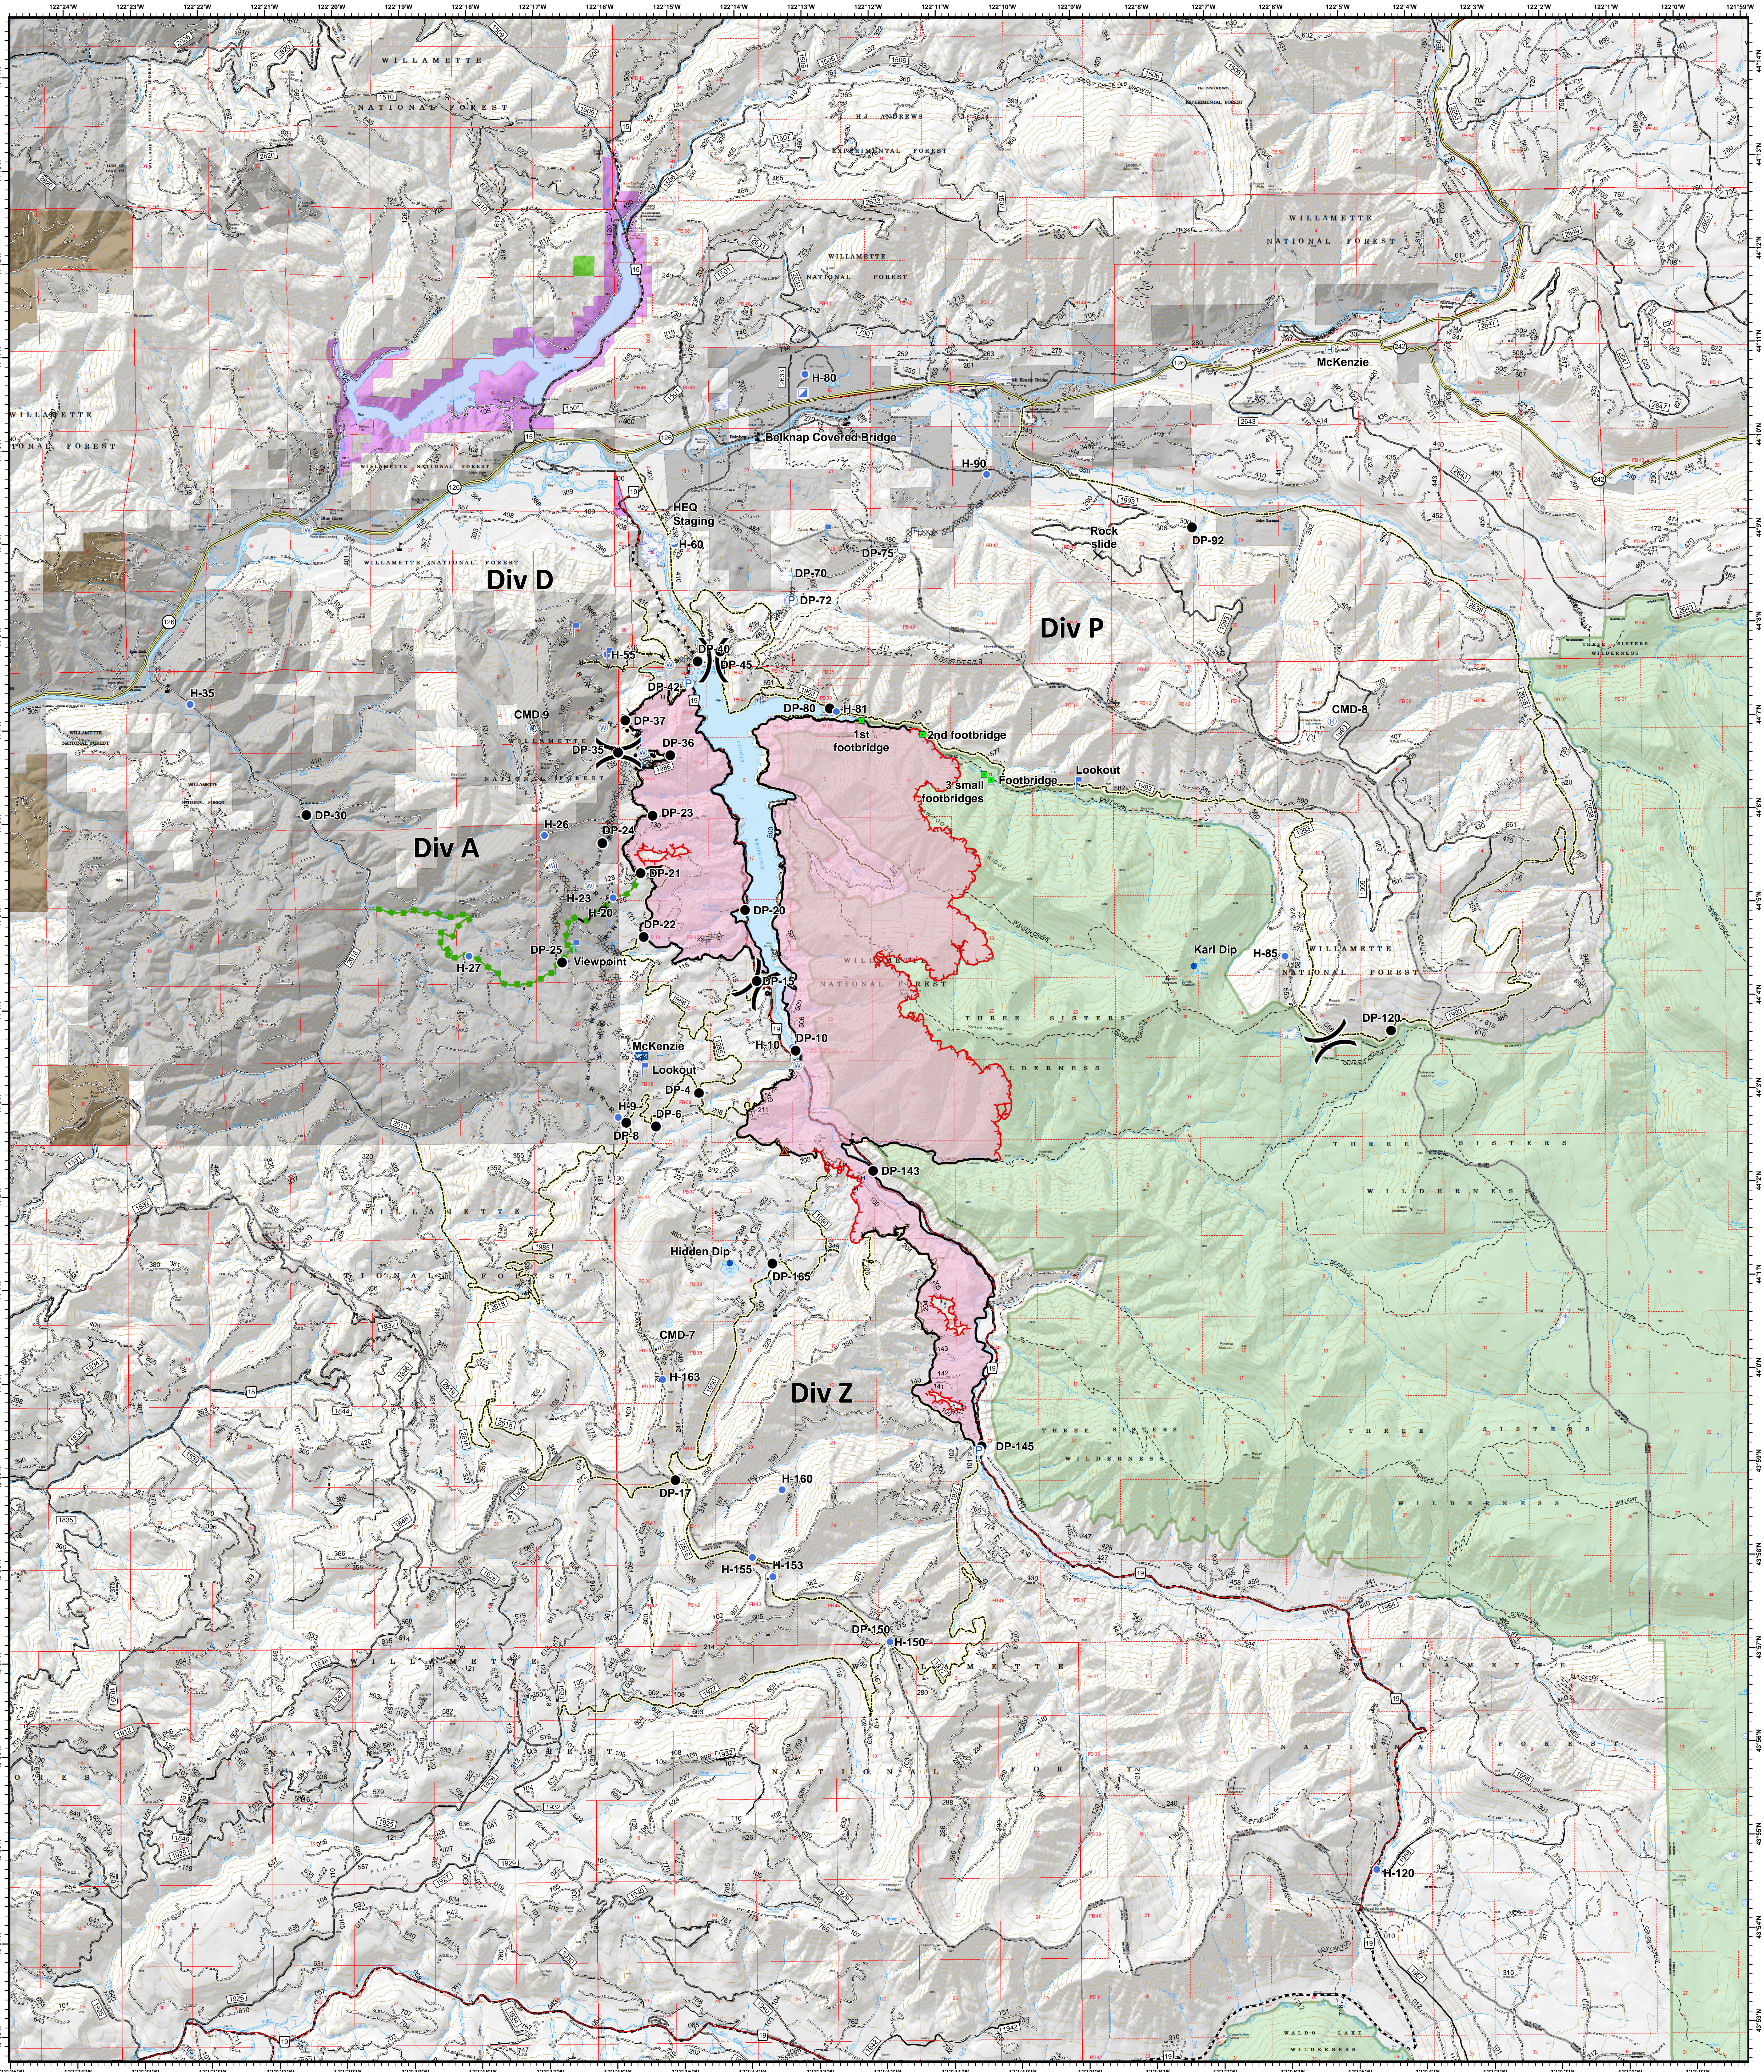

# Terwilliger - Operations

09/15/2018

## Terwilliger OR-WIF-180227

Fire perimeter as of  
09/13/2018 2053 hrs  
10,986 acres

Updated:  
Sep 14, 2018  
@ 2236

- |                         |                       |                          |                                 |                                    |
|-------------------------|-----------------------|--------------------------|---------------------------------|------------------------------------|
| ▲ Road_Block            | 📡 Mobile Weather Unit | 🔴 Uncontrolled Fire Edge | 🛣 State Highway                 | 🌊 Oregon Department of State Lands |
| ✕ Closure               | 🚰 Pump                | — Completed Line         | 🛤 Emphasized Routes             | 🏠 Private Industrial Ownership     |
| ◆ Dip Site              | 📡 Repeater            | ⚡ Completed Dozer Line   | 🛤 Arterial Road                 | 🏠 Private Ownership                |
| ● Drop Point            | 📡 Staging Area        | ⚡ Completed Hand Line    | 🛤 Collector Road                | 🏠 US Army Corps of Engineers       |
| ⊕ Helibase              | 📡 Water Source        | ⚡ Road as Completed Line | 🛤 Local Road                    | 🏠 US Forest Service                |
| ⊕ Helispot              | 📡 Water Tank          | ⚡ Completed Burnout      | 🛤 Oregon Department of Forestry | 🌲 Wilderness                       |
| 📡 Incident Command Post | 📡 Value at Risk       | ⚡ Planned Fire Line      |                                 |                                    |
| 📡 Internet Access       | ⚡ Escape Route        |                          |                                 |                                    |
| 📡 Landmark              |                       |                          |                                 |                                    |
| 📡 Lookout               |                       |                          |                                 |                                    |