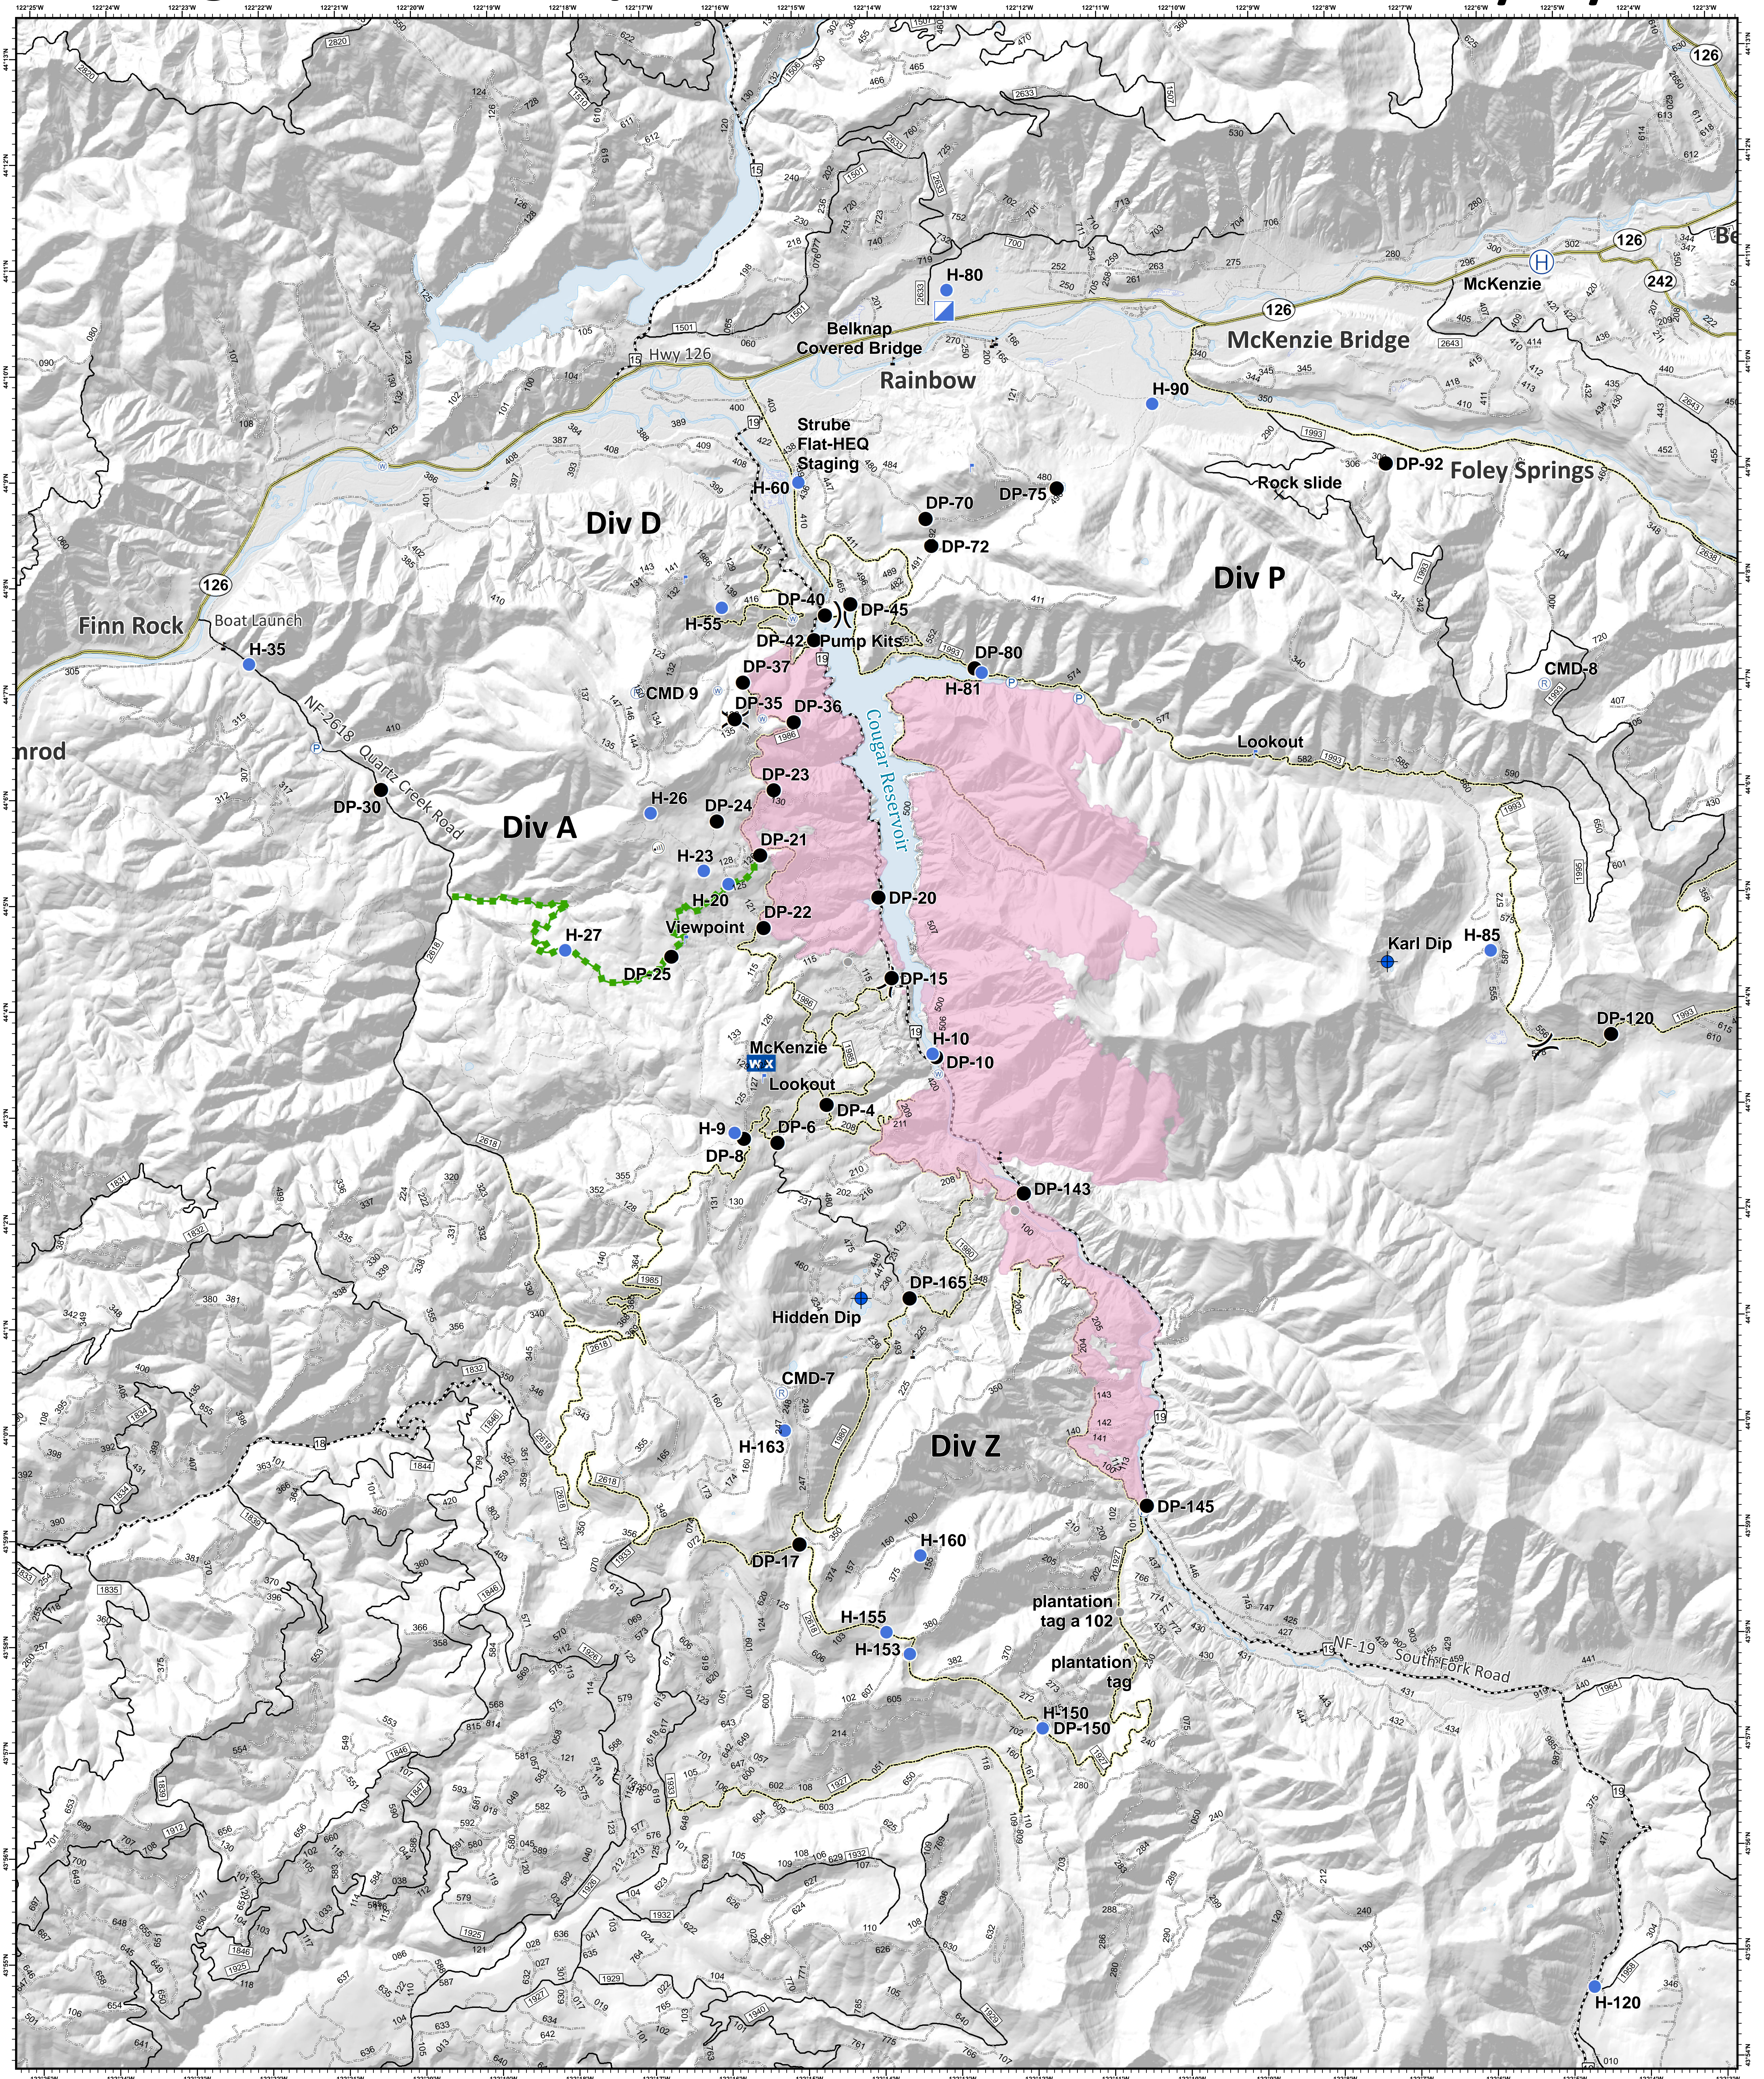

Terwilliger - EMS Transport

09/18/2018

Terwilliger
OR-WIF-180227

Fire perimeter as of
09/14/2018 2338 hrs
11,074 Acres

Updated
Sep 17, 2018
© 2013

- ✕ Closure
- Dip Site
- Drop Point
- ⊕ Helibase
- Helispot
- Incident Command Post
- Ⓜ Internet Access
- Ⓛ Lookout
- Ⓜ Mobile Weather Unit
- Ⓟ Pump
- Ⓡ Repeater
- Ⓢ Staging Area
- Ⓜ Water Source
- Ⓜ Water Tank
- Ⓜ Value at Risk
- Ⓜ Other
-) (Division Break
- Escape Route
- State Highway
- Arterial Road
- Collector Road
- Local Road

0 0.5 1 2 Miles
NAD83 UTM10N