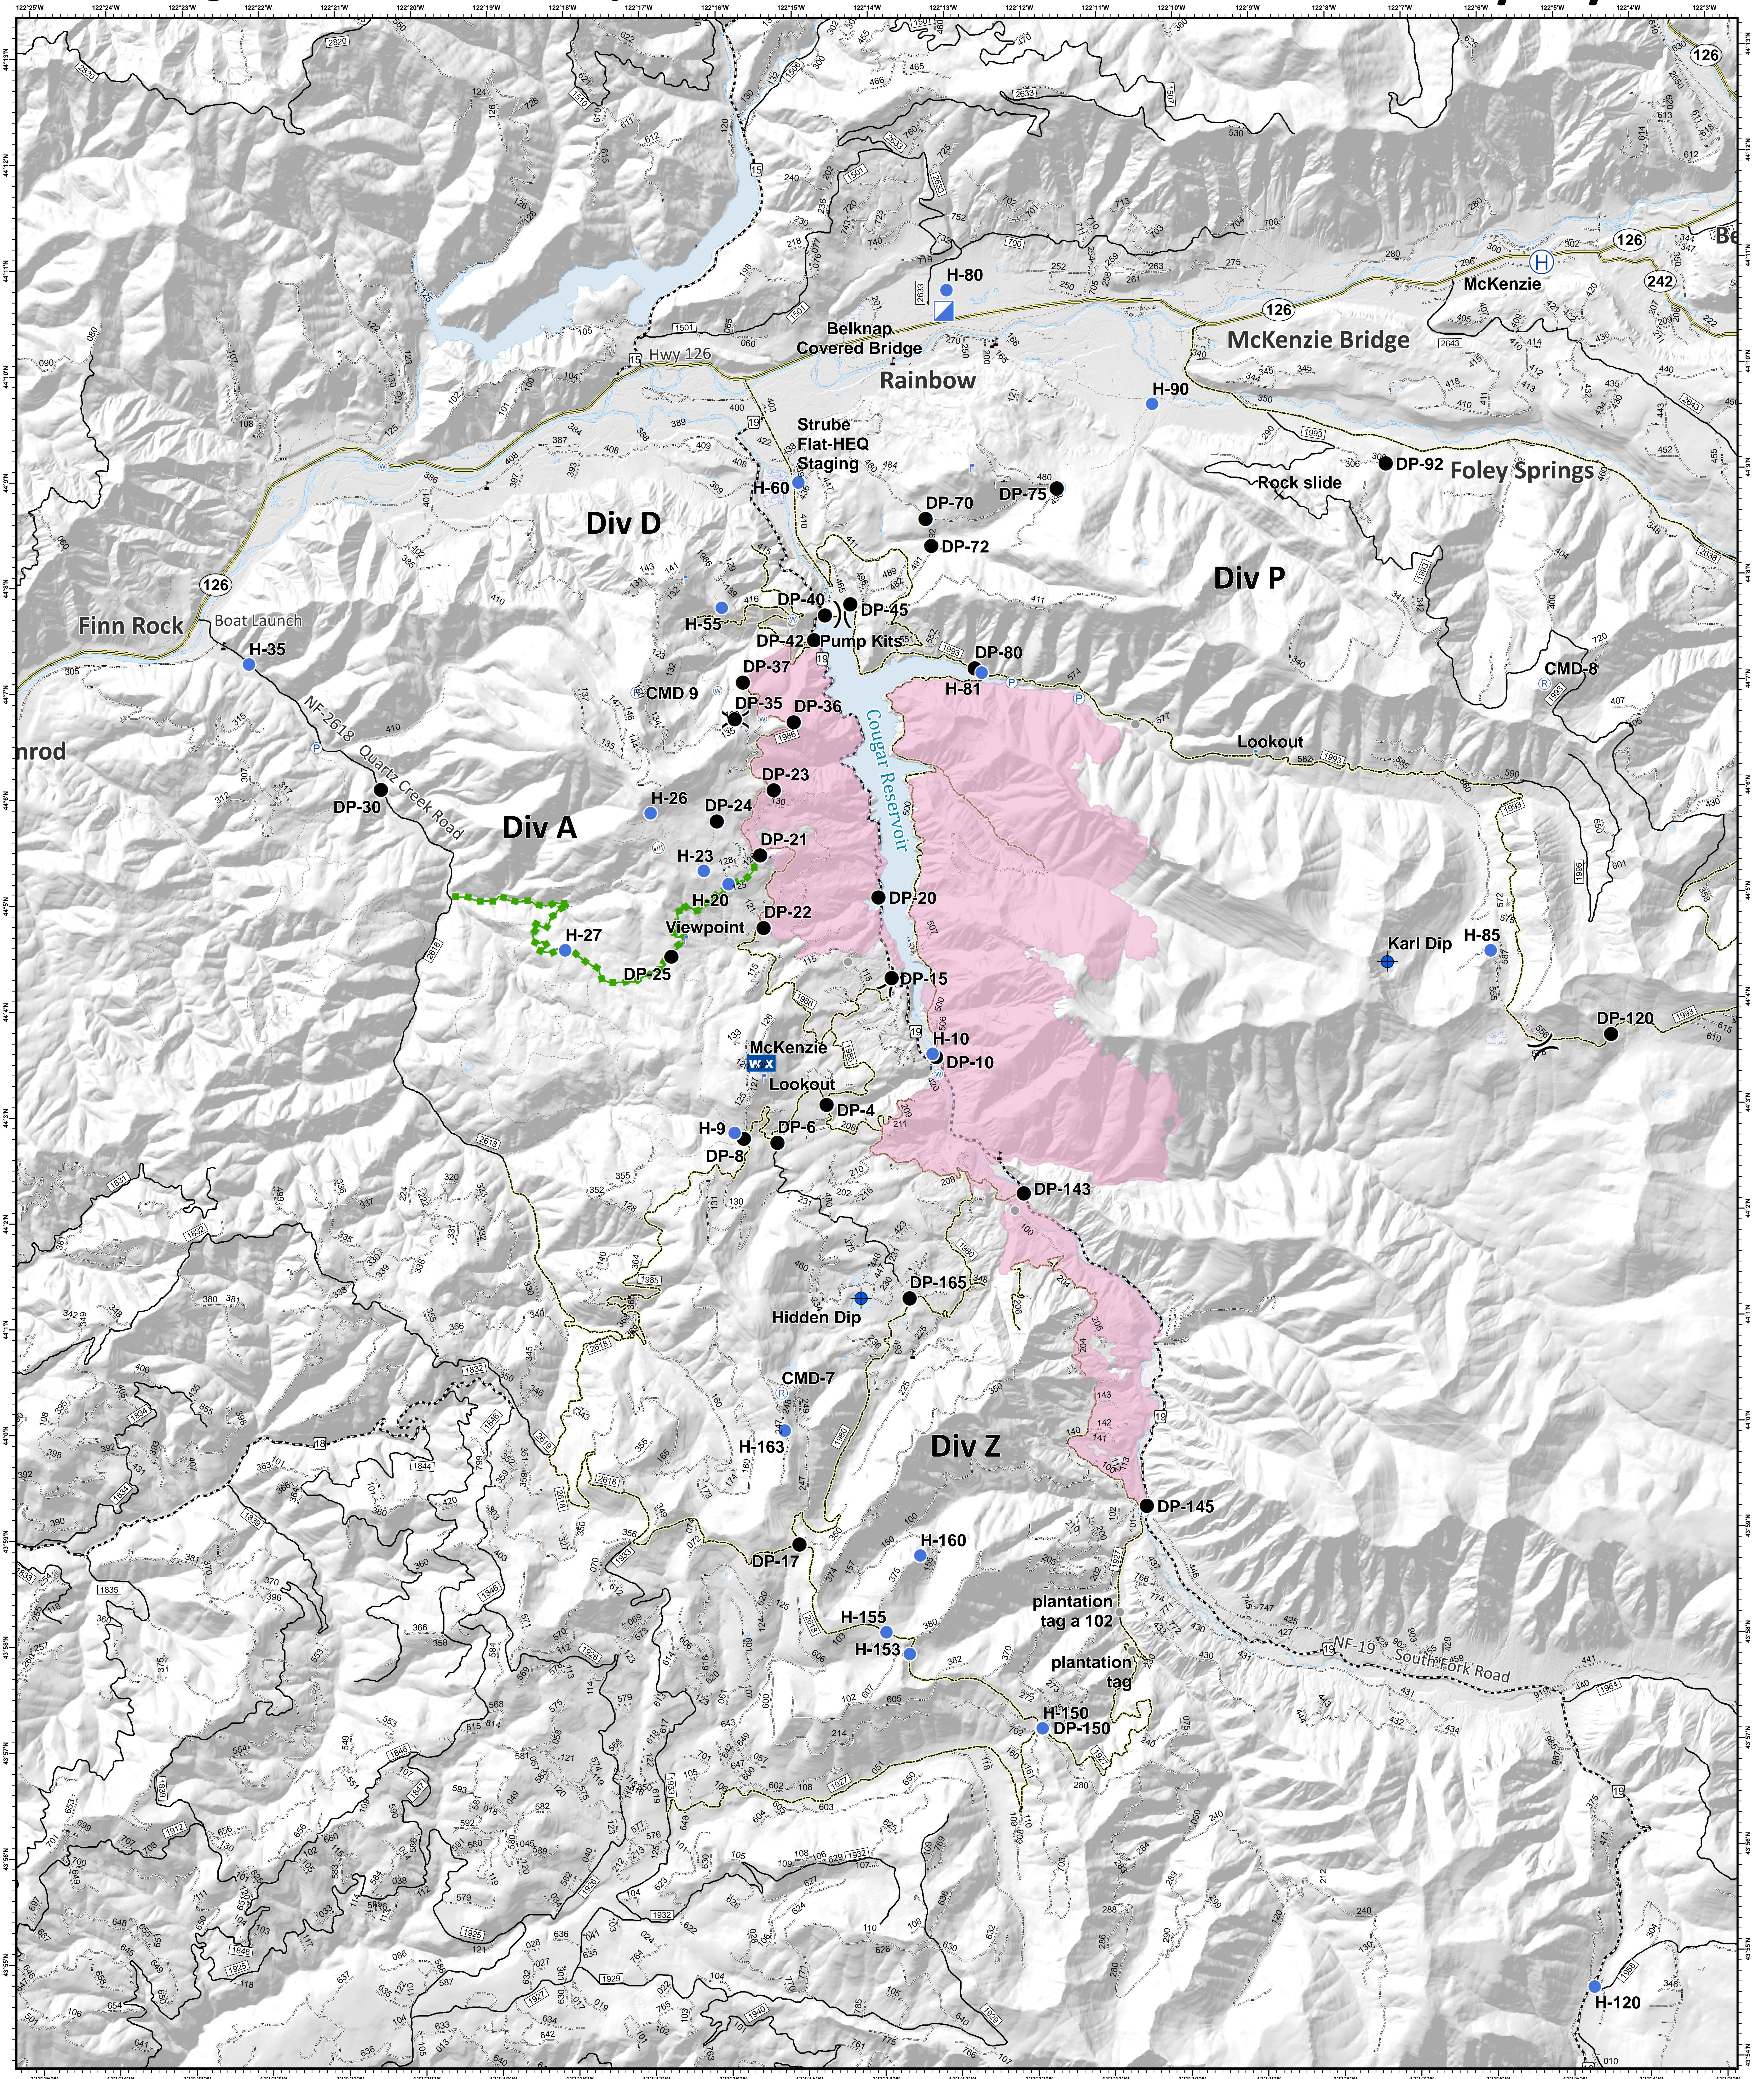

Terwilliger - EMS Transport

09/19/2018

Terwilliger OR-WIF-180227

Fire perimeter as of
09/14/2018 2338 hrs
11,082 Acres

Updated
Sep 18, 2018
© 2021

- ✕ Closure
- 📍 Dip Site
- Drop Point
- Ⓜ Helibase
- Helispot
- 🏠 Incident Command Post
- 📶 Internet Access
- 🏠 Lookout
- 📶 Mobile Weather Unit
- 📶 Repeater
- 📶 Staging Area
- 💧 Water Source
- 🚛 Water Tank
- ⚠ Value at Risk
- Ⓜ Other
- Ⓜ Division Break
- 🚚 Escape Route
- 🛣 State Highway
- 🛣 Arterial Road
- 🛣 Collector Road
- 🛣 Local Road

0 0.5 1 2 Miles
NAD83 UTM10N