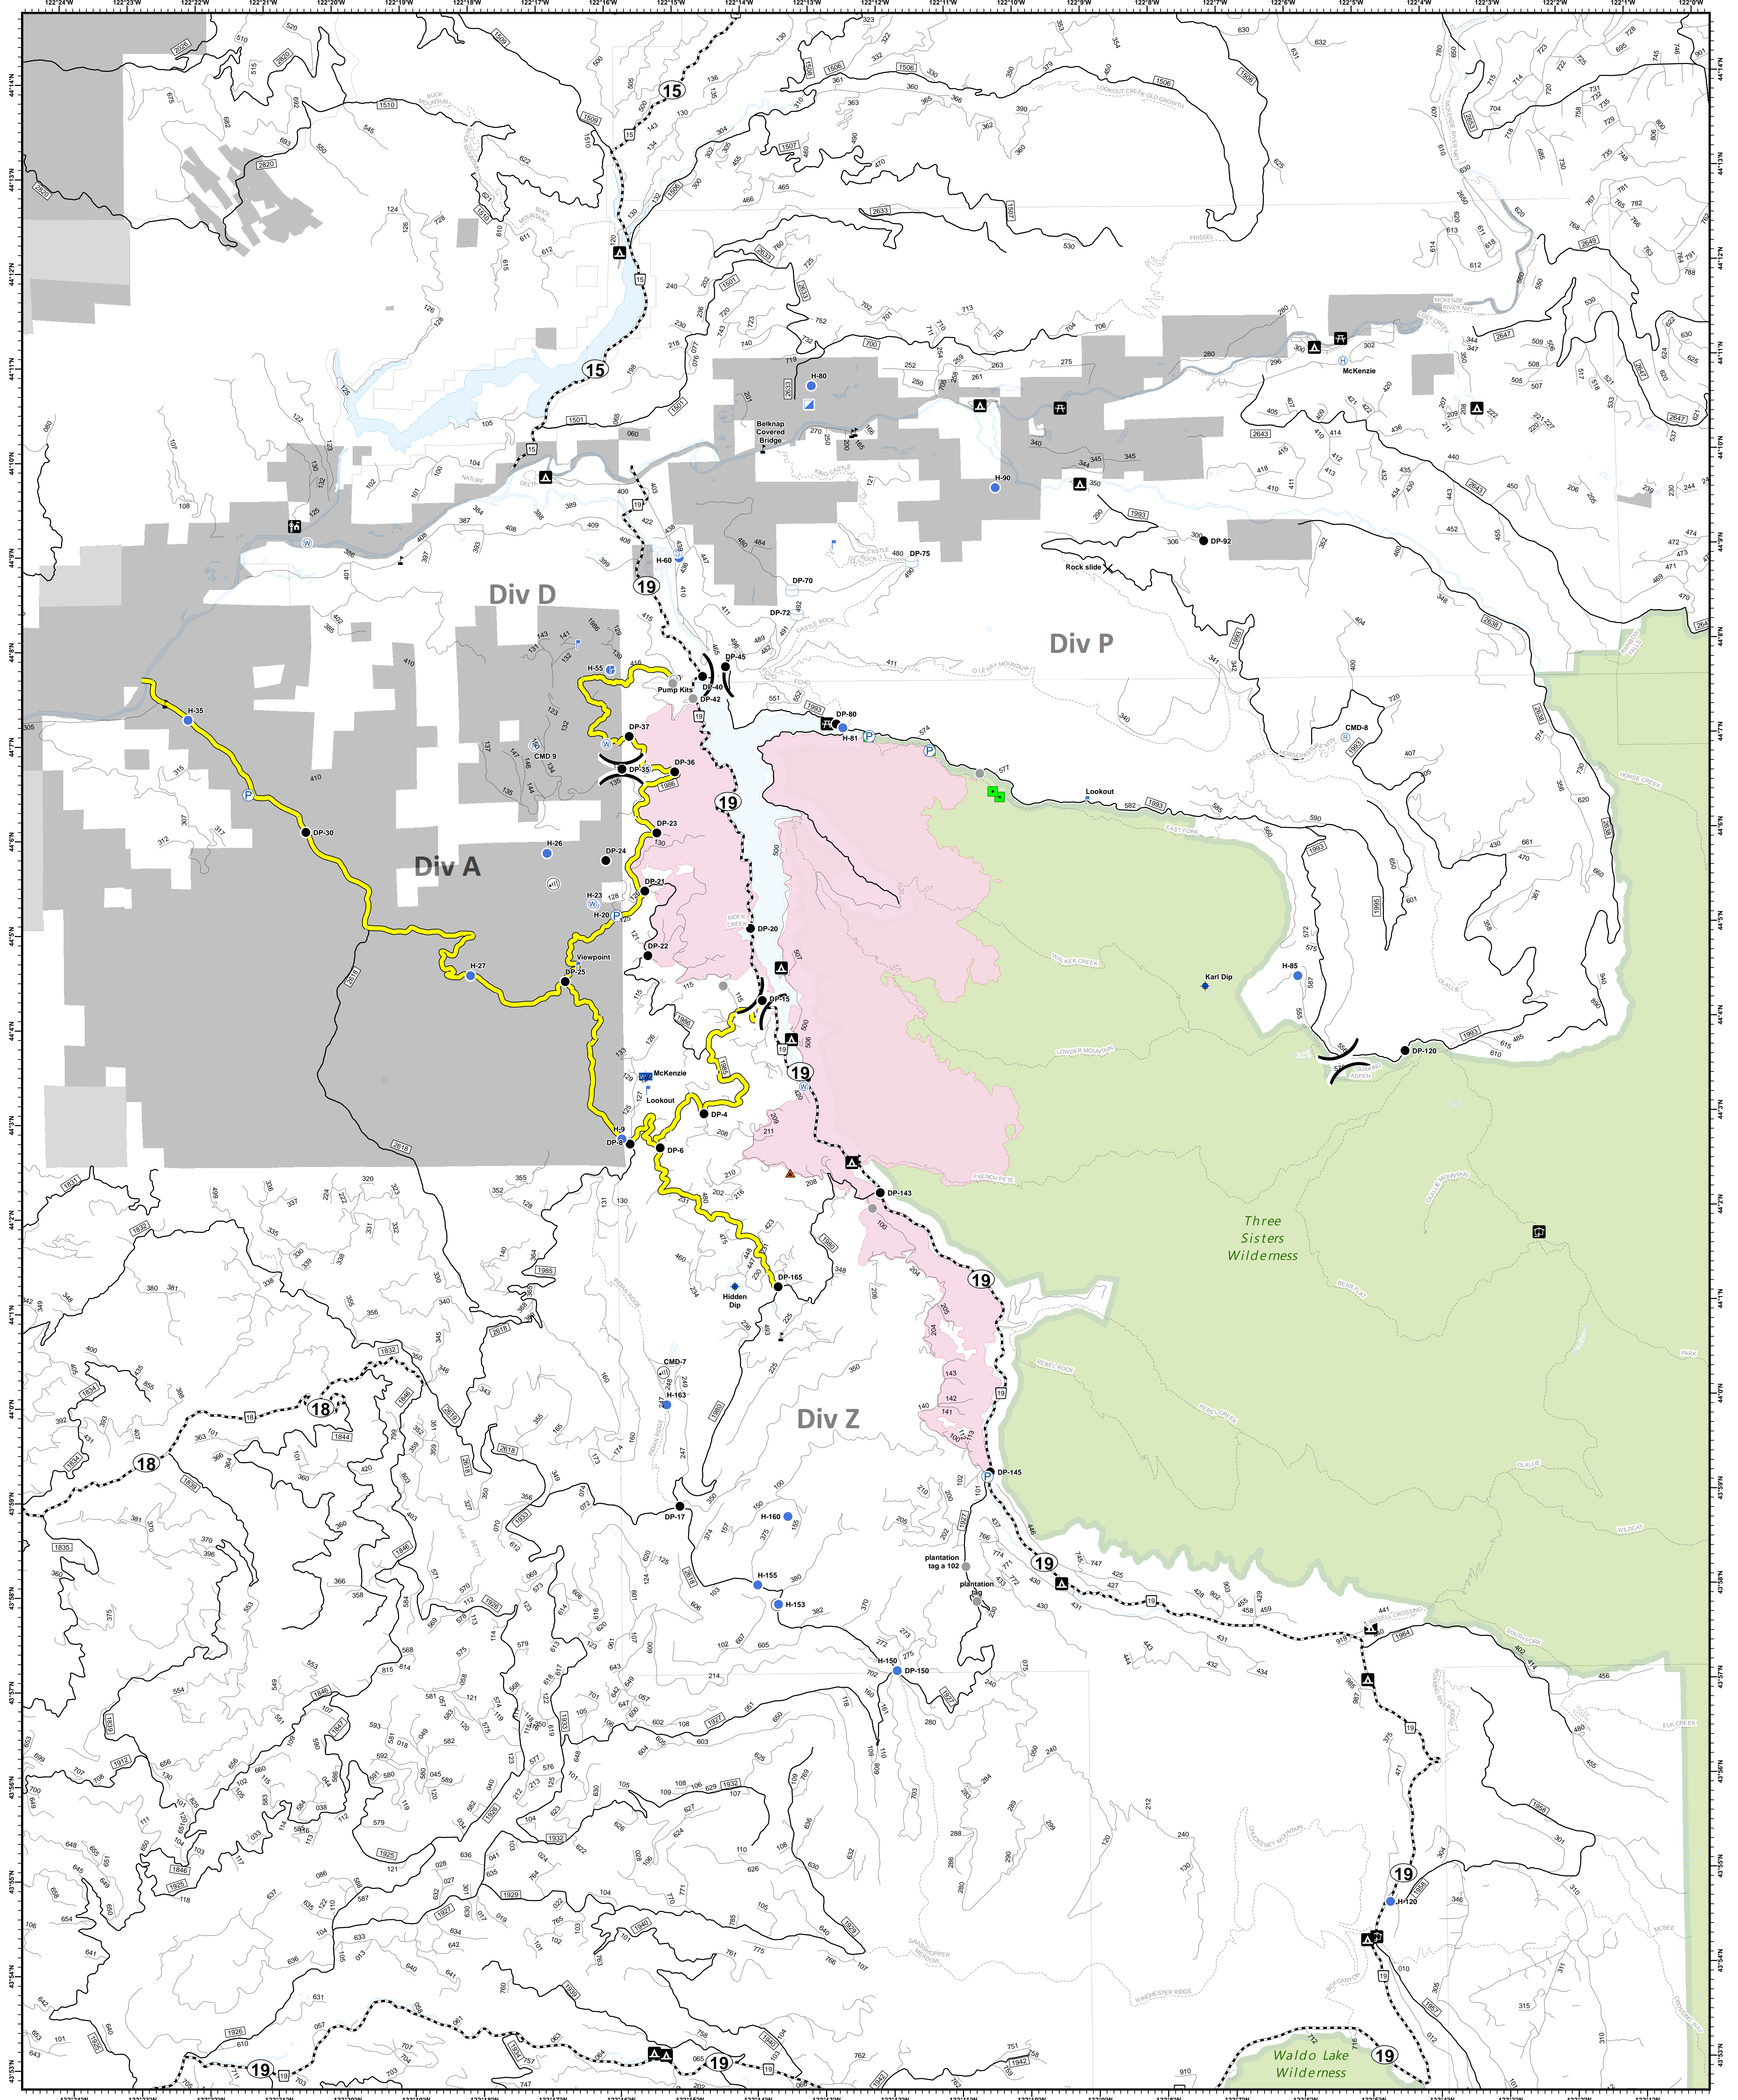

Terwilliger - Transportation

09/19/2018

Terwilliger
Transportation
OR-WIF-180227
Fire perimeter as of
09/14/2018 2338 hrs
11,082 Acres

- | | | | | |
|-----------------------|---------------------|---------------------|-------------------------|------------------------------|
| Impassable Road | Internet Access | Water Source | Campground | Antenna Road |
| Closure | Landmark | Water Tank | Forest Service Facility | Collector Road |
| Dip Site | Lookout | Mobile Weather Unit | Picnic Area | Local Road |
| Drop Point | Mobile Weather Unit | Pump | Ranger District Office | Private Industrial Ownership |
| Helibase | Repeater | Staging Area | Private Ownership | US Forest Service |
| Incident Command Post | Staging Area | Staging Area | Wilderness | |

0 0.75 1.5 3 Miles

NAD83 UTM10N