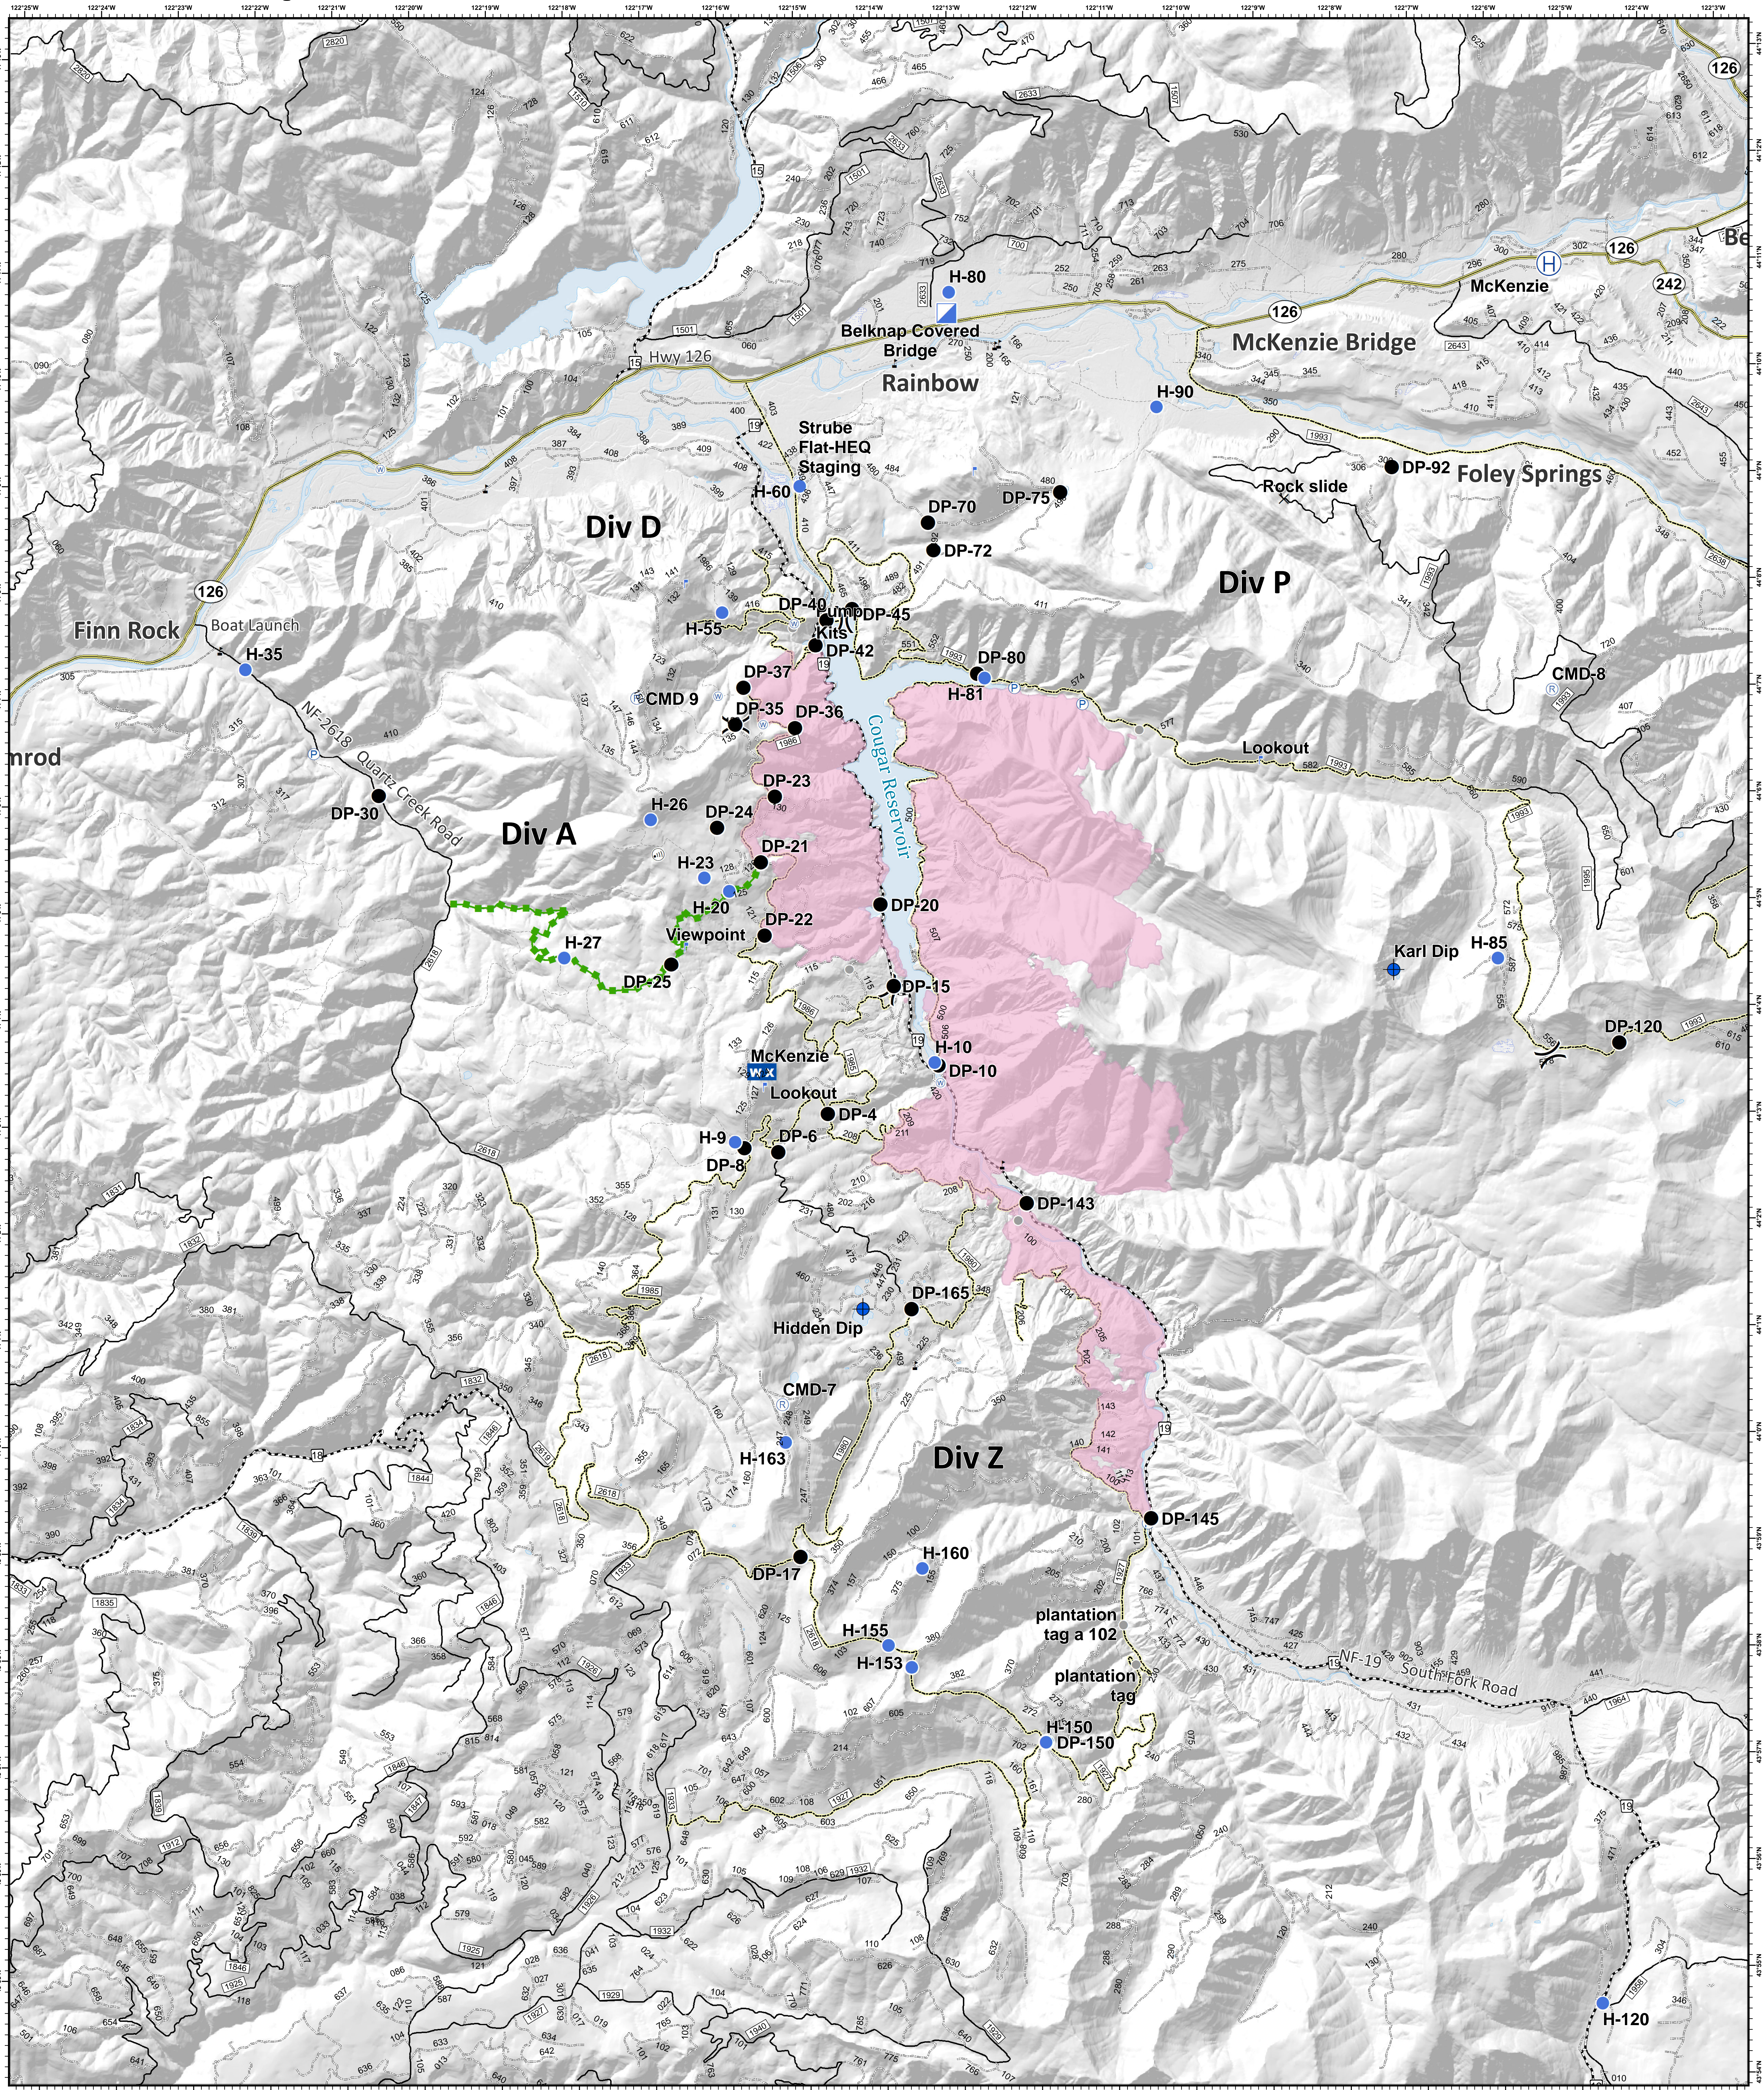

# EMS Transport

## Terwilliger

OR-WIF-180227

09/20/2018

Fire perimeter as of  
09/14/2018 2338 hrs  
11,082 Acres

Updated:  
Sep 19, 2018  
© 2002

- |   |   |   |     |
|---|---|---|-----|
| × | Ⓜ | Ⓜ | —+— |
| Ⓜ | Ⓜ | Ⓜ | —   |
| ● | Ⓜ | Ⓜ | —   |
| Ⓜ | Ⓜ | Ⓜ | —   |
| Ⓜ | Ⓜ | ) | —   |
| Ⓜ | Ⓜ |   |     |

0 0.5 1 2 Miles  
NAD83 UTM10N