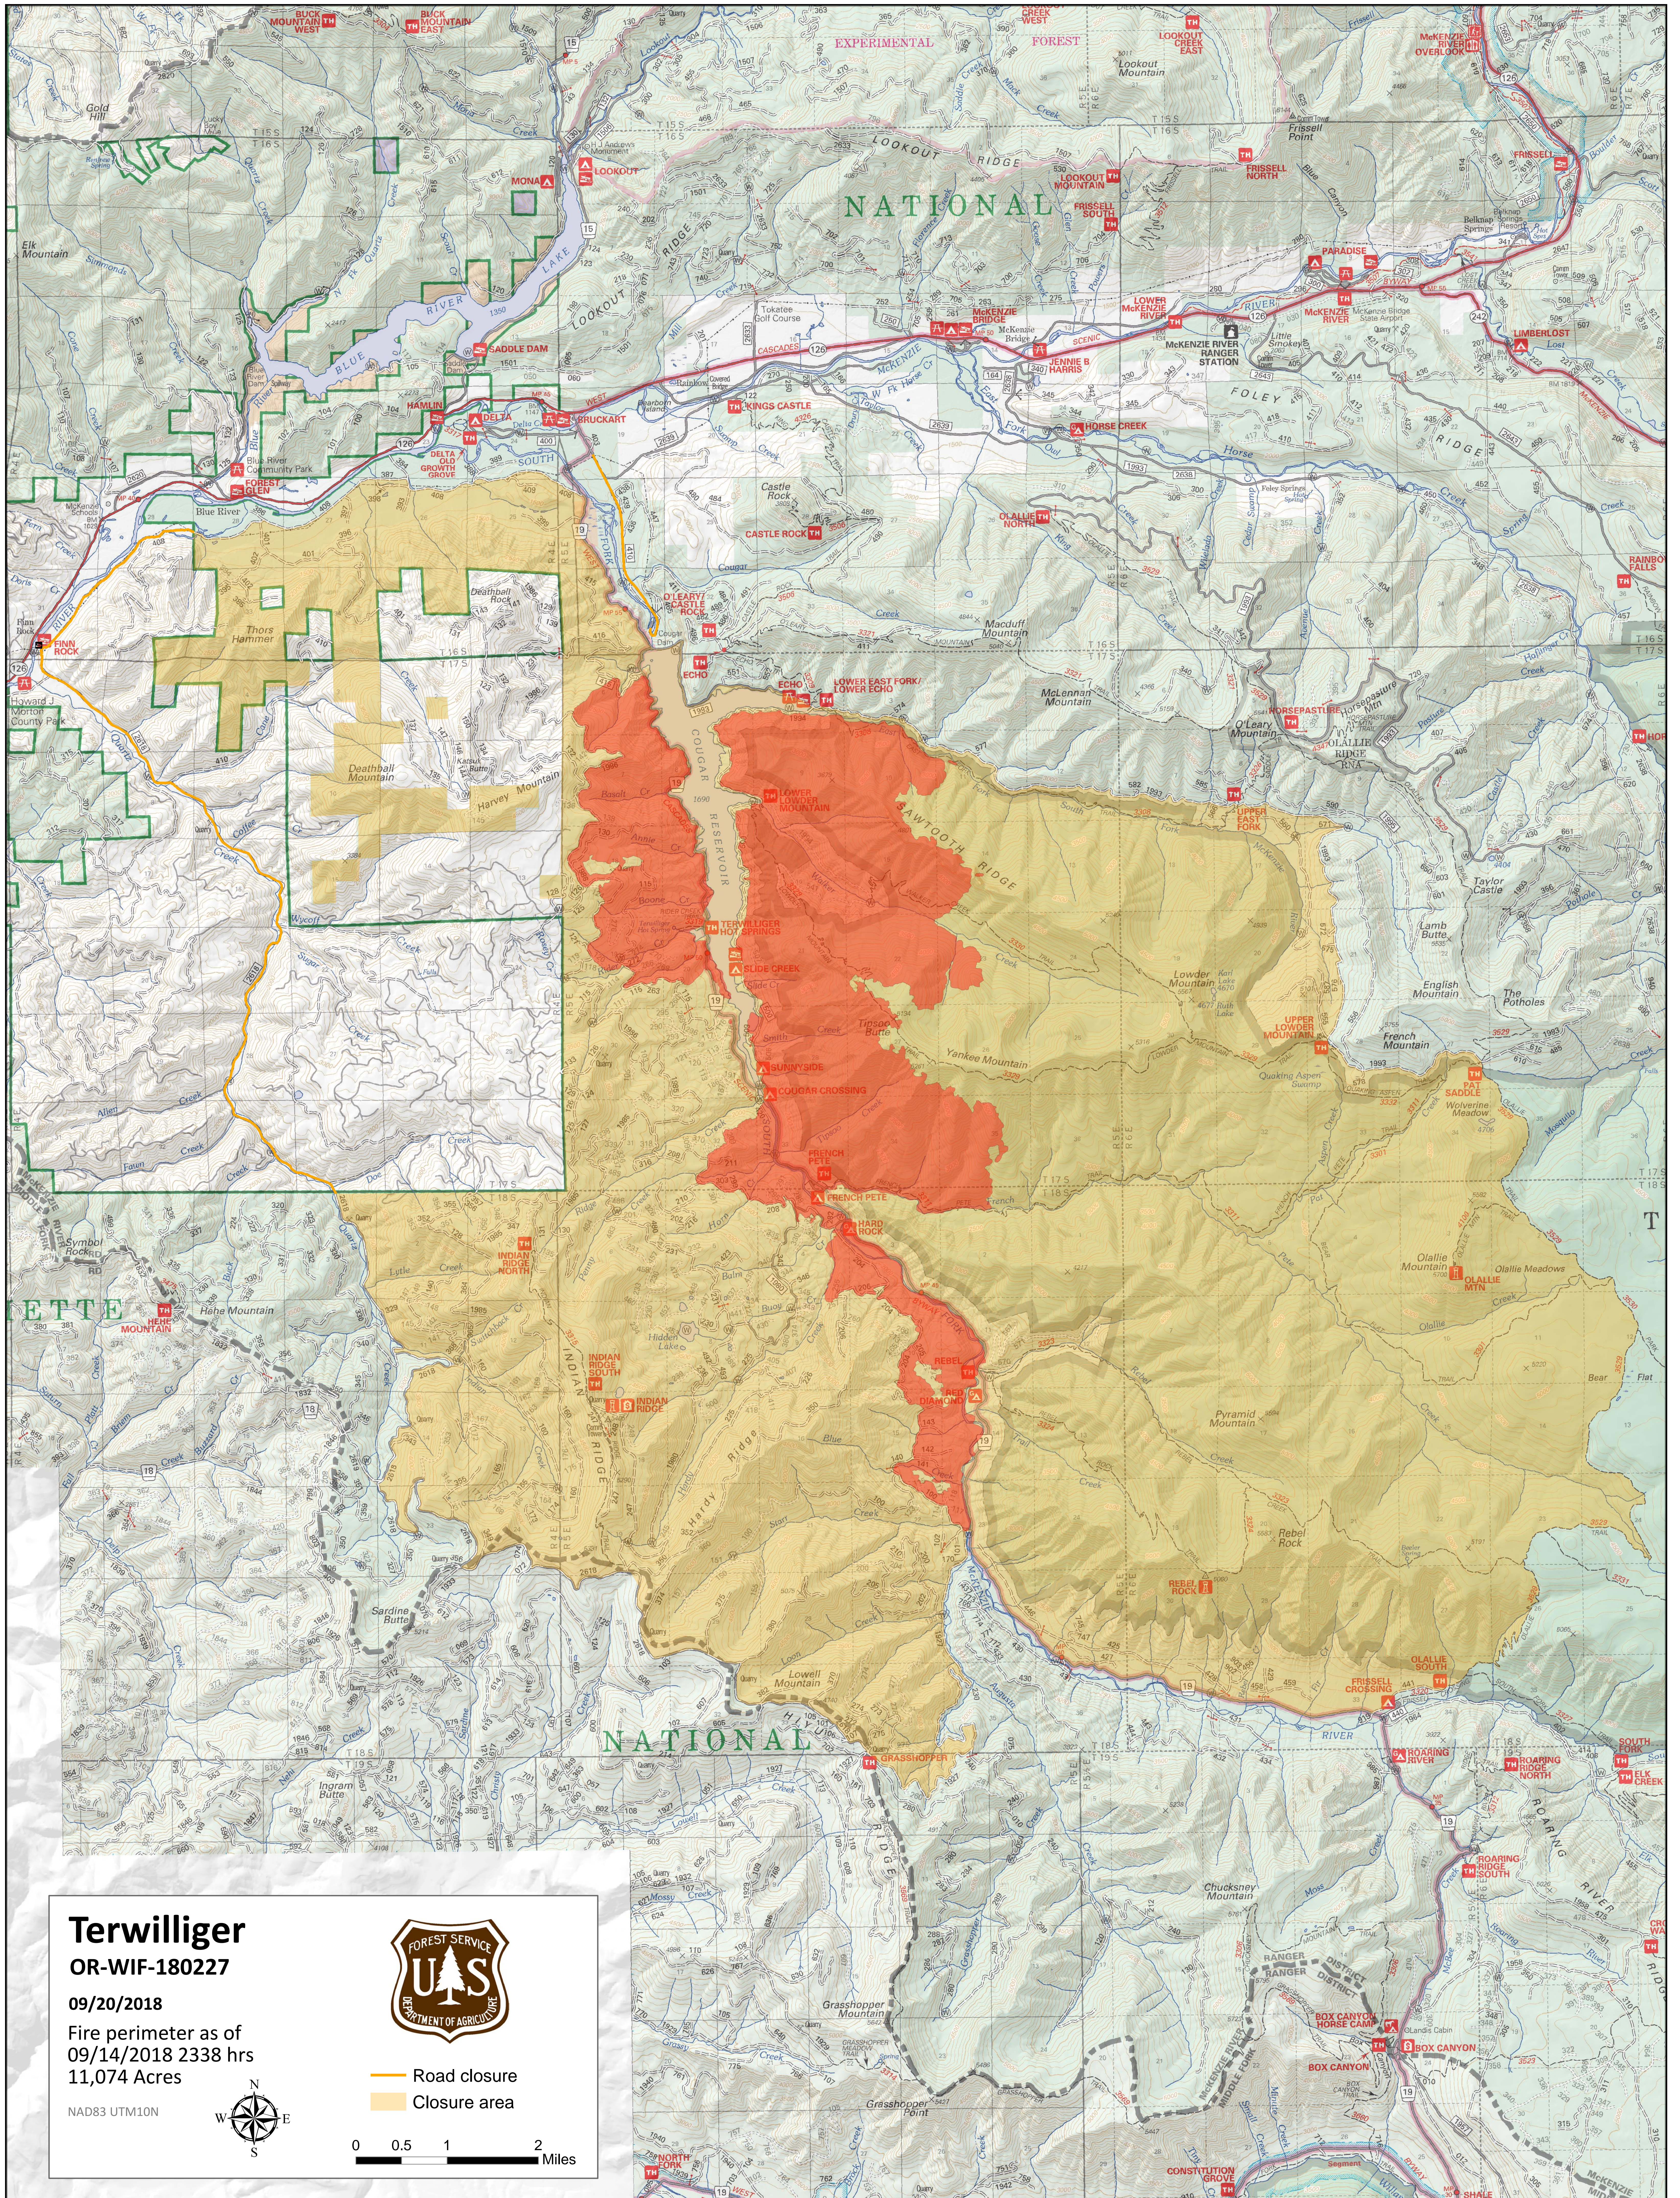

Information - Closure Area

Terwilliger
OR-WIF-180227

09/20/2018
Fire perimeter as of
09/14/2018 2338 hrs
11,074 Acres

NAD83 UTM10N

— Road closure
— Closure area