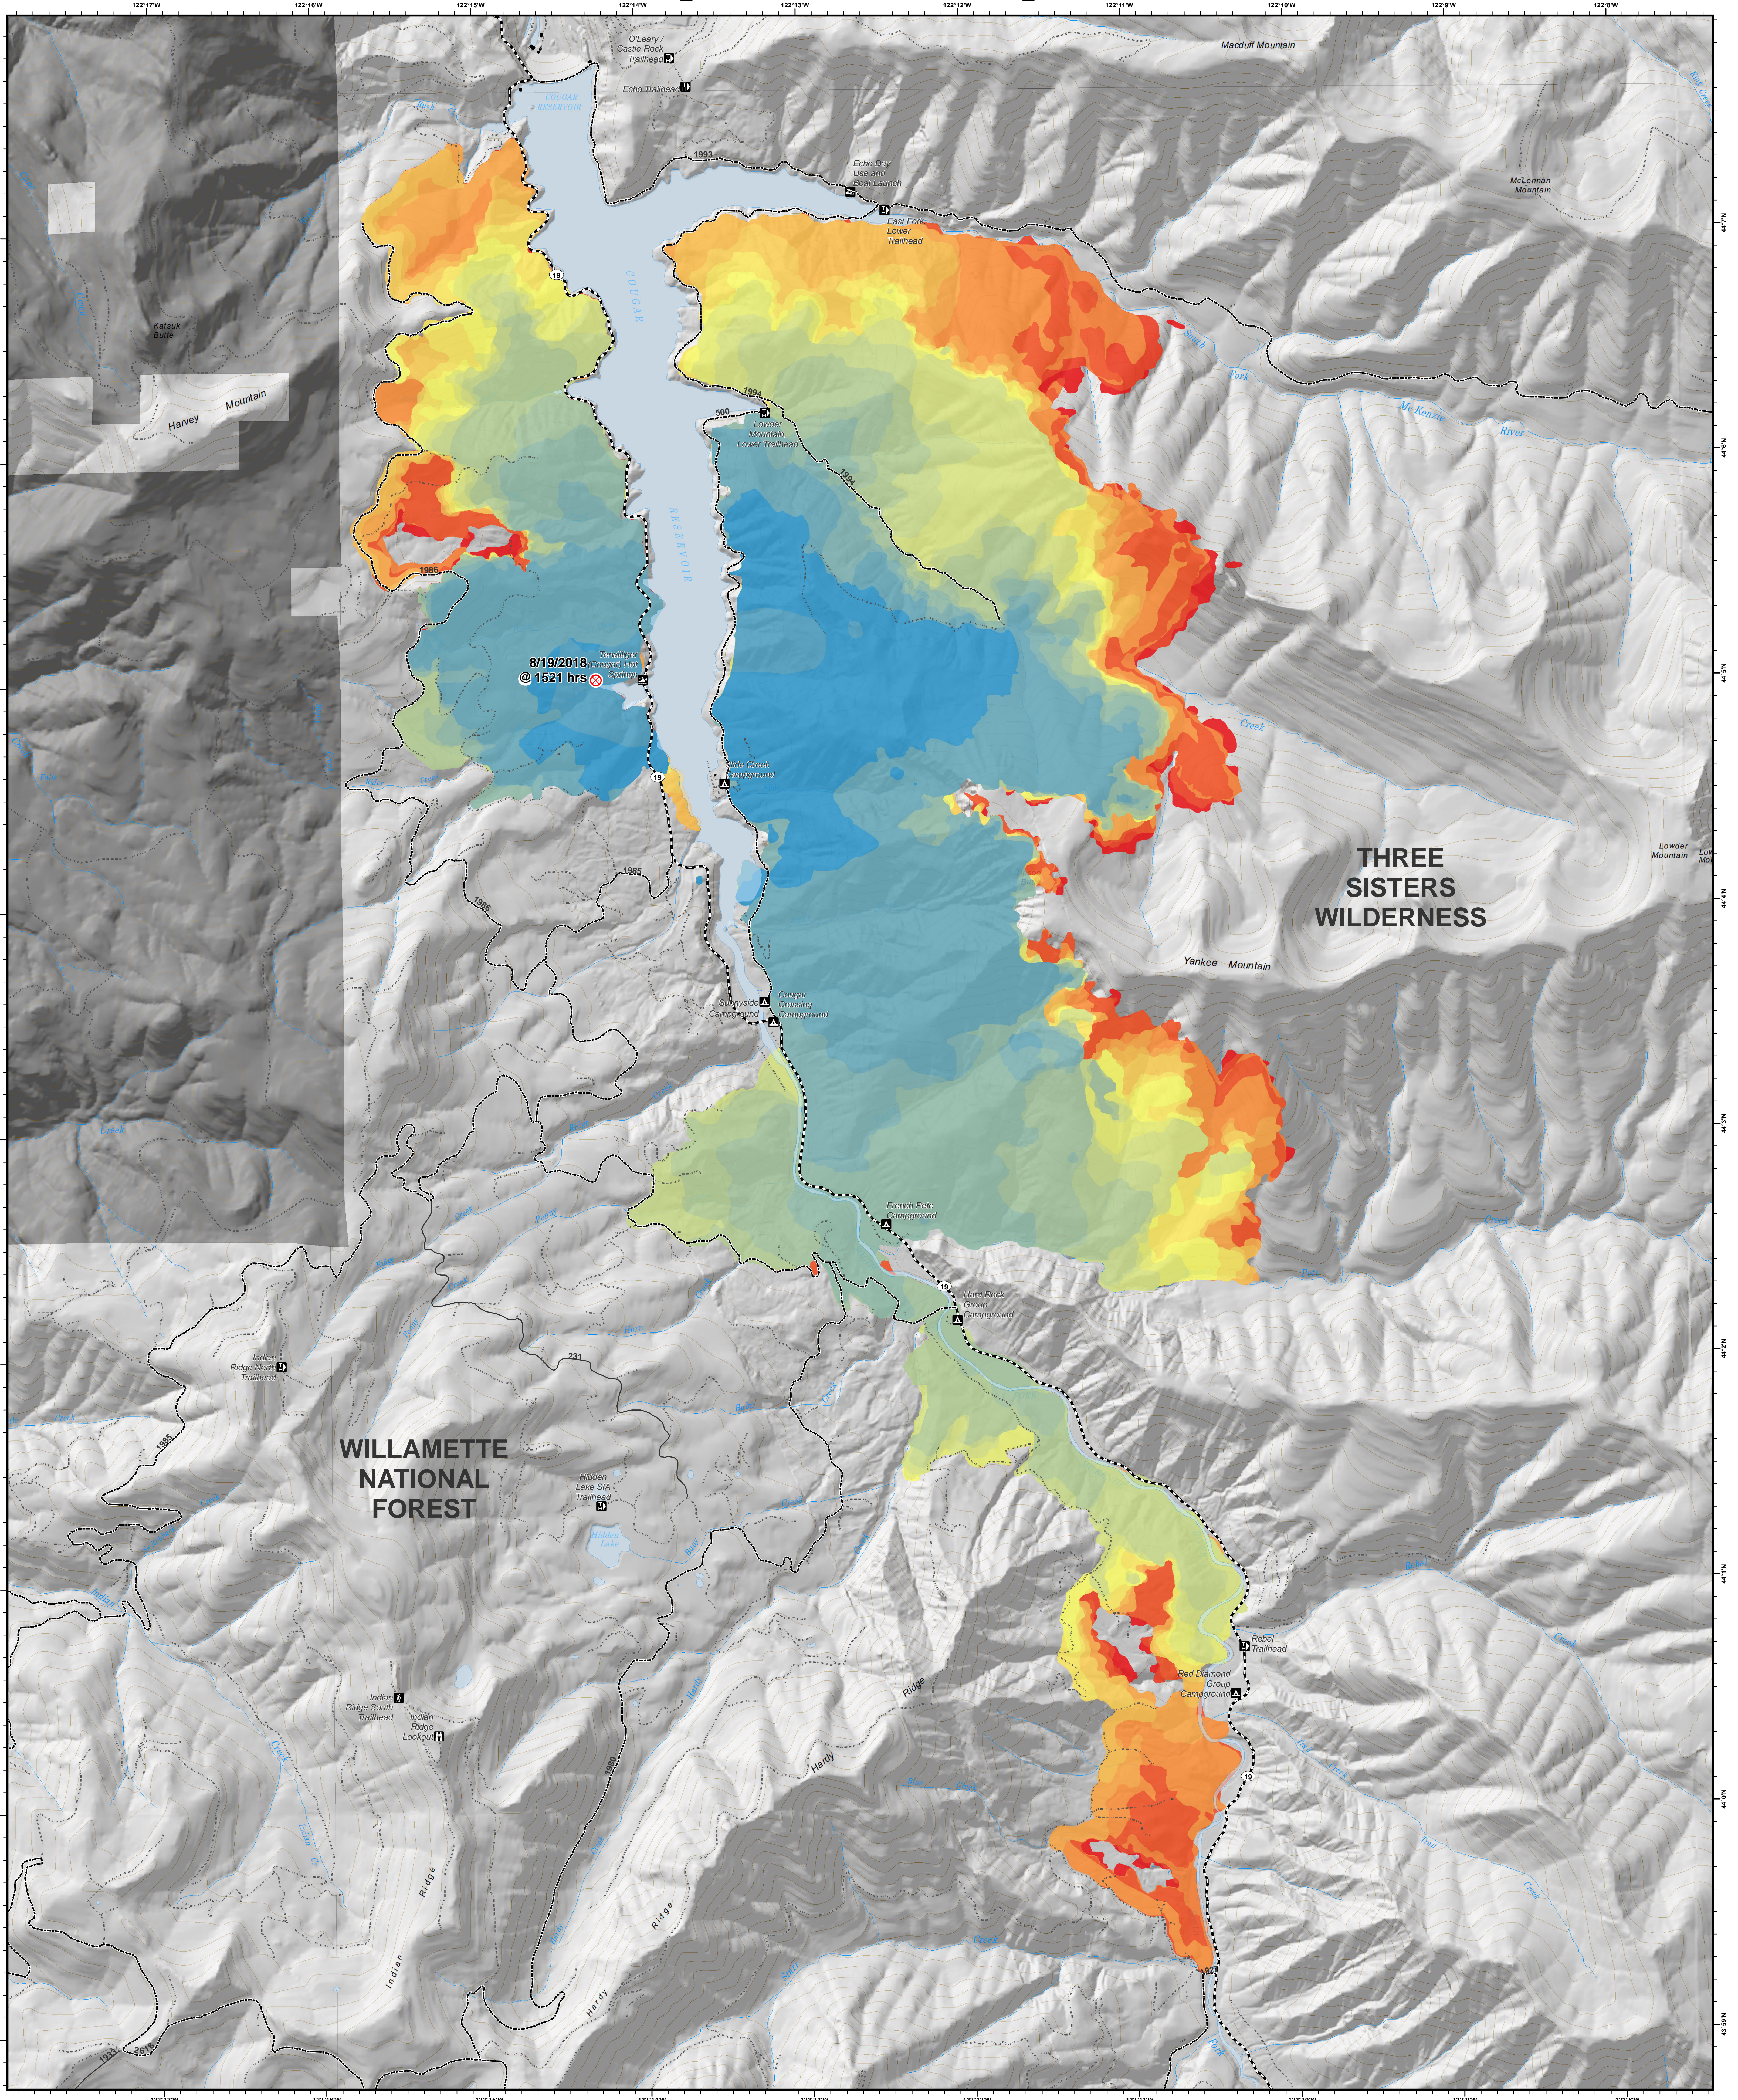

# Terwilliger Fire - Progression

## Terwilliger

OR-WIF-180227

09/20/2018

Fire perimeter as of  
09/14 2338 hrs  
11,082 Acres

### PROGRESSION DATE, ACRES OF INCREASE

8/21/2018, 1032	8/29/2018, 586	9/05/2018, 388
8/21/2018, 217	8/30/2018, 706	9/07/2018, 609
8/23/2018, 1964	8/31/2018, 279	9/08/2018, 173
8/23/2018, 531	9/01/2018, 276	9/09/2018, 571
8/25/2018, 959	9/02/2018, 324	9/10/2018, 95
8/26/2018, 674	9/03/2018, 290	9/13/2018, 117
8/28/2018, 903	9/04/2018, 422	

- Fire Origin
- Private Ownership
- US Forest Service

0 0.5 1  
Miles

NAD83 UTM10N