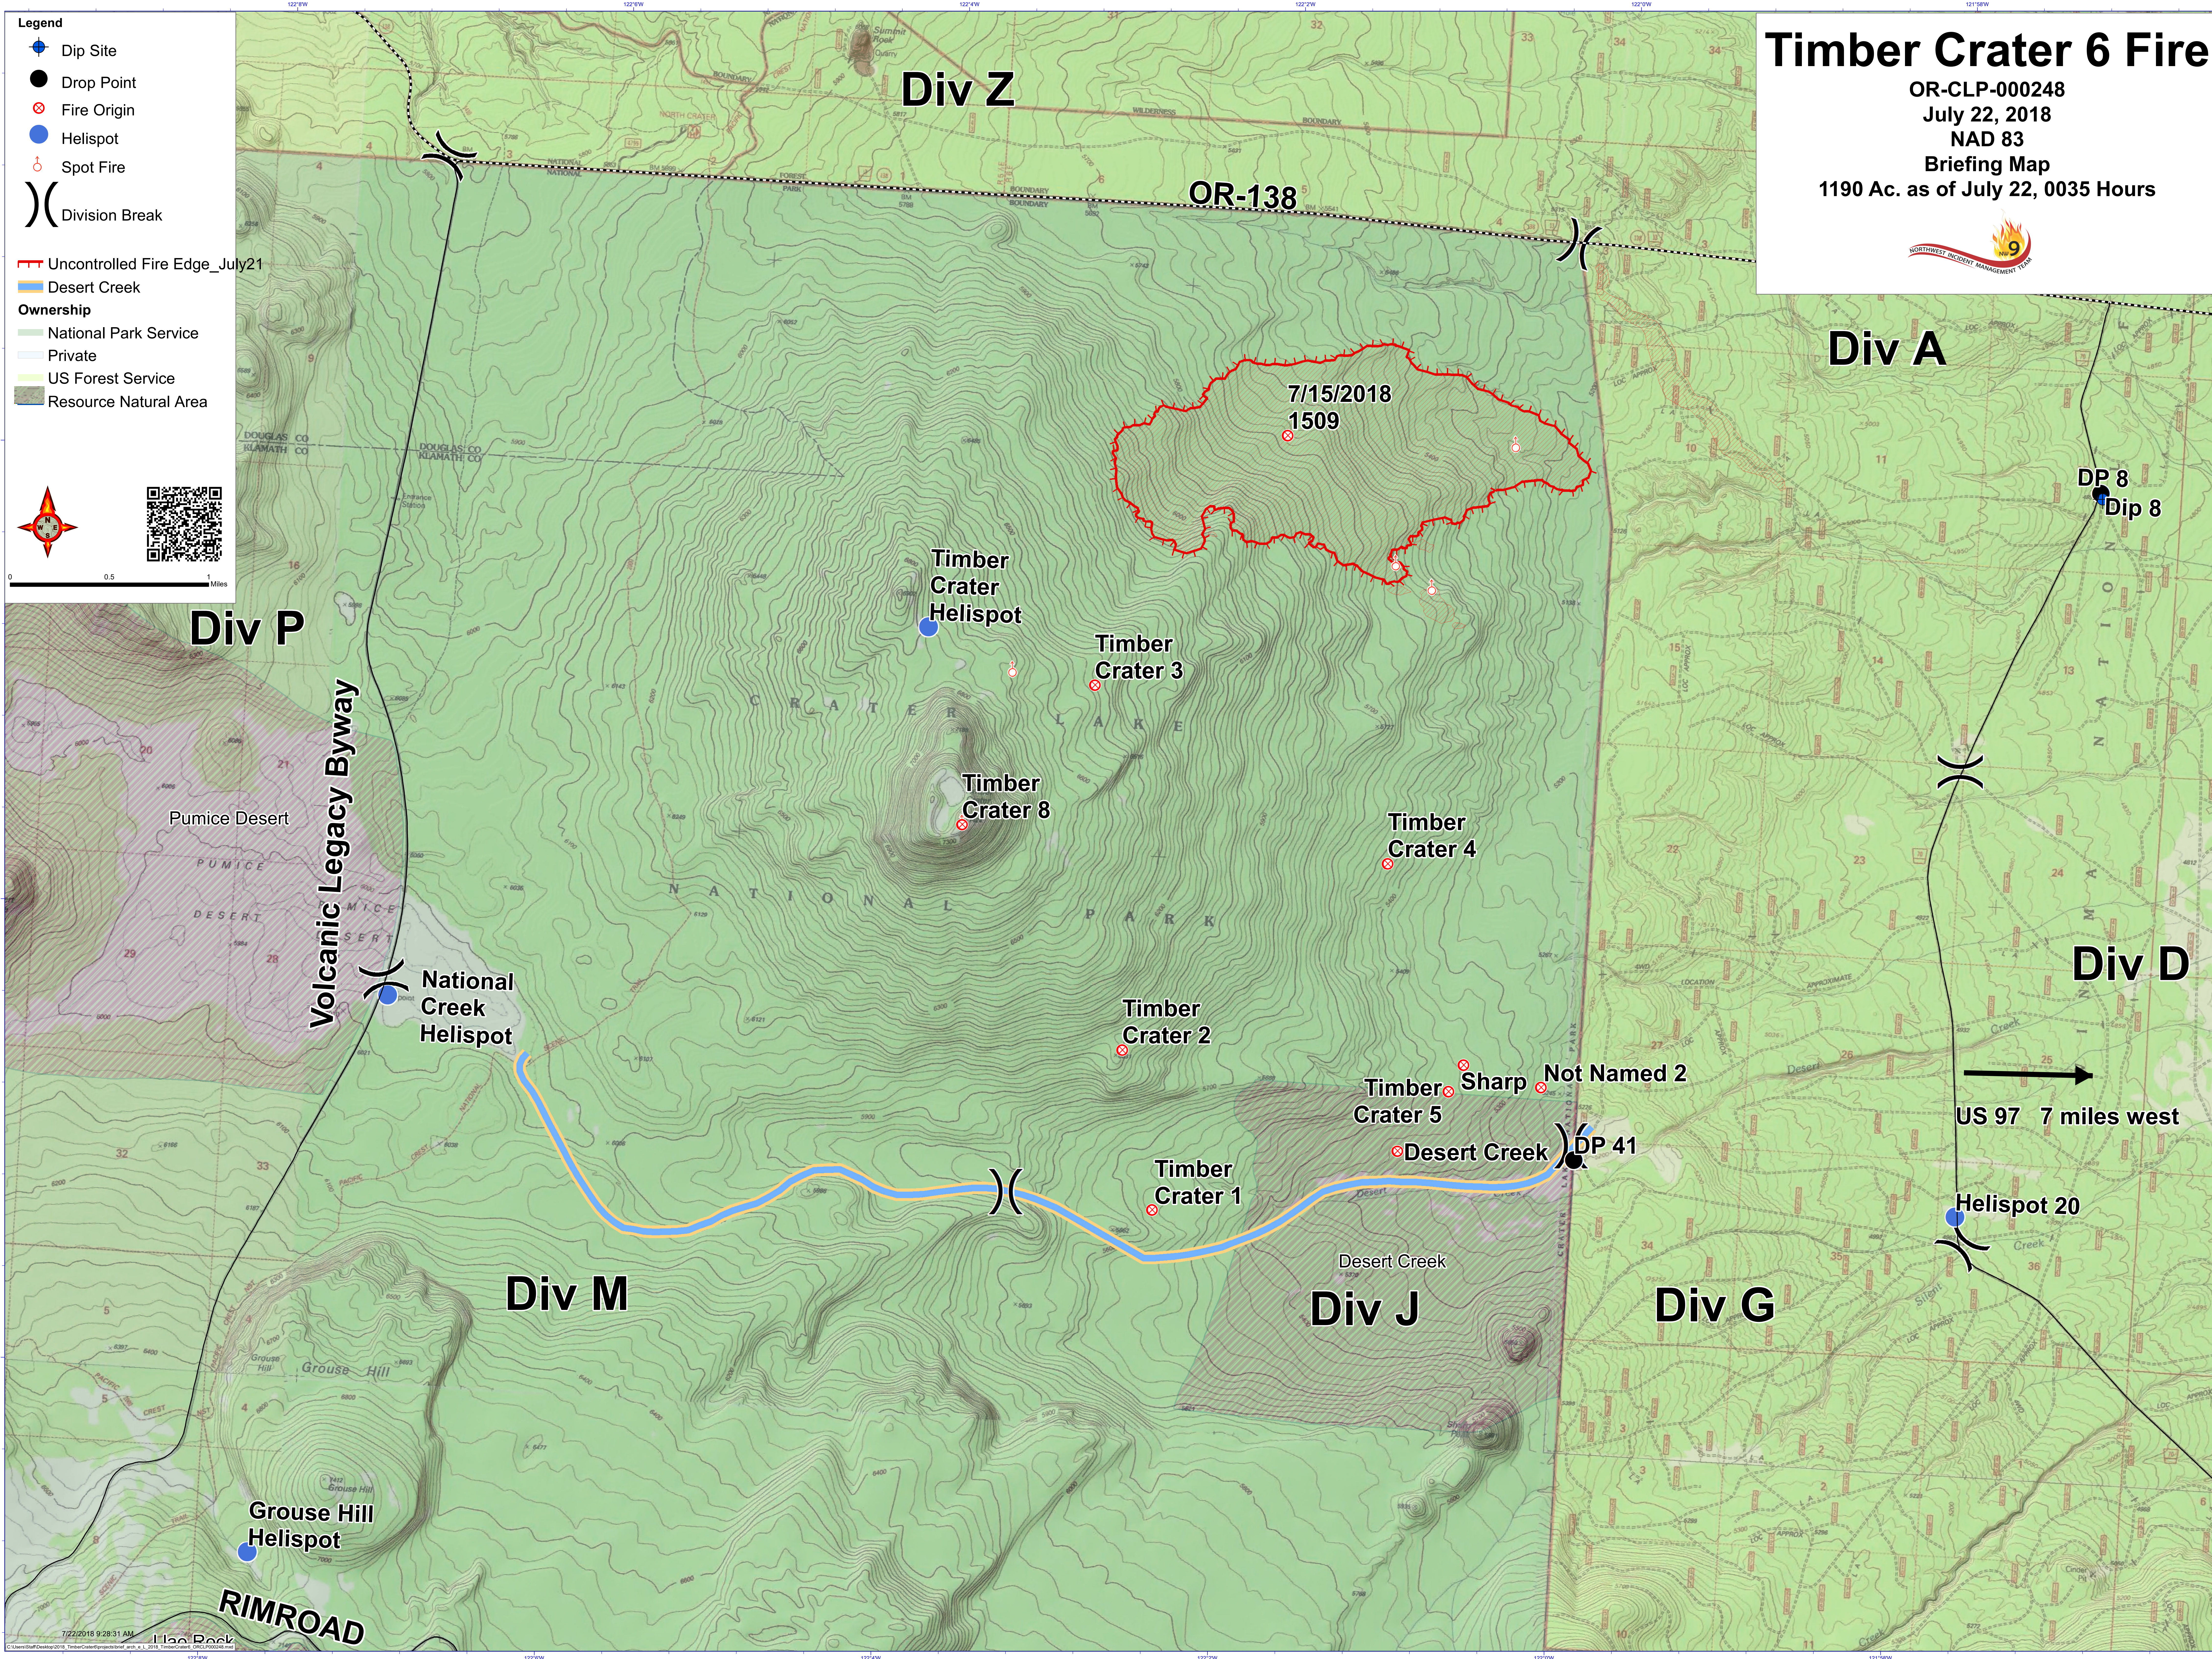

Timber Crater 6 Fire

OR-CLP-000248

July 22, 2018

NAD 83

Briefing Map

1190 Ac. as of July 22, 0035 Hours

Legend

- Dip Site
- Drop Point
- Fire Origin
- Helispot
- Spot Fire
- Division Break

Uncontrolled Fire Edge_July21

Desert Creek

Ownership

- National Park Service
- Private
- US Forest Service
- Resource Natural Area

Div Z

OR-138

Div A

Div P

Div D

Div M

Div J

Div G

7/15/2018
1509

Timber
Crater
Helispot

Timber
Crater 3

Timber
Crater 8

Timber
Crater 4

Timber
Crater 2

Timber
Crater 5

Sharp
Not Named 2

Timber
Crater 1

Desert Creek

DP 41

National
Creek
Helispot

Grouse Hill
Helispot

US 97 7 miles west

Helispot 20

RIMROAD