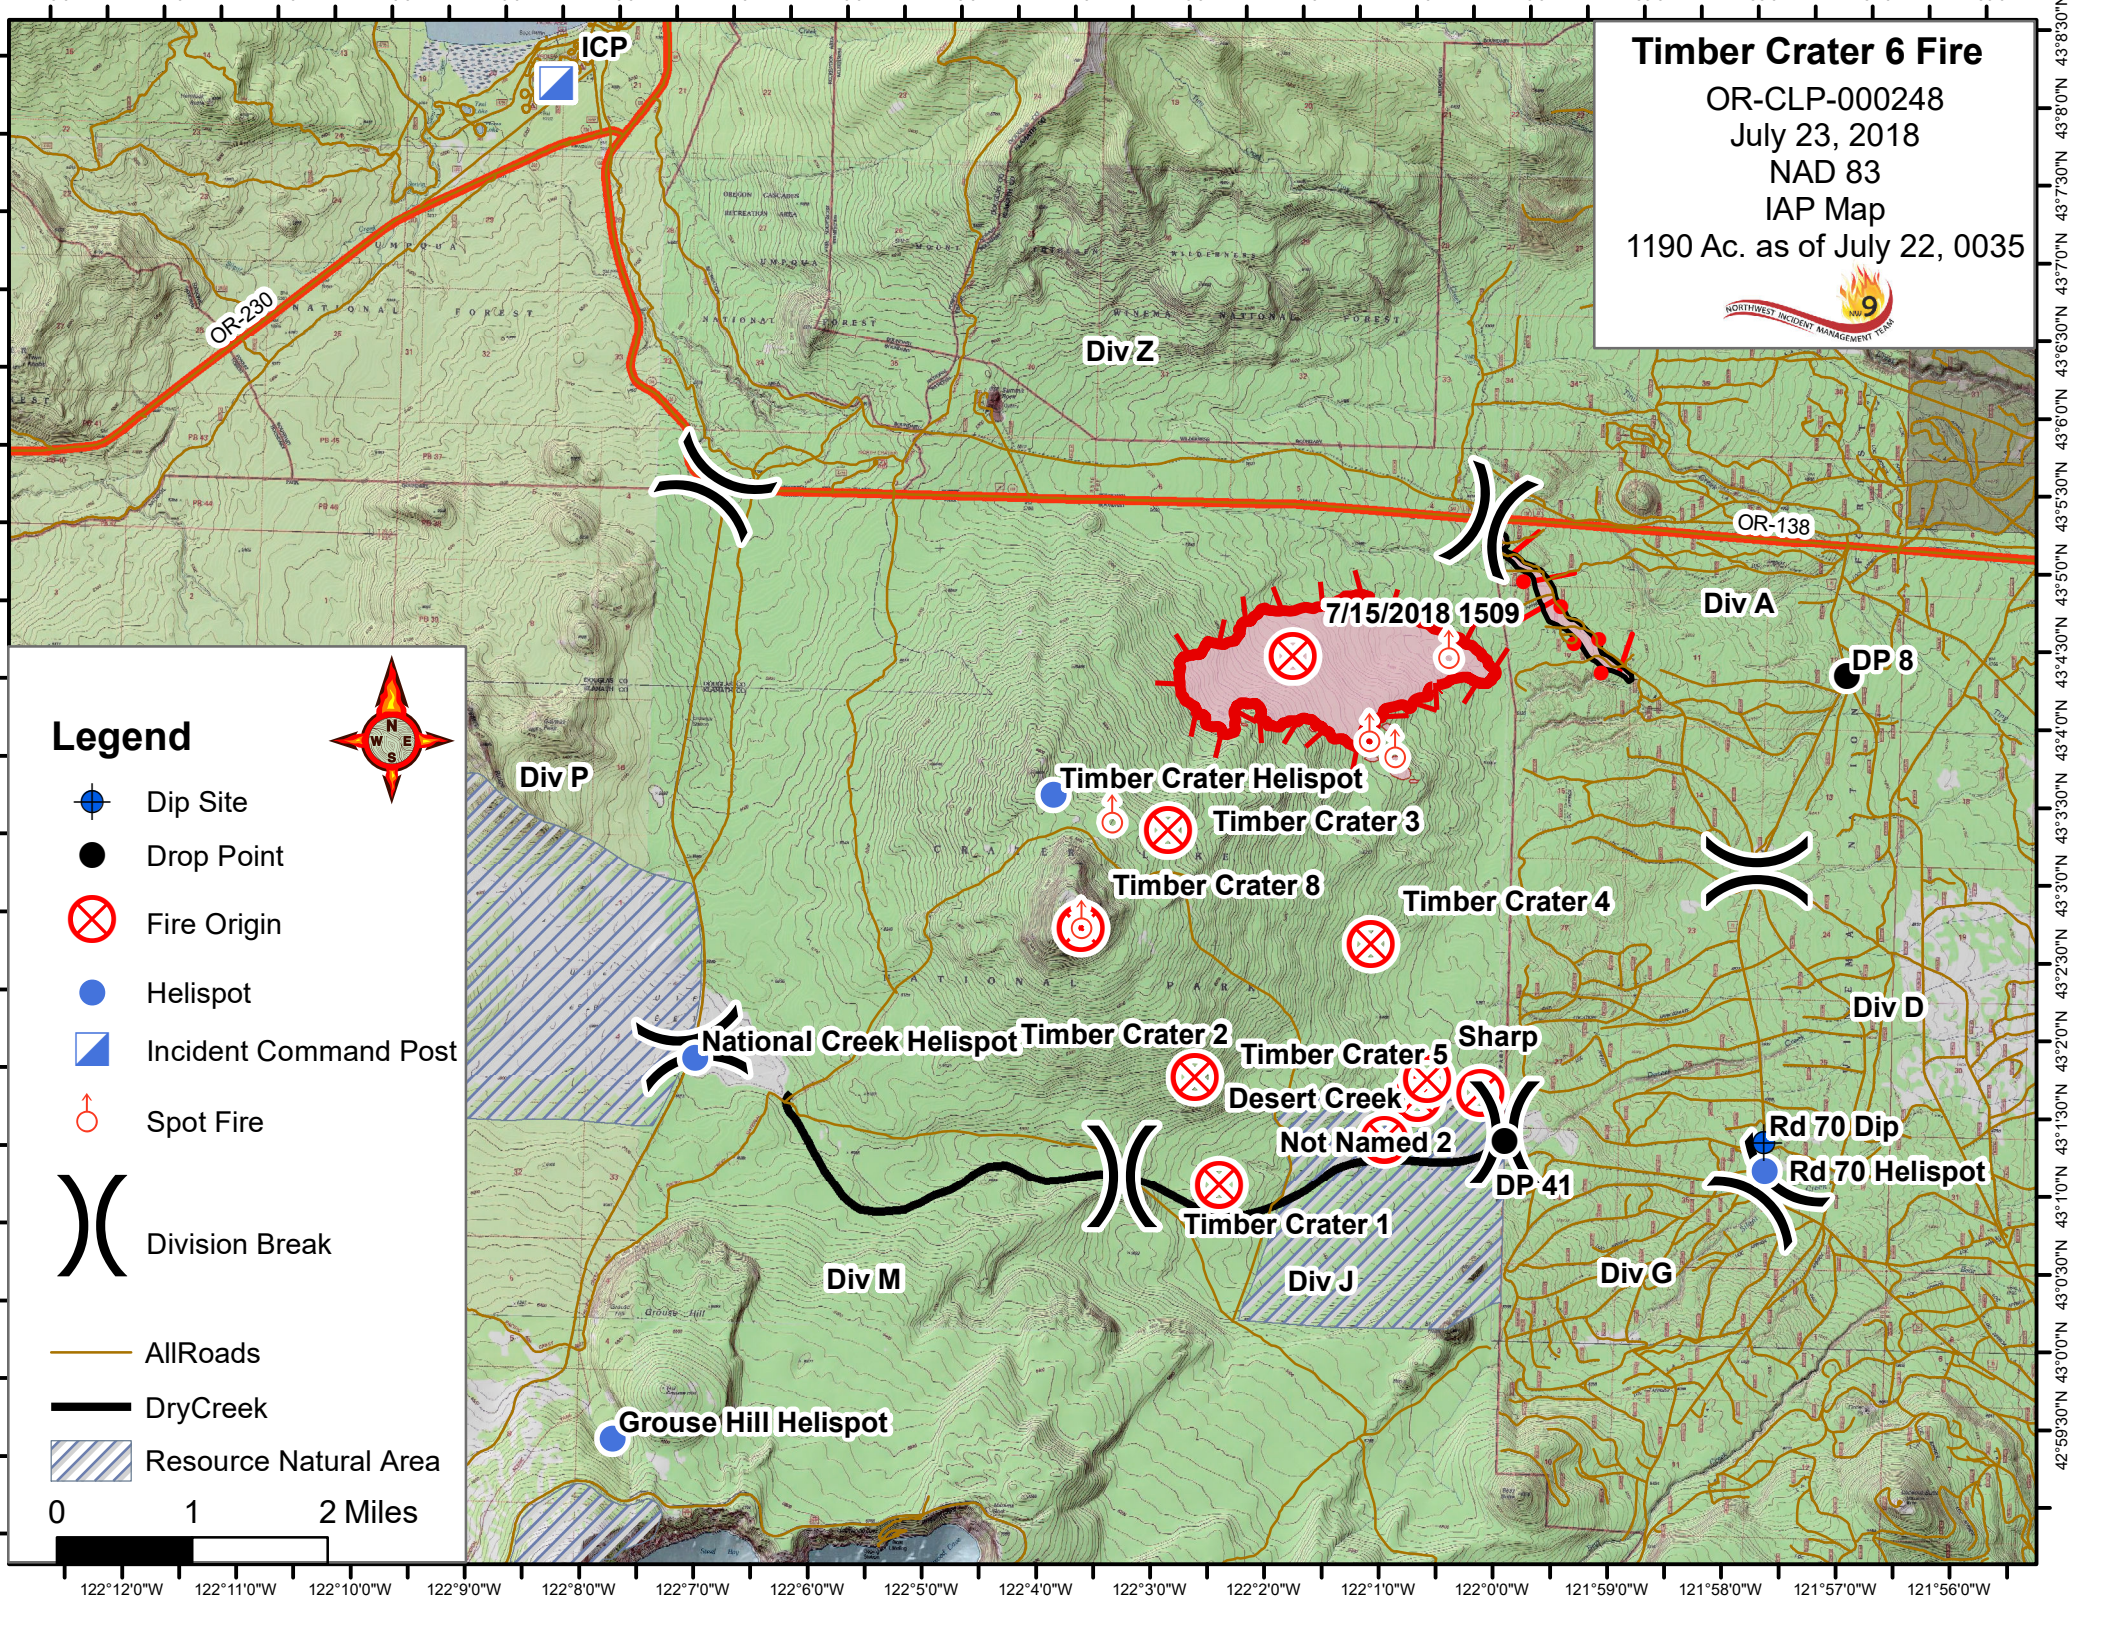

Timber Crater 6 Fire
 OR-CLP-000248
 July 23, 2018
 NAD 83
 IAP Map
 1190 Ac. as of July 22, 0035

Legend

- Dip Site
- Drop Point
- Fire Origin
- Helispot
- Incident Command Post
- Spot Fire
- Division Break
- AllRoads
- DryCreek
- Resource Natural Area

0 1 2 Miles

122°12'0"W 122°11'0"W 122°10'0"W 122°9'0"W 122°8'0"W 122°7'0"W 122°6'0"W 122°5'0"W 122°4'0"W 122°3'0"W 122°2'0"W 122°1'0"W 122°0'0"W 121°59'0"W 121°58'0"W 121°57'0"W 121°56'0"W

42°59'30"N 43°0'0"N 43°0'30"N 43°1'0"N 43°1'30"N 43°2'0"N 43°2'30"N 43°3'0"N 43°3'30"N 43°4'0"N 43°4'30"N 43°5'0"N 43°5'30"N 43°6'0"N 43°6'30"N 43°7'0"N 43°7'30"N 43°8'0"N 43°8'30"N