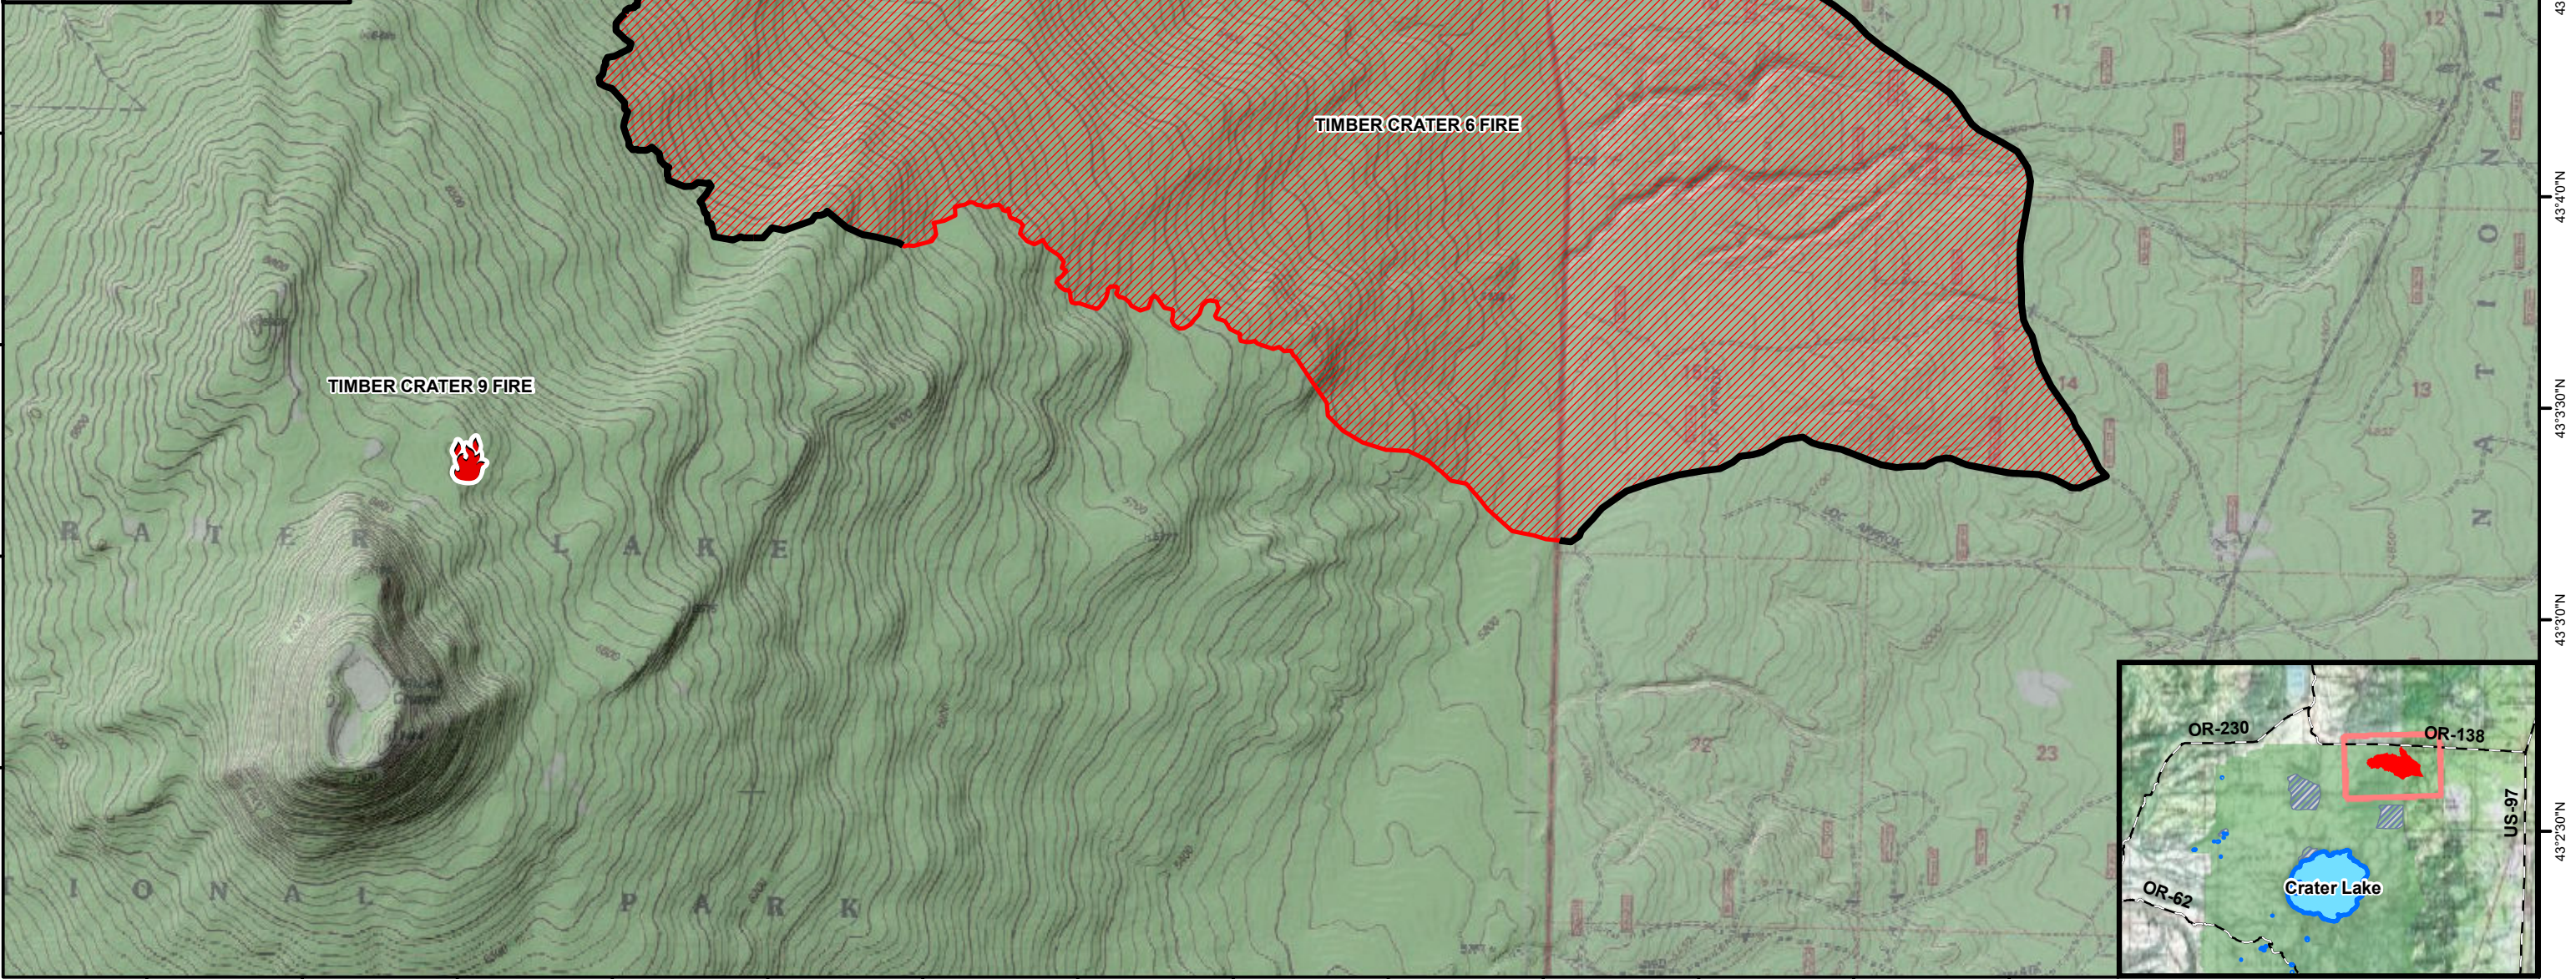

122°5'0"W 122°4'30"W 122°4'0"W 122°3'30"W 122°3'0"W 122°2'30"W 122°2'0"W 122°1'30"W 122°1'0"W 122°0'30"W 122°0'0"W 121°59'30"W 121°59'0"W 121°58'30"W 121°58'0"W 121°57'30"W 121°57'0"W

Timber Crater 6 Fire
PUBLIC INFORMATION
3125 Acres. as of
July 27, 2018

Legend

- Wildfire Daily Perimeter
- Resource Natural Area
- Forest Service
- National Park Service
- Completed Line

0 1,500 3,000 Feet

122°4'30"W 122°4'0"W 122°3'30"W 122°3'0"W 122°2'30"W 122°2'0"W 122°1'30"W 122°1'0"W 122°0'30"W 122°0'0"W 121°59'30"W 121°59'0"W 121°58'30"W 121°58'0"W 121°57'30"W 121°57'0"W