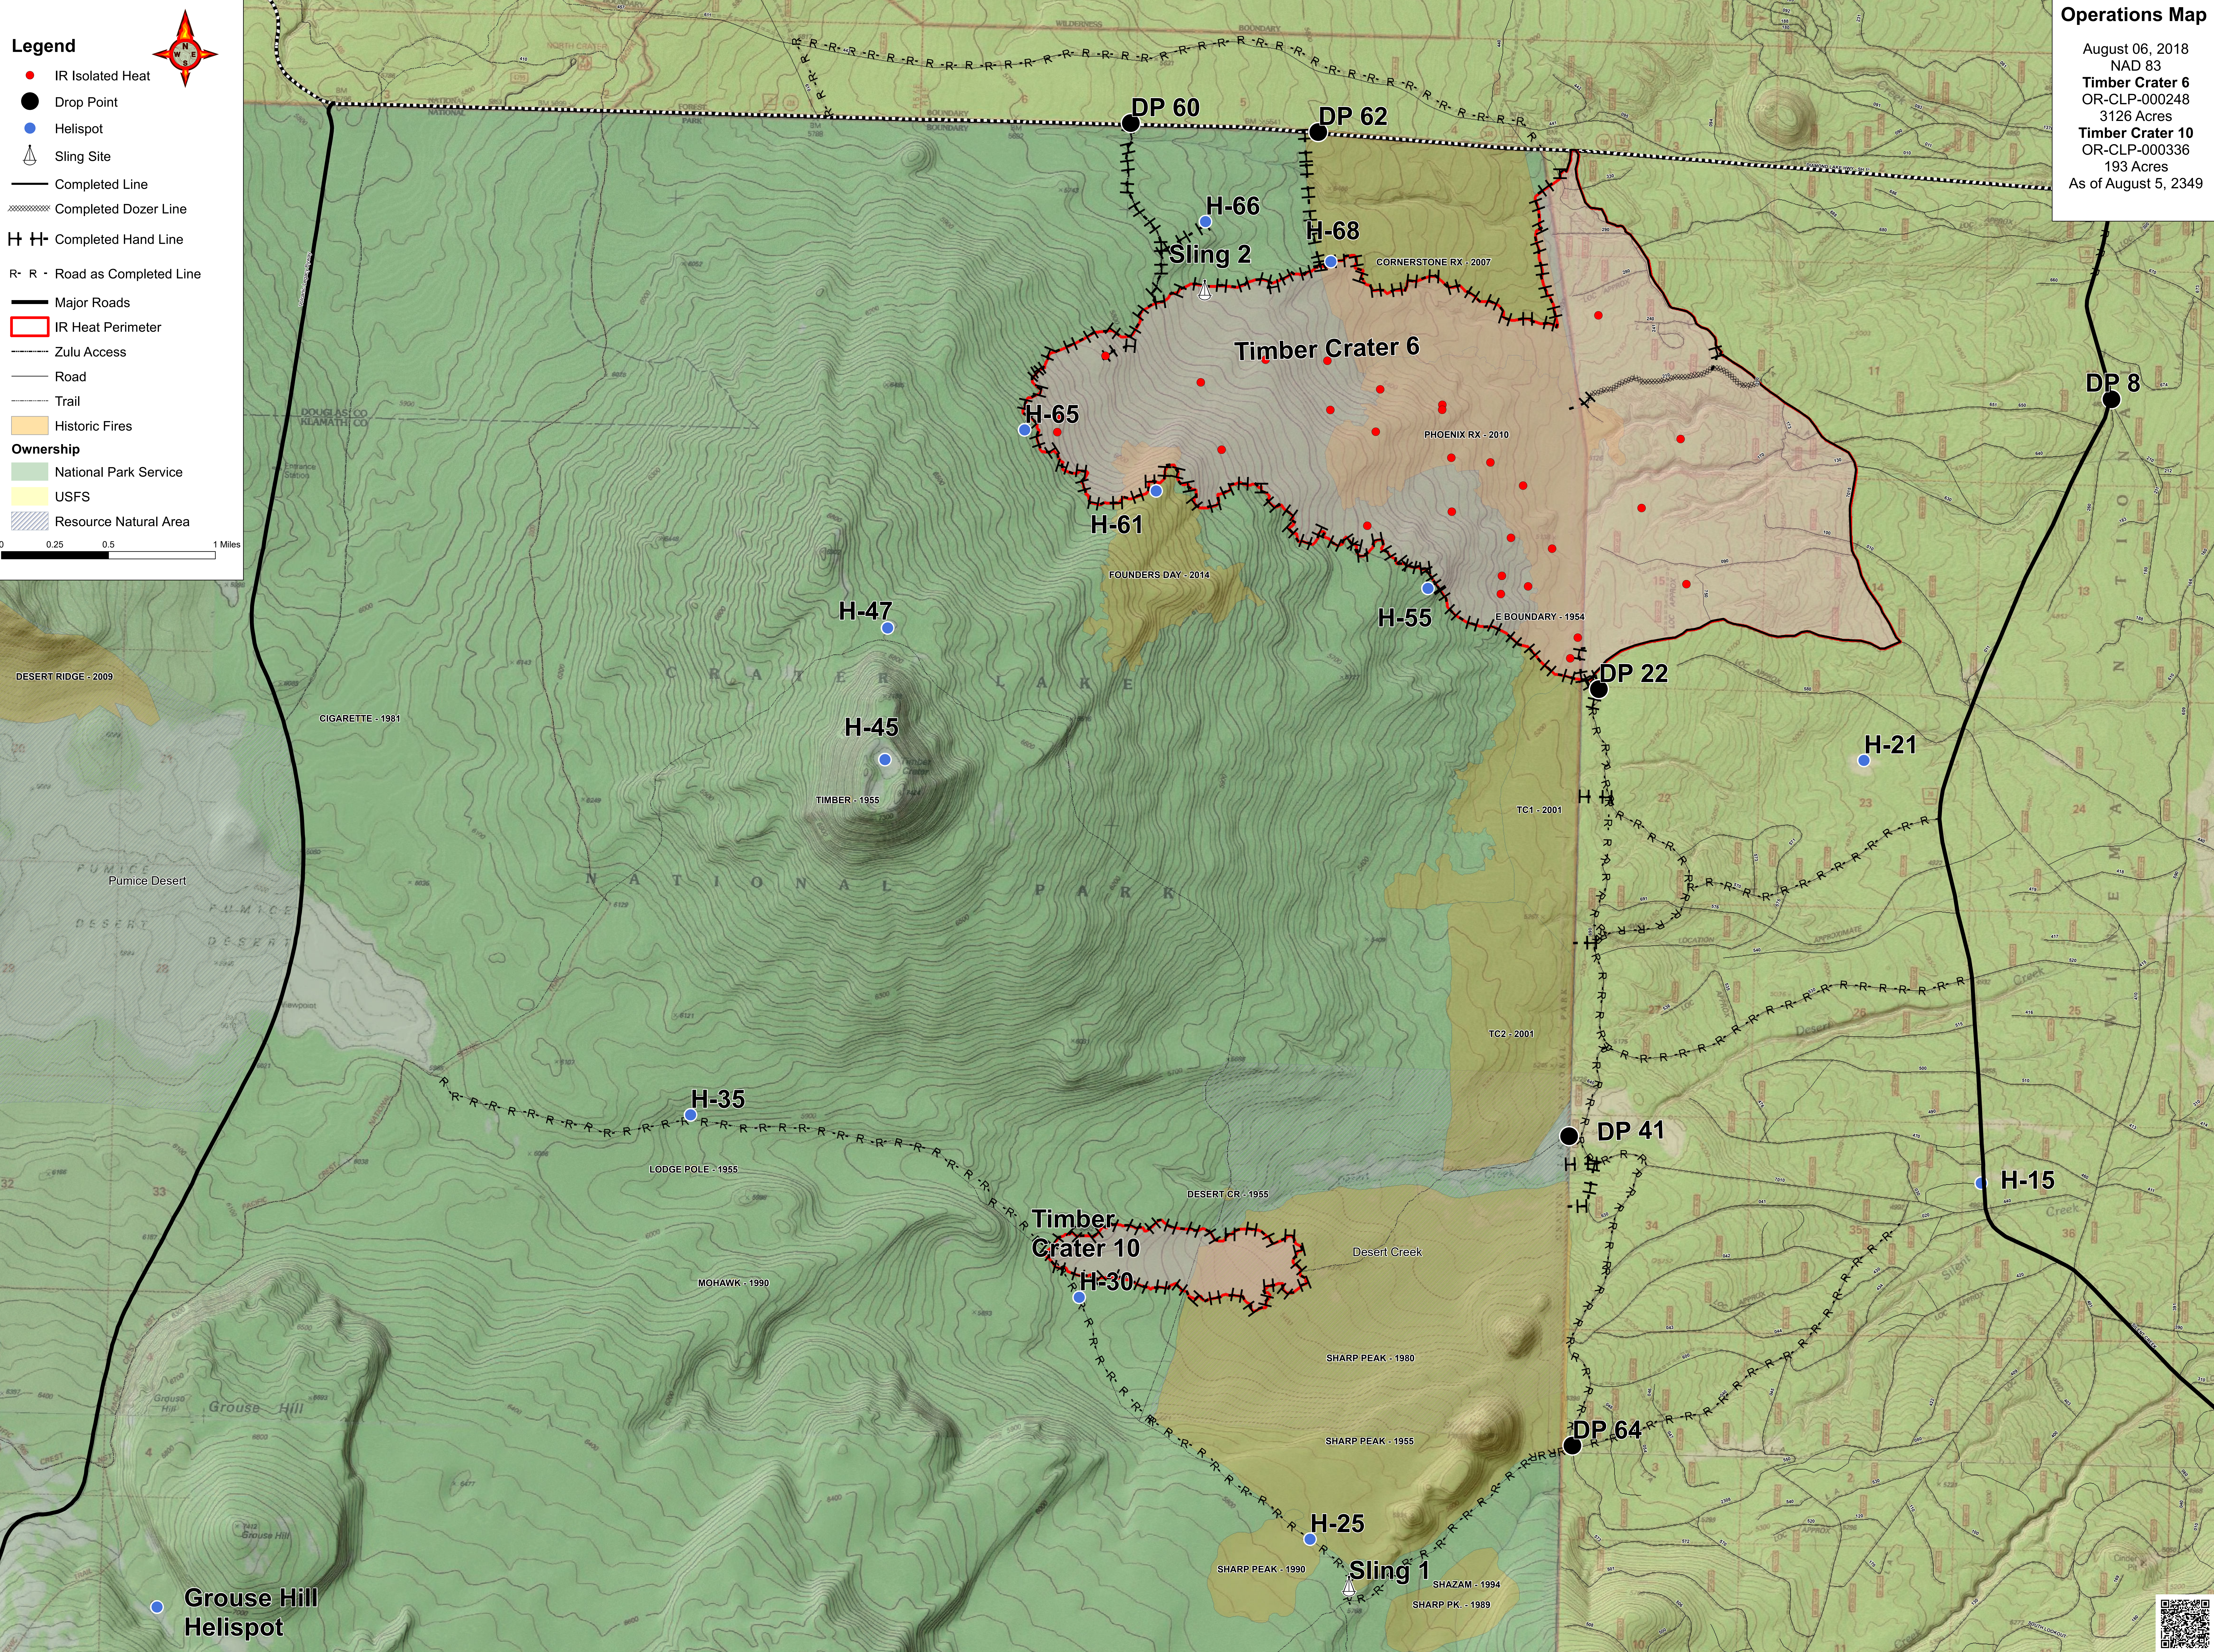

Operations Map

August 06, 2018
NAD 83
Timber Crater 6
OR-CLP-000248
3126 Acres
Timber Crater 10
OR-CLP-000336
193 Acres
As of August 5, 2349

Legend

- IR Isolated Heat
- Drop Point
- Helispot
- ▲ Sling Site
- Completed Line
- ⊘ Completed Dozer Line
- ⊕ Completed Hand Line
- R - R - Road as Completed Line
- Major Roads
- ▭ IR Heat Perimeter
- ⋯ Zulu Access
- Road
- ⋯ Trail
- Historic Fires
- Ownership**
- National Park Service
- USFS
- ▨ Resource Natural Area

0 0.25 0.5 1 Miles

Grouse Hill Helispot