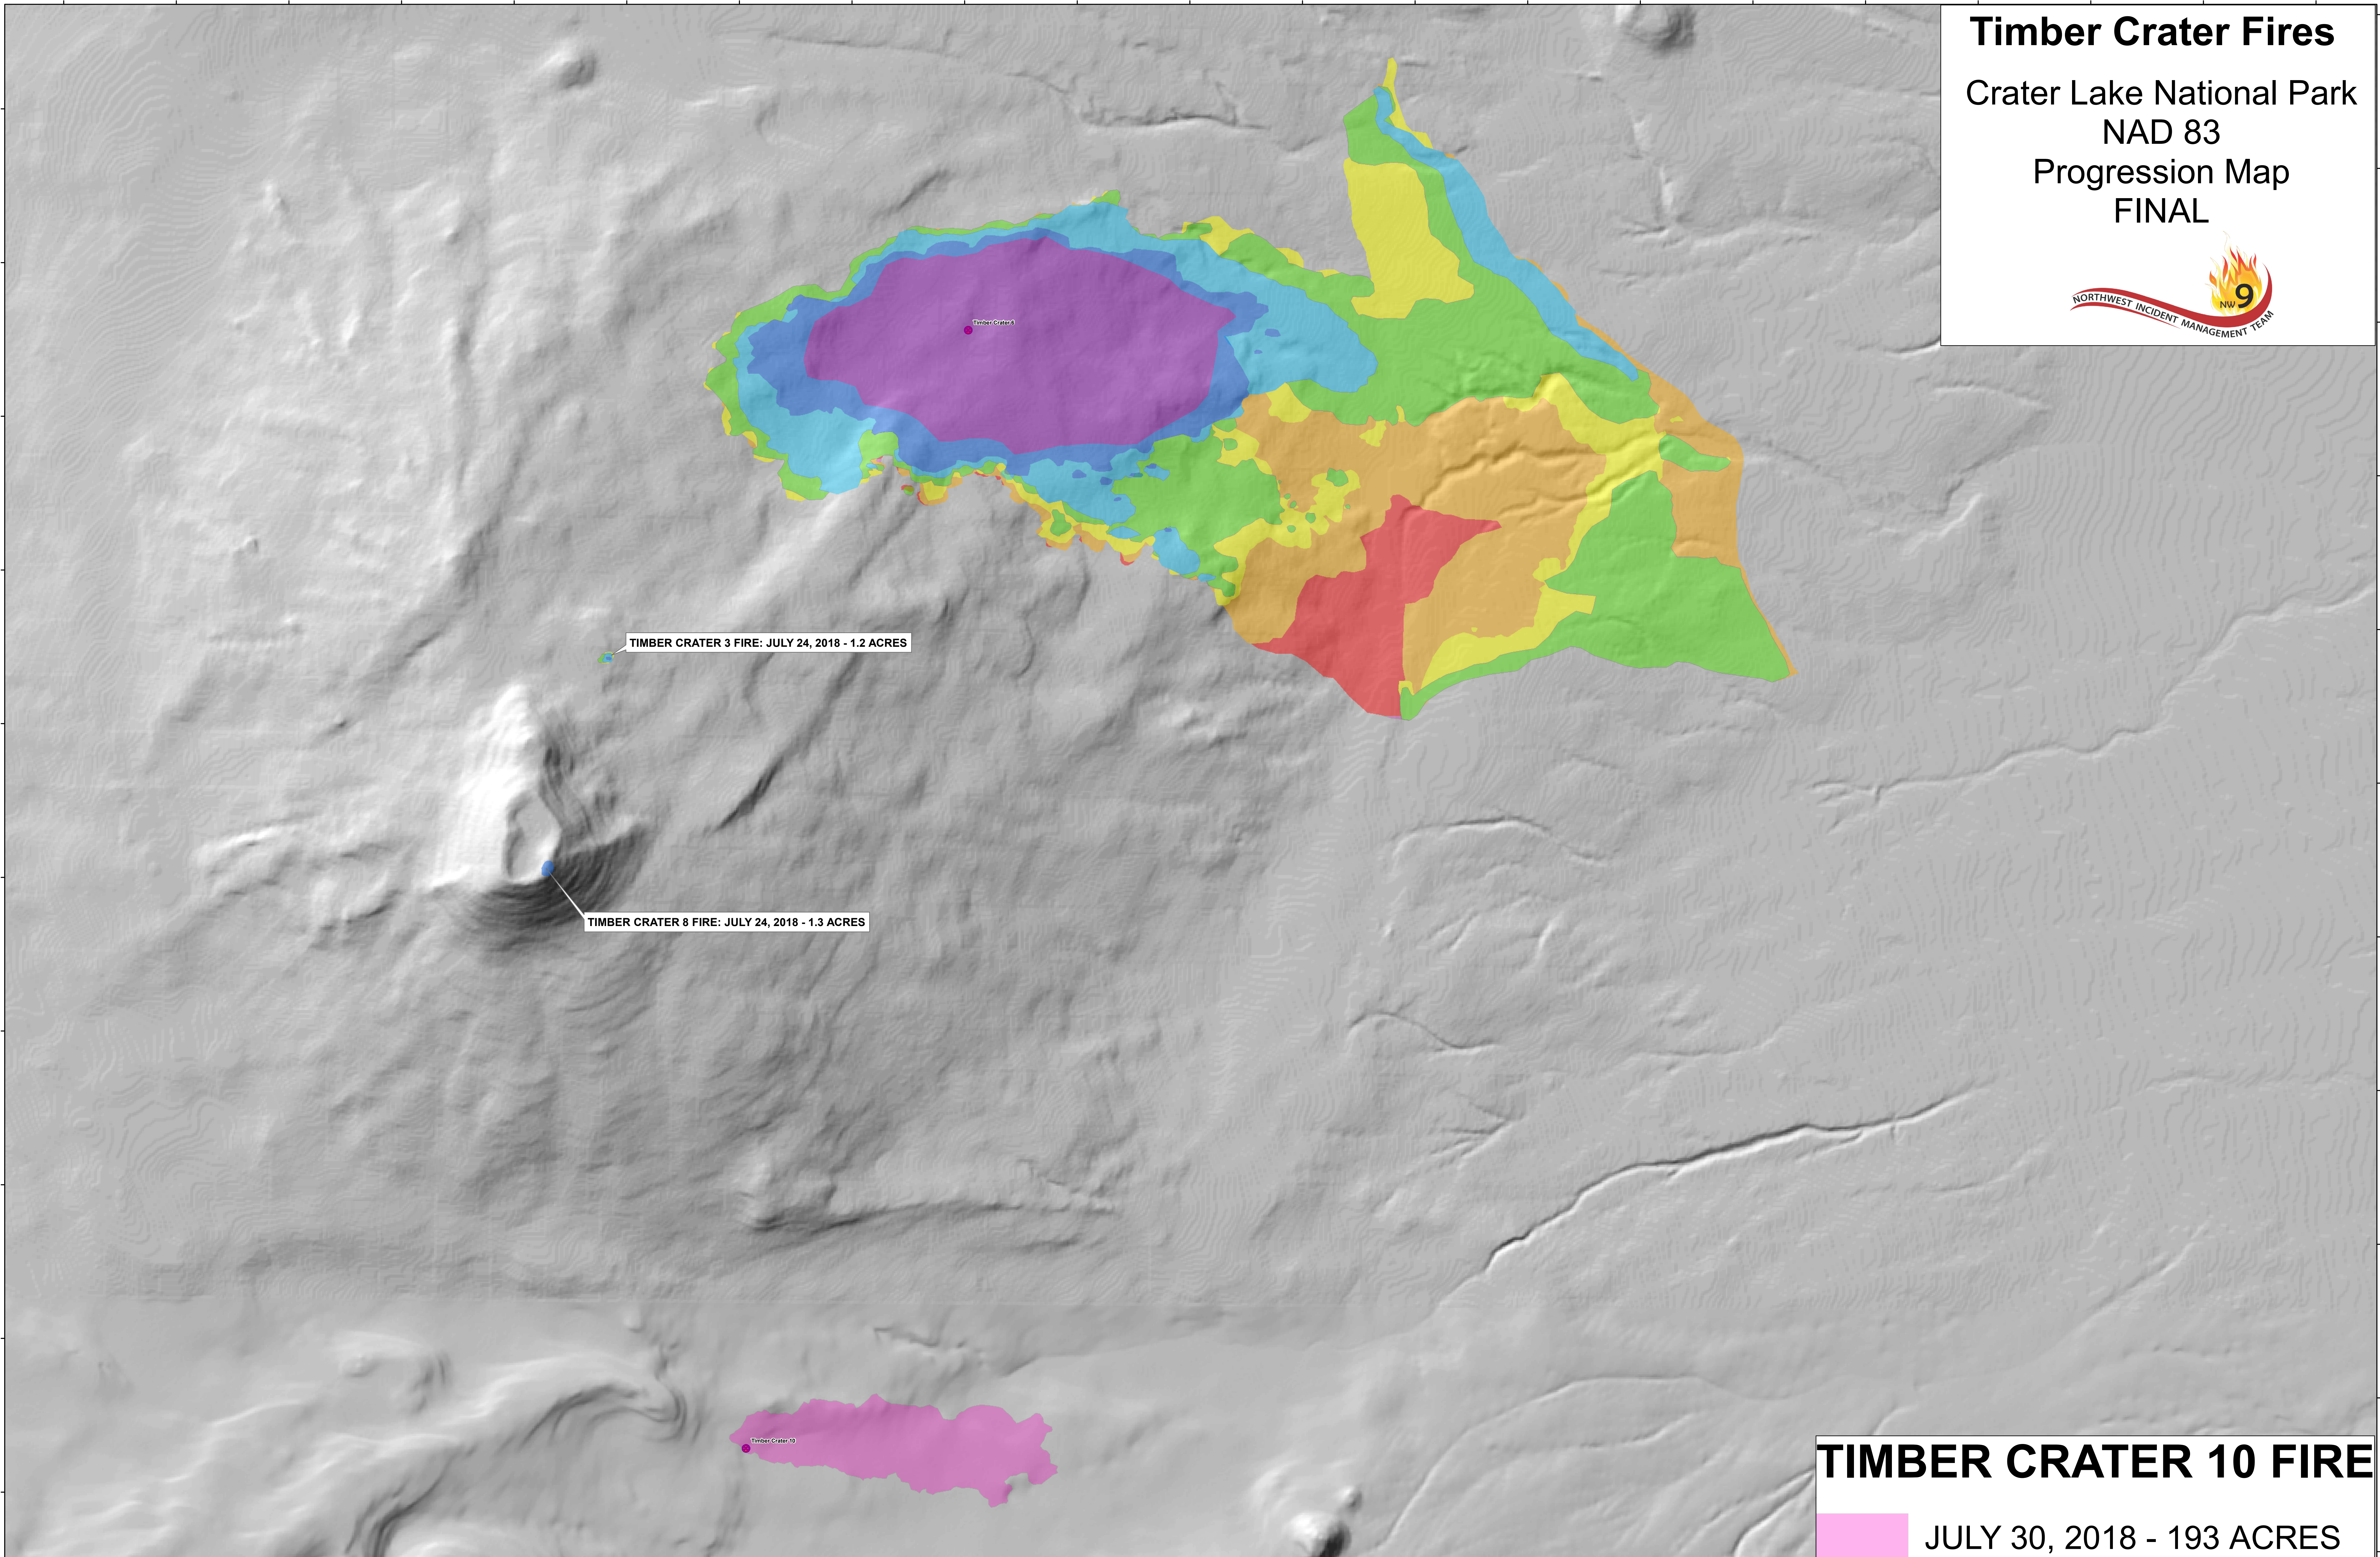

# Timber Crater Fires

Crater Lake National Park  
NAD 83  
Progression Map  
FINAL

TIMBER CRATER 3 FIRE: JULY 24, 2018 - 1.2 ACRES

TIMBER CRATER 8 FIRE: JULY 24, 2018 - 1.3 ACRES

## TIMBER CRATER 10 FIRE

JULY 30, 2018 - 193 ACRES

## DAILY FIRE PROGRESSION - TIMBER CRATER 6 FIRE

 JULY 20, 2018 - 580 ACRES	 JULY 22, 2018 - 1,190 ACRES	 JULY 24, 2018 - 2,355 ACRES	 JULY 28, 2018 - 3,126 ACRES
 JULY 21, 2018 - 785 ACRES	 JULY 23, 2018 - 2,010 ACRES	 JULY 26, 2018 - 2,943 ACRES	