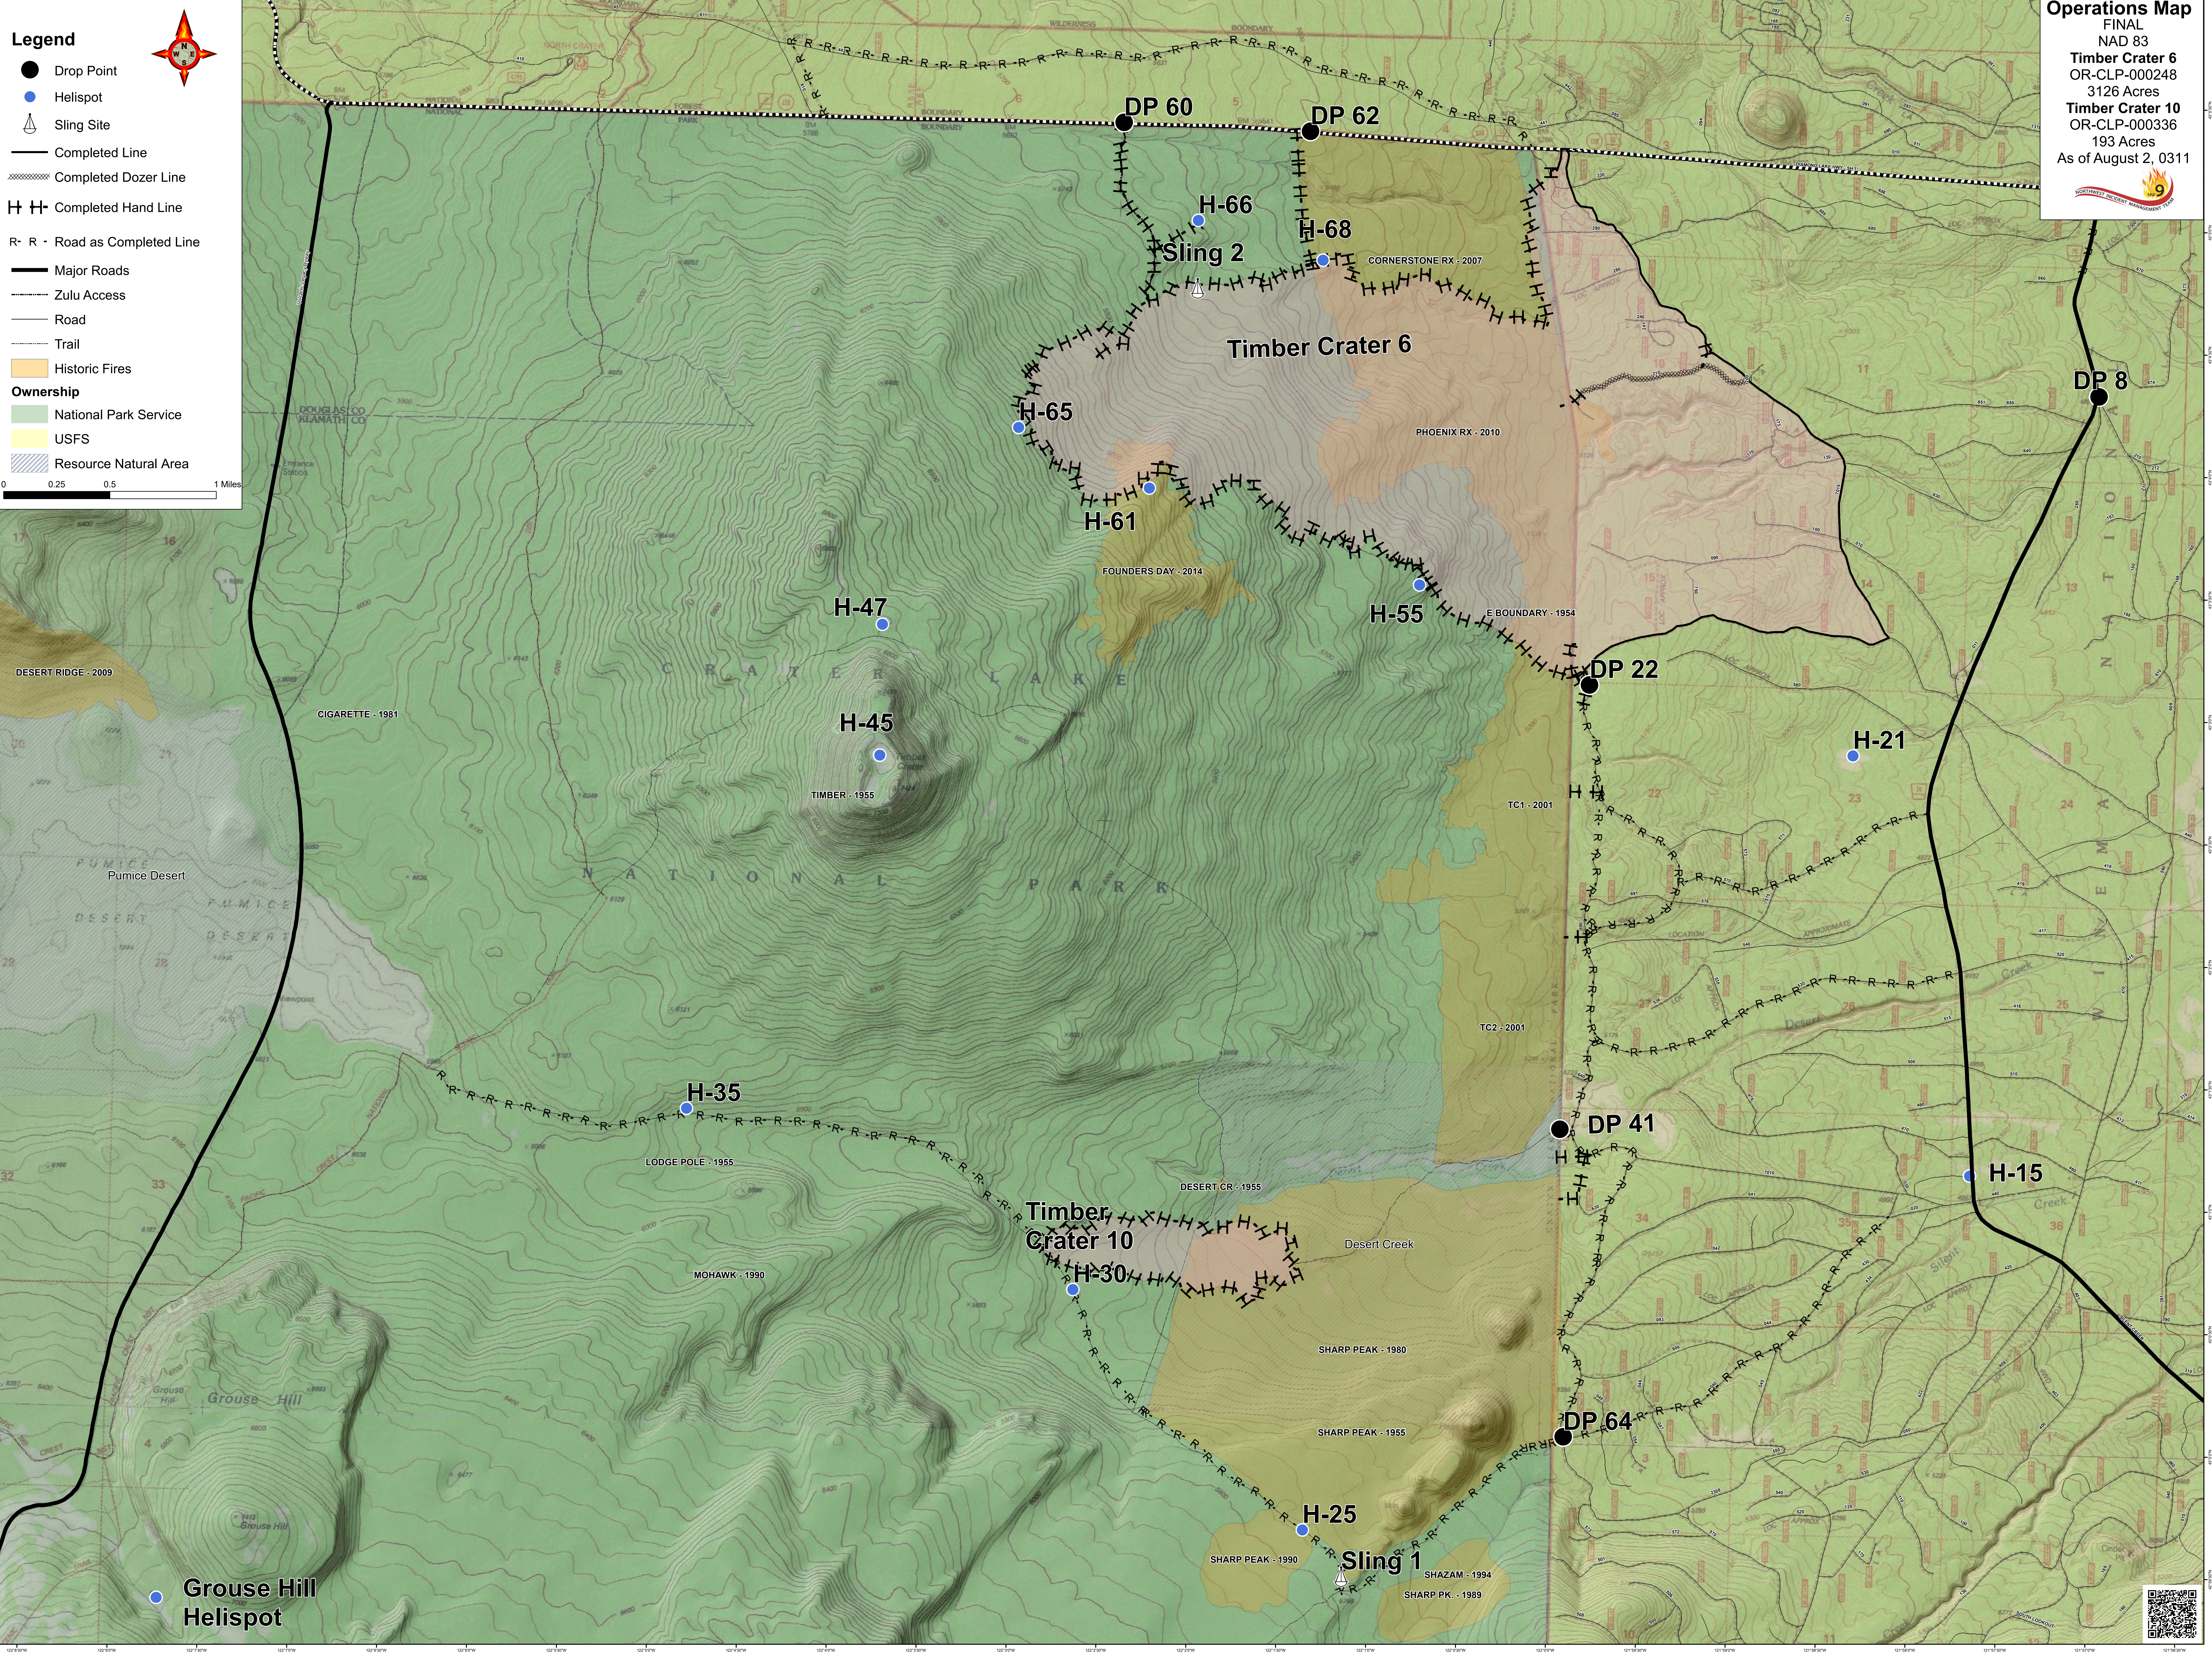

Legend

- Drop Point
- Helispot
- ⚓ Sling Site
- Completed Line
- ⊘ Completed Dozer Line
- H H Completed Hand Line
- R- R - Road as Completed Line
- Major Roads
- ⋯ Zulu Access
- Road
- Trail
- Historic Fires
- Ownership
- National Park Service
- USFS
- Resource Natural Area

0 0.25 0.5 1 Miles

Operations Map
 FINAL
 NAD 83
Timber Crater 6
 OR-CLP-000248
 3126 Acres
Timber Crater 10
 OR-CLP-000336
 193 Acres
 As of August 2, 0311

Grouse Hill
Helispot