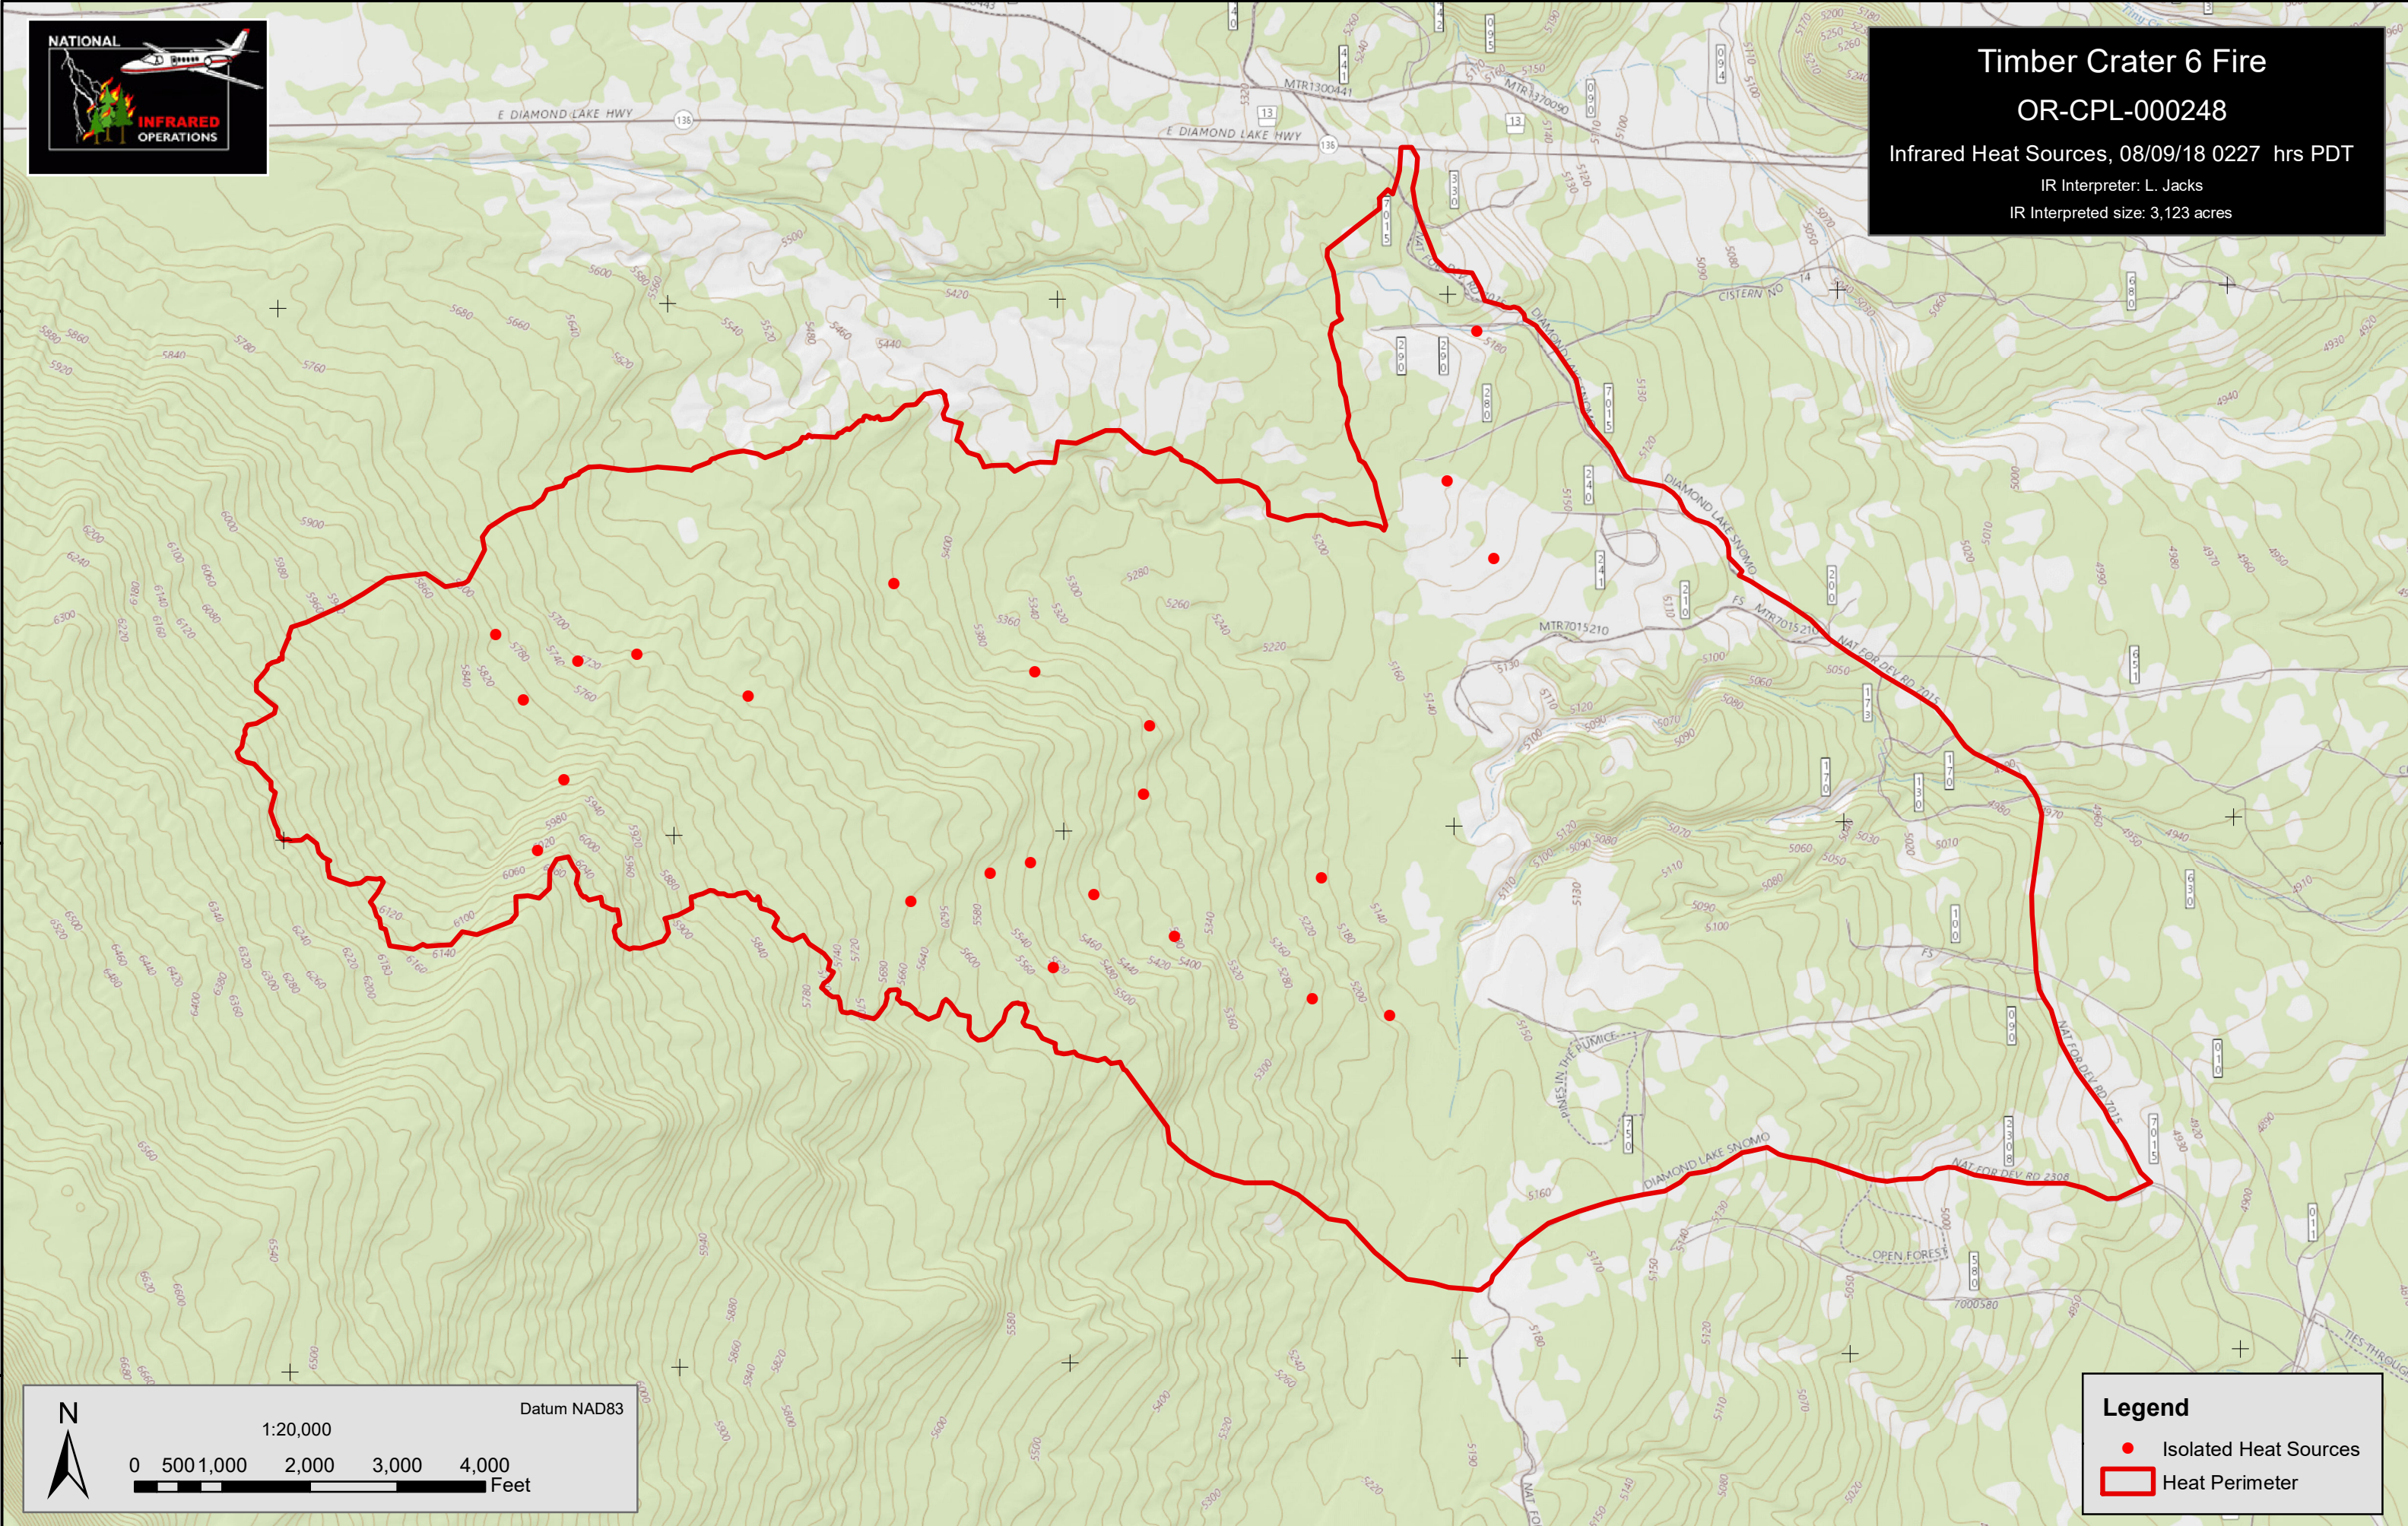

Timber Crater 6 Fire
OR-CPL-000248
Infrared Heat Sources, 08/09/18 0227 hrs PDT
IR Interpreter: L. Jacks
IR Interpreted size: 3,123 acres

Legend
● Isolated Heat Sources
▭ Heat Perimeter