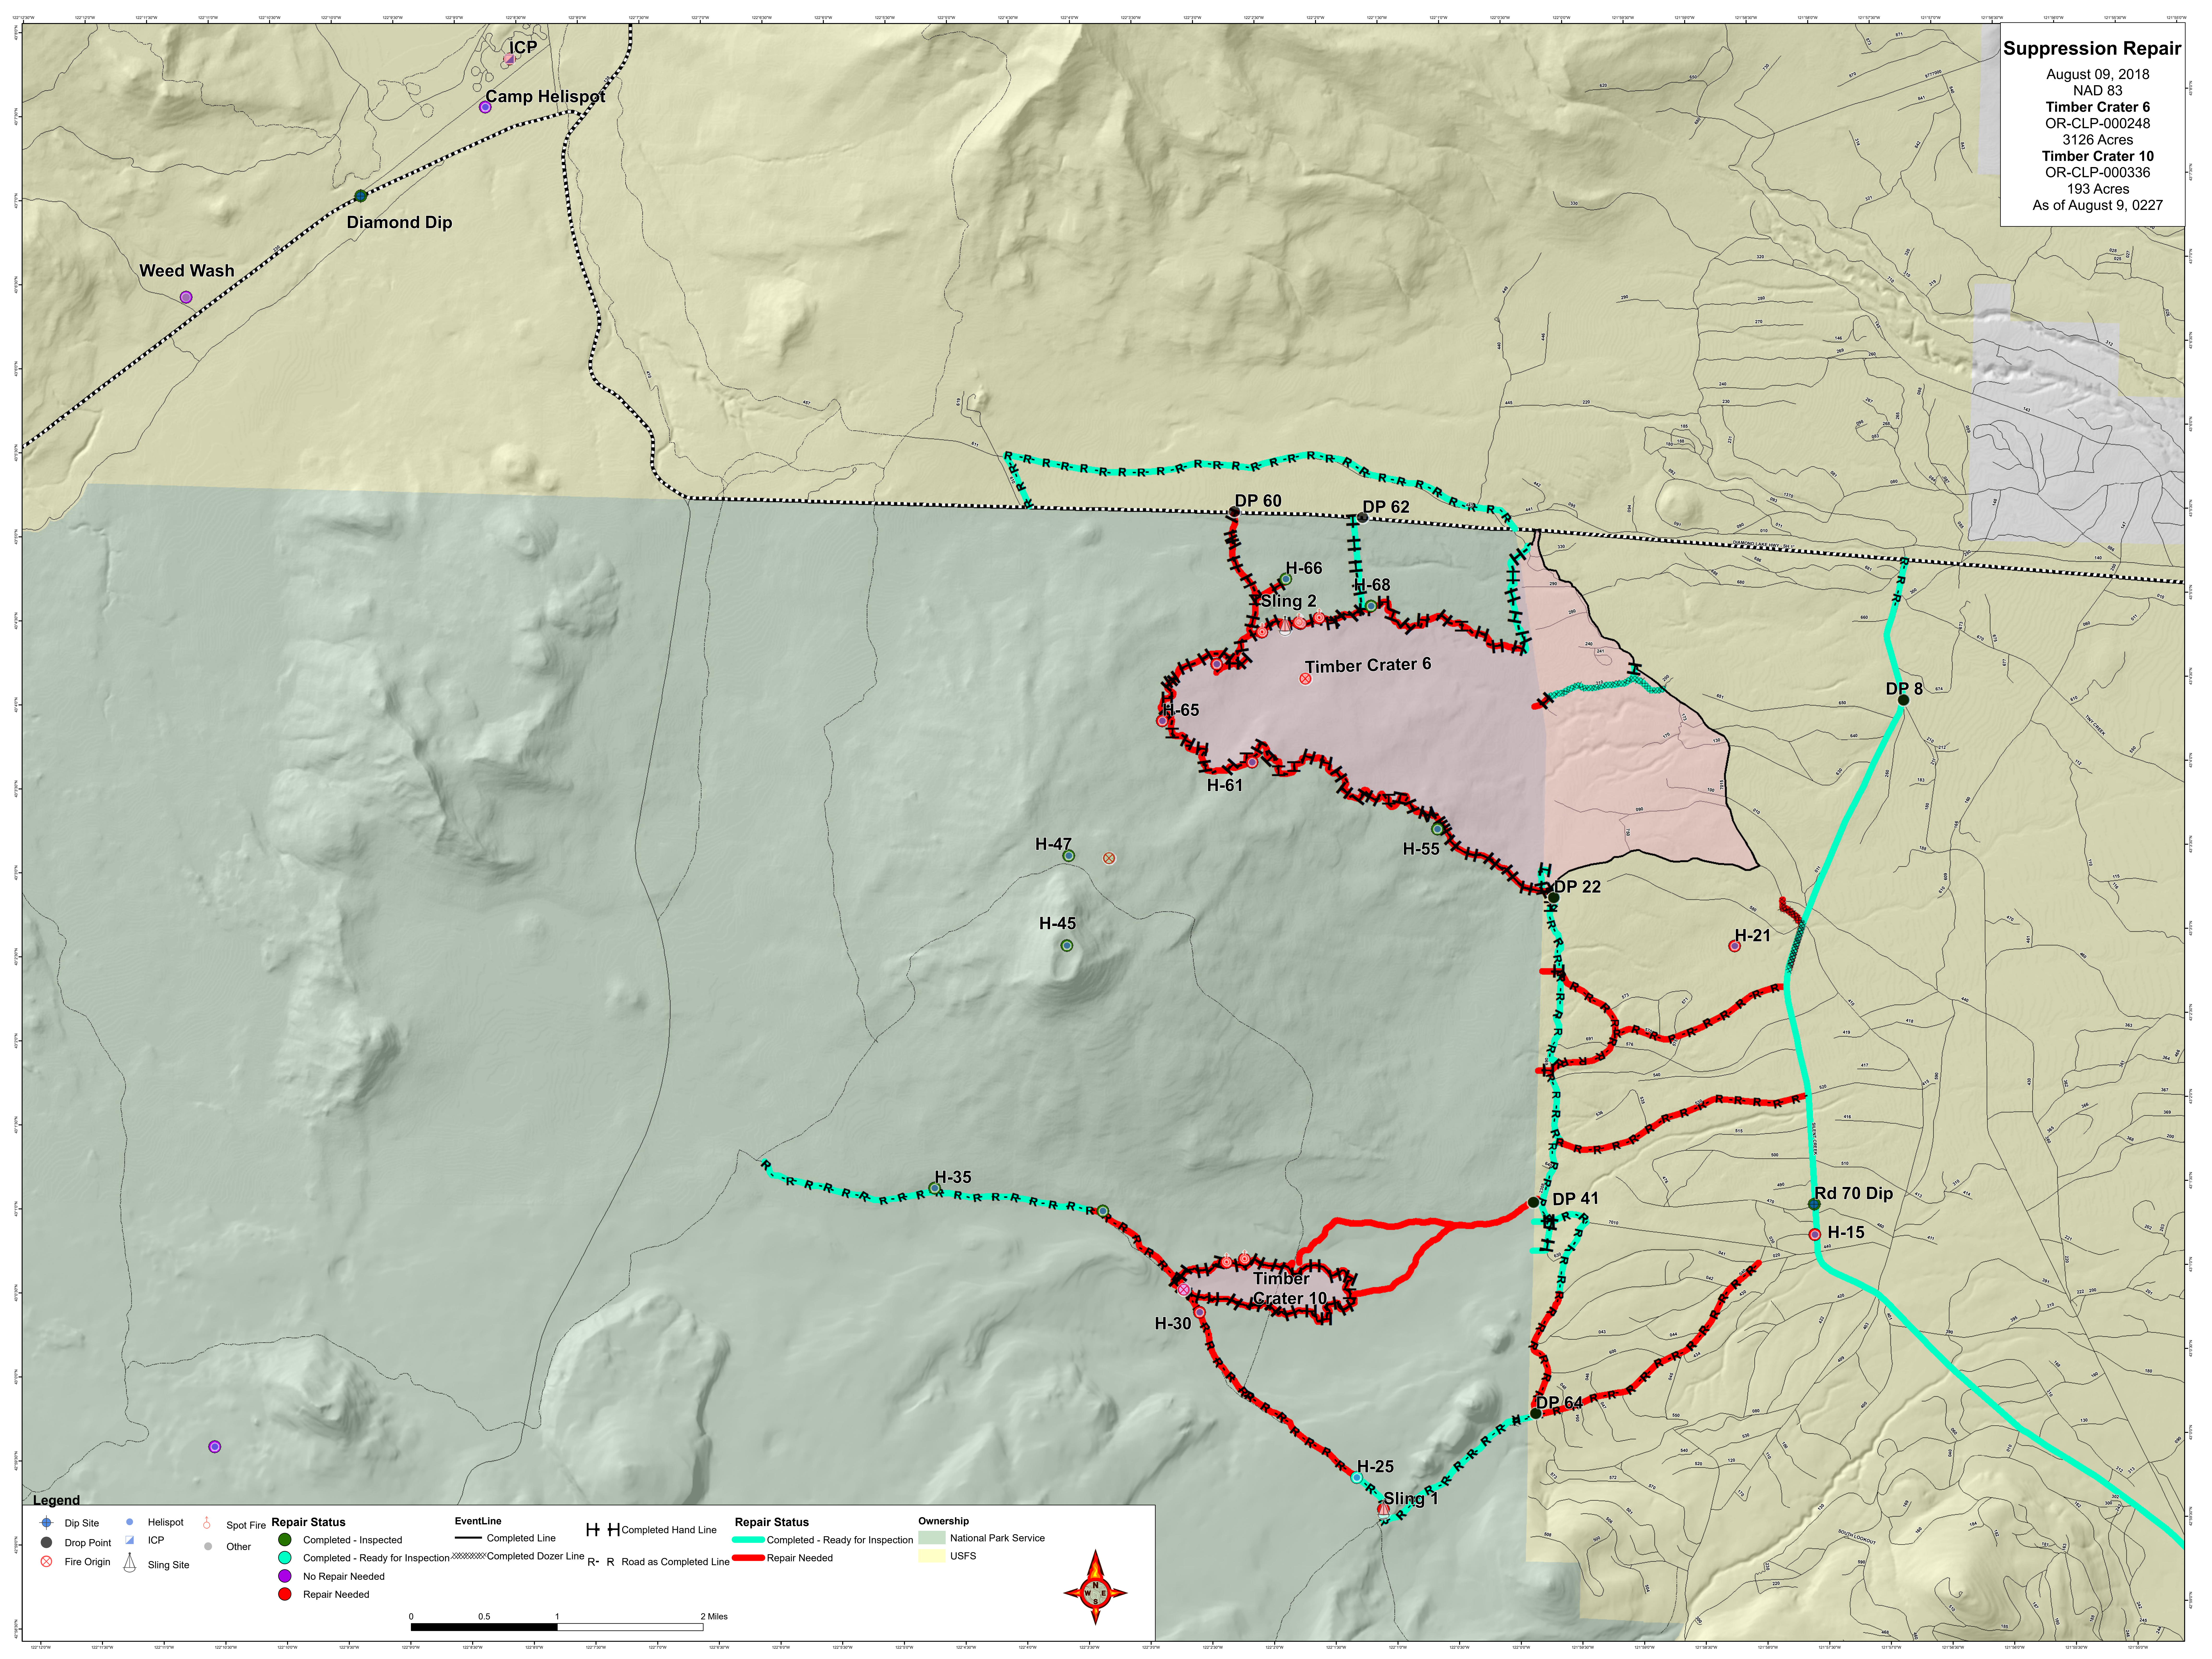

Suppression Repair
 August 09, 2018
 NAD 83
Timber Crater 6
 OR-CLP-000248
 3126 Acres
Timber Crater 10
 OR-CLP-000336
 193 Acres
 As of August 9, 0227

Legend

			Repair Status	EventLine		Repair Status	Ownership

0 0.5 1 2 Miles