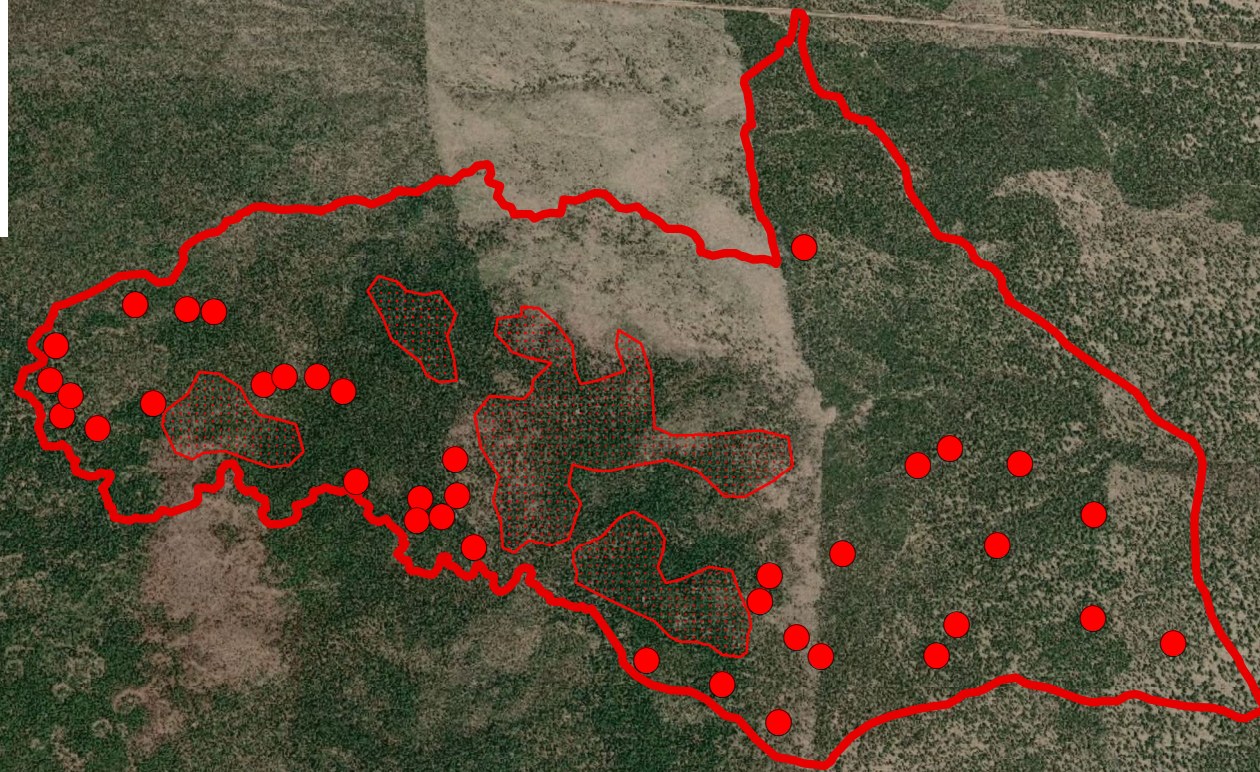

Timber Crater 6 OR-CPL-000248 Infrared Heat Sources

Imagery time: 2115 PDT 8/2/2018
Interpreted Size: Timber Crater 6: 3122 acres
Timber Crater 10: 192 acres
Infrared Interpreter: Lindsey Kiesz

- Isolated Heat Source
- ▭ Heat Perimeter
- ▨ Scattered Heat

0 0.25 0.5 1 Miles

Timber Crater 6

Source: Esri, DigitalGlobe, GeoEye, Earthstar Geographics, CNES/Airbus DS, USDA, USGS, AeroGRID, IGN, and the GIS User Community

122°6'0"W 122°5'30"W 122°5'0"W 122°4'30"W 122°4'0"W 122°3'30"W 122°3'0"W 122°2'30"W 122°2'0"W 122°1'30"W 122°1'0"W 122°0'30"W 122°0'0"W 121°59'30"W 121°59'0"W 121°58'30"W 121°58'0"W 121°57'30"W 121°57'0"W 121°56'30"W 121°56'0"W 121°55'30"W 121°55'0"W

43°6'30"N
43°6'0"N
43°5'30"N
43°5'0"N
43°4'30"N
43°4'0"N
43°3'30"N
43°3'0"N
43°2'30"N
43°2'0"N