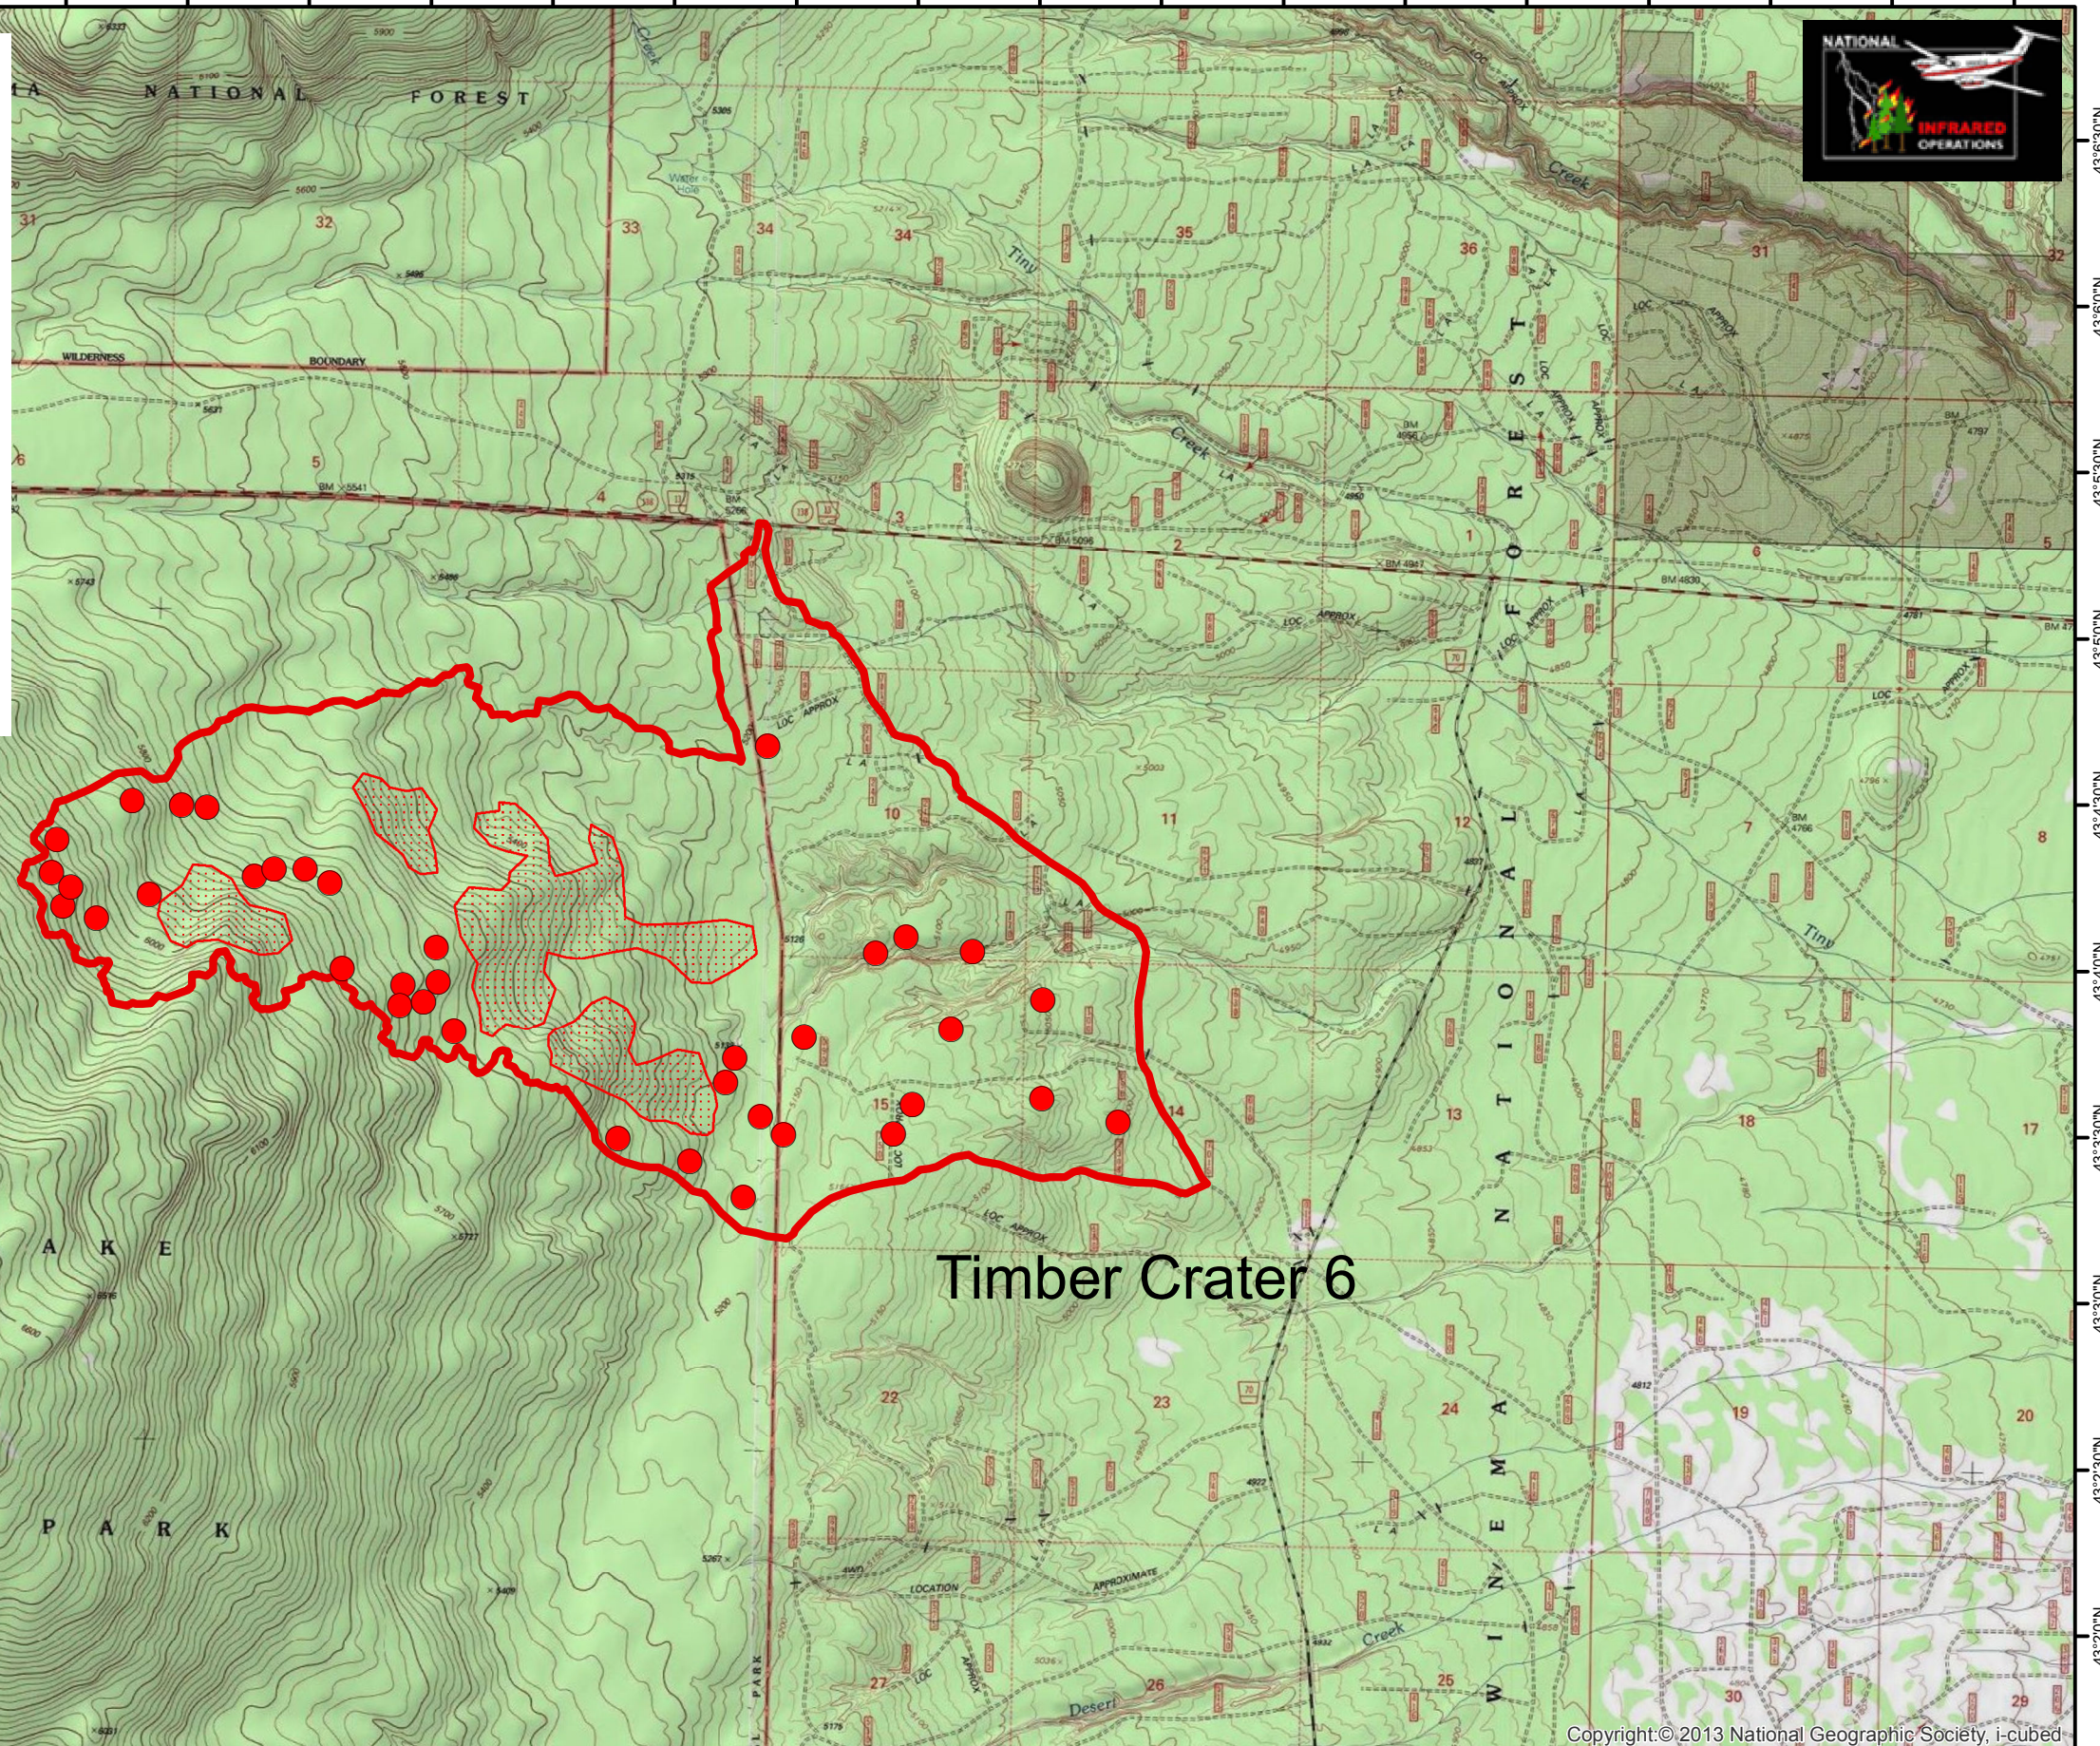

Timber Crater 6 OR-CPL-000248 Infrared Heat Sources

Imagery time: 2115 PDT 8/2/2018
Interpreted Size: Timber Crater 6: 3122 acres
Timber Crater 10: 192 acres
Infrared Interpreter: Lindsey Kiesz

- Isolated Heat Source
- ▭ Heat Perimeter
- ▨ Scattered Heat

0 0.25 0.5 1 Miles

Timber Crater 6