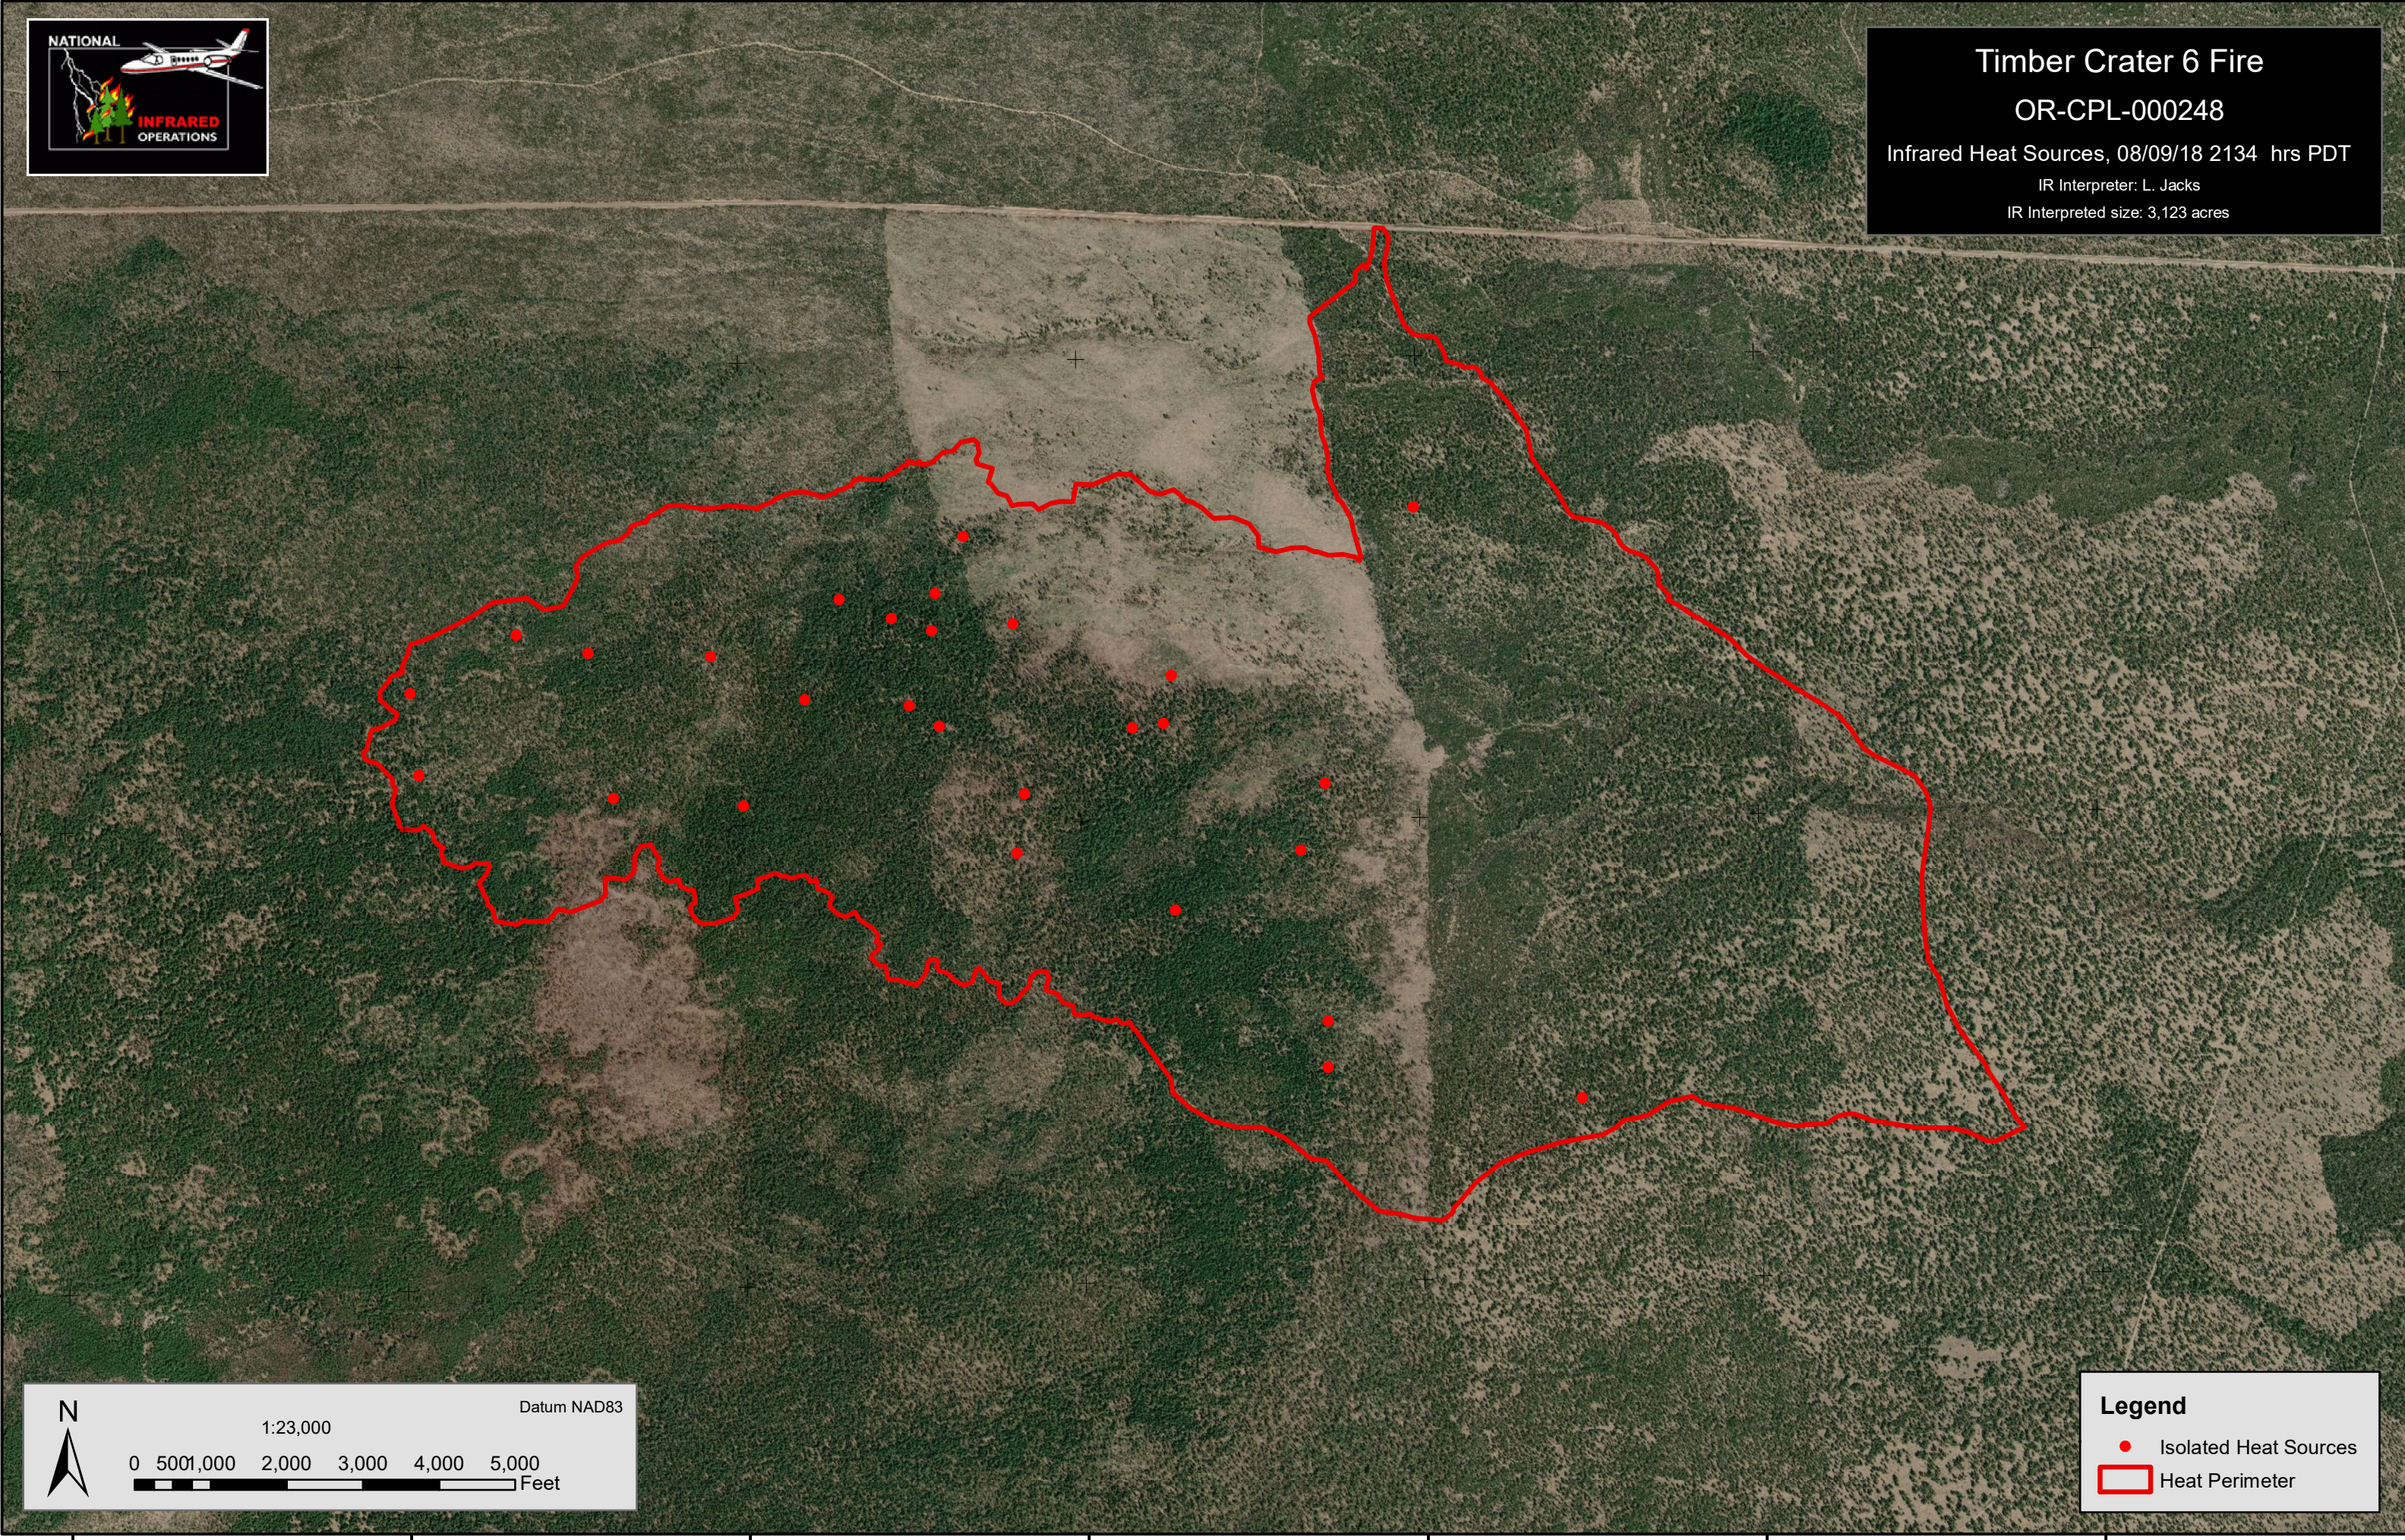

Timber Crater 6 Fire
OR-CPL-000248
Infrared Heat Sources, 08/09/18 2134 hrs PDT
IR Interpreter: L. Jacks
IR Interpreted size: 3,123 acres

Legend

- Isolated Heat Sources
- Heat Perimeter