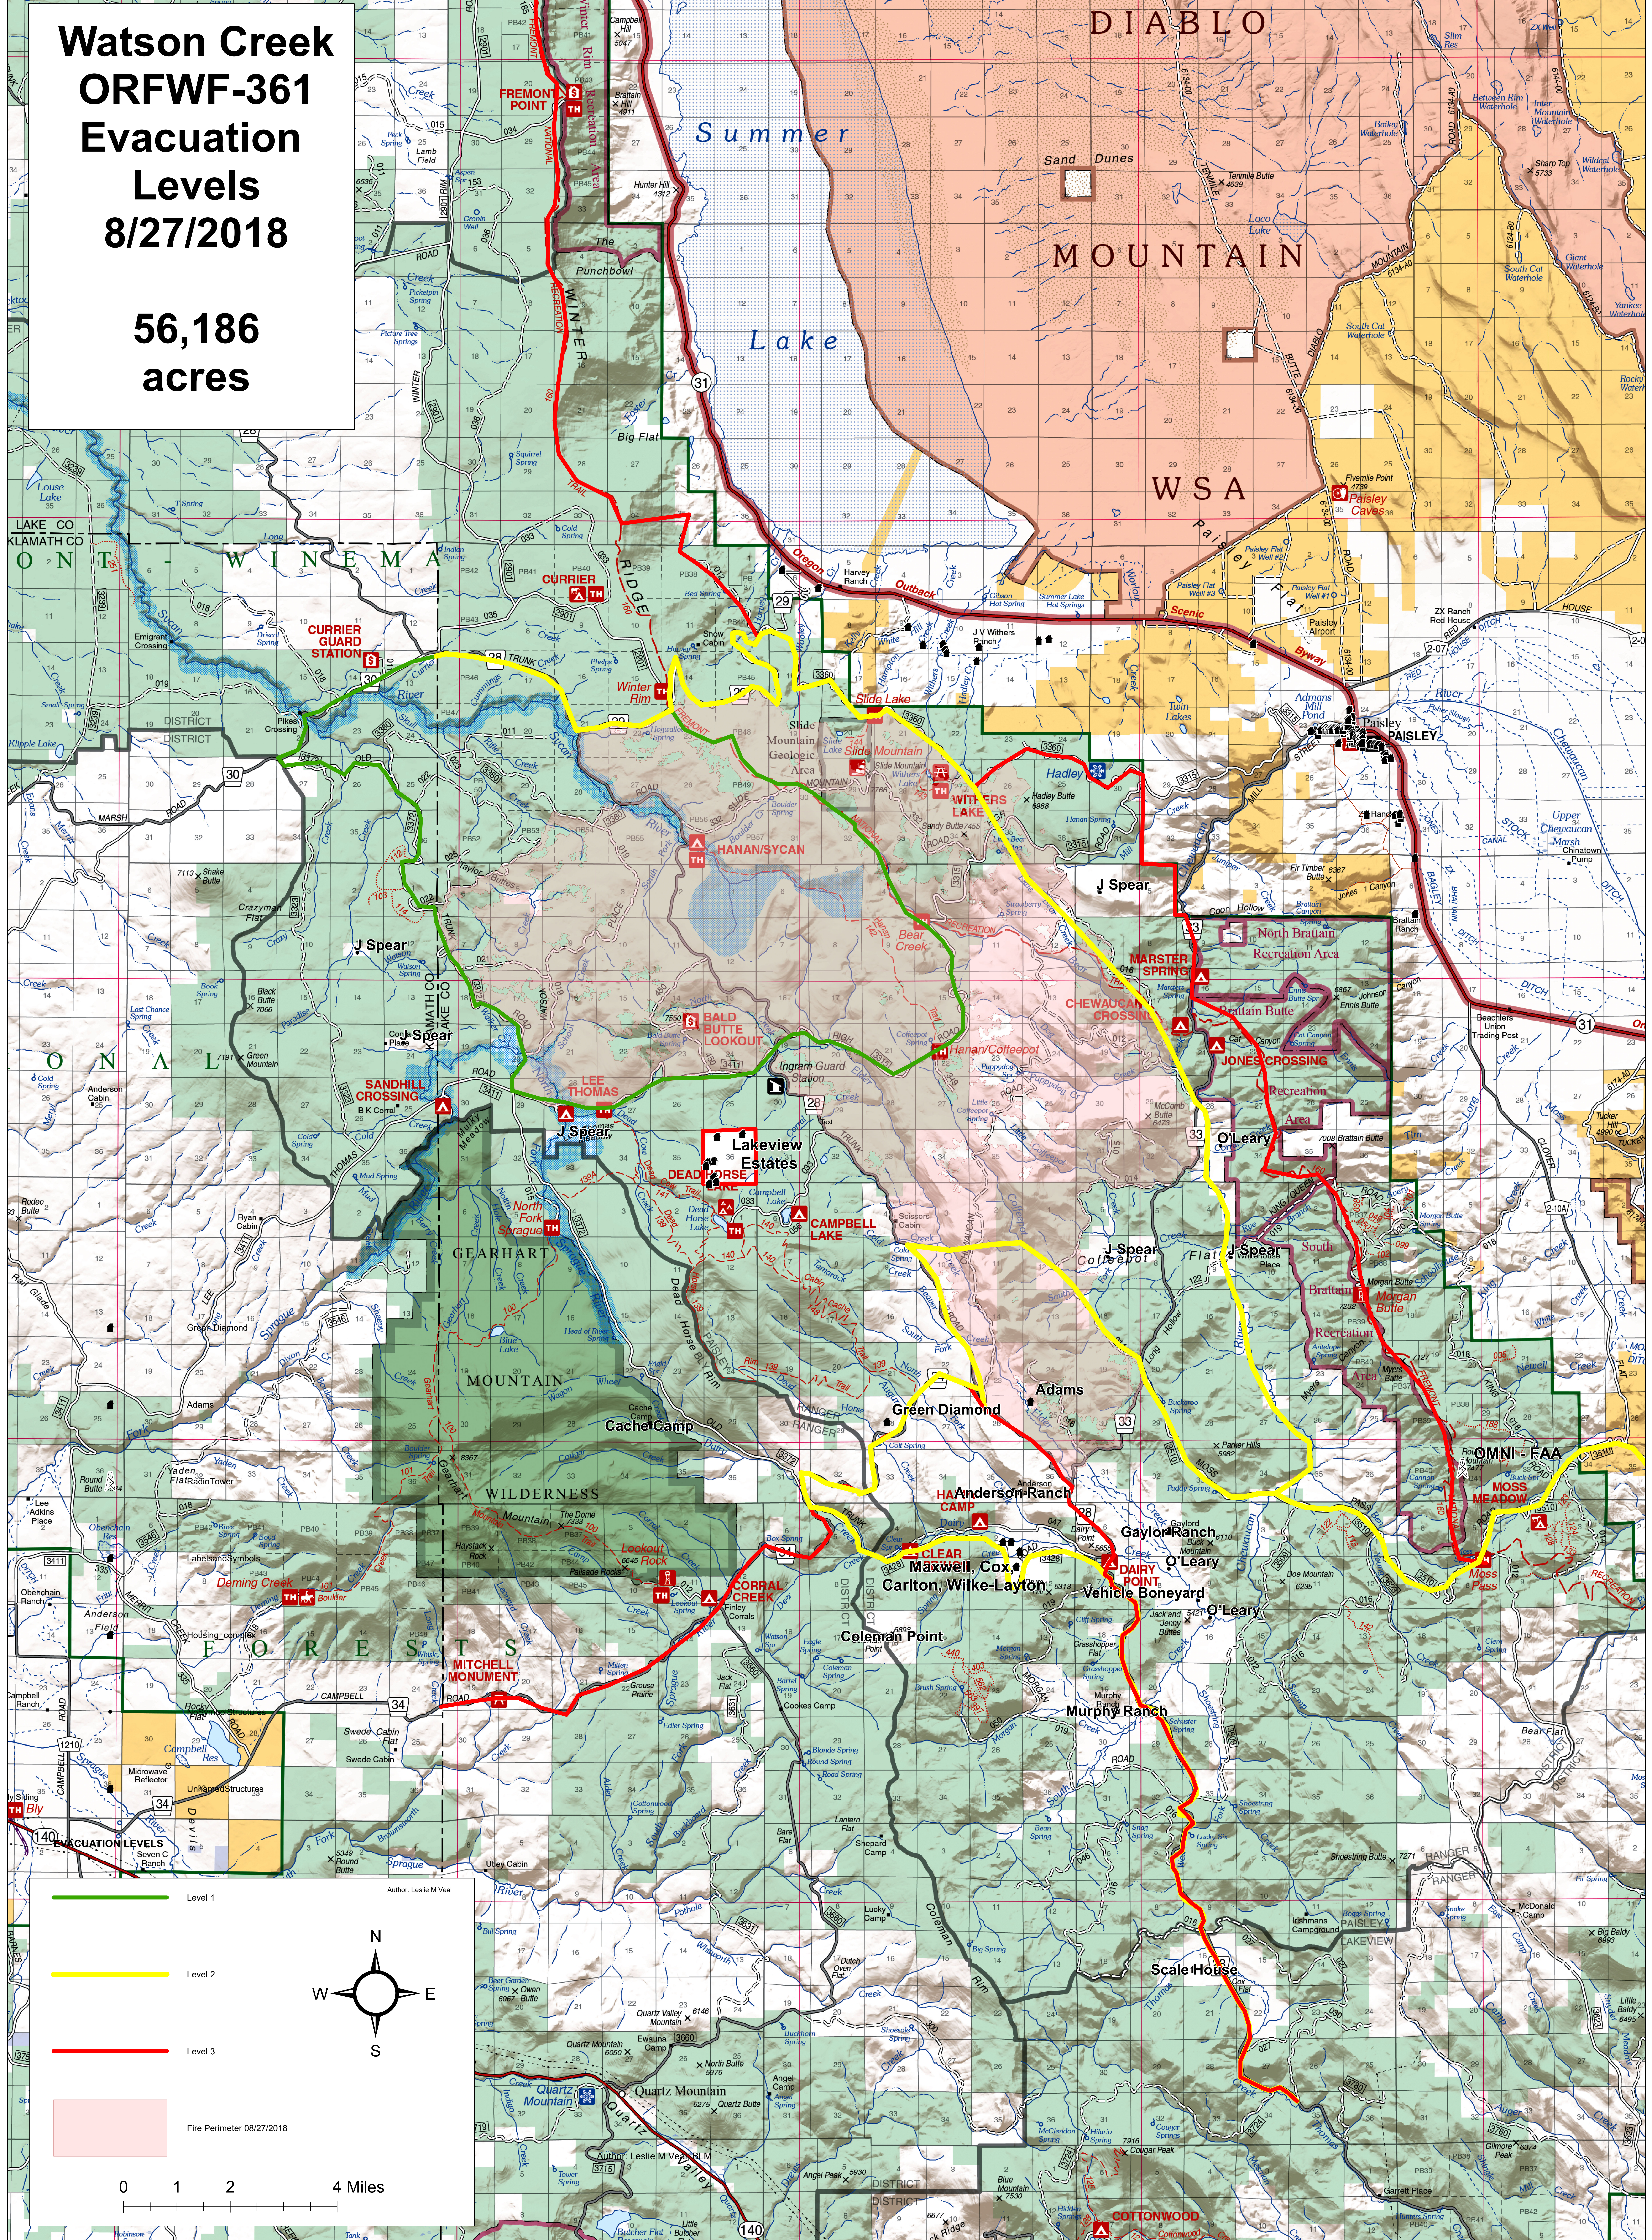

Watson Creek ORFWF-361 Evacuation Levels 8/27/2018

56,186
acres

Author: Leslie M Veal

Level 1
Level 2
Level 3

Fire Perimeter 08/27/2018

0 1 2 4 Miles

North Arrow