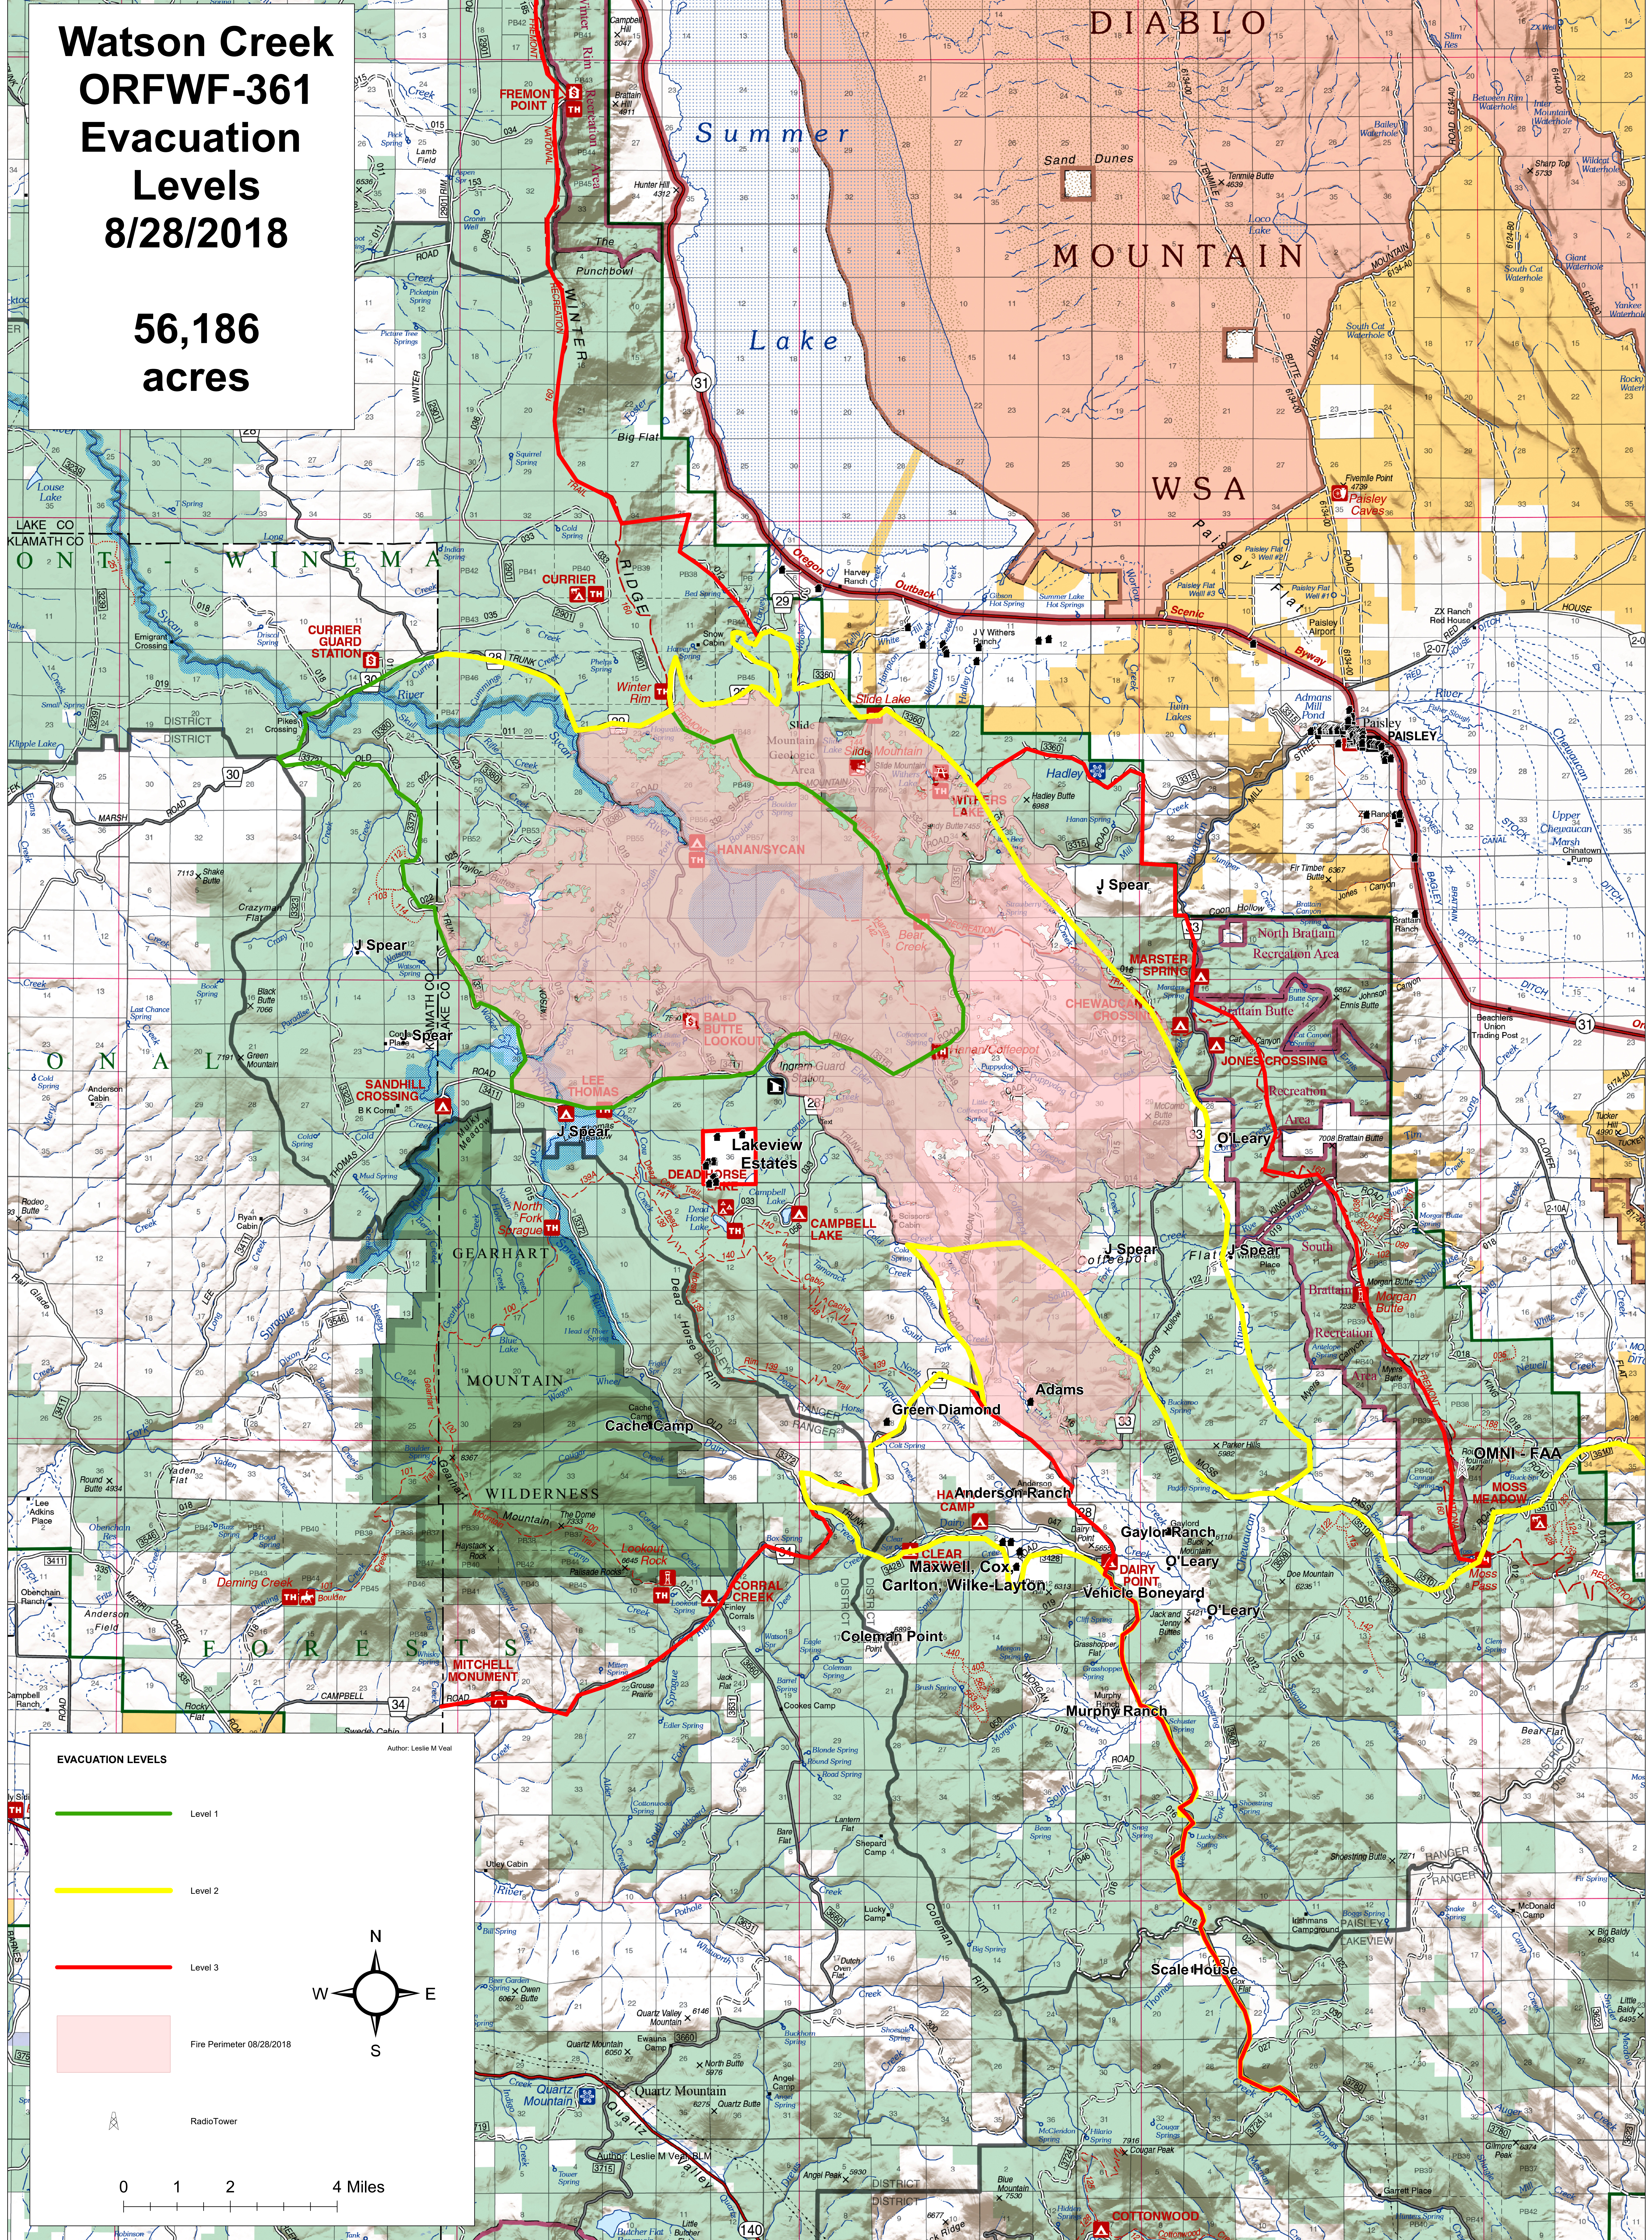

Watson Creek ORFWF-361 Evacuation Levels 8/28/2018

56,186
acres

EVACUATION LEVELS

Level 1

Level 2

Level 3

Level 1

Level 2

Level 3

Fire Perimeter 08/28/2018

Radio Tower

0 1 2 4 Miles

Author: Leslie M Veal

Author: Leslie M Veal