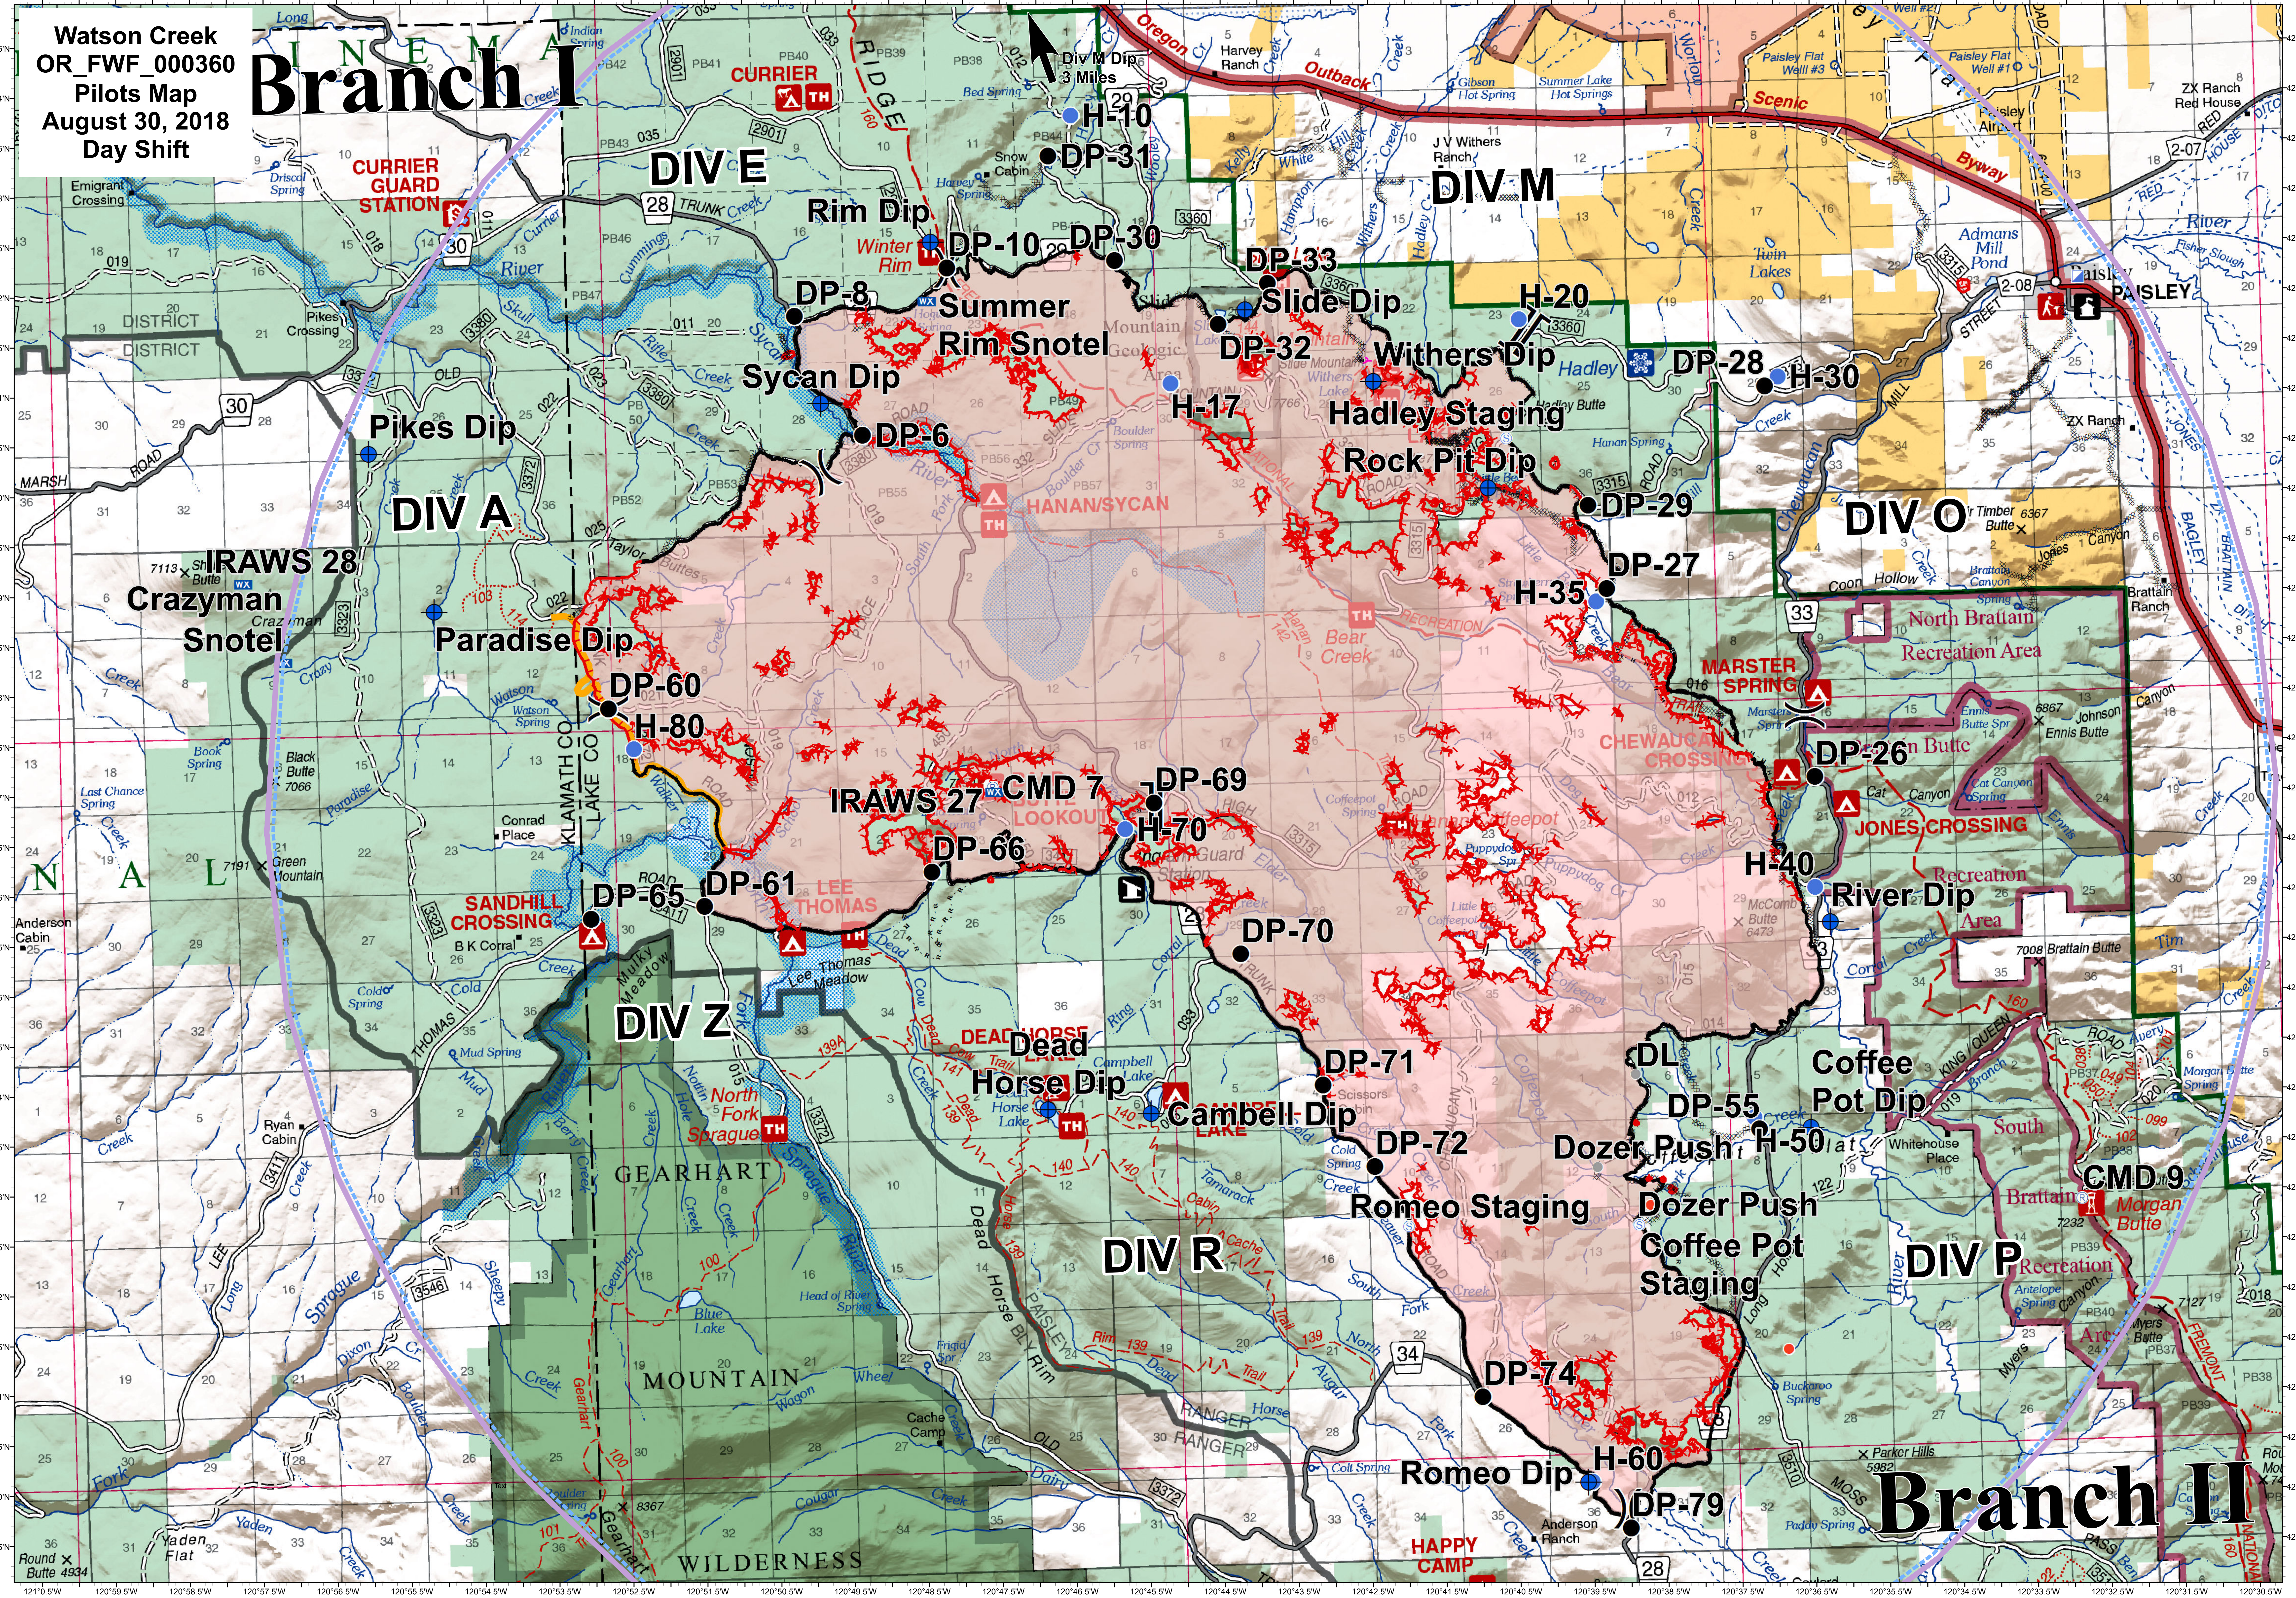

Watson Creek
OR_FW_000360
Pilots Map
August 30, 2018
Day Shift

Branch I

Branch II

- Dip Site
- Mobile Weather Unit
- Repeater
- Staging Area
- Drop Point
- Helispot
- Hot Spot
- Incident Command Post
- Uncontrolled Fire Edge
- Completed Line
- Completed Dozer Line
- Completed Hand Line
- Division Break
- Branch Break
- Road as Completed Line
- Fire Spread Prediction
- Unknown
- TFR 8_3065