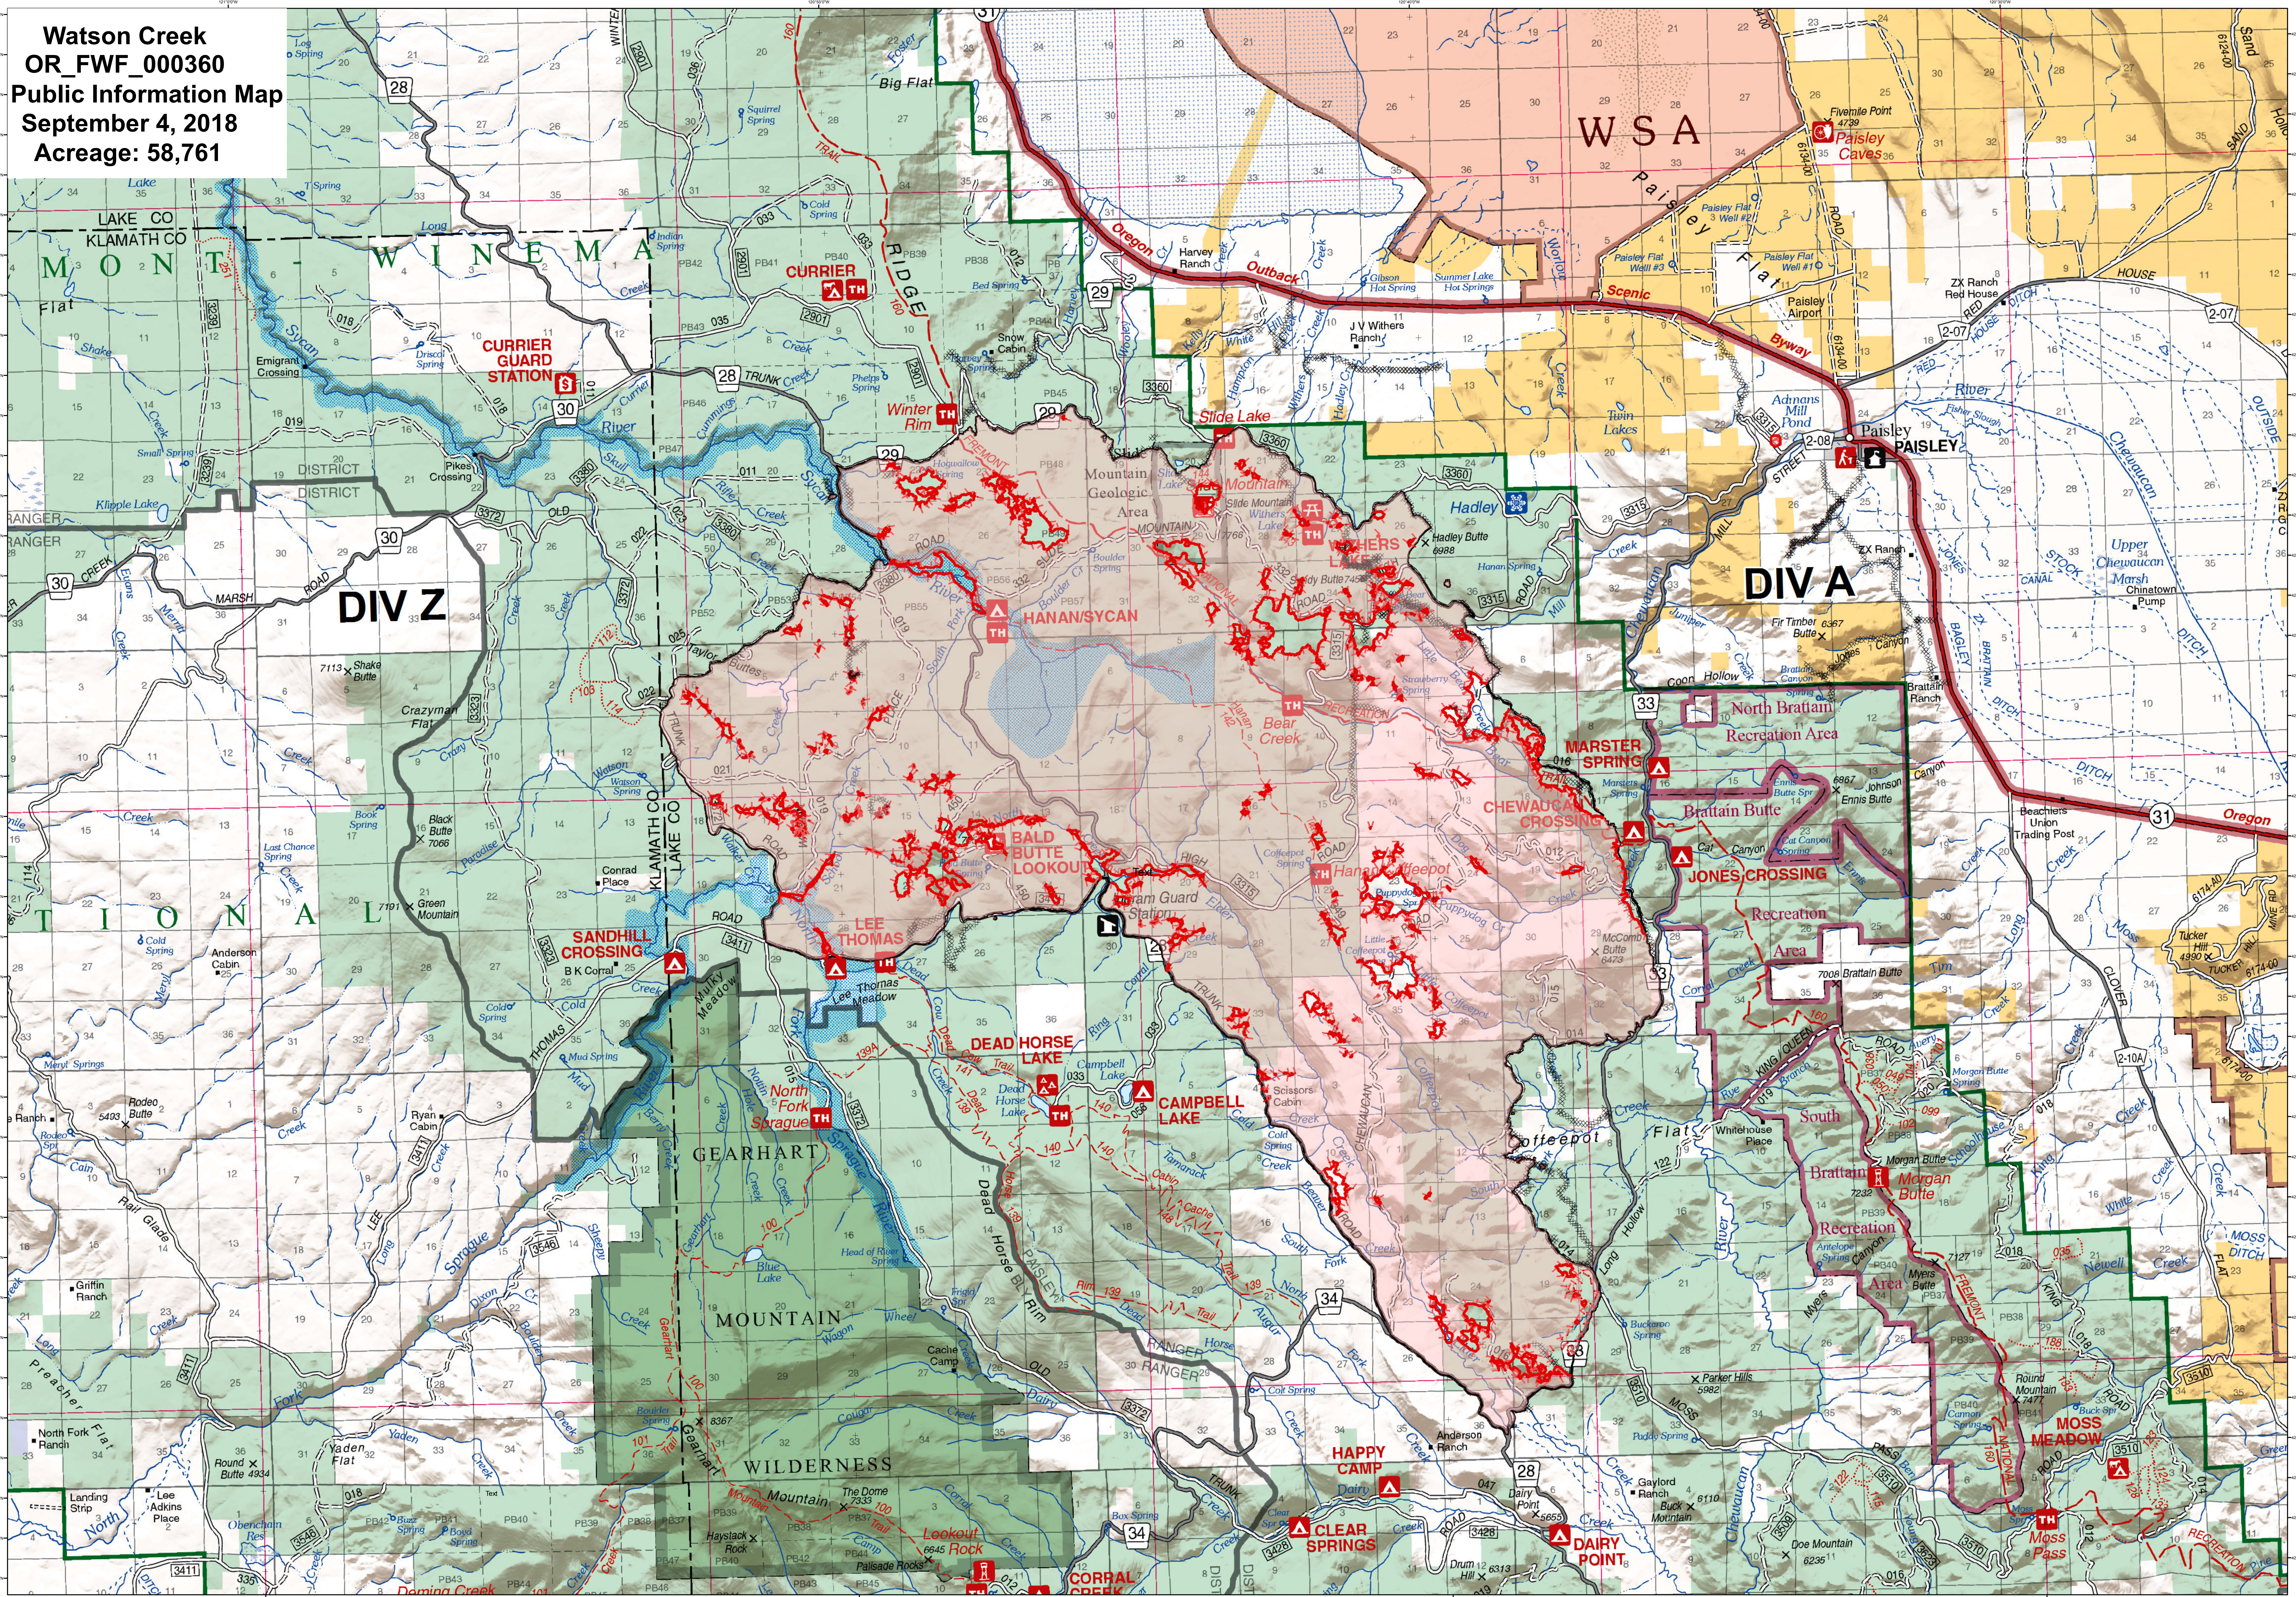

**Watson Creek
OR_FFW_000360
Public Information Map
September 4, 2018
Acreage: 58,761**

Fire Perimeter 09/03/2018
 Uncontrolled Fire Edge
 Completed Line
 Completed Dozer Line

N

0 0.5 1 2 3 4 Miles