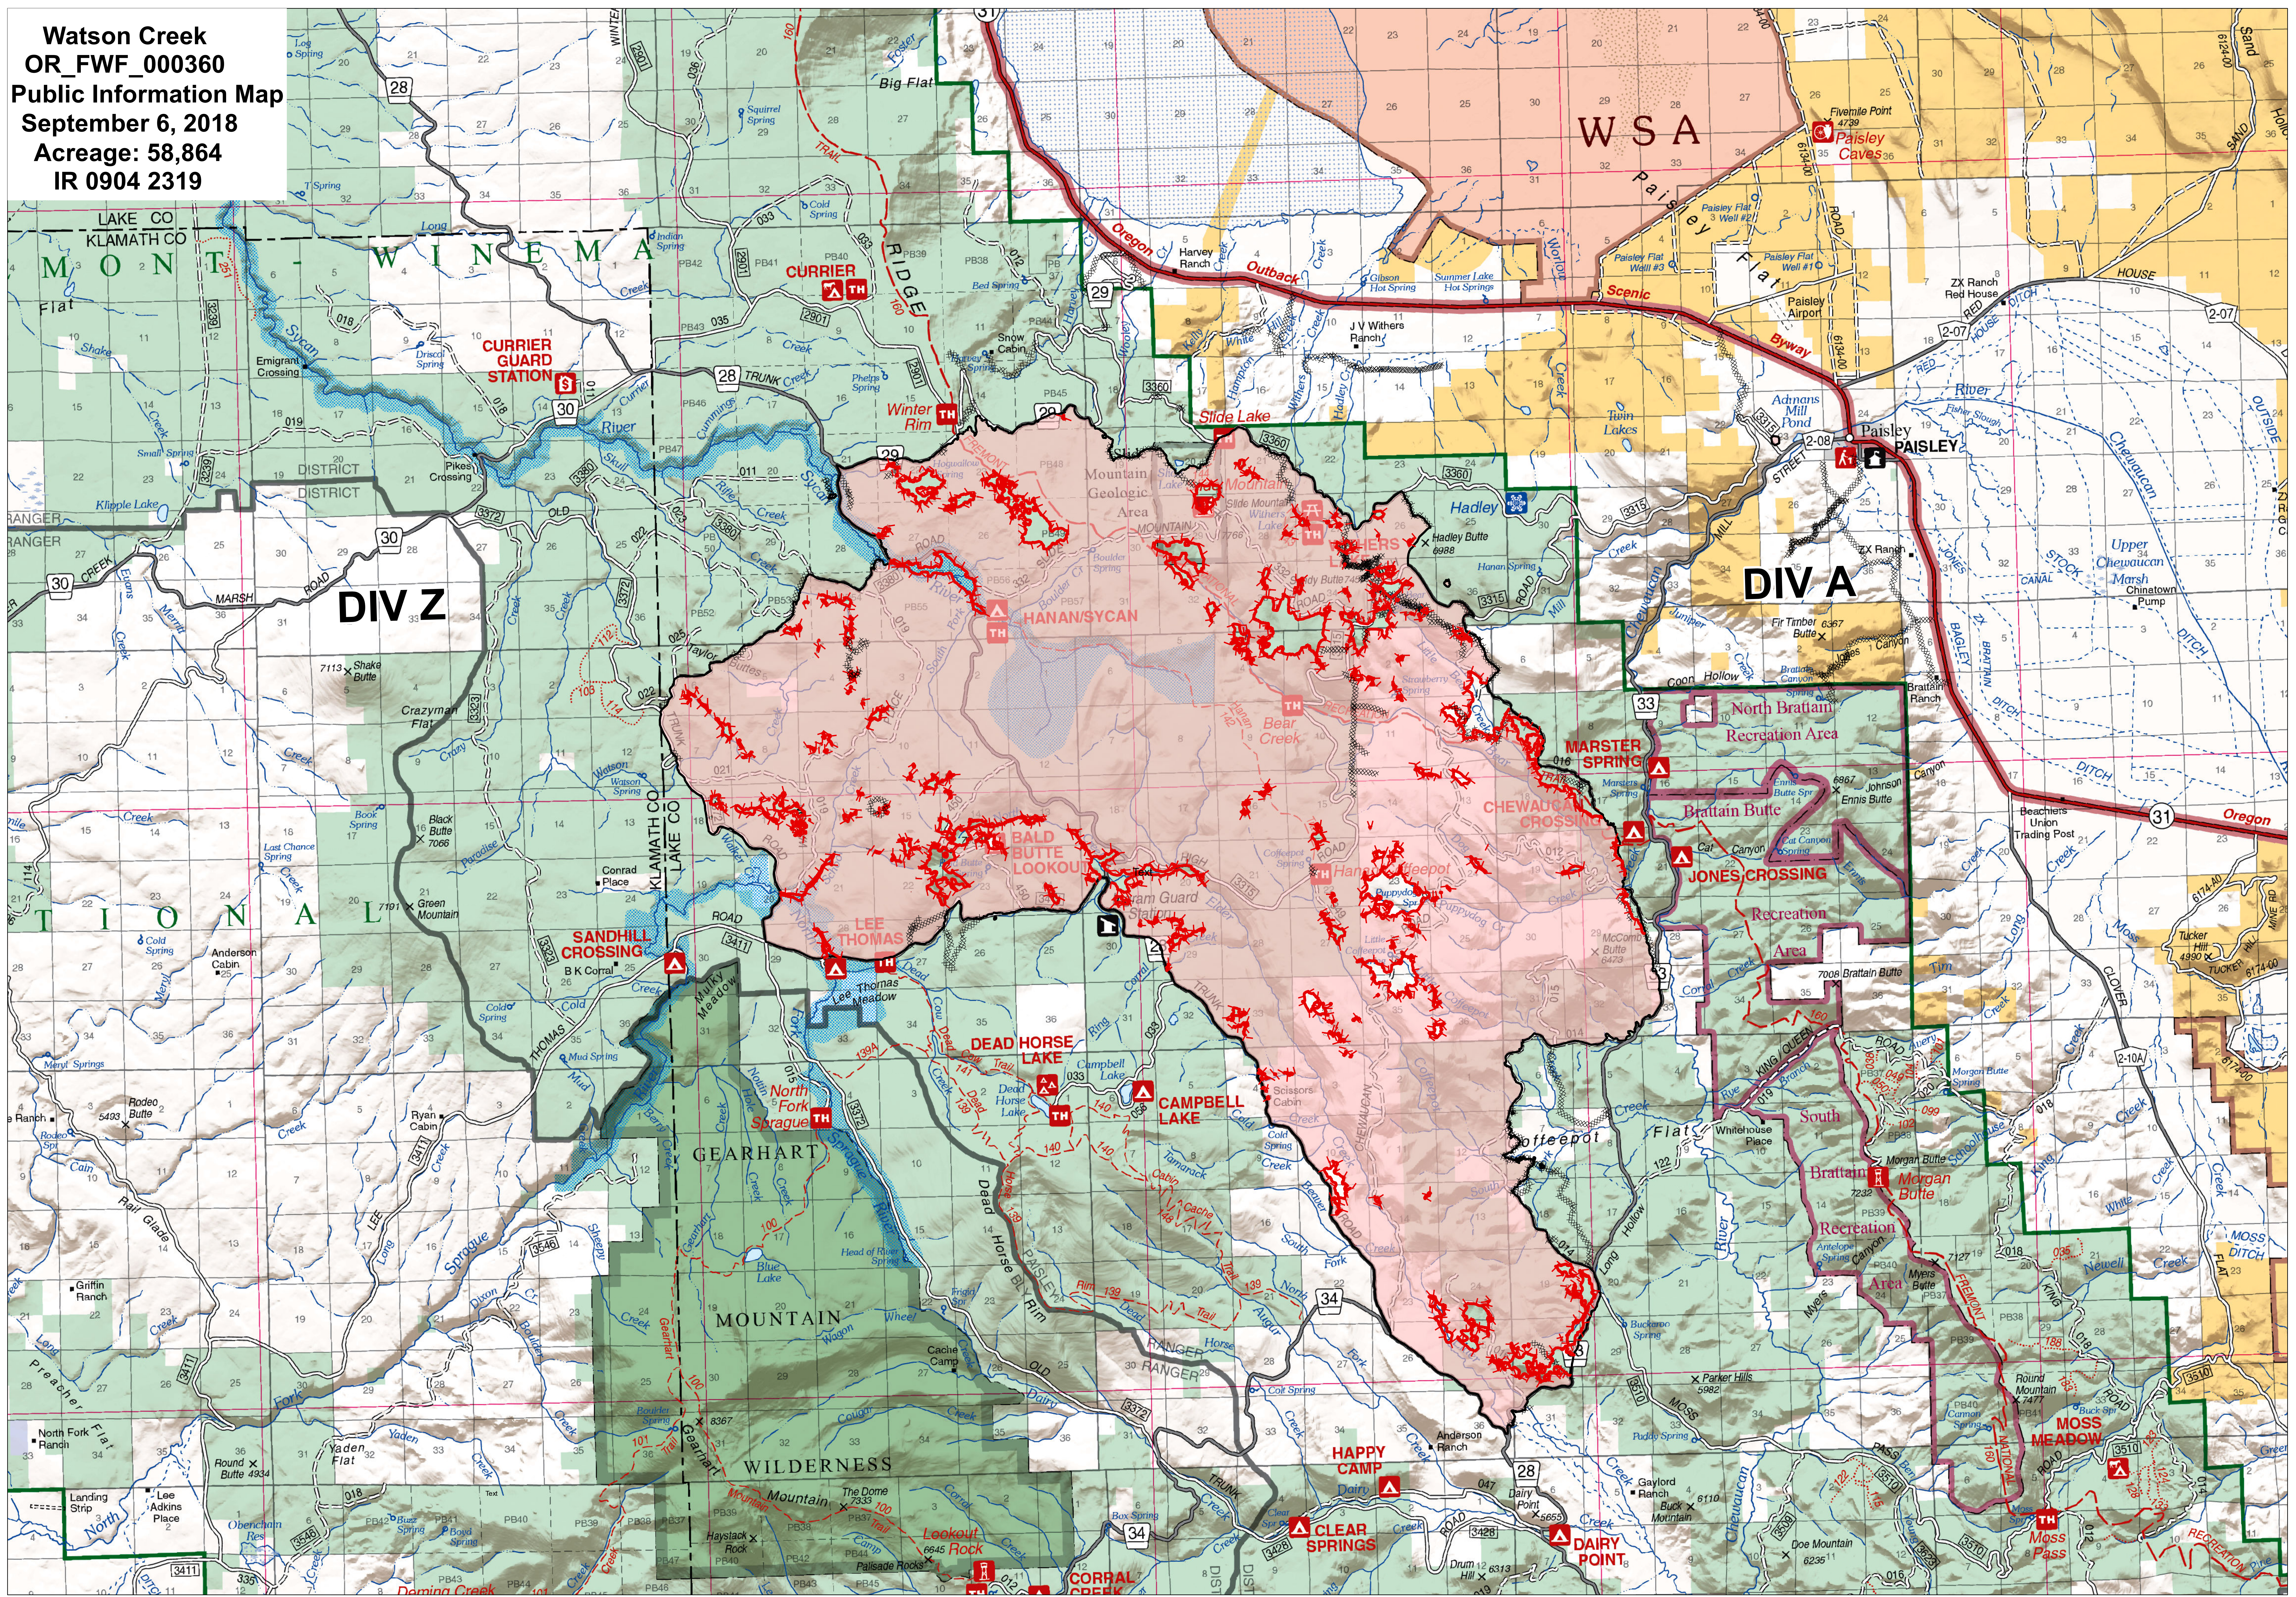

**Watson Creek
OR_FFW_000360
Public Information Map
September 6, 2018
Acreage: 58,864
IR 0904 2319**

- Uncontrolled Fire Edge
- Completed Line
- Completed Dozer Line
- Fire Perimeter