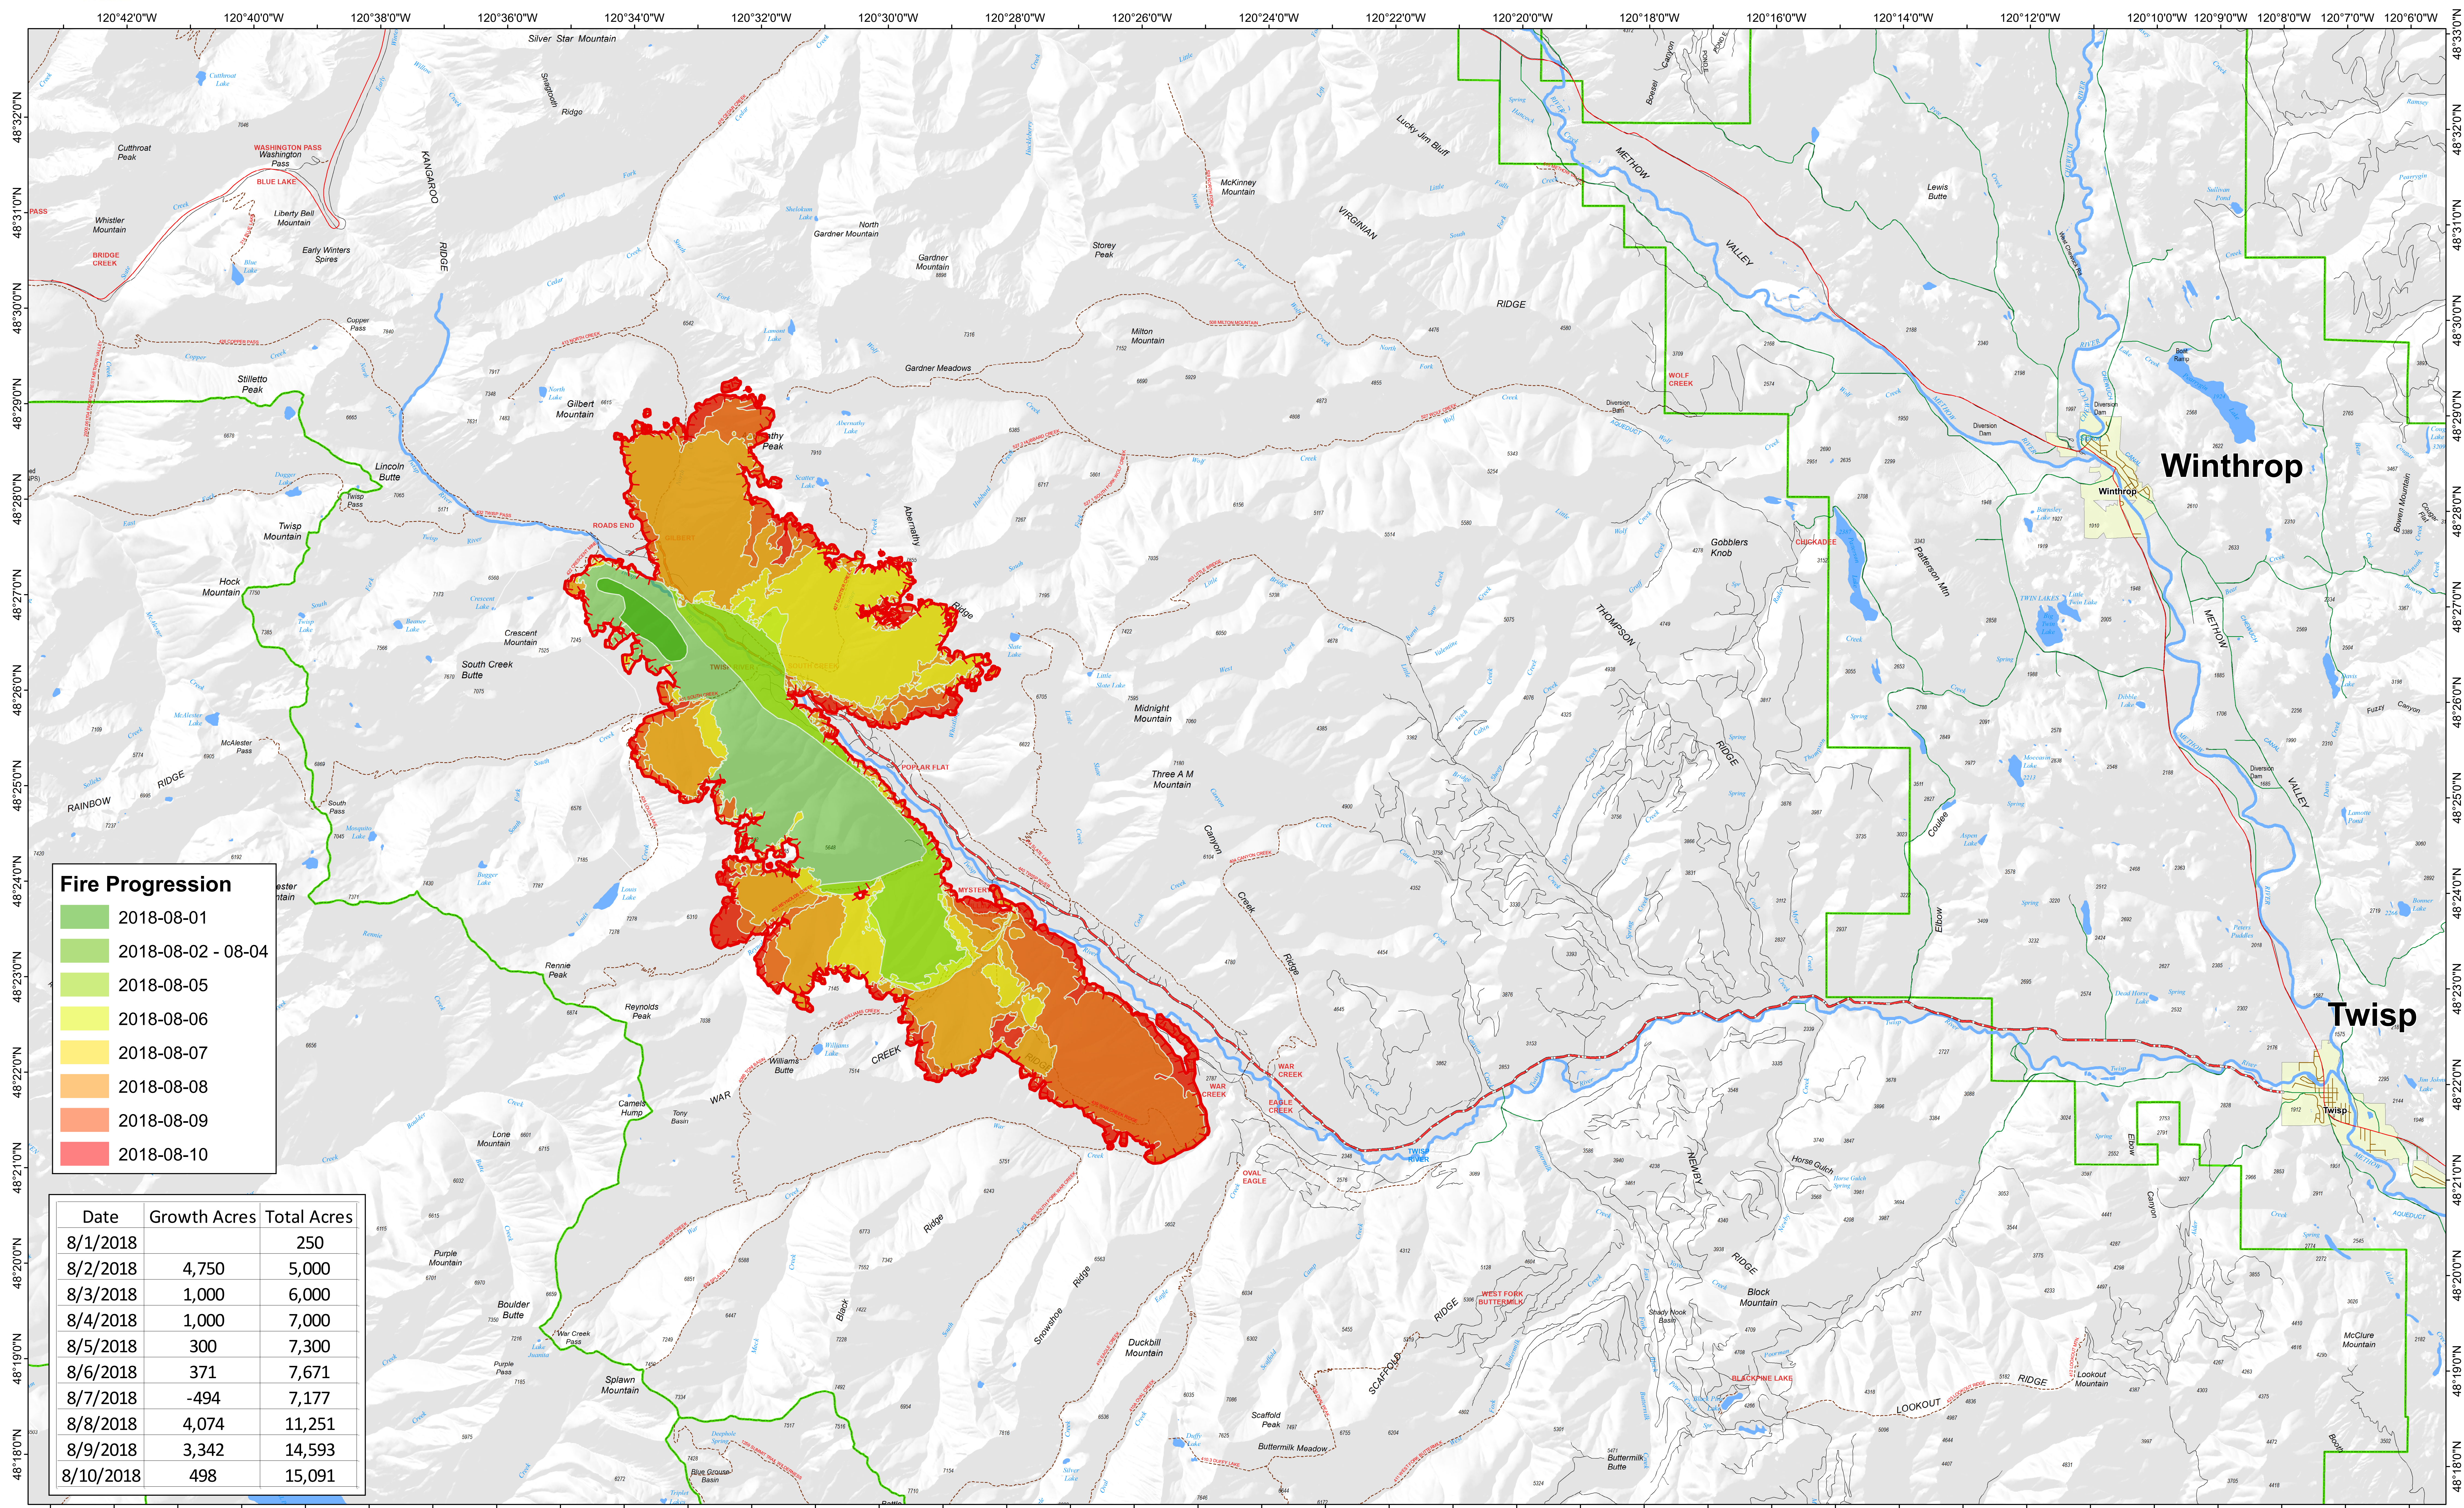

Fire Progression Map

Crescent Mountain Fire WA-OWF-000428

08/10/2018

Fire Progression

- 2018-08-01
- 2018-08-02 - 08-04
- 2018-08-05
- 2018-08-06
- 2018-08-07
- 2018-08-08
- 2018-08-09
- 2018-08-10

Date	Growth Acres	Total Acres
8/1/2018		250
8/2/2018	4,750	5,000
8/3/2018	1,000	6,000
8/4/2018	1,000	7,000
8/5/2018	300	7,300
8/6/2018	371	7,671
8/7/2018	-494	7,177
8/8/2018	4,074	11,251
8/9/2018	3,342	14,593
8/10/2018	498	15,091

- Twisp River Road
- City Road
- Trail
- Ranger District
- Highway
- USFS road
- Towns
- County Road
- Railroad

Daily Map Products