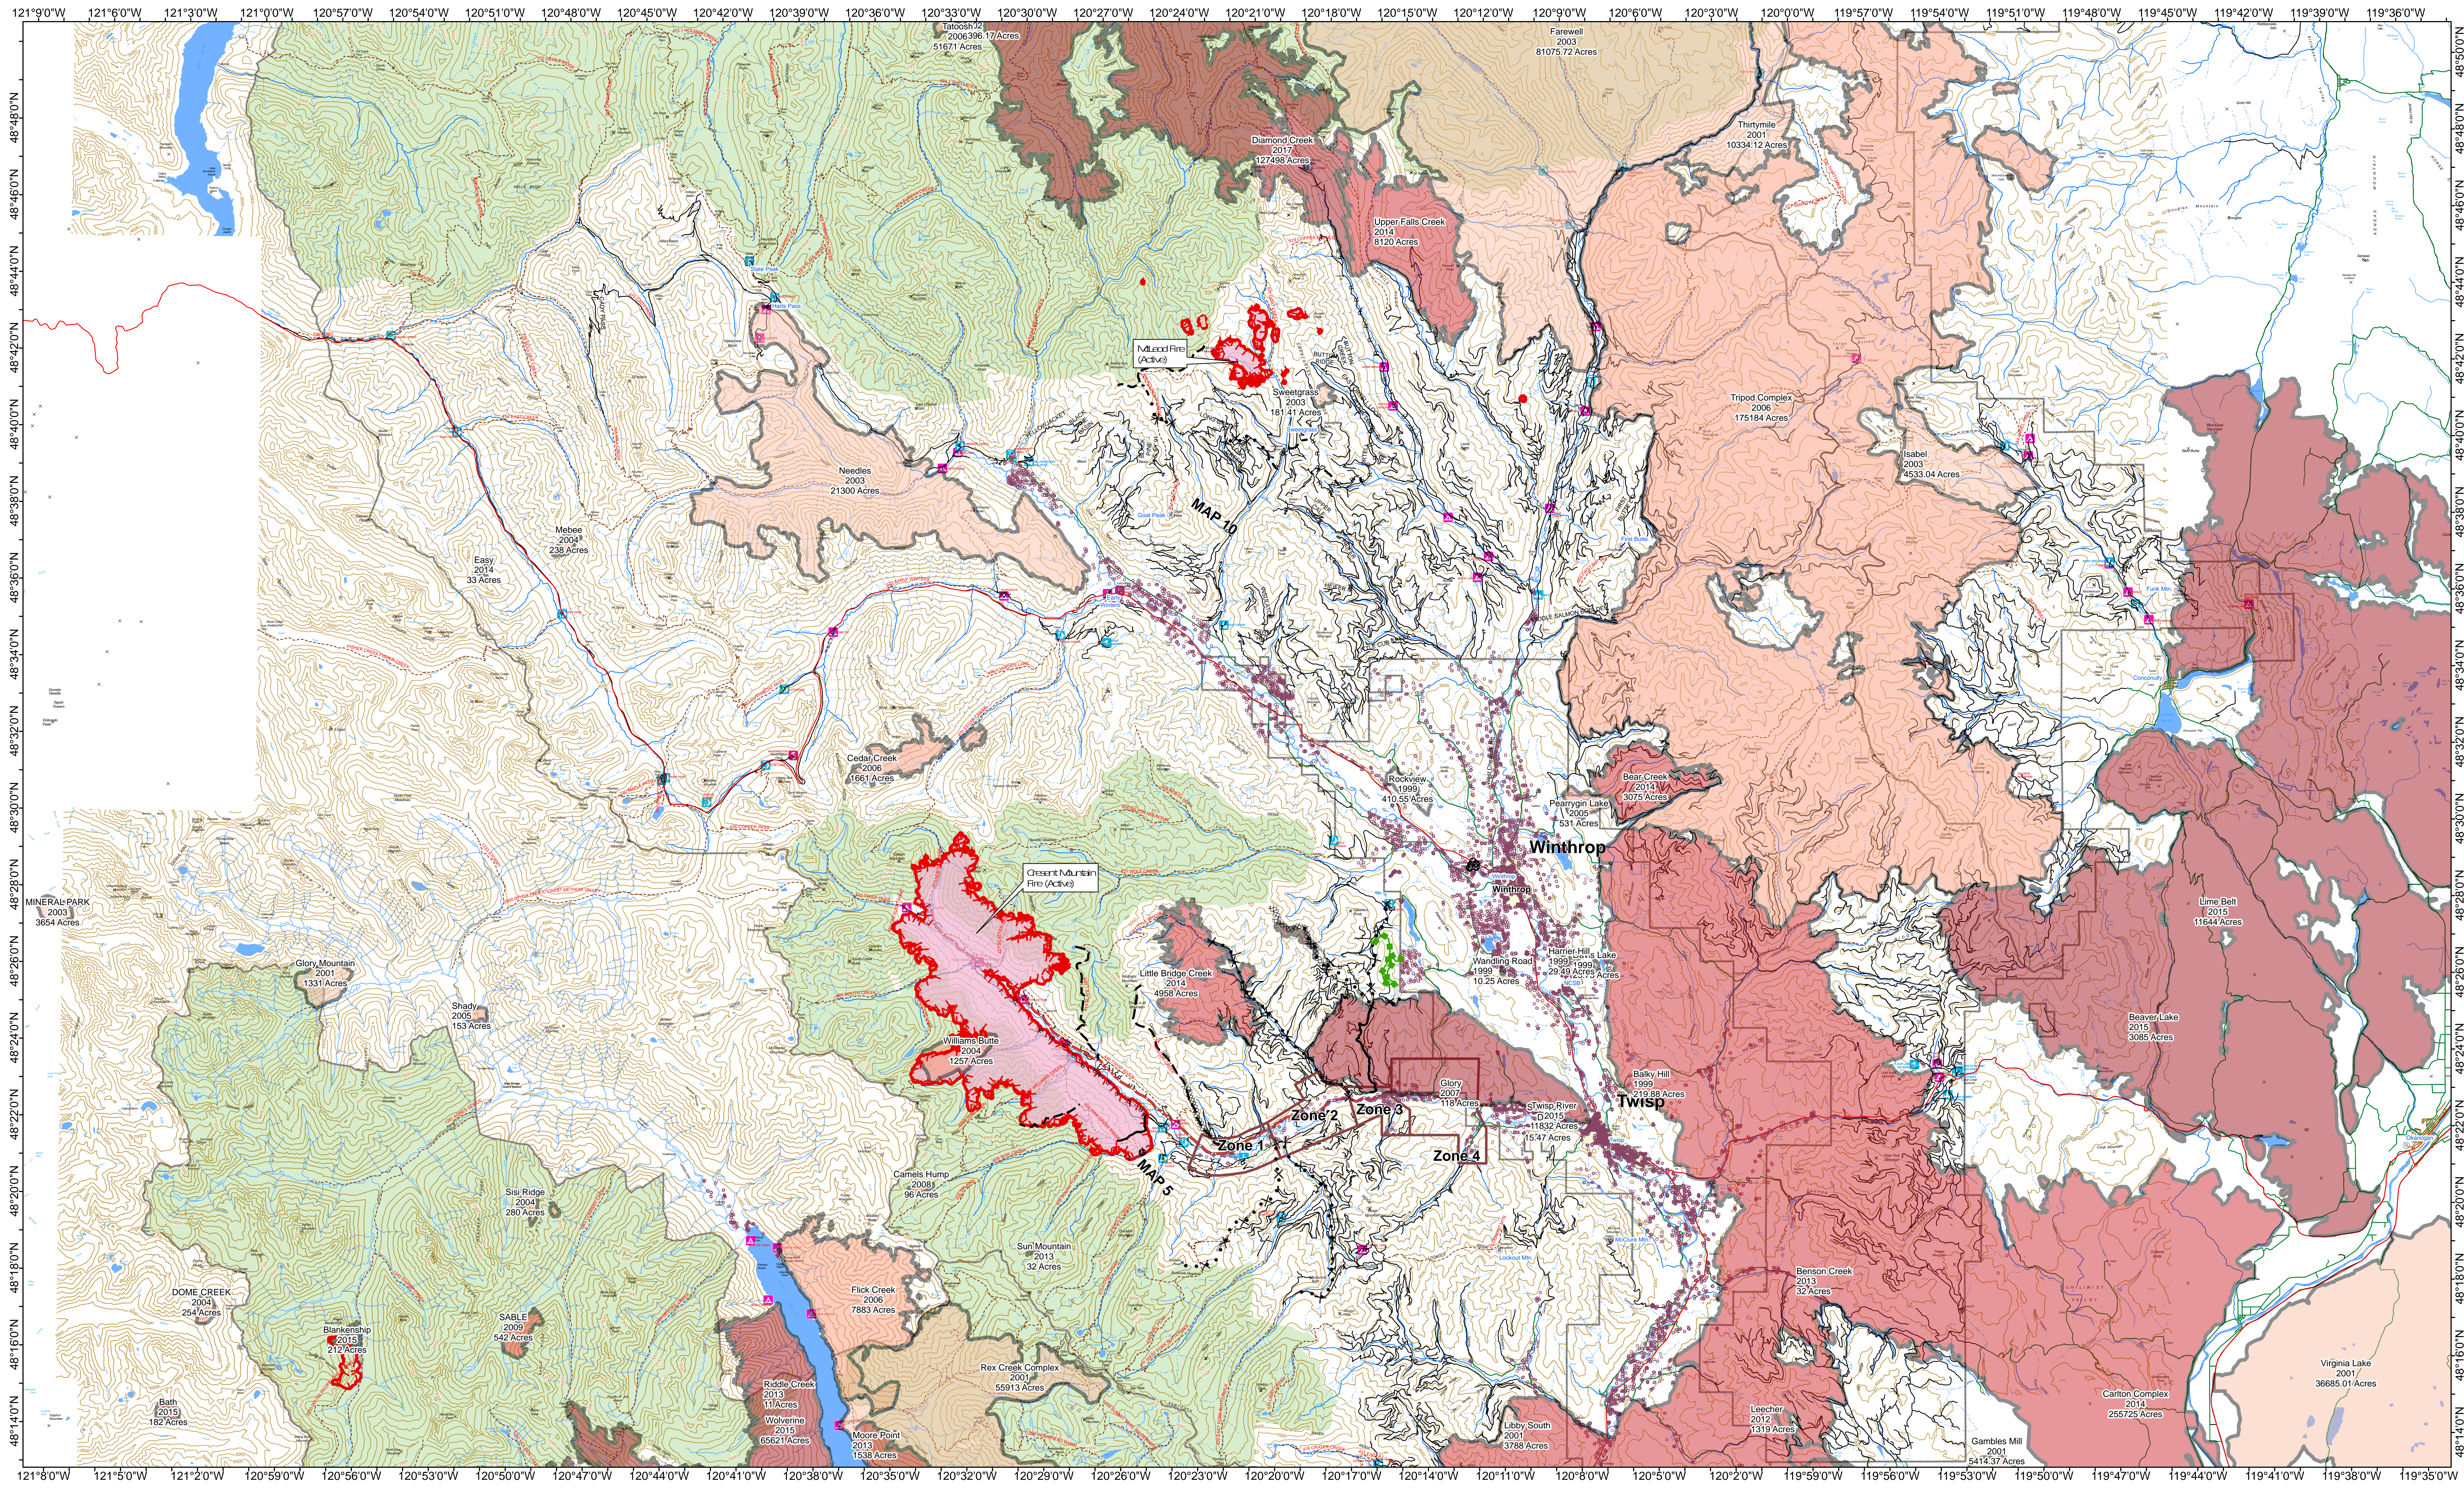

Crescent Mountain/McLeod Fire Surrounding Fire History 1998 - 2017

08/13/2018

- Fire Year: 2003, 1999, 2001, 2002, 2003, 2004, 2005, 2006, 2007
- Twisp River Road
- Highway
- County Road
- City Road
- USFS Road
- Trail
- Wildfire Daily Fire Perimeter
- Wildness
- Towns

Evacuation Zone	Number of Residences
Zone 1	45
Zone 2	93
Zone 3	78
Zone 4	126

08/13/2018 @ 1907
NAD 83 USFS R6 Albers (Meters)
SA Red Team GIS
Latest Intel: 20180812 @ 2154