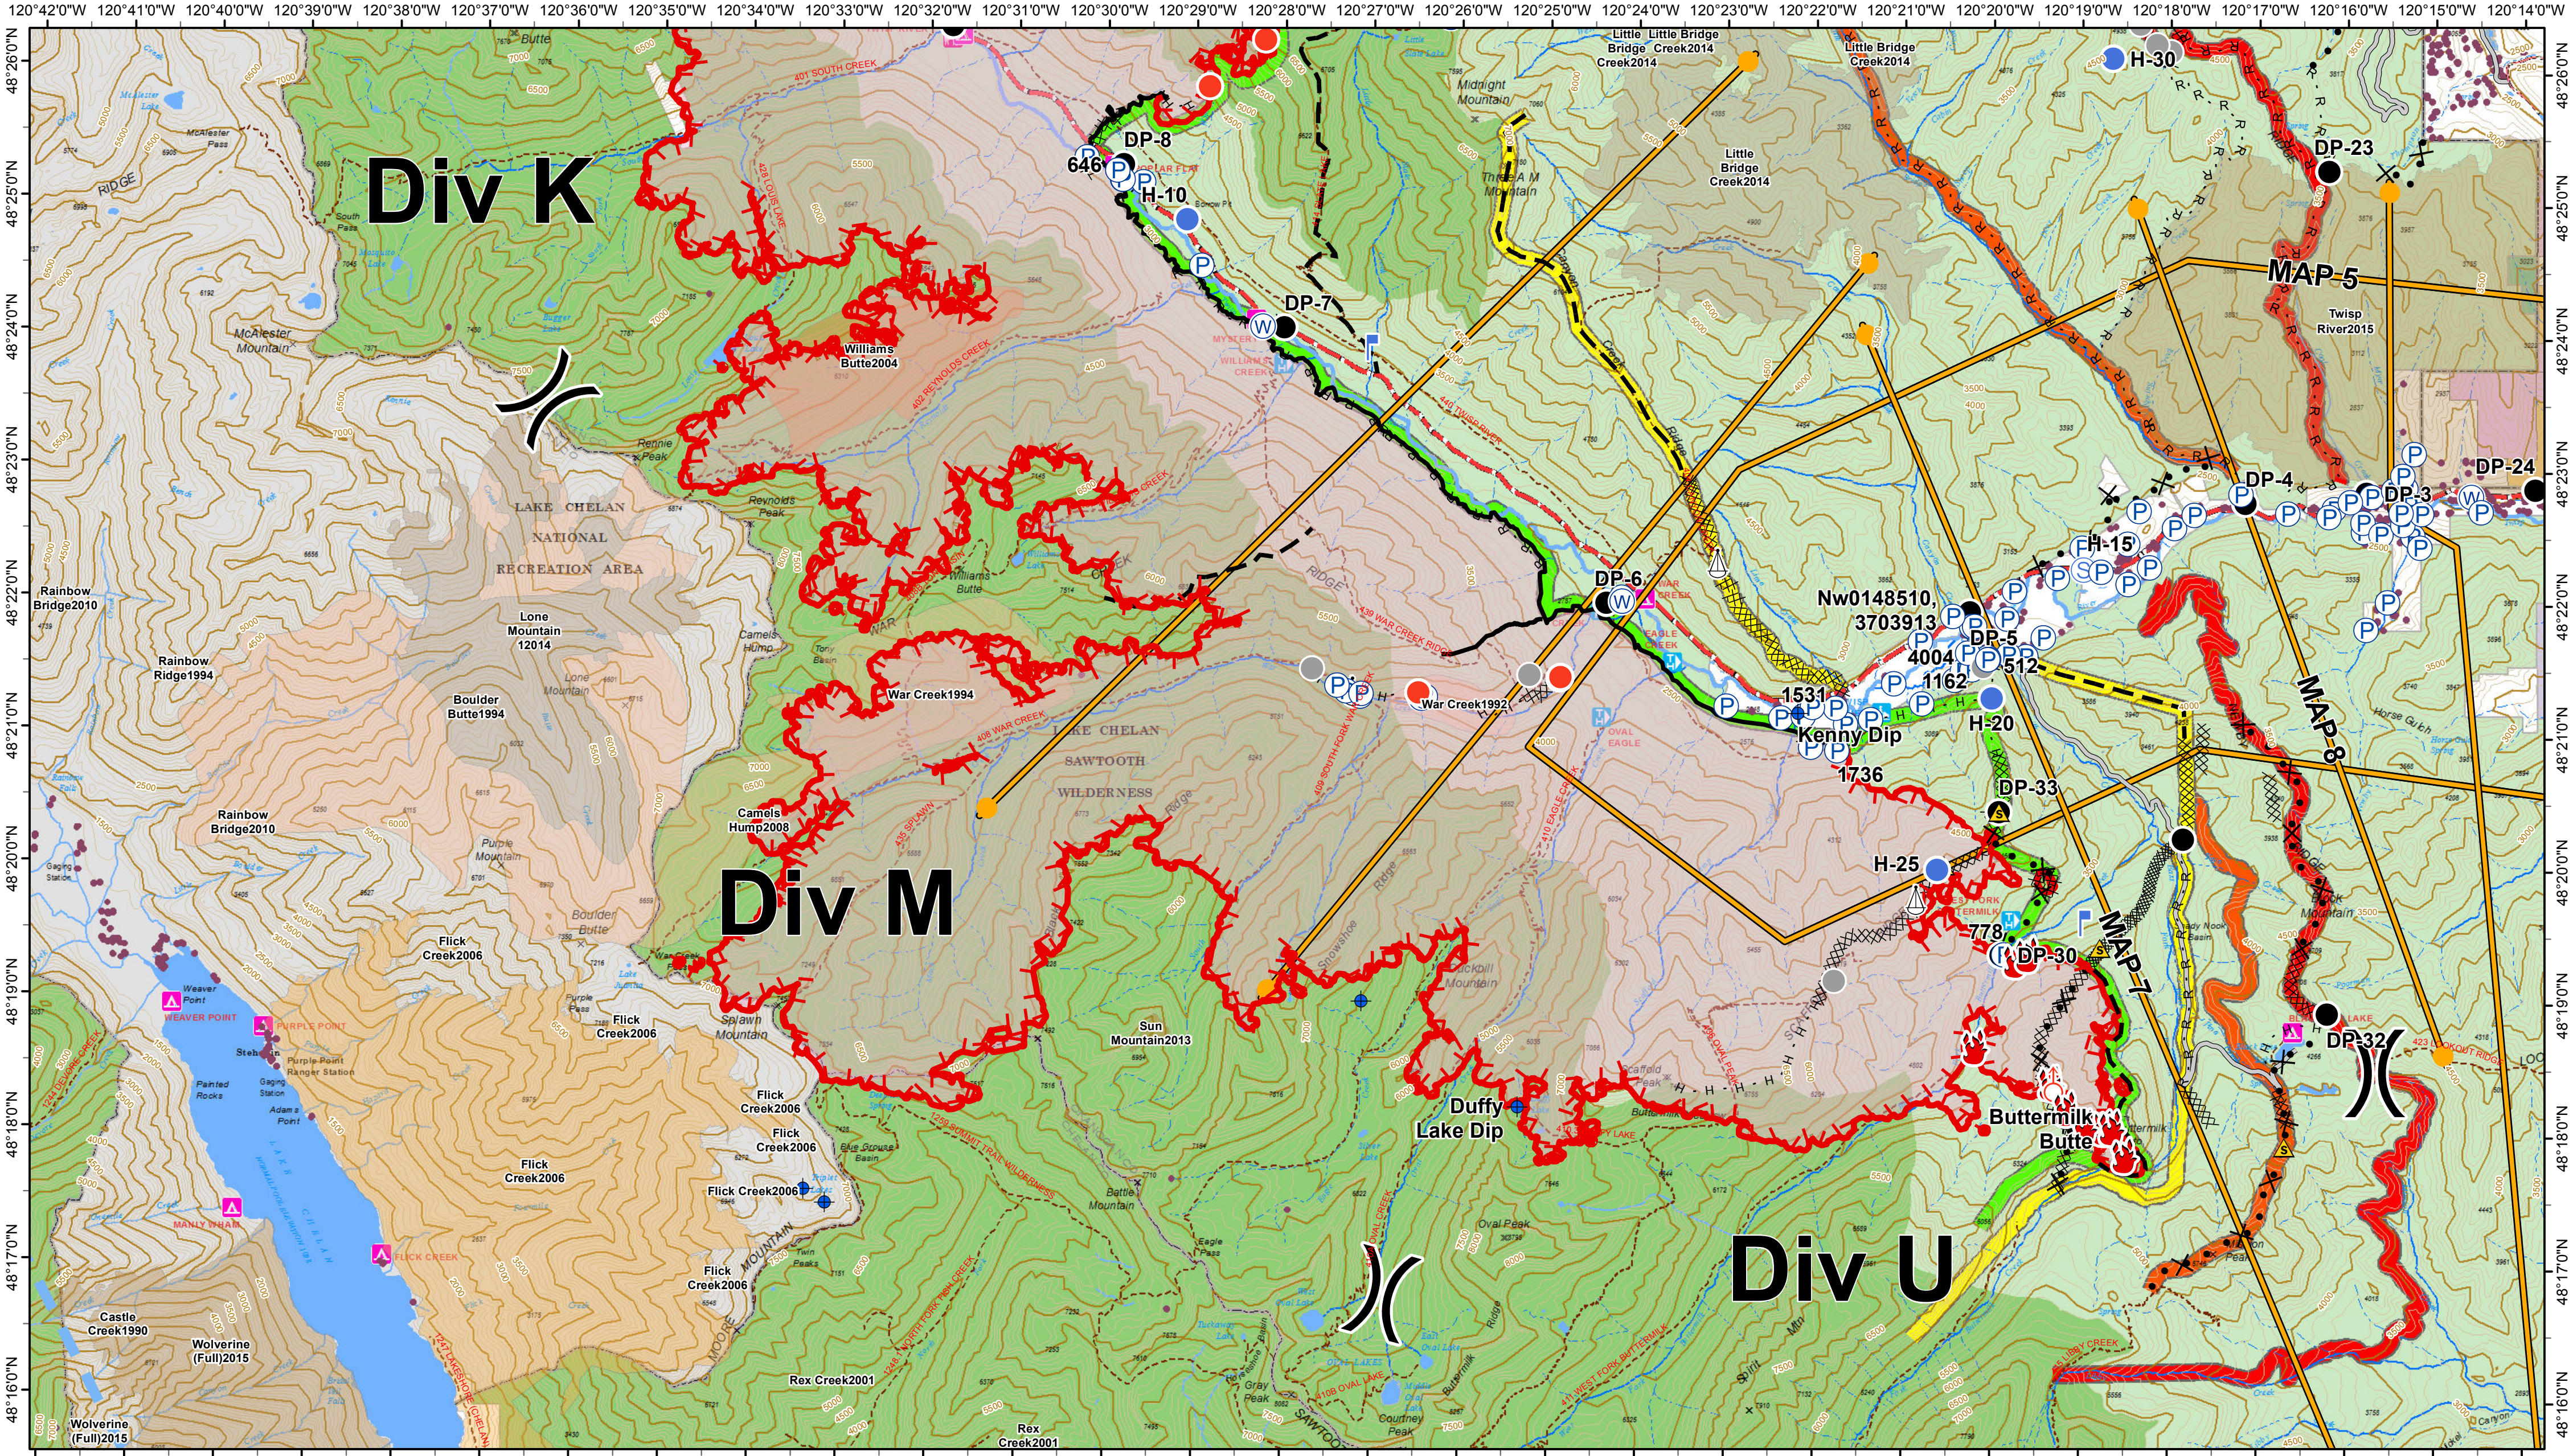

Div M Map

Crescent Mountain Fire WA-OWF-000428 Approx Acreage: 42,784

McLeod Fire WA-OWF-000522 Approx Acreage: 21,585

08/26/2018

									OWNER		

2018-08-26 @ 01:36
NAD 83 USFS R6 Albers (Meters)
SA Blue Team GIS
Latest Intel: 20180825 @ 0042

Daily Map Products

0 0.5 1 2 Miles

Contour Interval 100 Feet