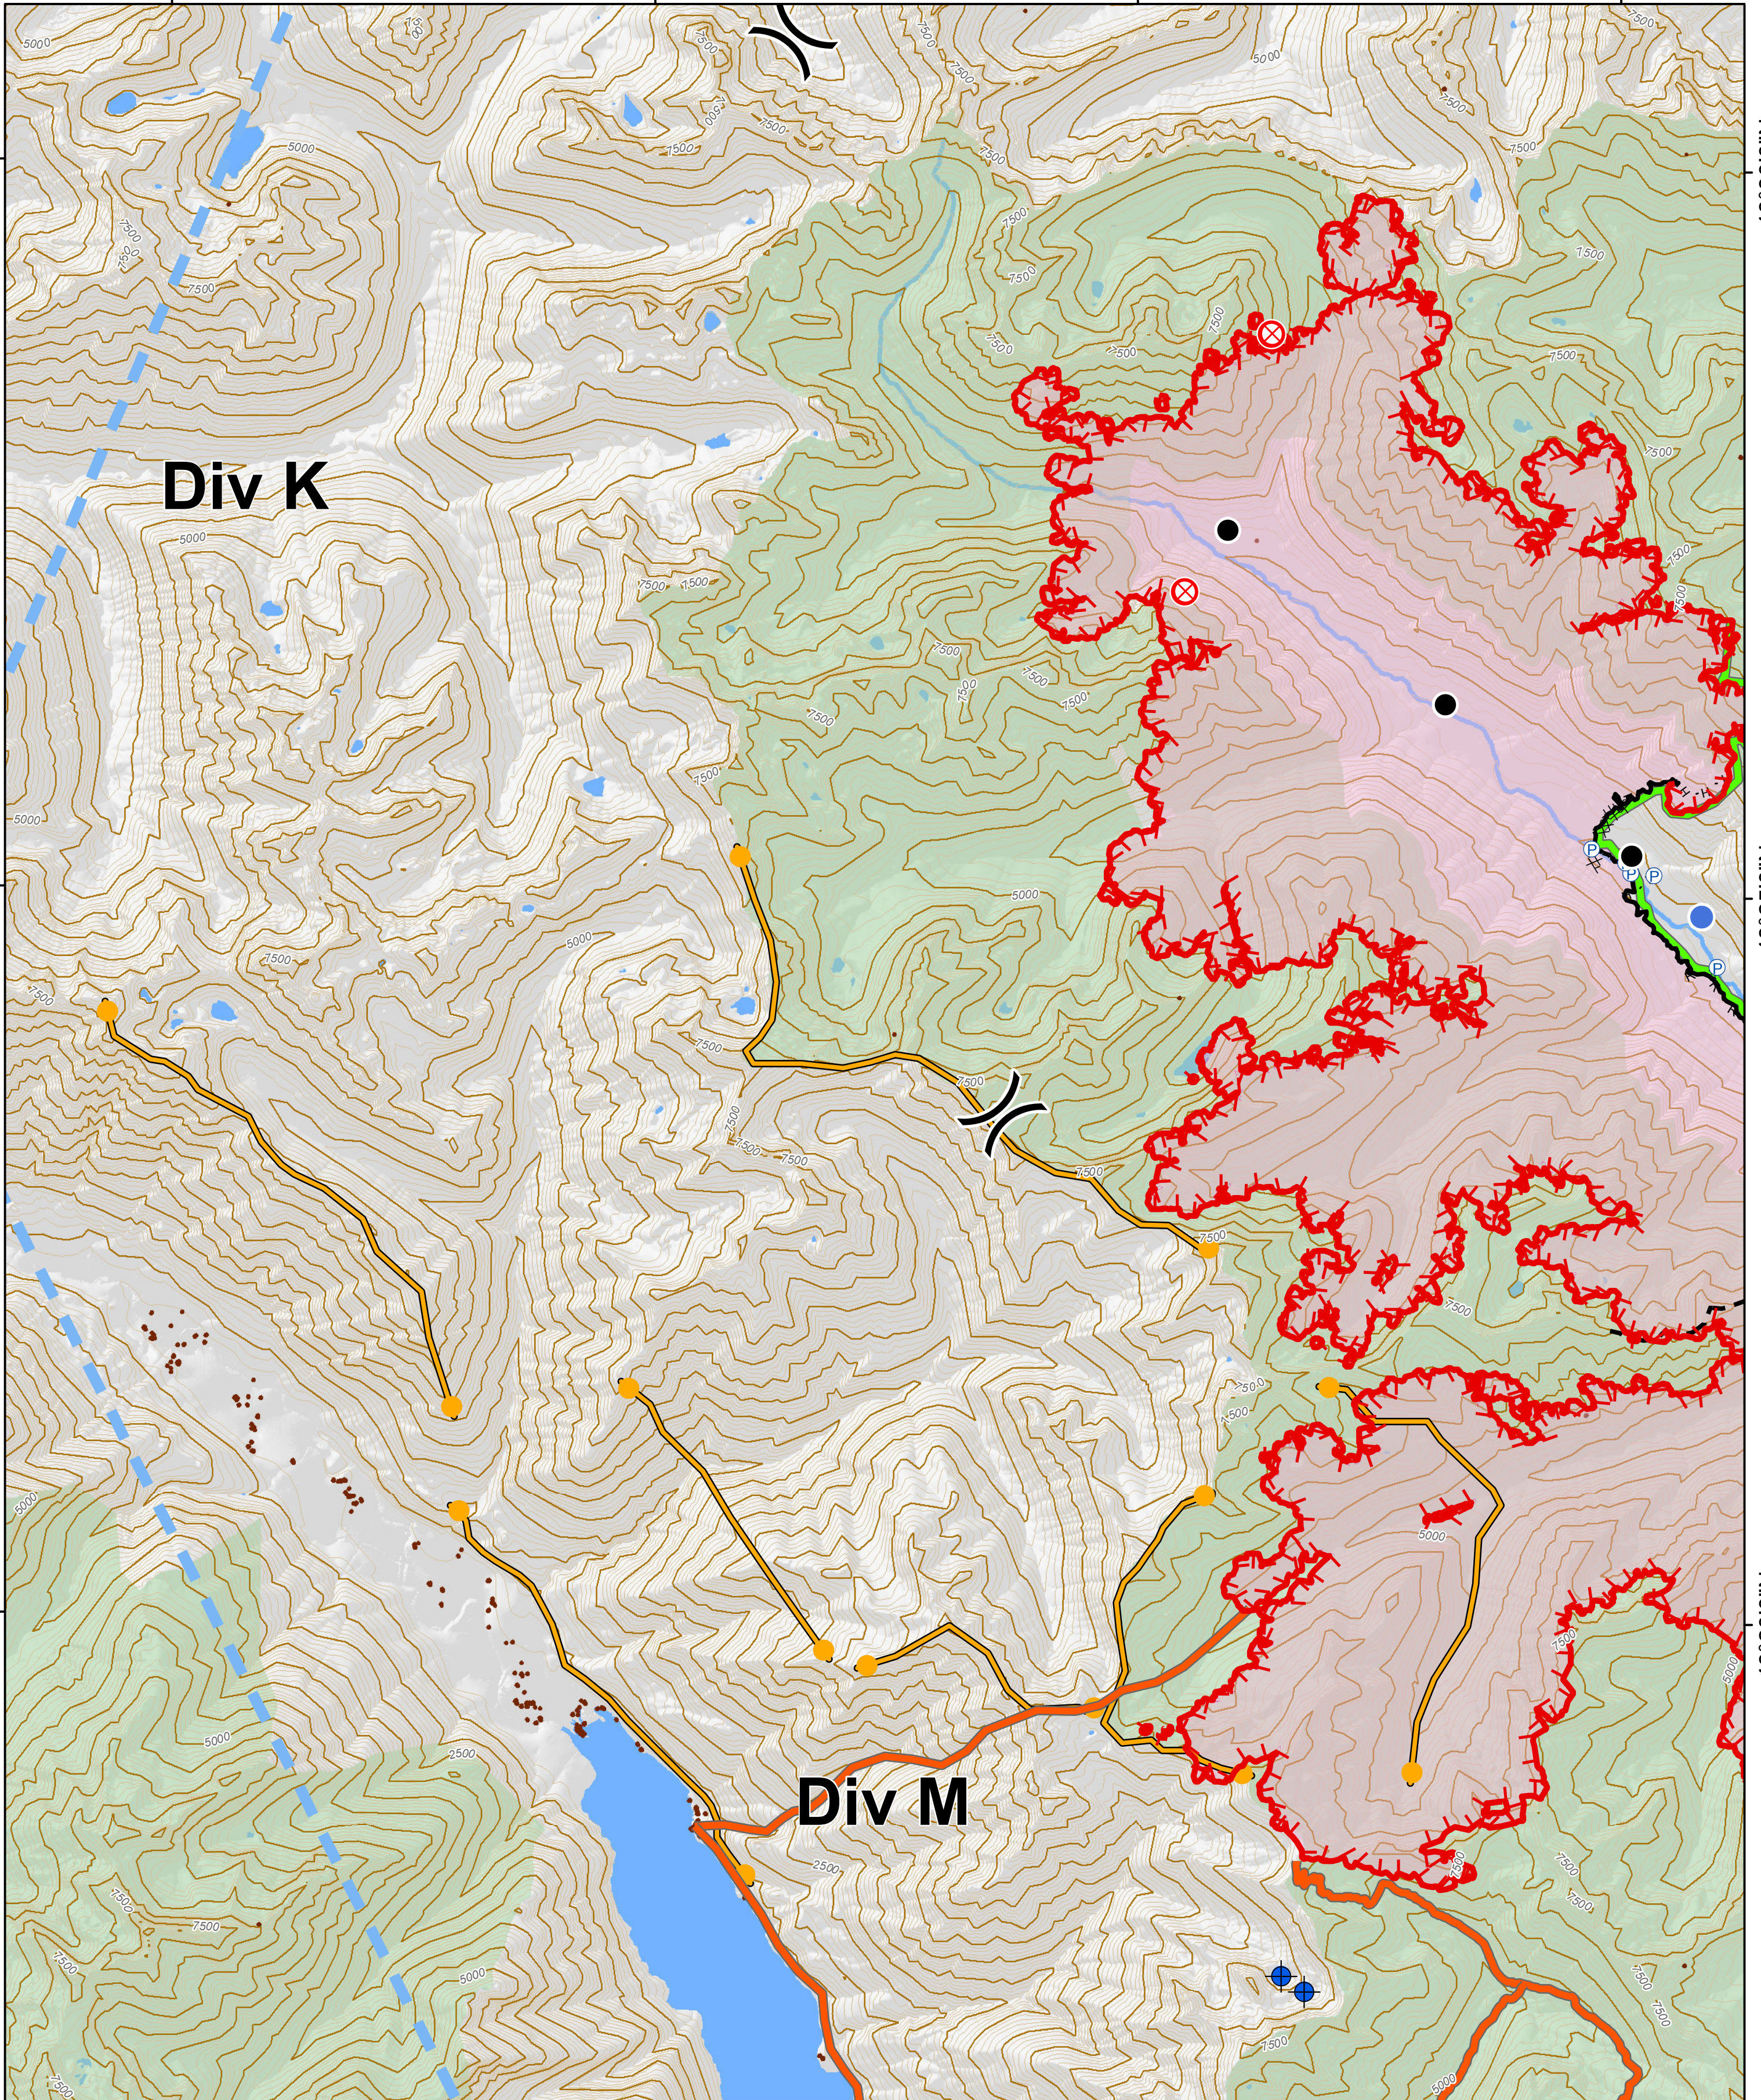

08/26/2018
Night Shift

Map Page: B1

Crescent Mountain Fire
WA-OWF-000422
42,942 Acres
as of 8/26 @ 1030

McLeod Fire
WA-OWF-000522
21,659 Acres
as of 8/26 @ 1100

120°45'0"W

120°40'0"W

120°35'0"W

120°30'0"W

48°30'0"N

48°30'0"N

48°25'0"N

48°25'0"N

48°20'0"N

48°20'0"N

Div Map Book 8/26/18

Div K

Div M

120°45'0"W

120°40'0"W

120°35'0"W

120°30'0"W