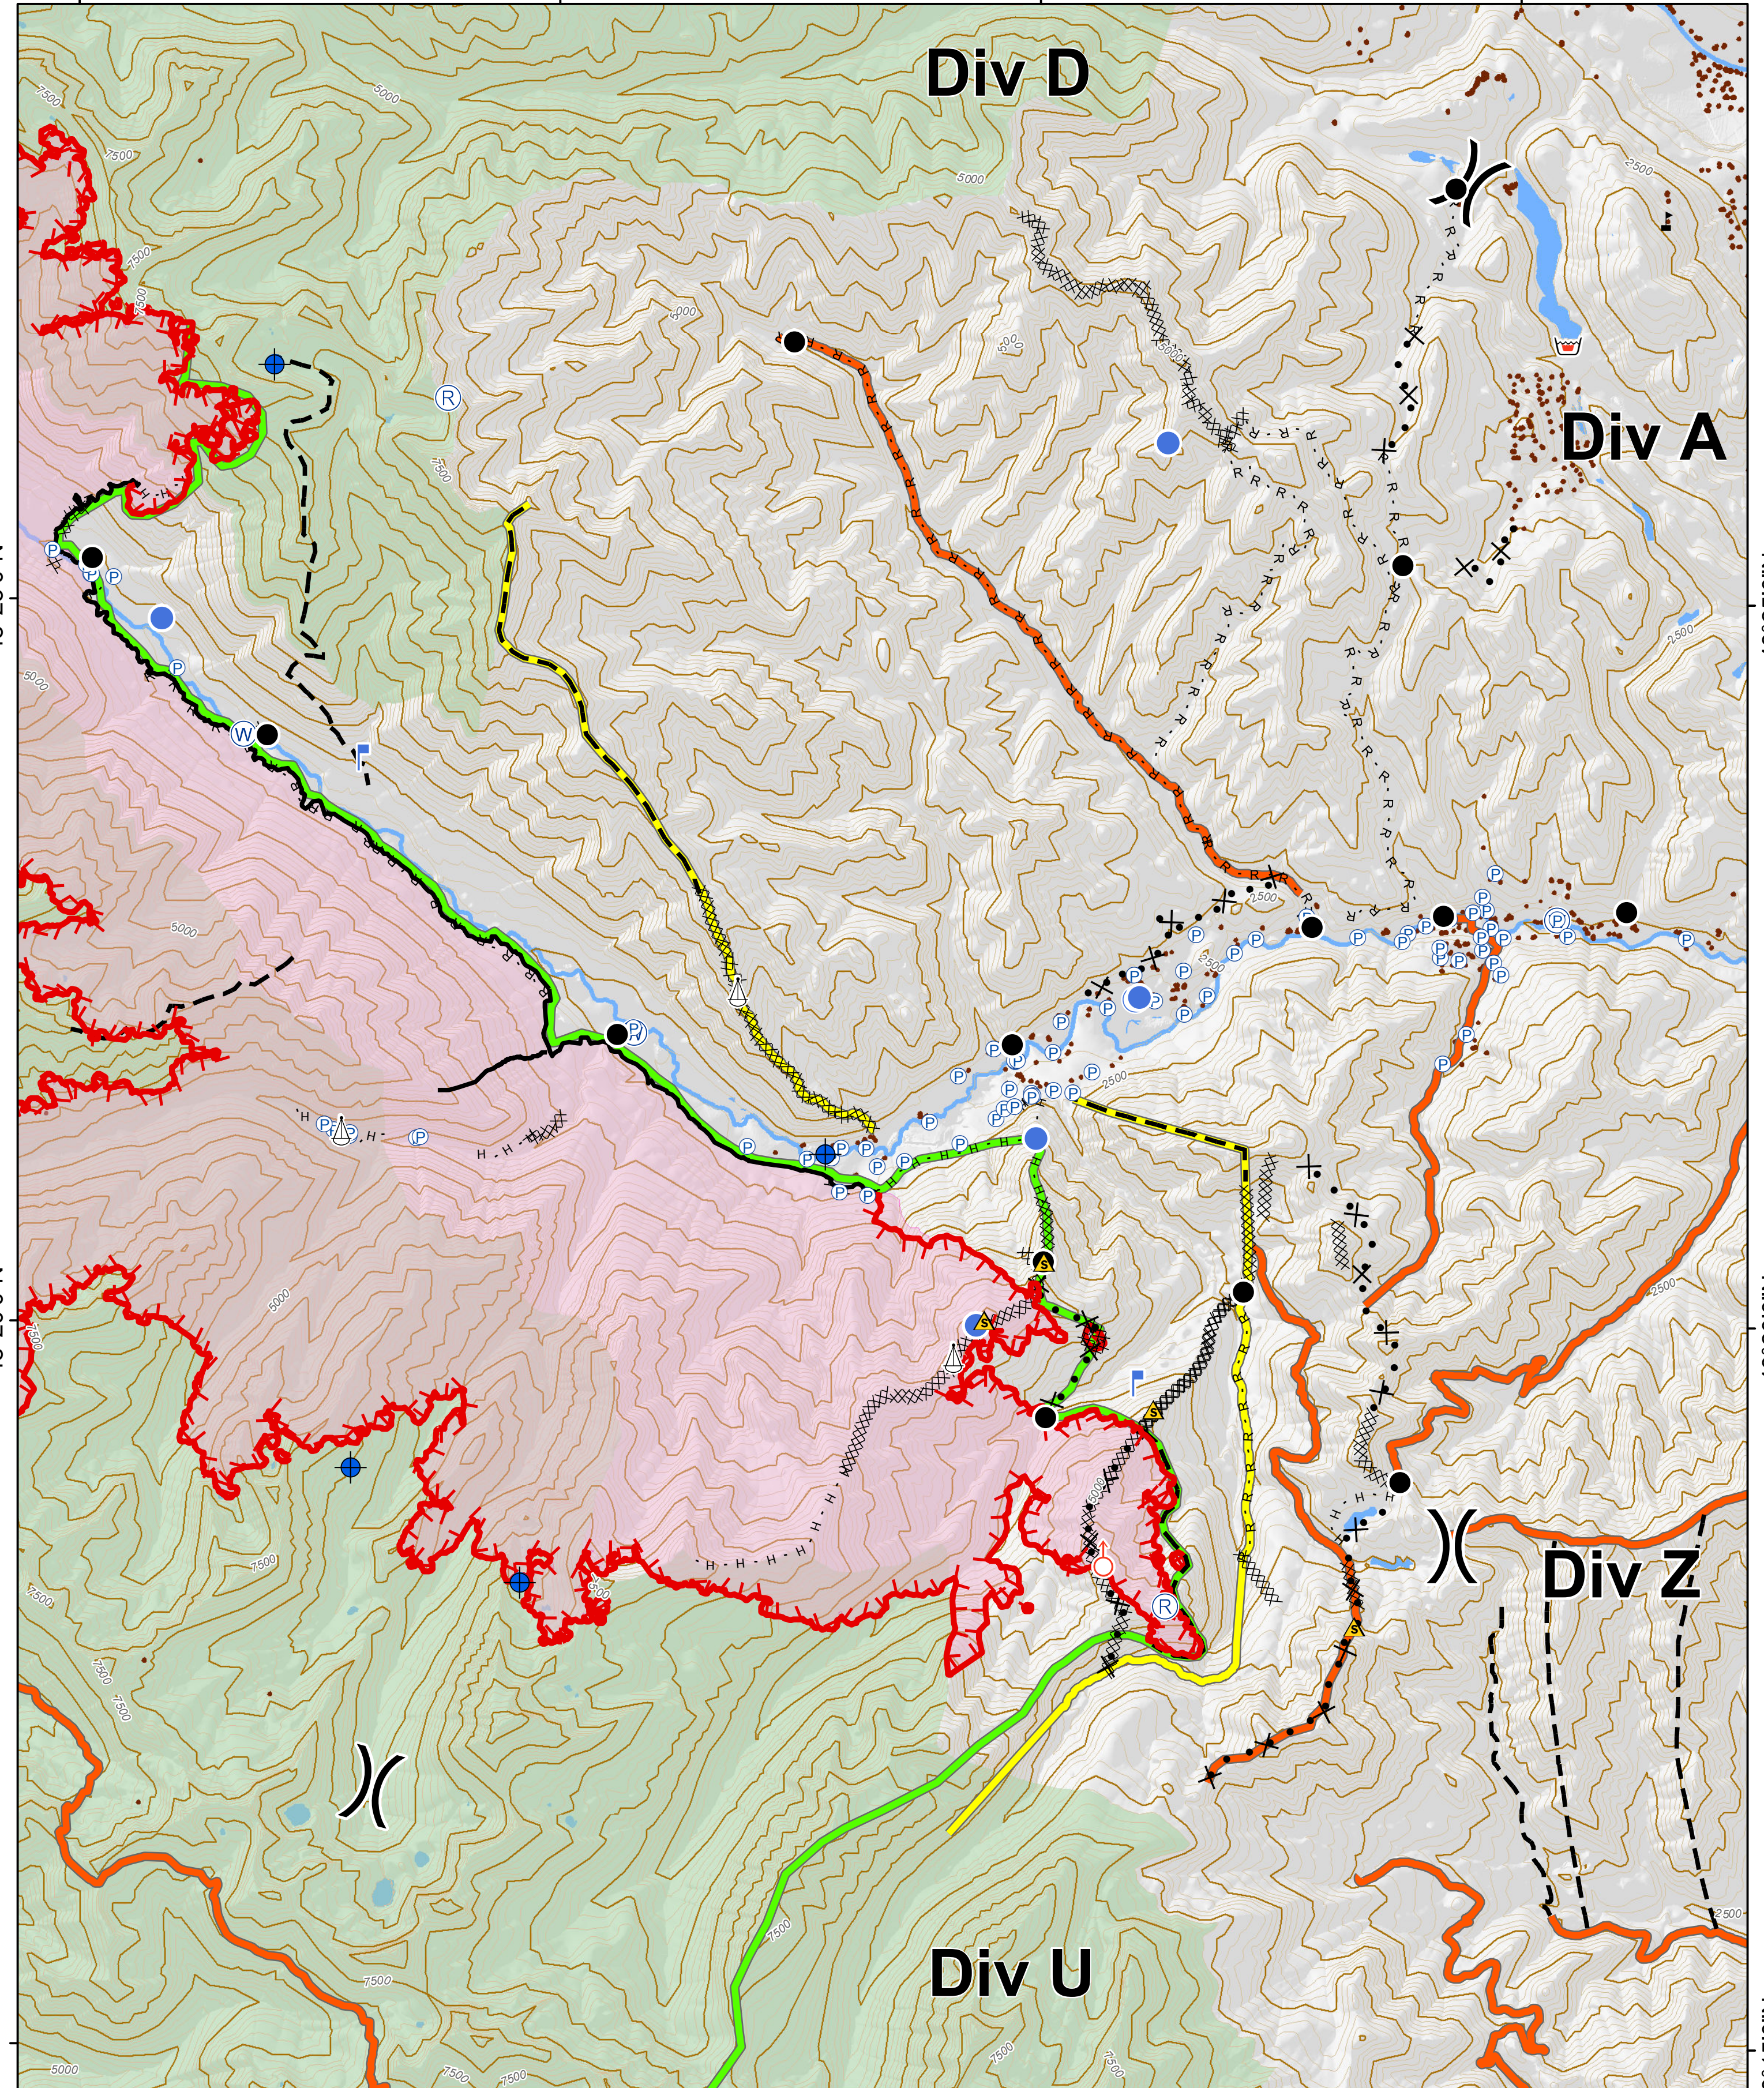

08/26/2018  
Night Shift

Map Page:  
B2

Crescent Mountain Fire  
WA-OWF-000422  
42,942 Acres  
as of 8/26 @ 1030

McLeod Fire  
WA-OWF-000522  
21,659 Acres  
as of 8/26 @ 1100

0 0.5 1 2 Miles

120°30'0"W

120°25'0"W

120°20'0"W

120°15'0"W

48°25'0"N

48°25'0"N

48°20'0"N

48°20'0"N

Div Map Book 8/26/18

48°15'0"N

Div D

Div A

Div Z

Div U