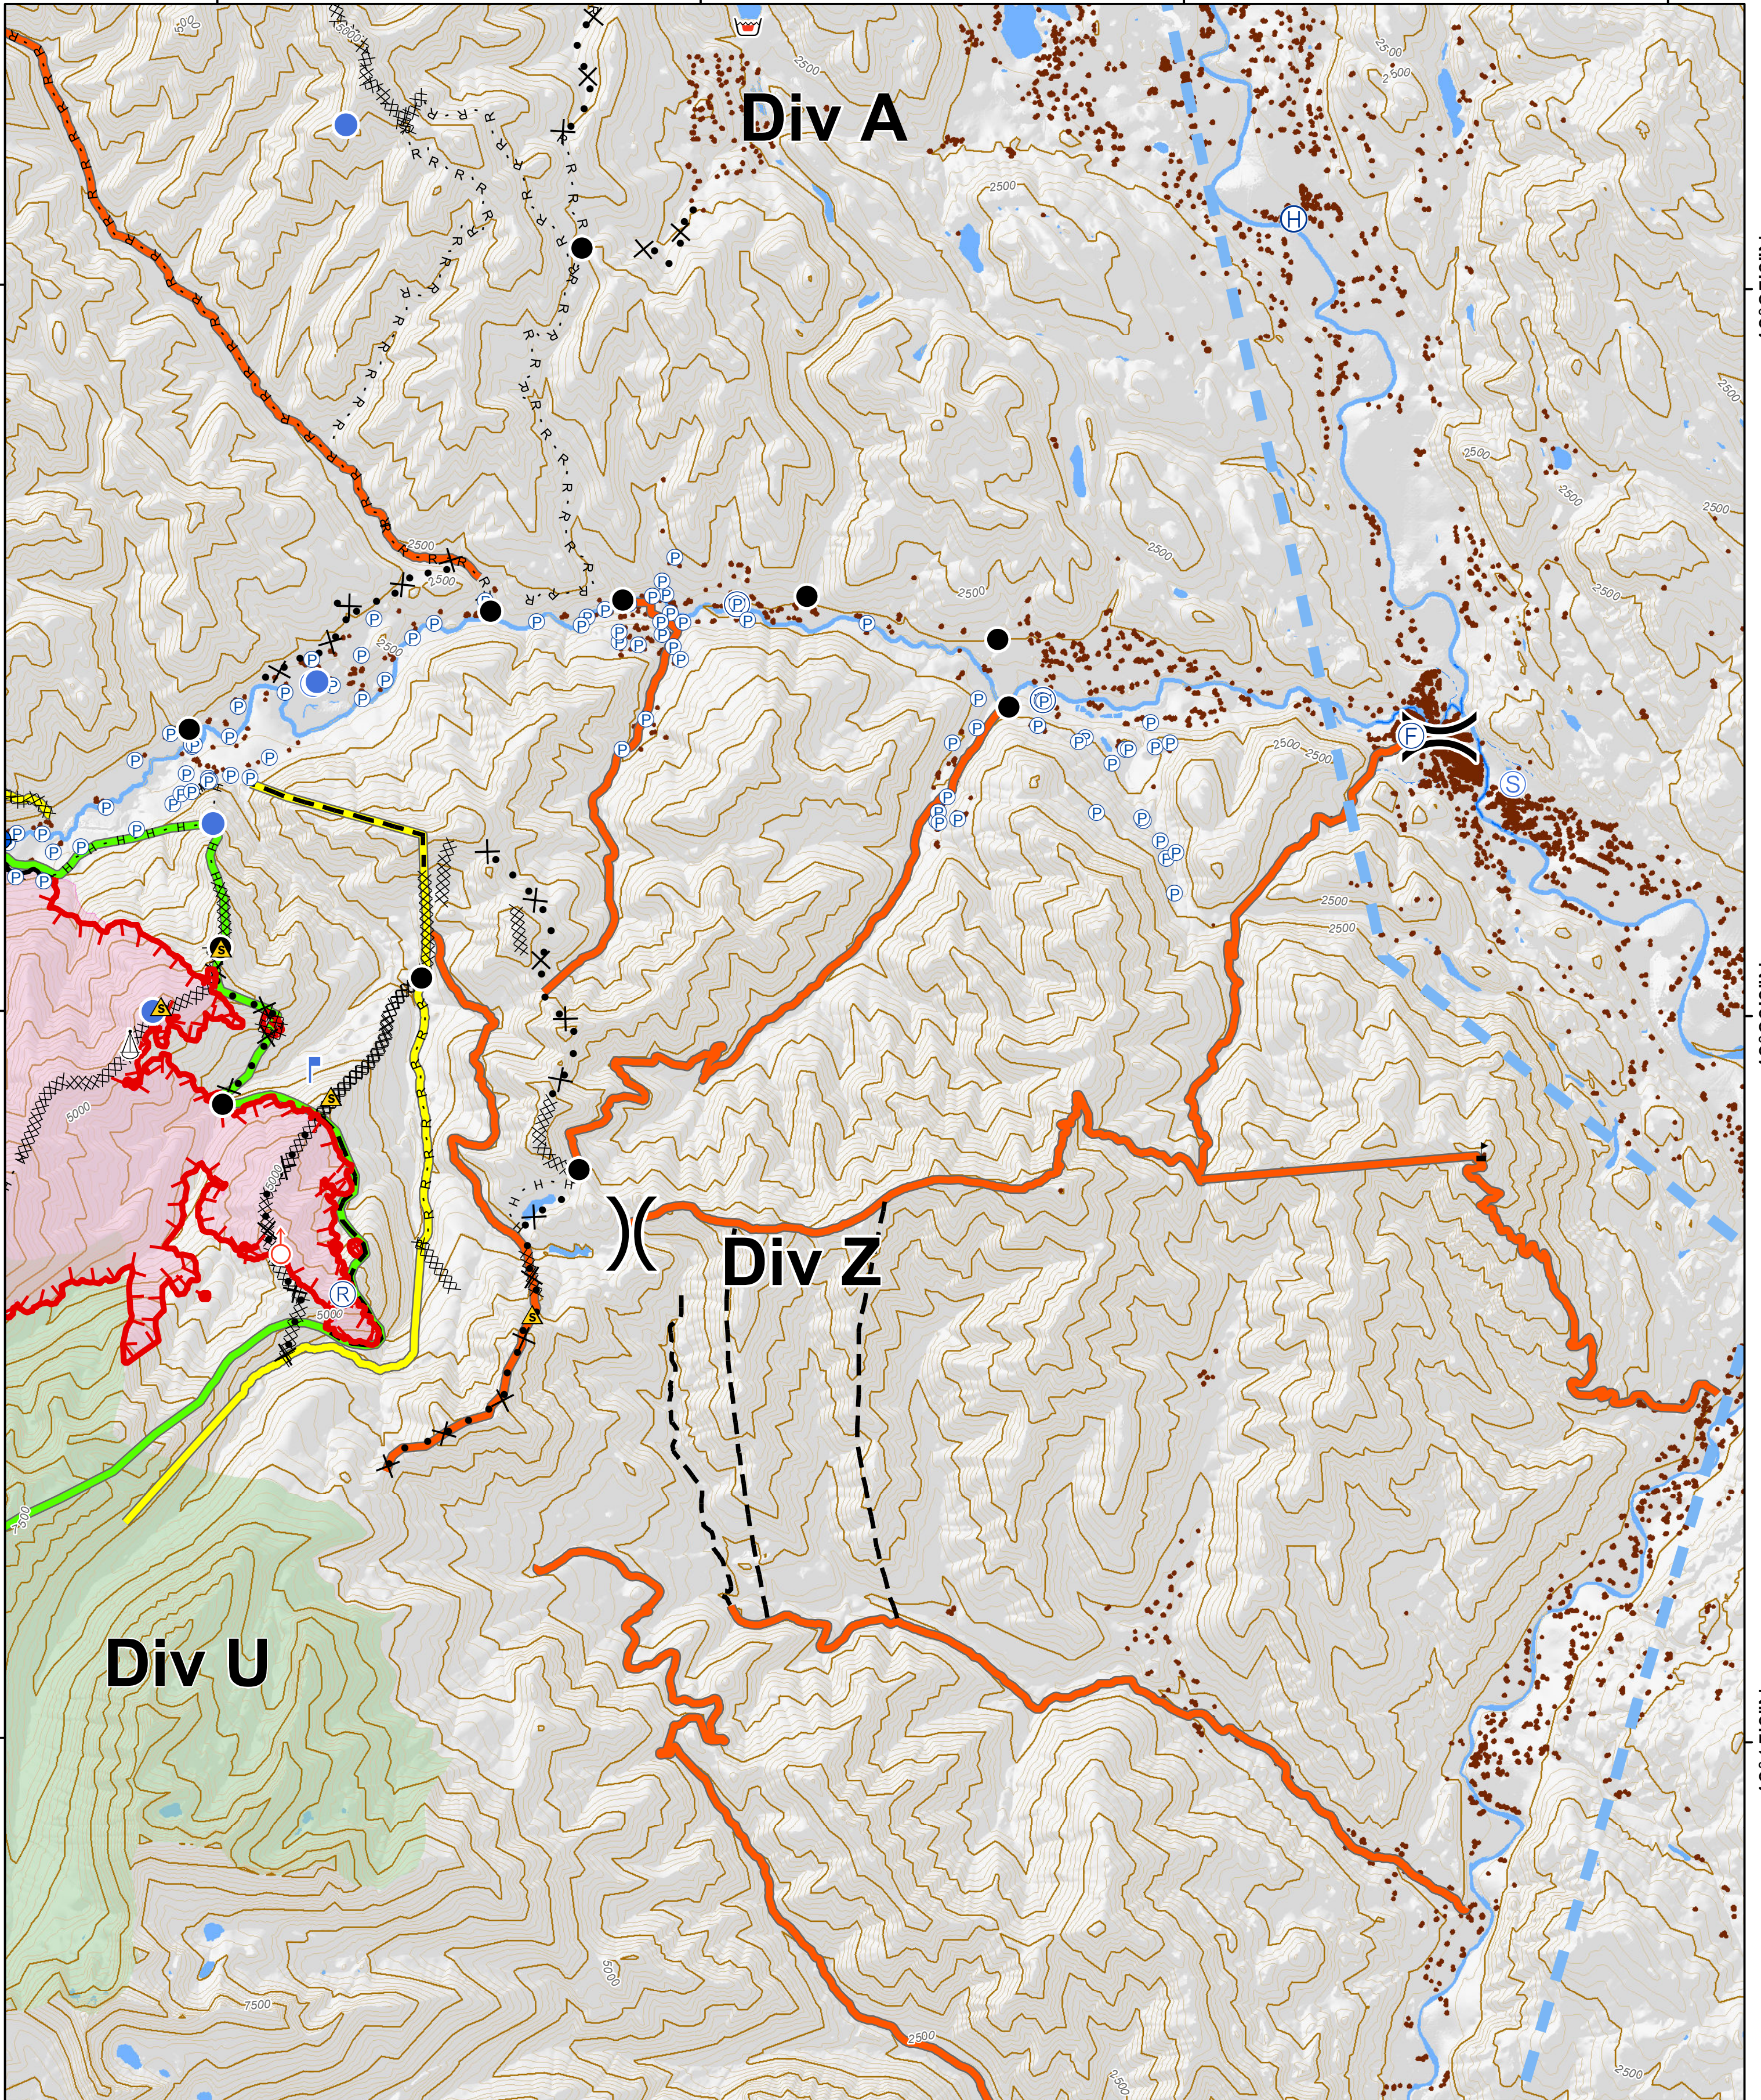

08/26/2018
Night Shift

Map Page: B3

Crescent Mountain Fire
WA-OWF-000422
42,942 Acres
as of 8/26 @ 1030

McLeod Fire
WA-OWF-000522
21,659 Acres
as of 8/26 @ 1100

0 0.5 1 2 Miles

120°20'0"W

120°15'0"W

120°10'0"W

120°5'0"W

48°25'0"N

48°25'0"N

48°20'0"N

48°20'0"N

48°15'0"N

48°15'0"N

Div Map Book 8/26/18

120°20'0"W

120°15'0"W

120°10'0"W

120°5'0"W

Div A

Div Z

Div U