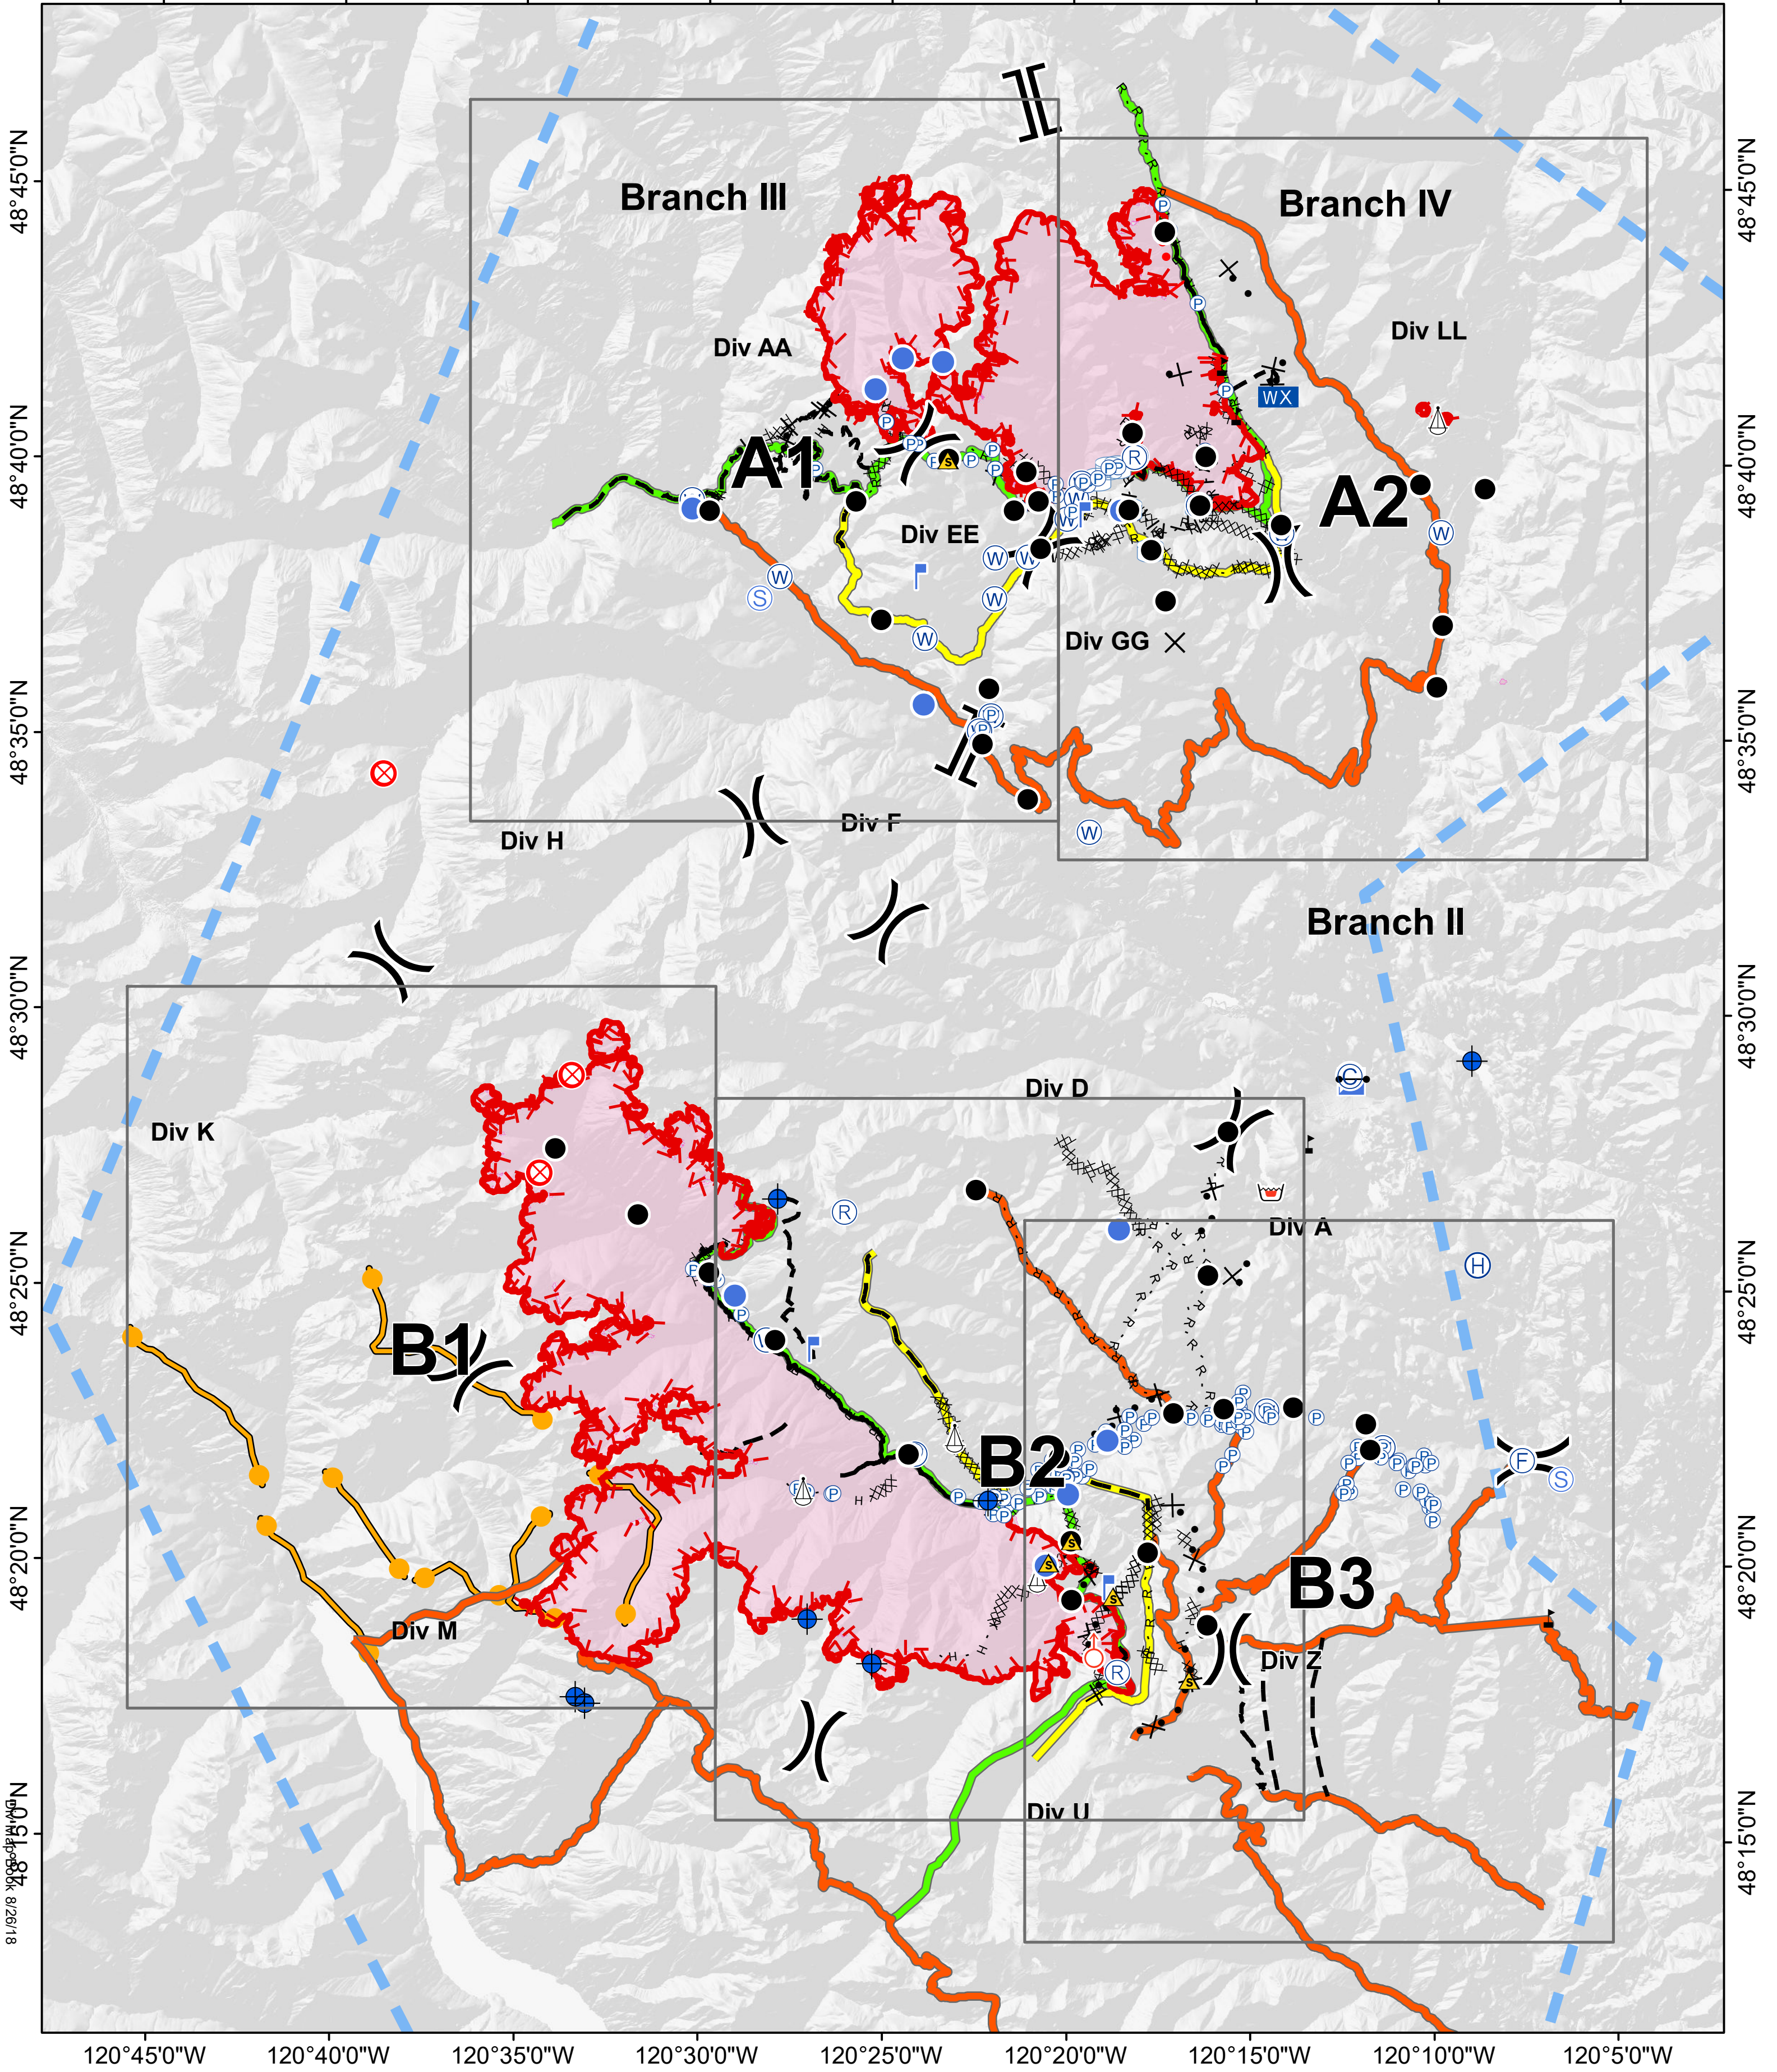

08/26/2018
Night Shift
GRID INDEX

Crescent Mountain Fire
WA-OWF-000422
42,942 Acres
as of 8/26 @ 1030

McLeod Fire
WA-OWF-000522
21,659 Acres
as of 8/26 @ 1100

0 1.5 3 6 Miles

120°45'0"W 120°40'0"W 120°35'0"W 120°30'0"W 120°25'0"W 120°20'0"W 120°15'0"W 120°10'0"W 120°5'0"W

8/1/2018 10:08:09 AM