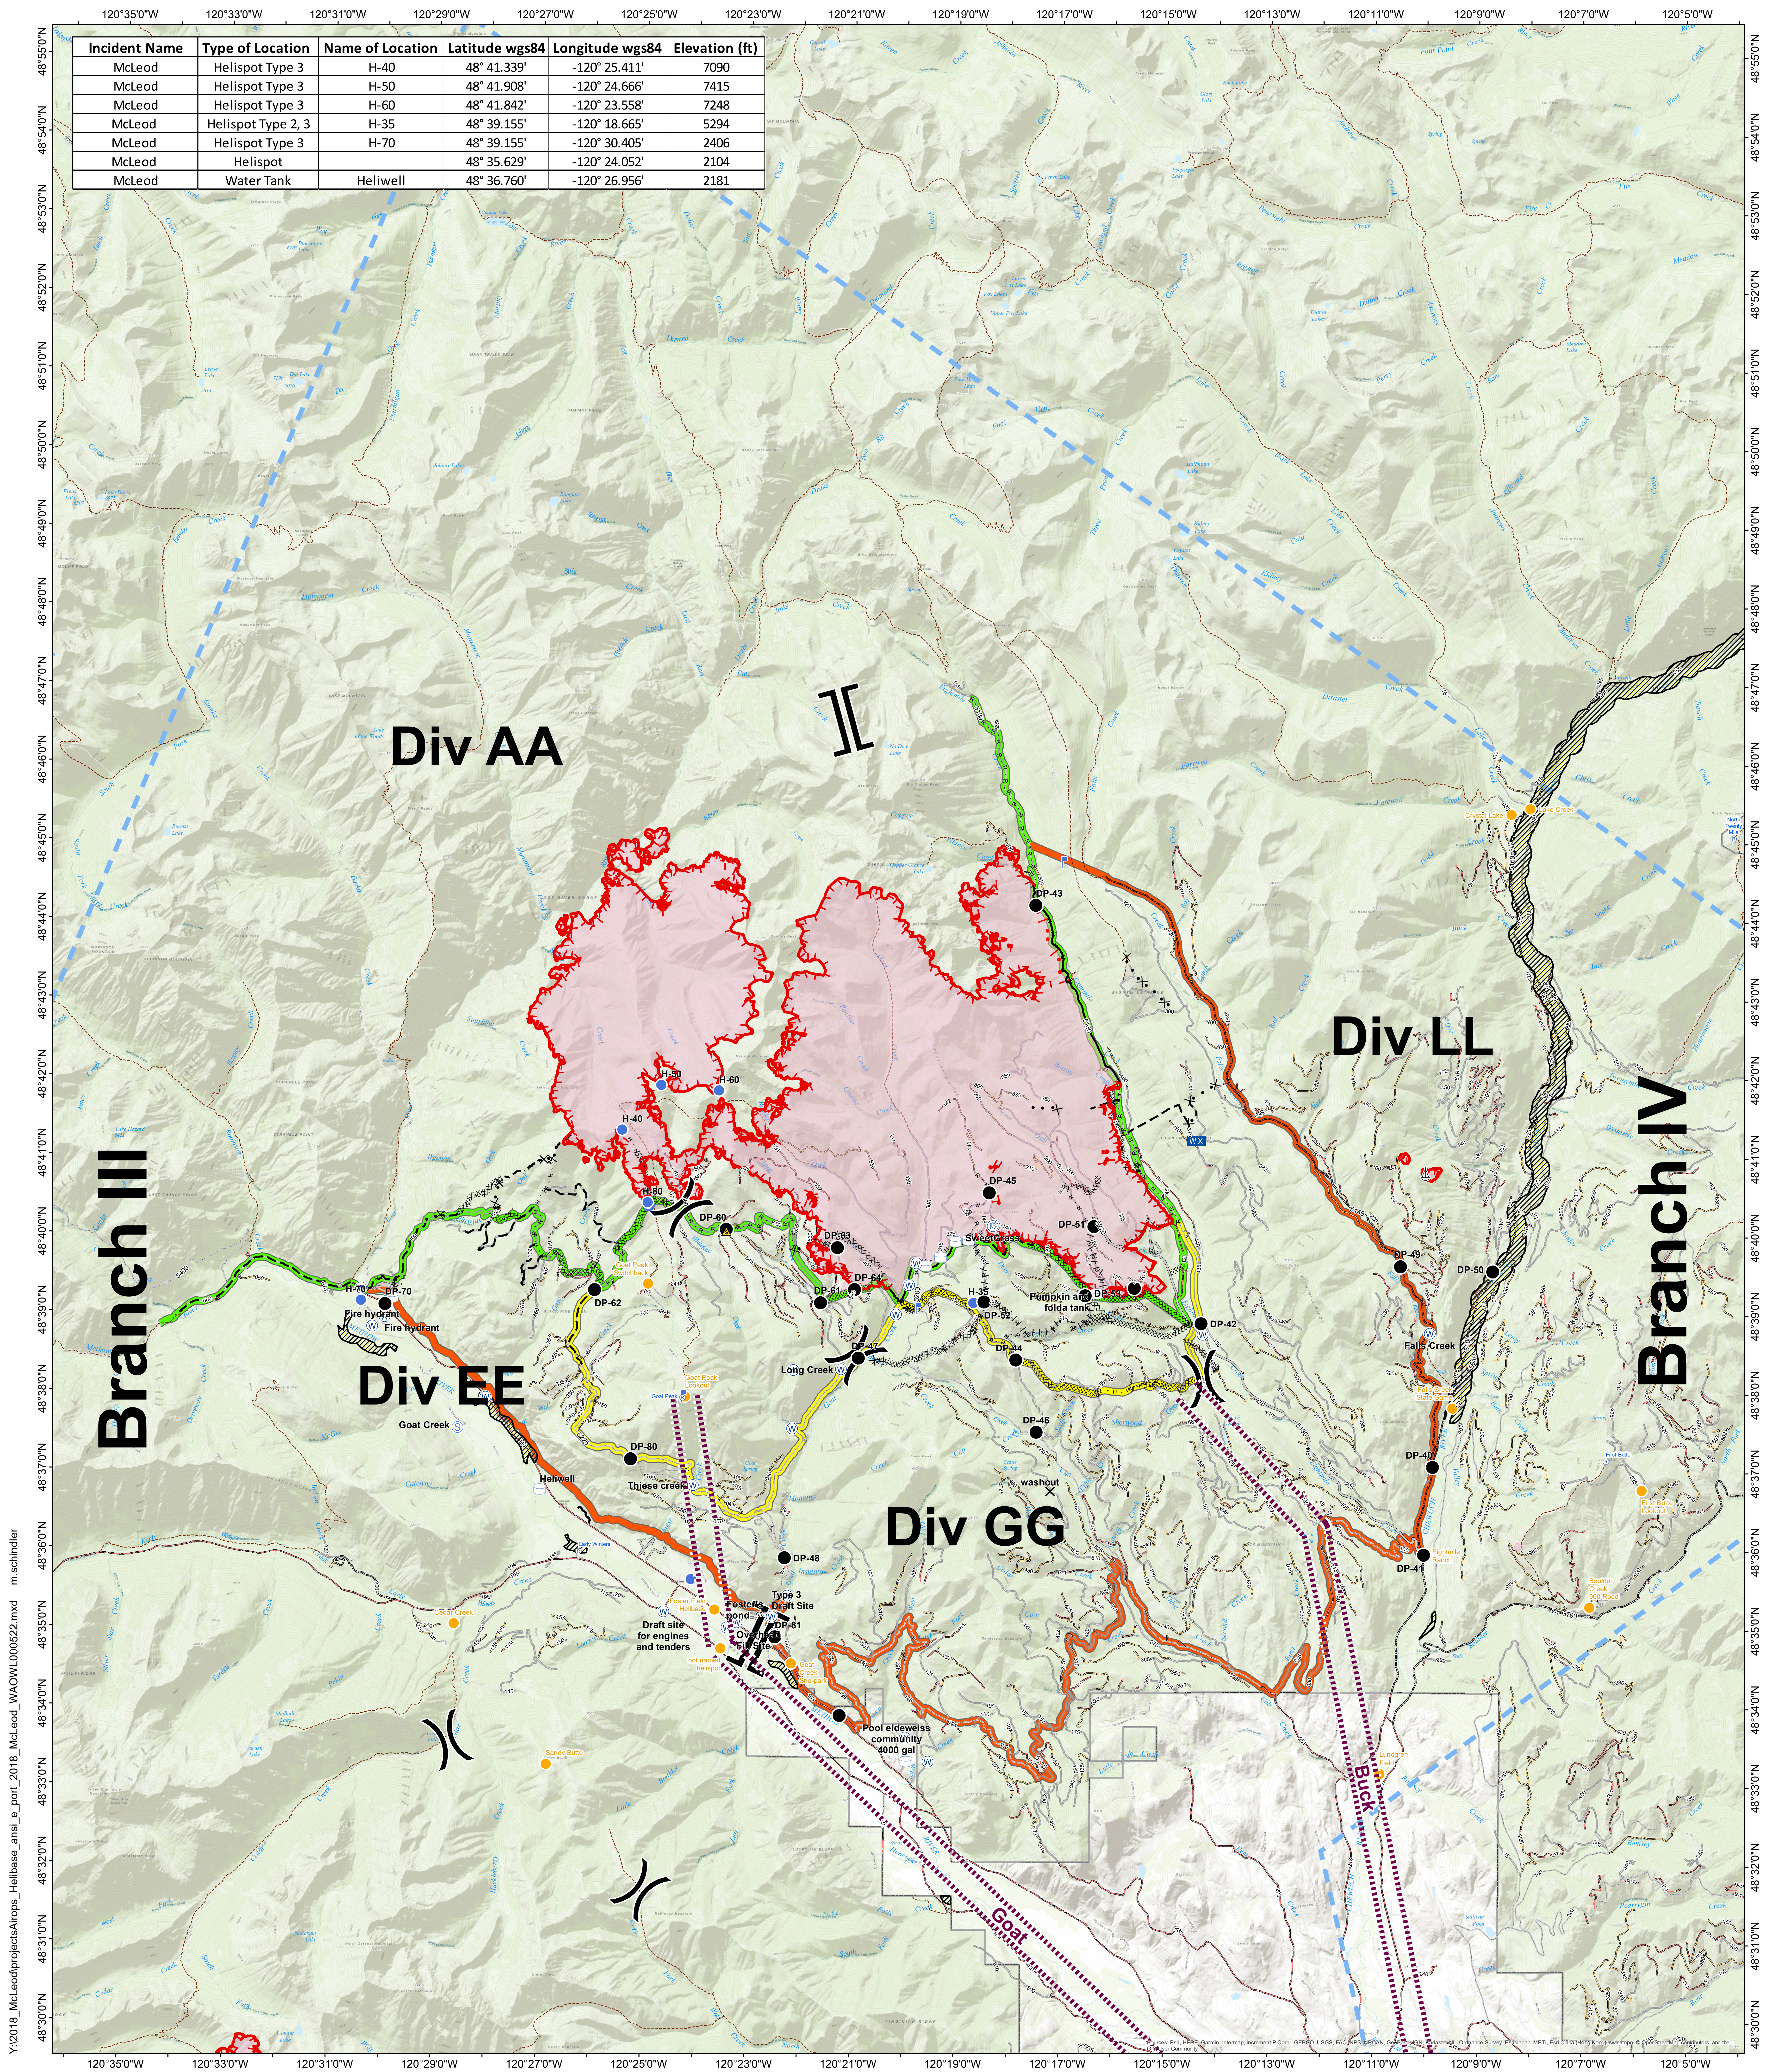

# Air Ops Helibase

McLeod Fire  
WA-OWF-000522  
Acreage: 21,659

Incident Name	Type of Location	Name of Location	Latitude wgs84	Longitude wgs84	Elevation (ft)
McLeod	Helispot Type 3	H-40	48° 41.339'	-120° 25.411'	7090
McLeod	Helispot Type 3	H-50	48° 41.908'	-120° 24.666'	7415
McLeod	Helispot Type 3	H-60	48° 41.842'	-120° 23.558'	7248
McLeod	Helispot Type 2, 3	H-35	48° 39.155'	-120° 18.665'	5294
McLeod	Helispot Type 3	H-70	48° 39.155'	-120° 30.405'	2406
McLeod	Helispot		48° 35.629'	-120° 24.052'	2104
McLeod	Water Tank	Heliwell	48° 36.760'	-120° 26.956'	2181

Y:\2018\_McLeod\Projects\AirOps\_Helibase\ansi\_e\_port\_2018\_McLeod\_WAOWL000522.mxd m.schindler

<ul style="list-style-type: none"> <li> Flight Routes</li> <li> Radio Tower</li> <li> MVRD Helispot</li> <li> Closure</li> <li> Drop Point</li> </ul>	<ul style="list-style-type: none"> <li> Unimproved Landing Area</li> <li> Helispot</li> <li> Staging Area</li> <li> Water Source</li> <li> Water Tank</li> <li> Value at Risk</li> <li> Safety Zone</li> </ul>	<ul style="list-style-type: none"> <li> Sling Site</li> <li> Division Break</li> <li> Branch Break</li> <li> Uncontrolled Fire Edge</li> <li> Completed Line</li> <li> Completed Hand Line</li> <li> Road as Completed Line</li> <li> Access or Improved Road</li> <li> Proposed Burnout</li> <li> Active Burnout</li> <li> Proposed Dozer Line</li> <li> Planned Fire Line</li> <li> Temporary Flight Restriction</li> <li> Other</li> </ul>	<ul style="list-style-type: none"> <li> 1 - BASIC CUSTODIAL CARE (CLOSED)</li> <li> 2 - HIGH CLEARANCE VEHICLES</li> <li> 3 - SUITABLE FOR PASSENGER CARS</li> <li> 4 - MODERATE DEGREE OF USER COMFORT</li> <li> CLOSED/DECOMM</li> <li> Trails_Clip</li> </ul>	<ul style="list-style-type: none"> <li> primary</li> <li> alternate</li> <li> contingency</li> <li> Wildfire Daily Fire Perimeter</li> <li> Retardant Avoidance Areas</li> </ul>
---	--	---	--	--