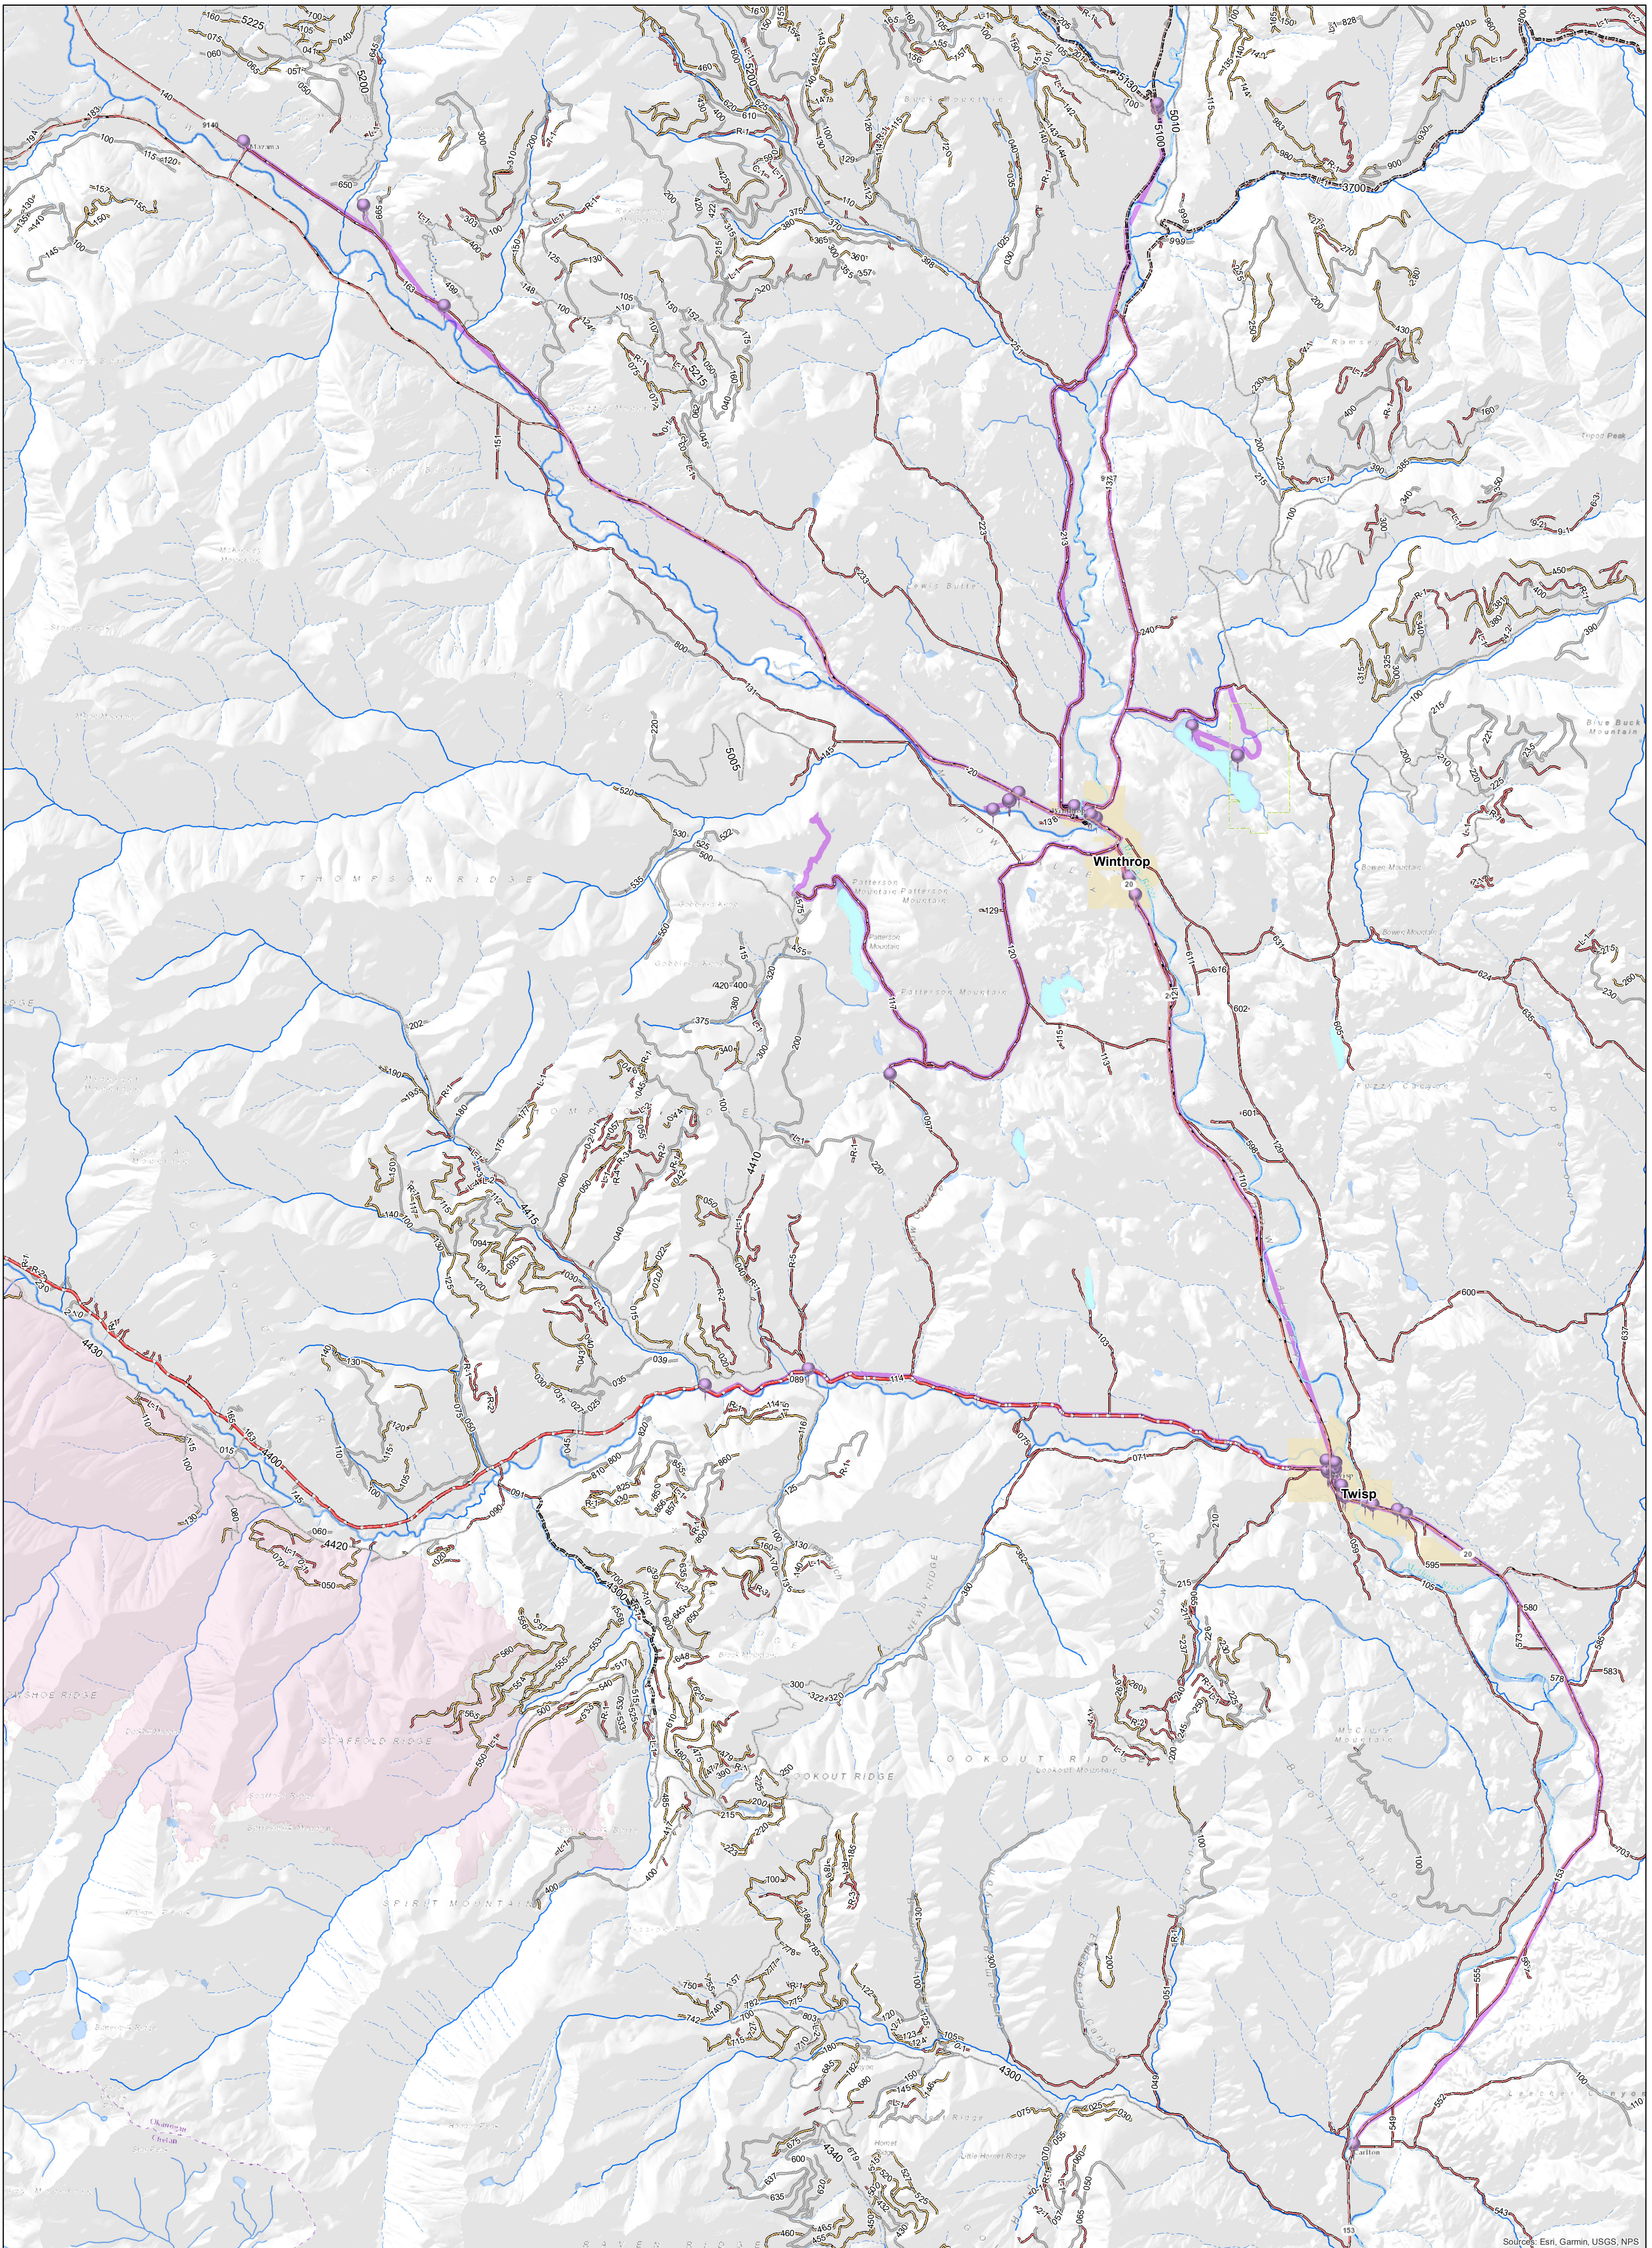

PIO Trapline Map

Crescent Mountain Fire

McLeod Fire

WA-OWF-000428

WA-OWF-000522

- | | | |
|------------------|-----------------------------------|---|
| Trapline Stops | Roads | ----- 4 - MODERATE DEGREE OF USER COMFORT |
| Twisp River Road | 1 - BASIC CUSTODIAL CARE (CLOSED) | ----- 5 - HIGH DEGREE OF USER COMFORT |
| | 2 - HIGH CLEARANCE VEHICLES | ----- CLOSED/DECOMM |
| | 3 - SUITABLE FOR PASSENGER CARS | ----- Trapline Routes |

8/29/2018 @ 00:24
 NAD 83 USFS R6 Albers (Meters)
 SA Blue Team GIS

Source: Esri, Garmin, USGS, NPS