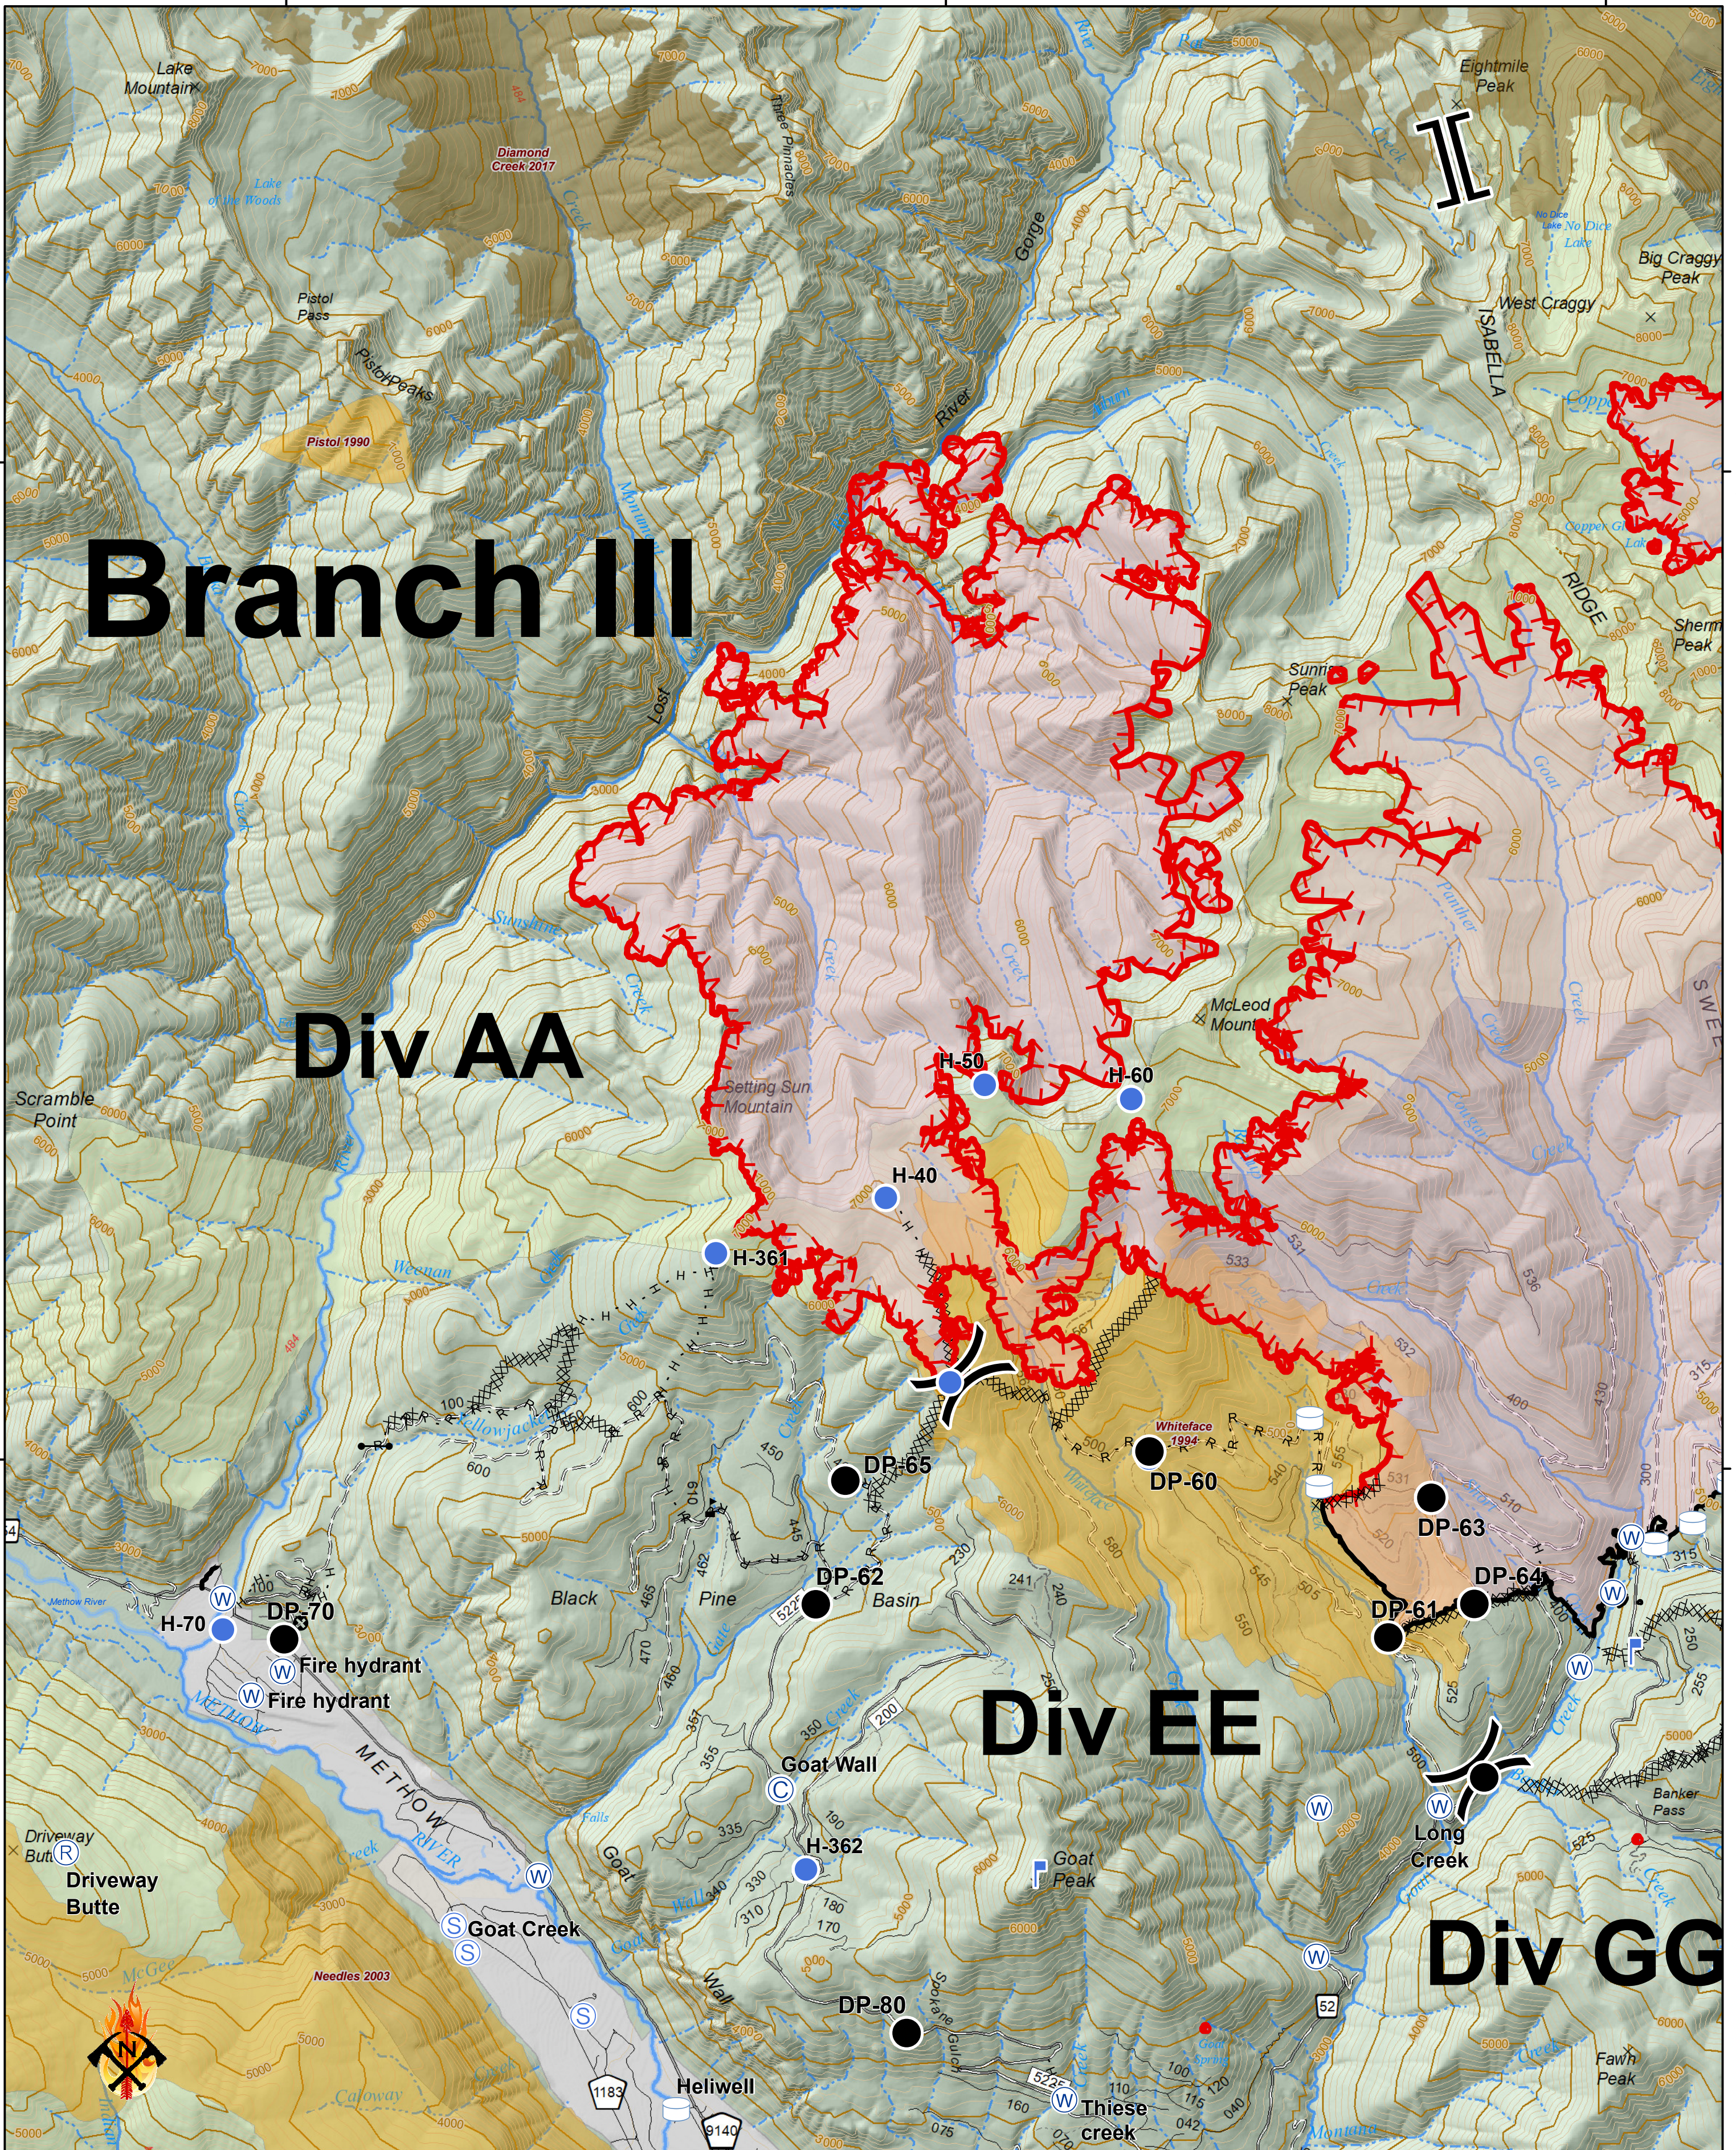

McLeod Fire Div AA / EE

WA-OWF-000522
22,511 Acres

09/05/2018

120°30'0"W

120°25'0"W

120°20'0"W

48°45'0"N

48°45'0"N

48°40'0"N

48°40'0"N

120°30'0"W

120°25'0"W

120°20'0"W

Branch III

Div AA

Div EE