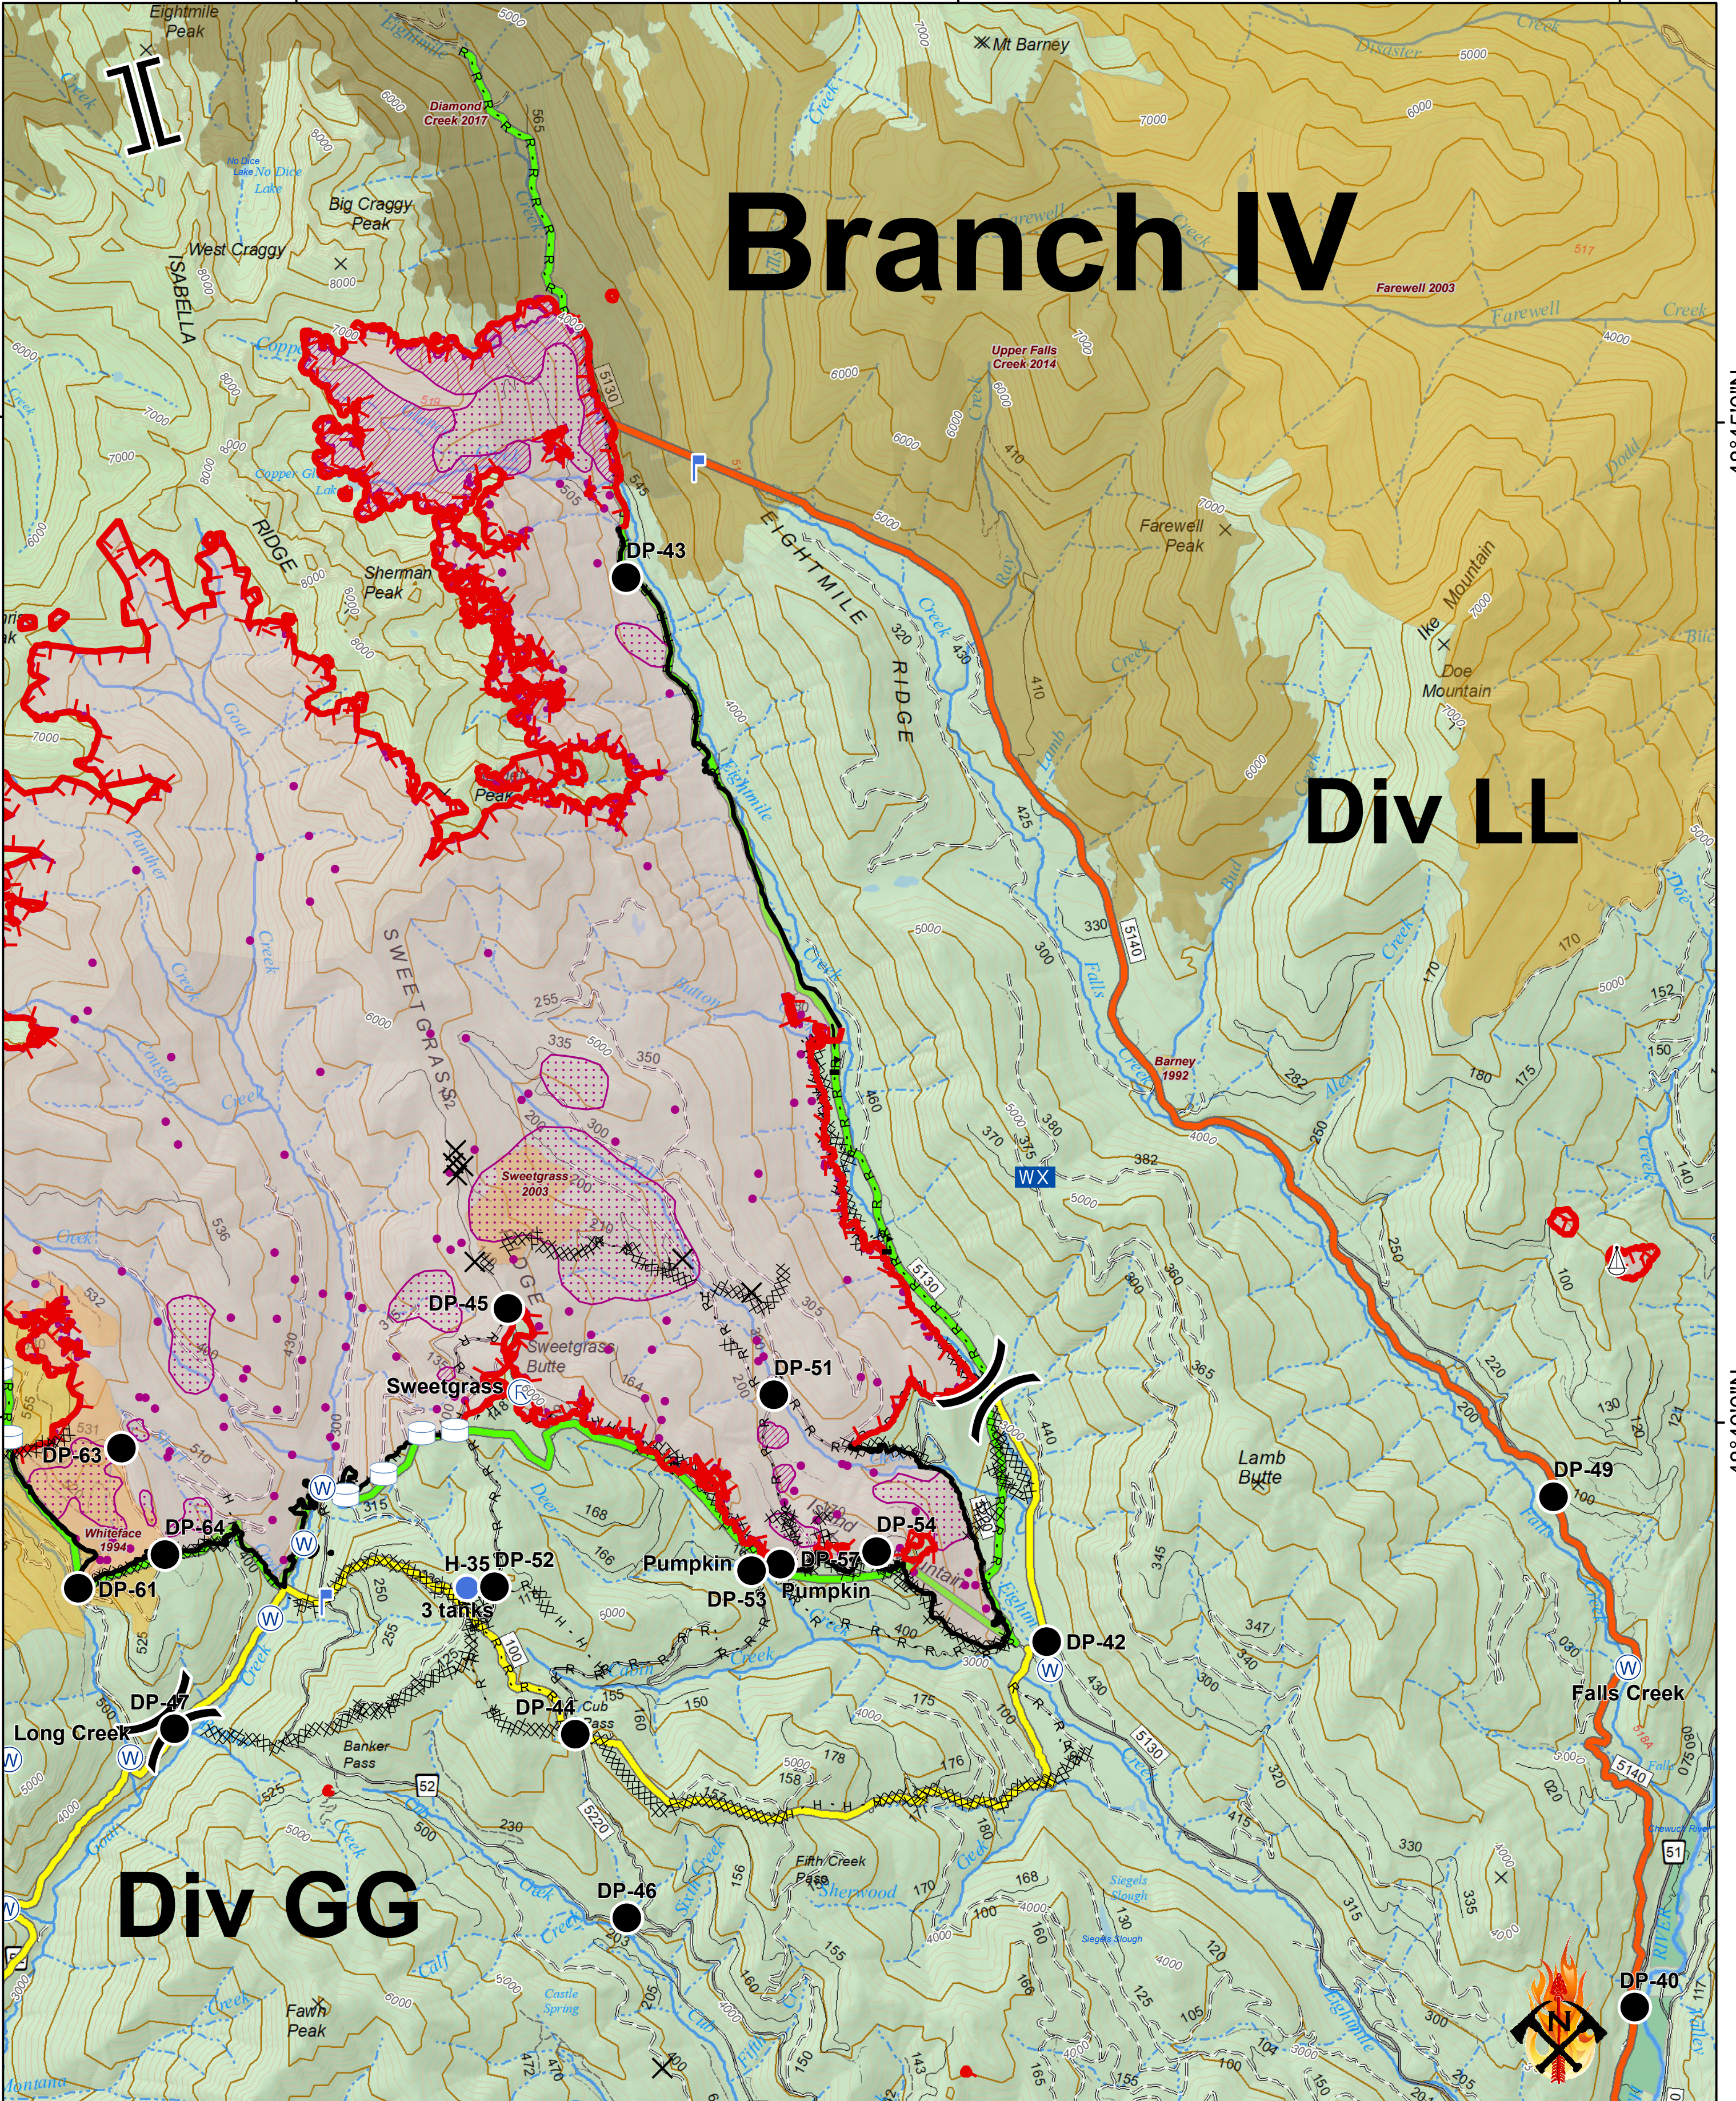

# McLeod Fire Div LL / GG

09/05/2018

WA-OWF-000522  
22,511 Acres

120°20'0"W

120°15'0"W

120°10'0"W

48°45'0"N

48°45'0"N

48°40'0"N

48°40'0"N

120°20'0"W

120°15'0"W

120°10'0"W

# Branch IV

## Div LL