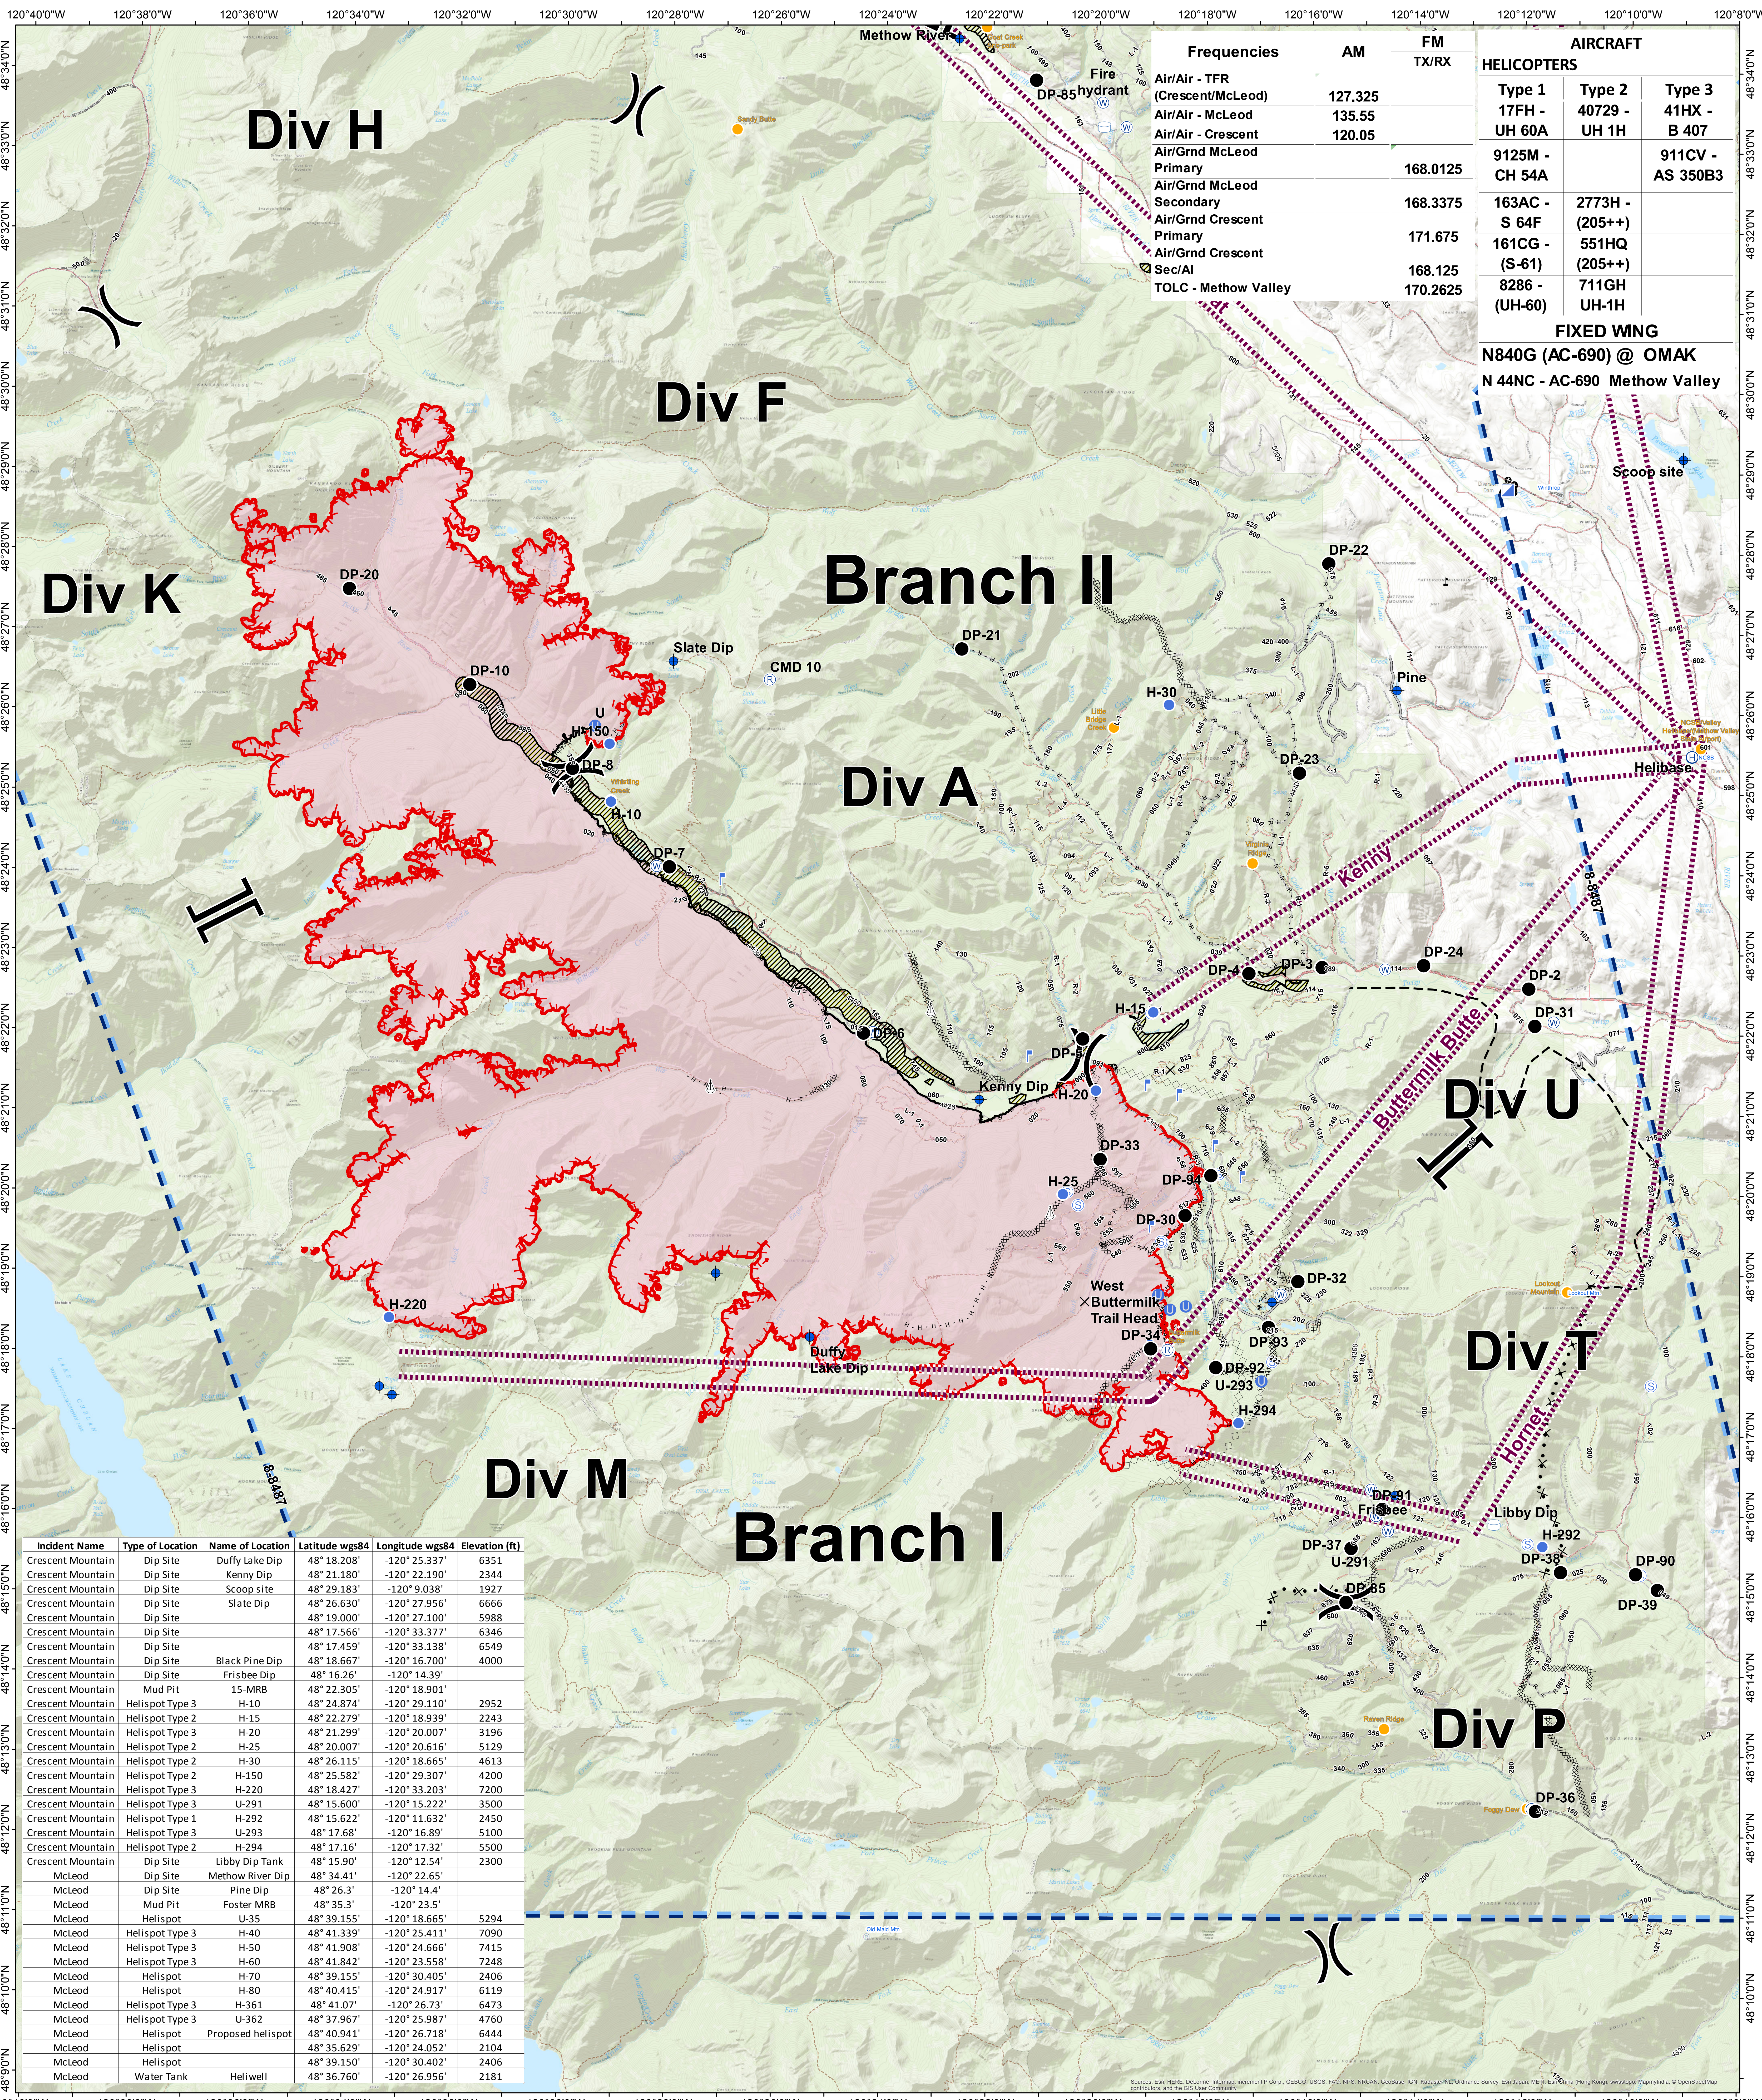

Air Ops Pilot Map

Crescent Mountain Fire

WA-OWF-000428

Acreage: 49,577

Frequencies	AIRCRAFT	
	AM	FM TX/RX
Air/Air - TFR (Crescent/McLeod)	127.325	
Air/Air - McLeod	135.55	
Air/Air - Crescent	120.05	
Air/Grnd McLeod Primary		168.0125
Air/Grnd McLeod Secondary		168.3375
Air/Grnd Crescent Primary	171.675	
Air/Grnd Crescent Sec/AI	168.125	
TOLC - Methow Valley	170.2625	

<ul style="list-style-type: none"> MVRD Helispot Radio Tower Camp Closure Dip Site Drop Point 	<ul style="list-style-type: none"> Helibase Unimproved Landing Area Helispot Incident Command Post Landmark Lookout 	<ul style="list-style-type: none"> Repeater Retardant/Mud Pit Sling Site Staging Area Water Source Water Tank 	<ul style="list-style-type: none"> Value at Risk Division Break Branch Break Uncontrolled Fire Edge Completed Line Completed Dozer Line Completed Hand Line 	<ul style="list-style-type: none"> TFR Flight Routes Access or Improved Road Proposed Dozer Line Planned Fire Line Aerial Retardant Drop Air Tanker Retardant Other 	<ul style="list-style-type: none"> Road 1 - BASIC CUSTODIAL CARE (CLOSED) 2 - HIGH CLEARANCE VEHICLES 3 - SUITABLE FOR PASSENGER CARS 4 - MODERATE DEGREE OF USER COMFORT CLOSED/DECOMM Twisp River Road Trails 	<ul style="list-style-type: none"> Wildfire Daily Fire Perimeter Retardant Avoidance Areas
---	---	---	--	---	---	--

9/7/2018 @ 2251
 NAD 83 USFS R6 Albers (Meters)

09/08/2018

All Products QR Code

0 0.5 1 2 3 4 Miles