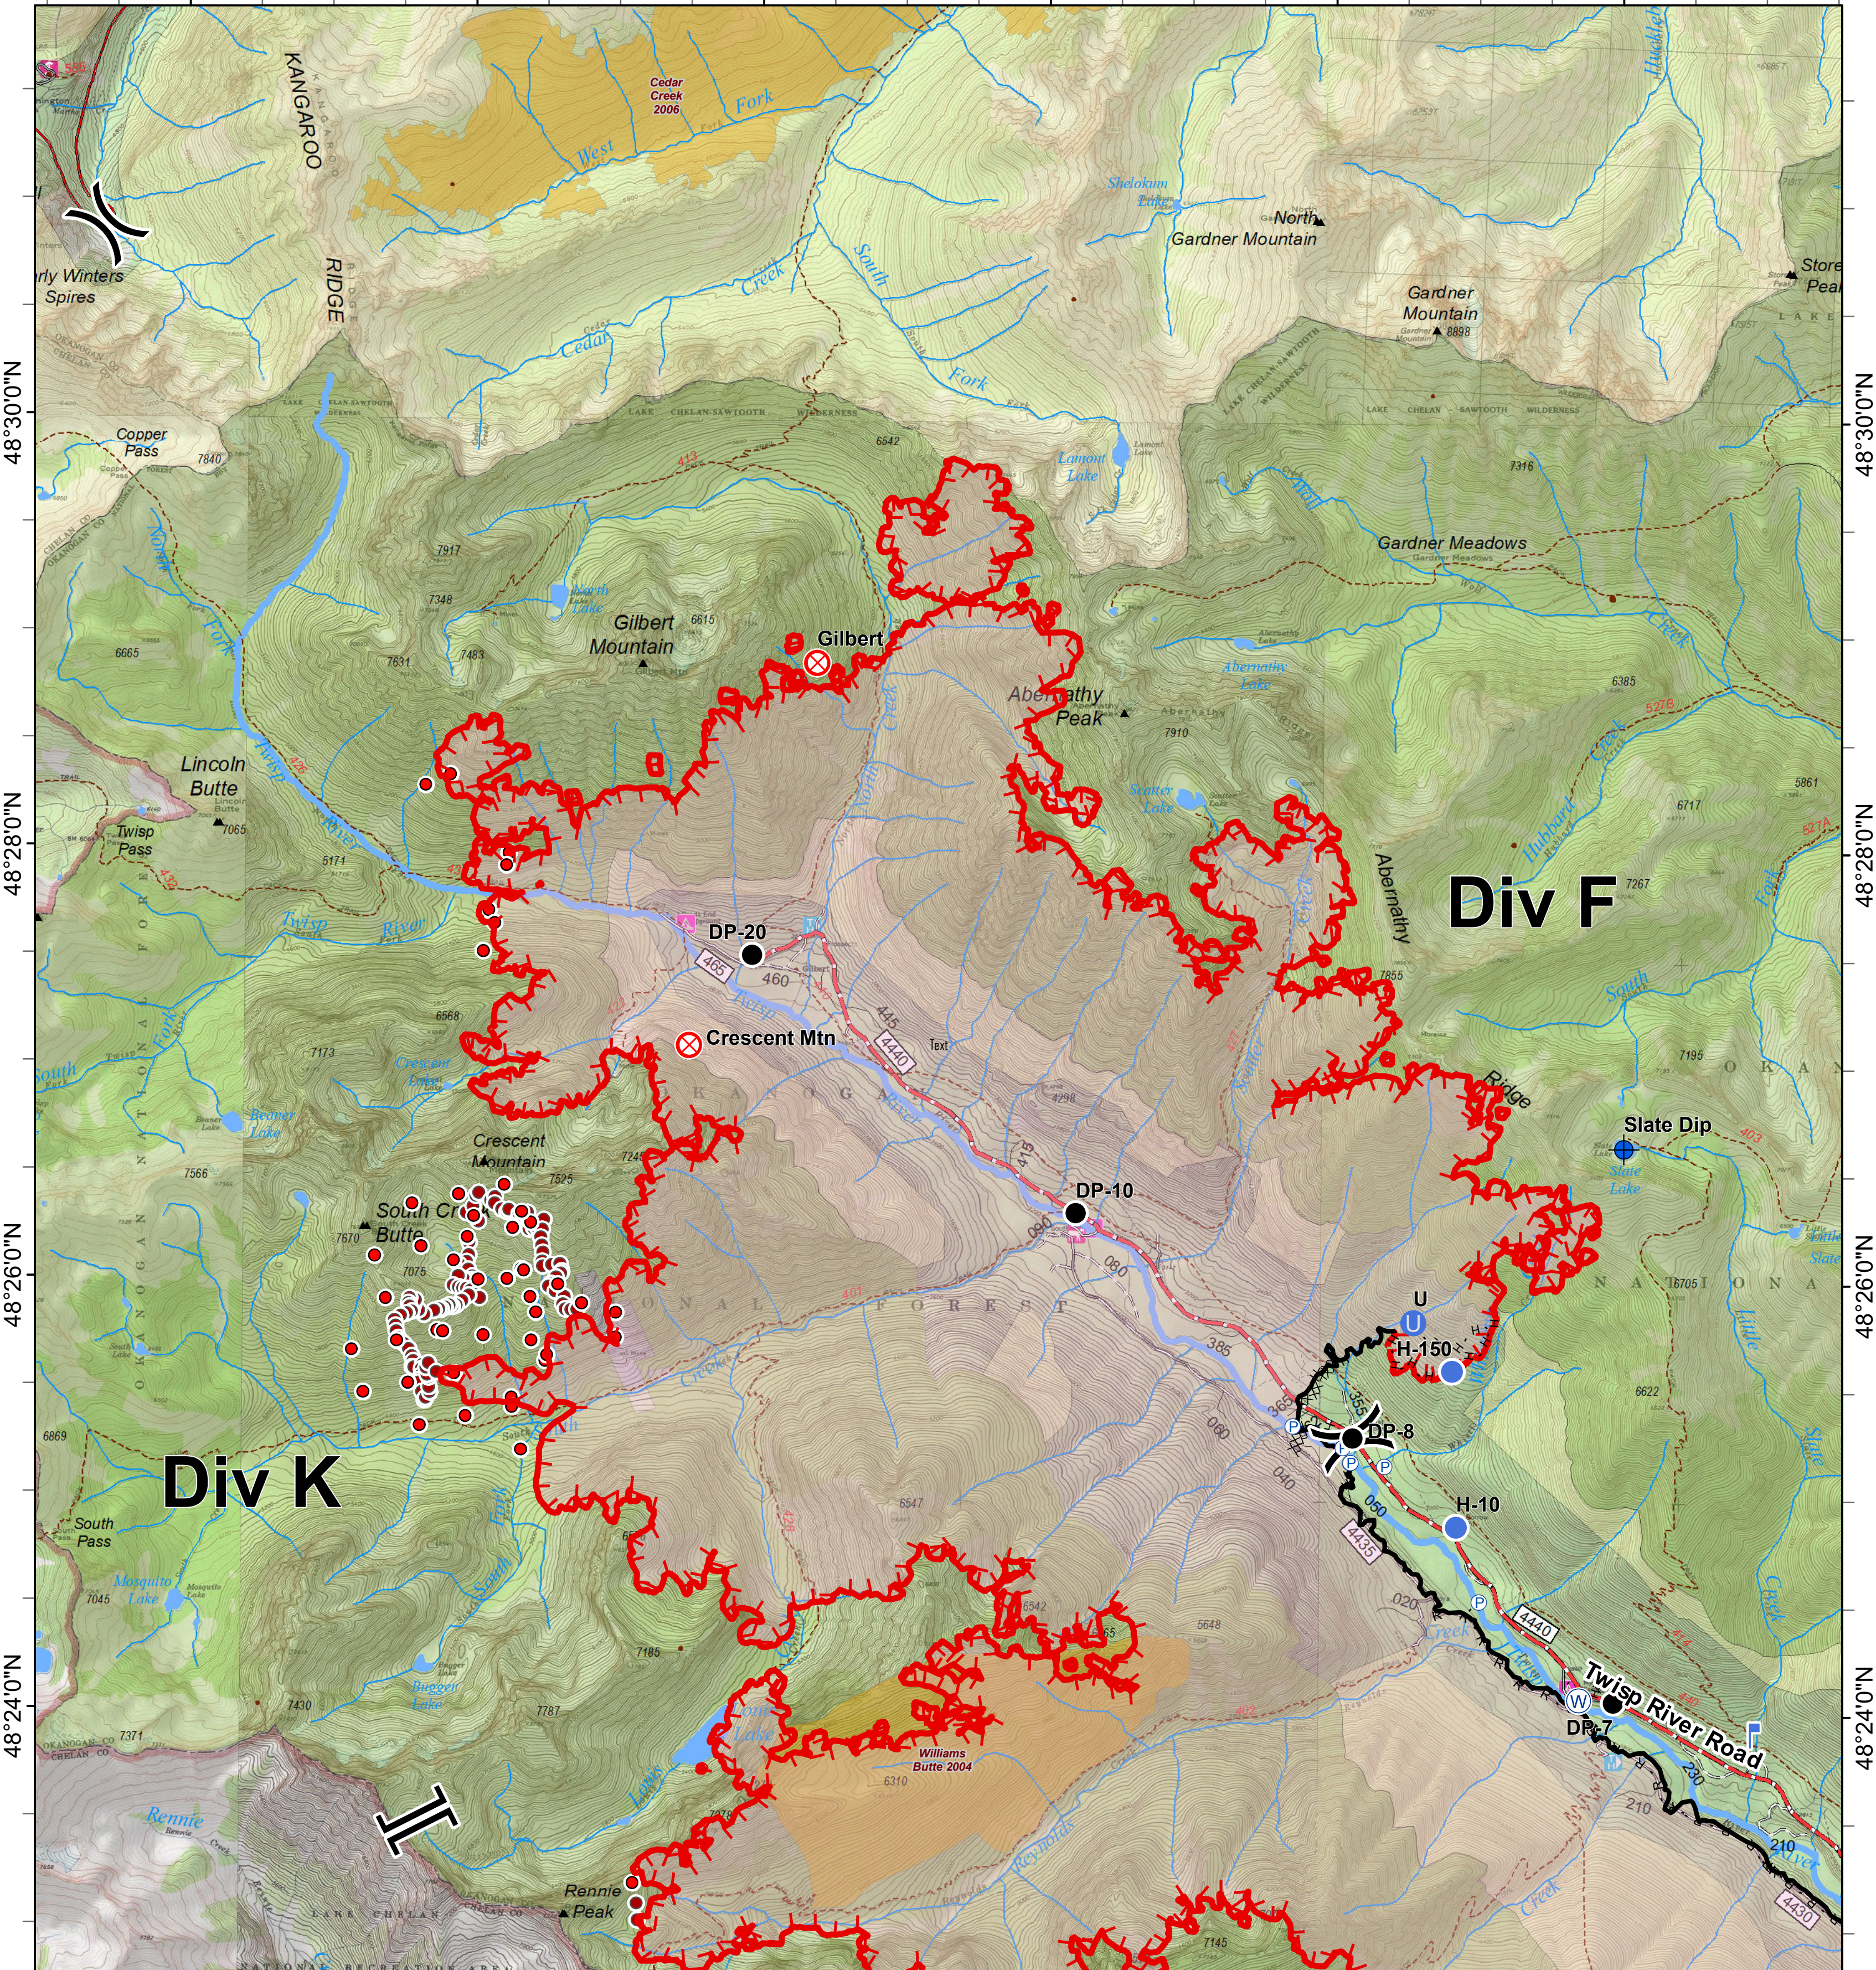

Crescent Mountain Fire

WA-OWF-000422

Approx Acreage:
Crescent 49,577 McLeod 22,661

120°38'0"W 120°36'0"W 120°34'0"W 120°32'0"W 120°30'0"W 120°28'0"W

Div K

Div F

						FIREYEAR	