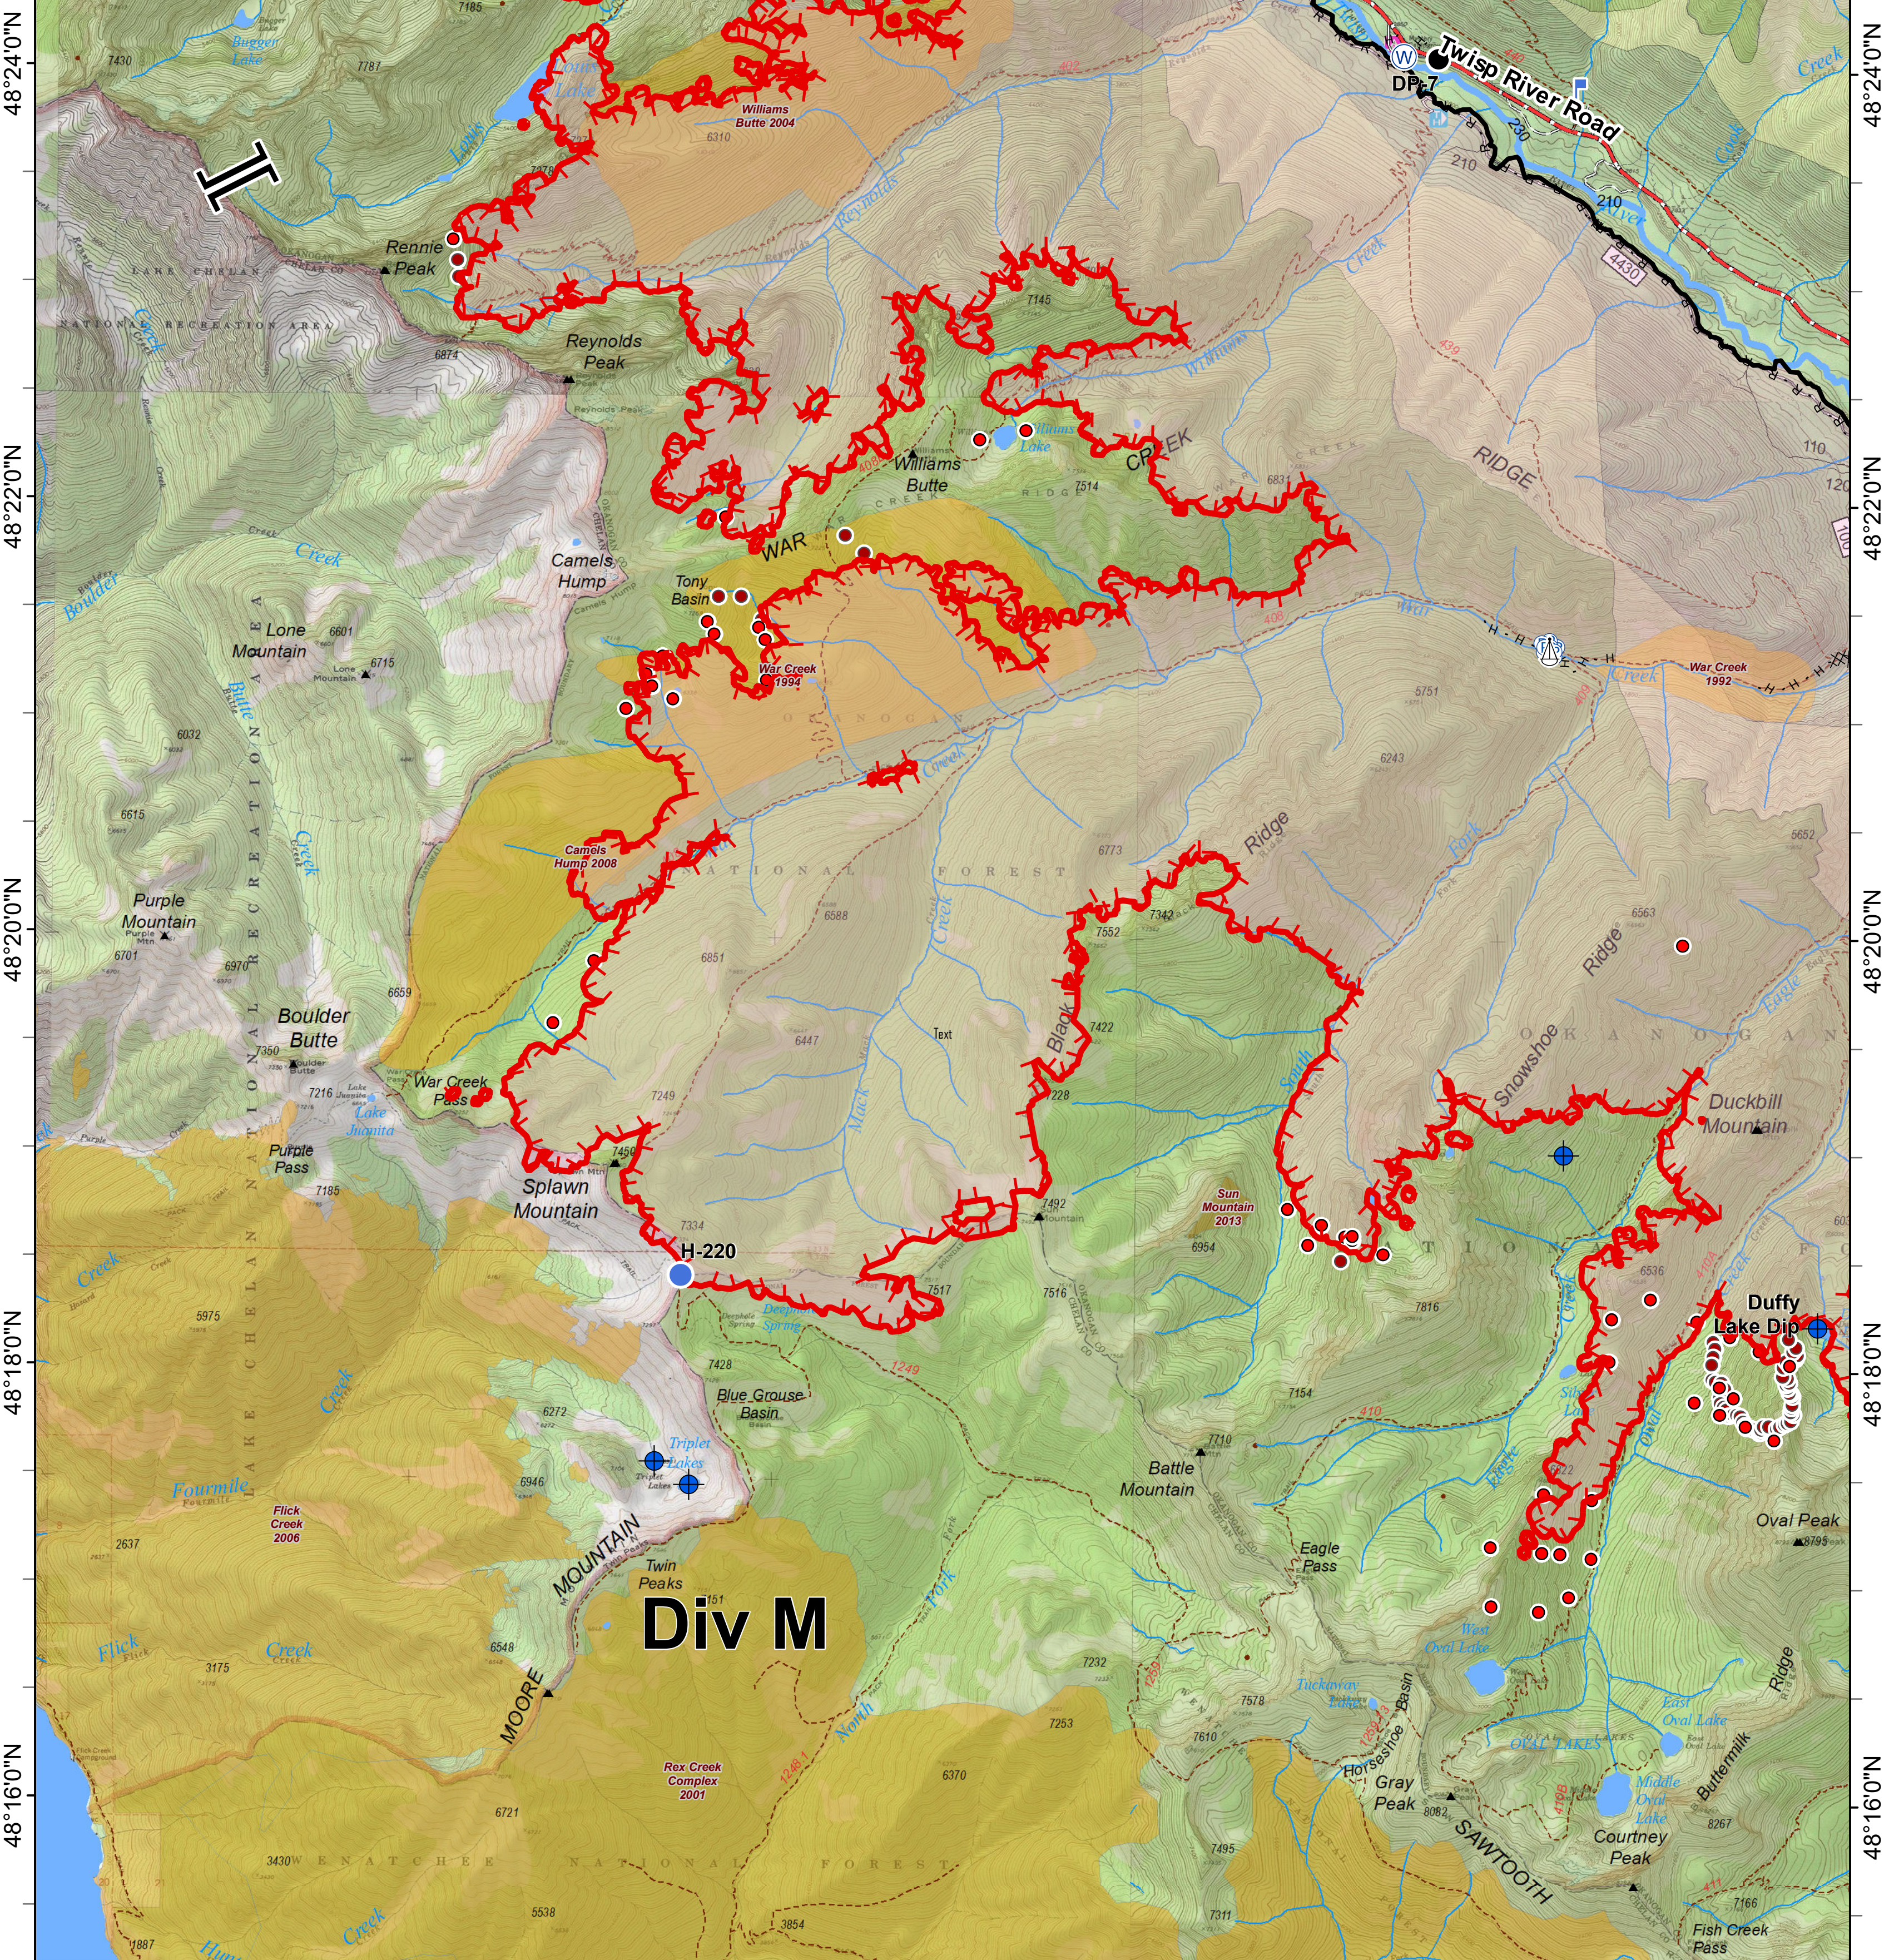

Crescent Mountain Fire

WA-OWF-000422

Approx Acreage:
Crescent 49,577 McLeod 22,661

120°36'0"W 120°34'0"W 120°32'0"W 120°30'0"W 120°28'0"W 120°26'0"W

0 0.25 0.5 1 Miles

						FIREYEAR	