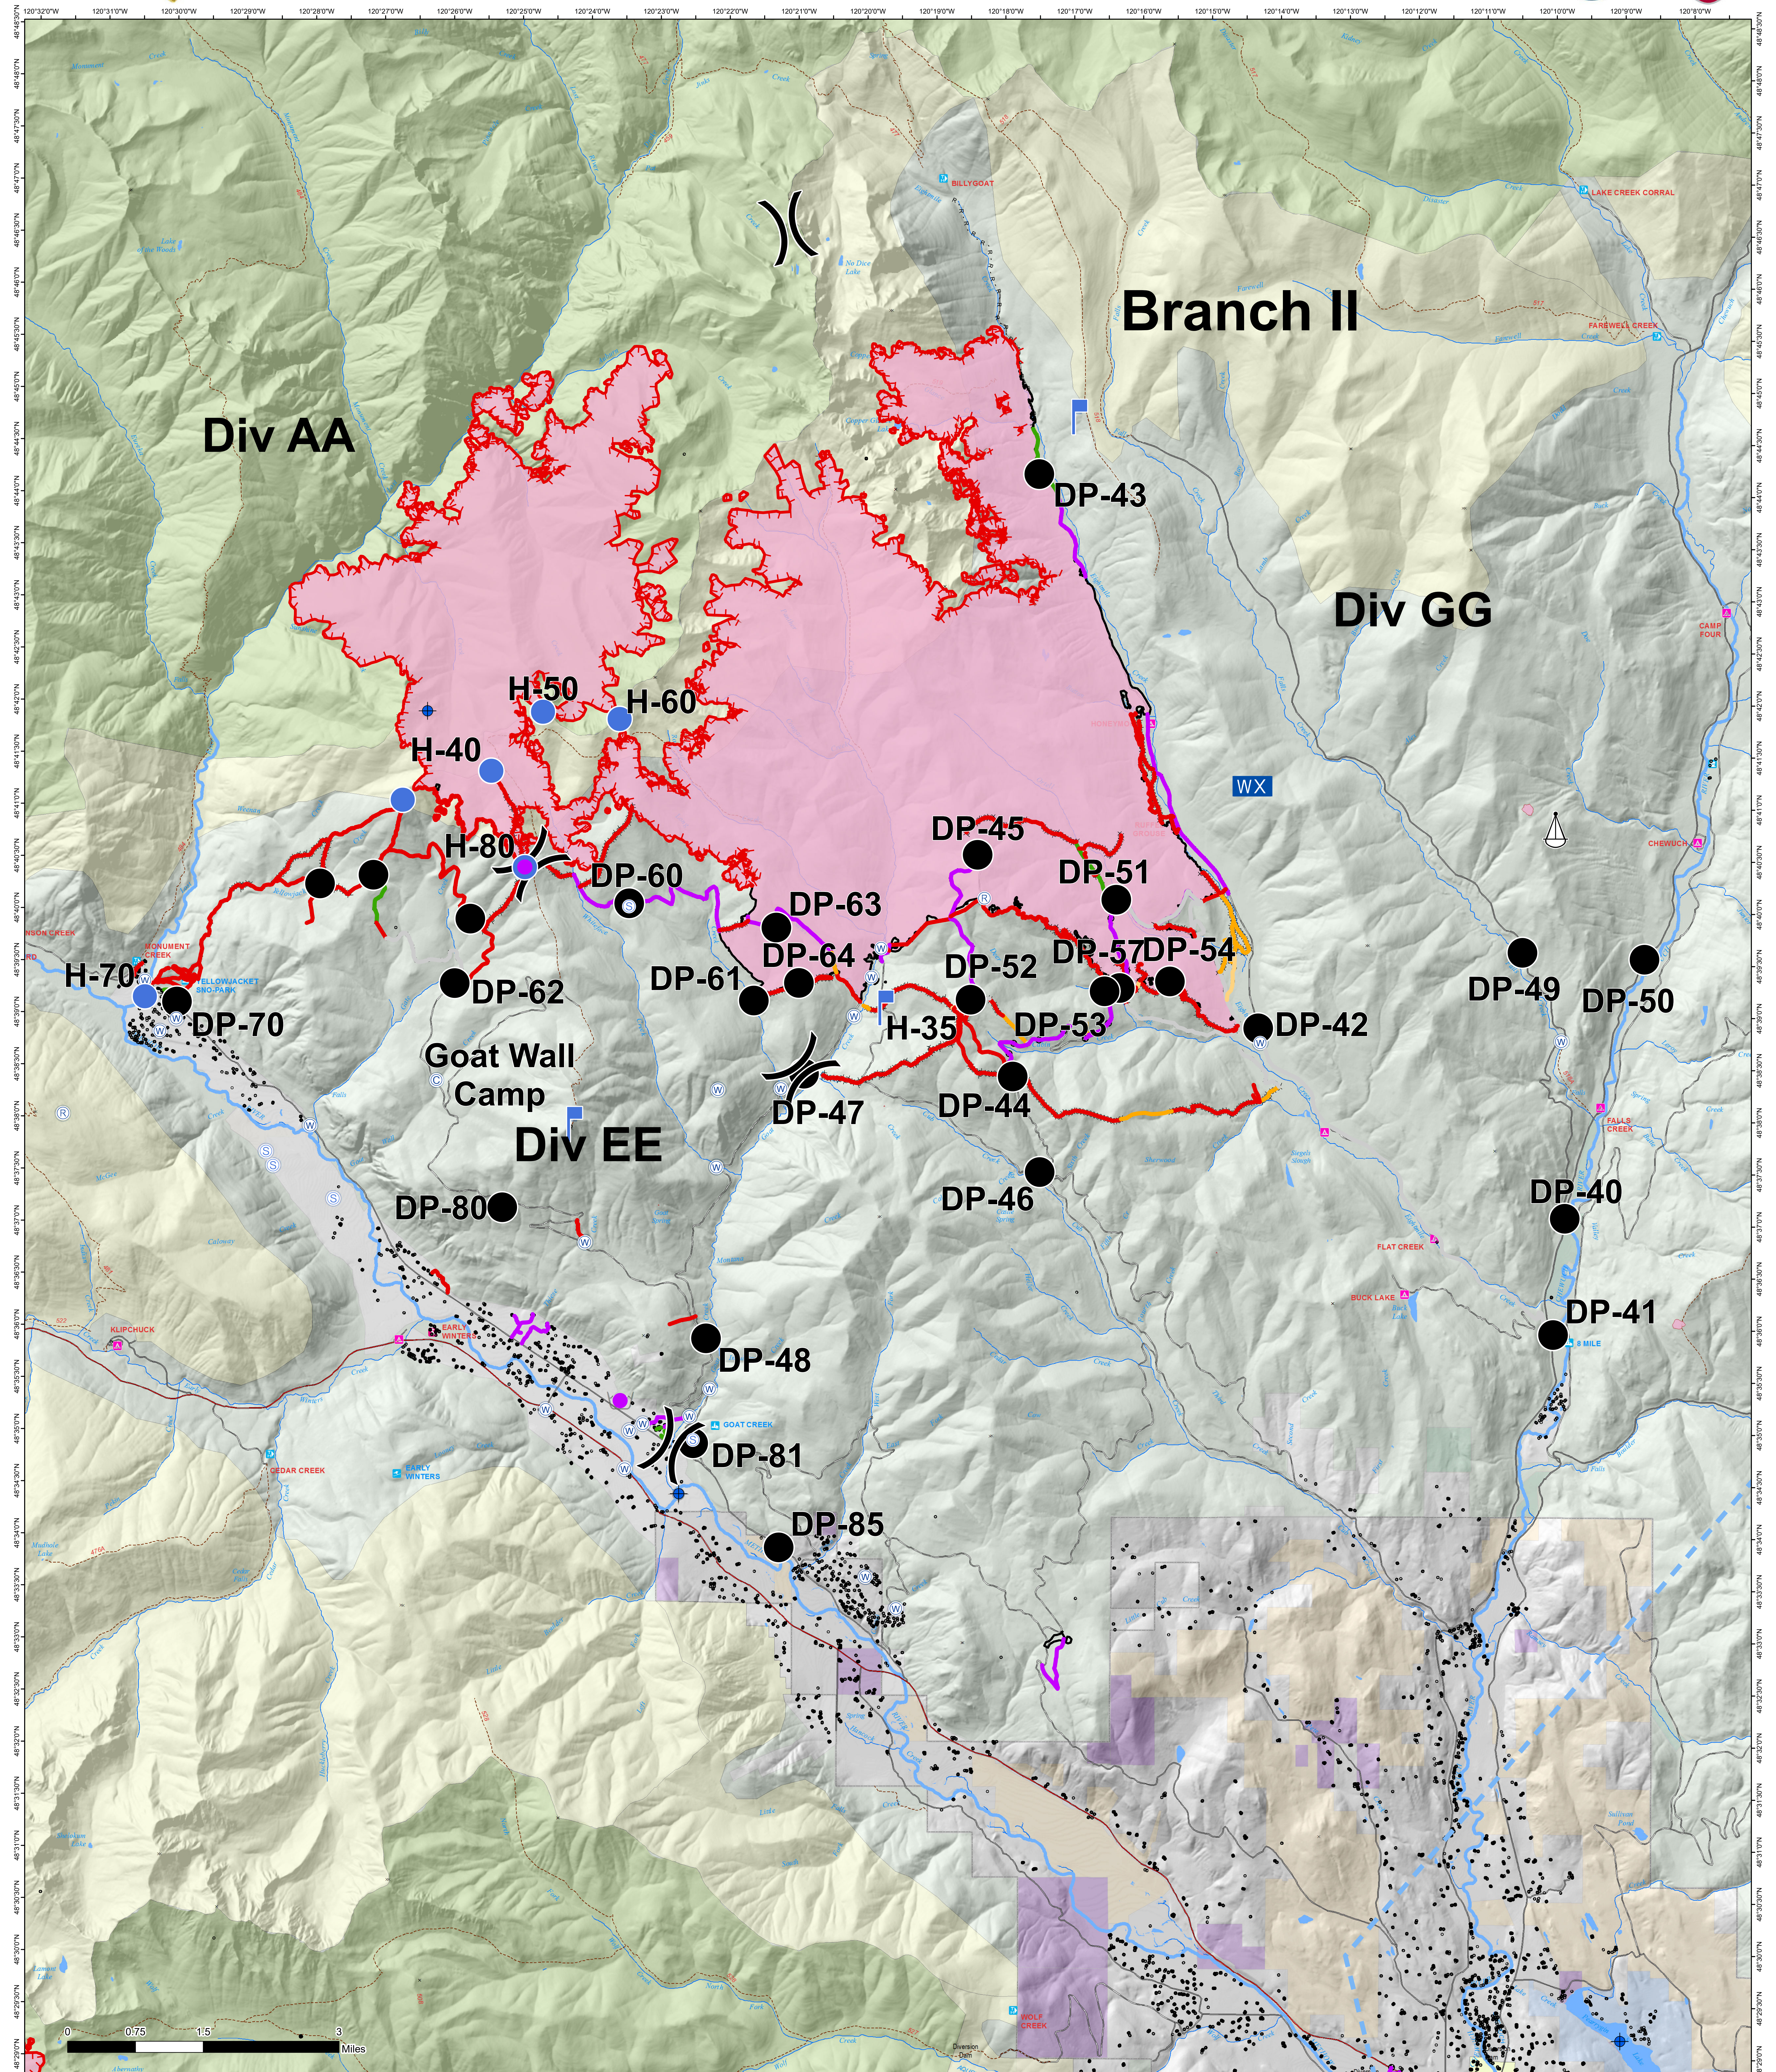

Briefing Map

McLeod Fire WA-OWF-000522

09/13/2018 22,848 Acres

							Managed Lands	