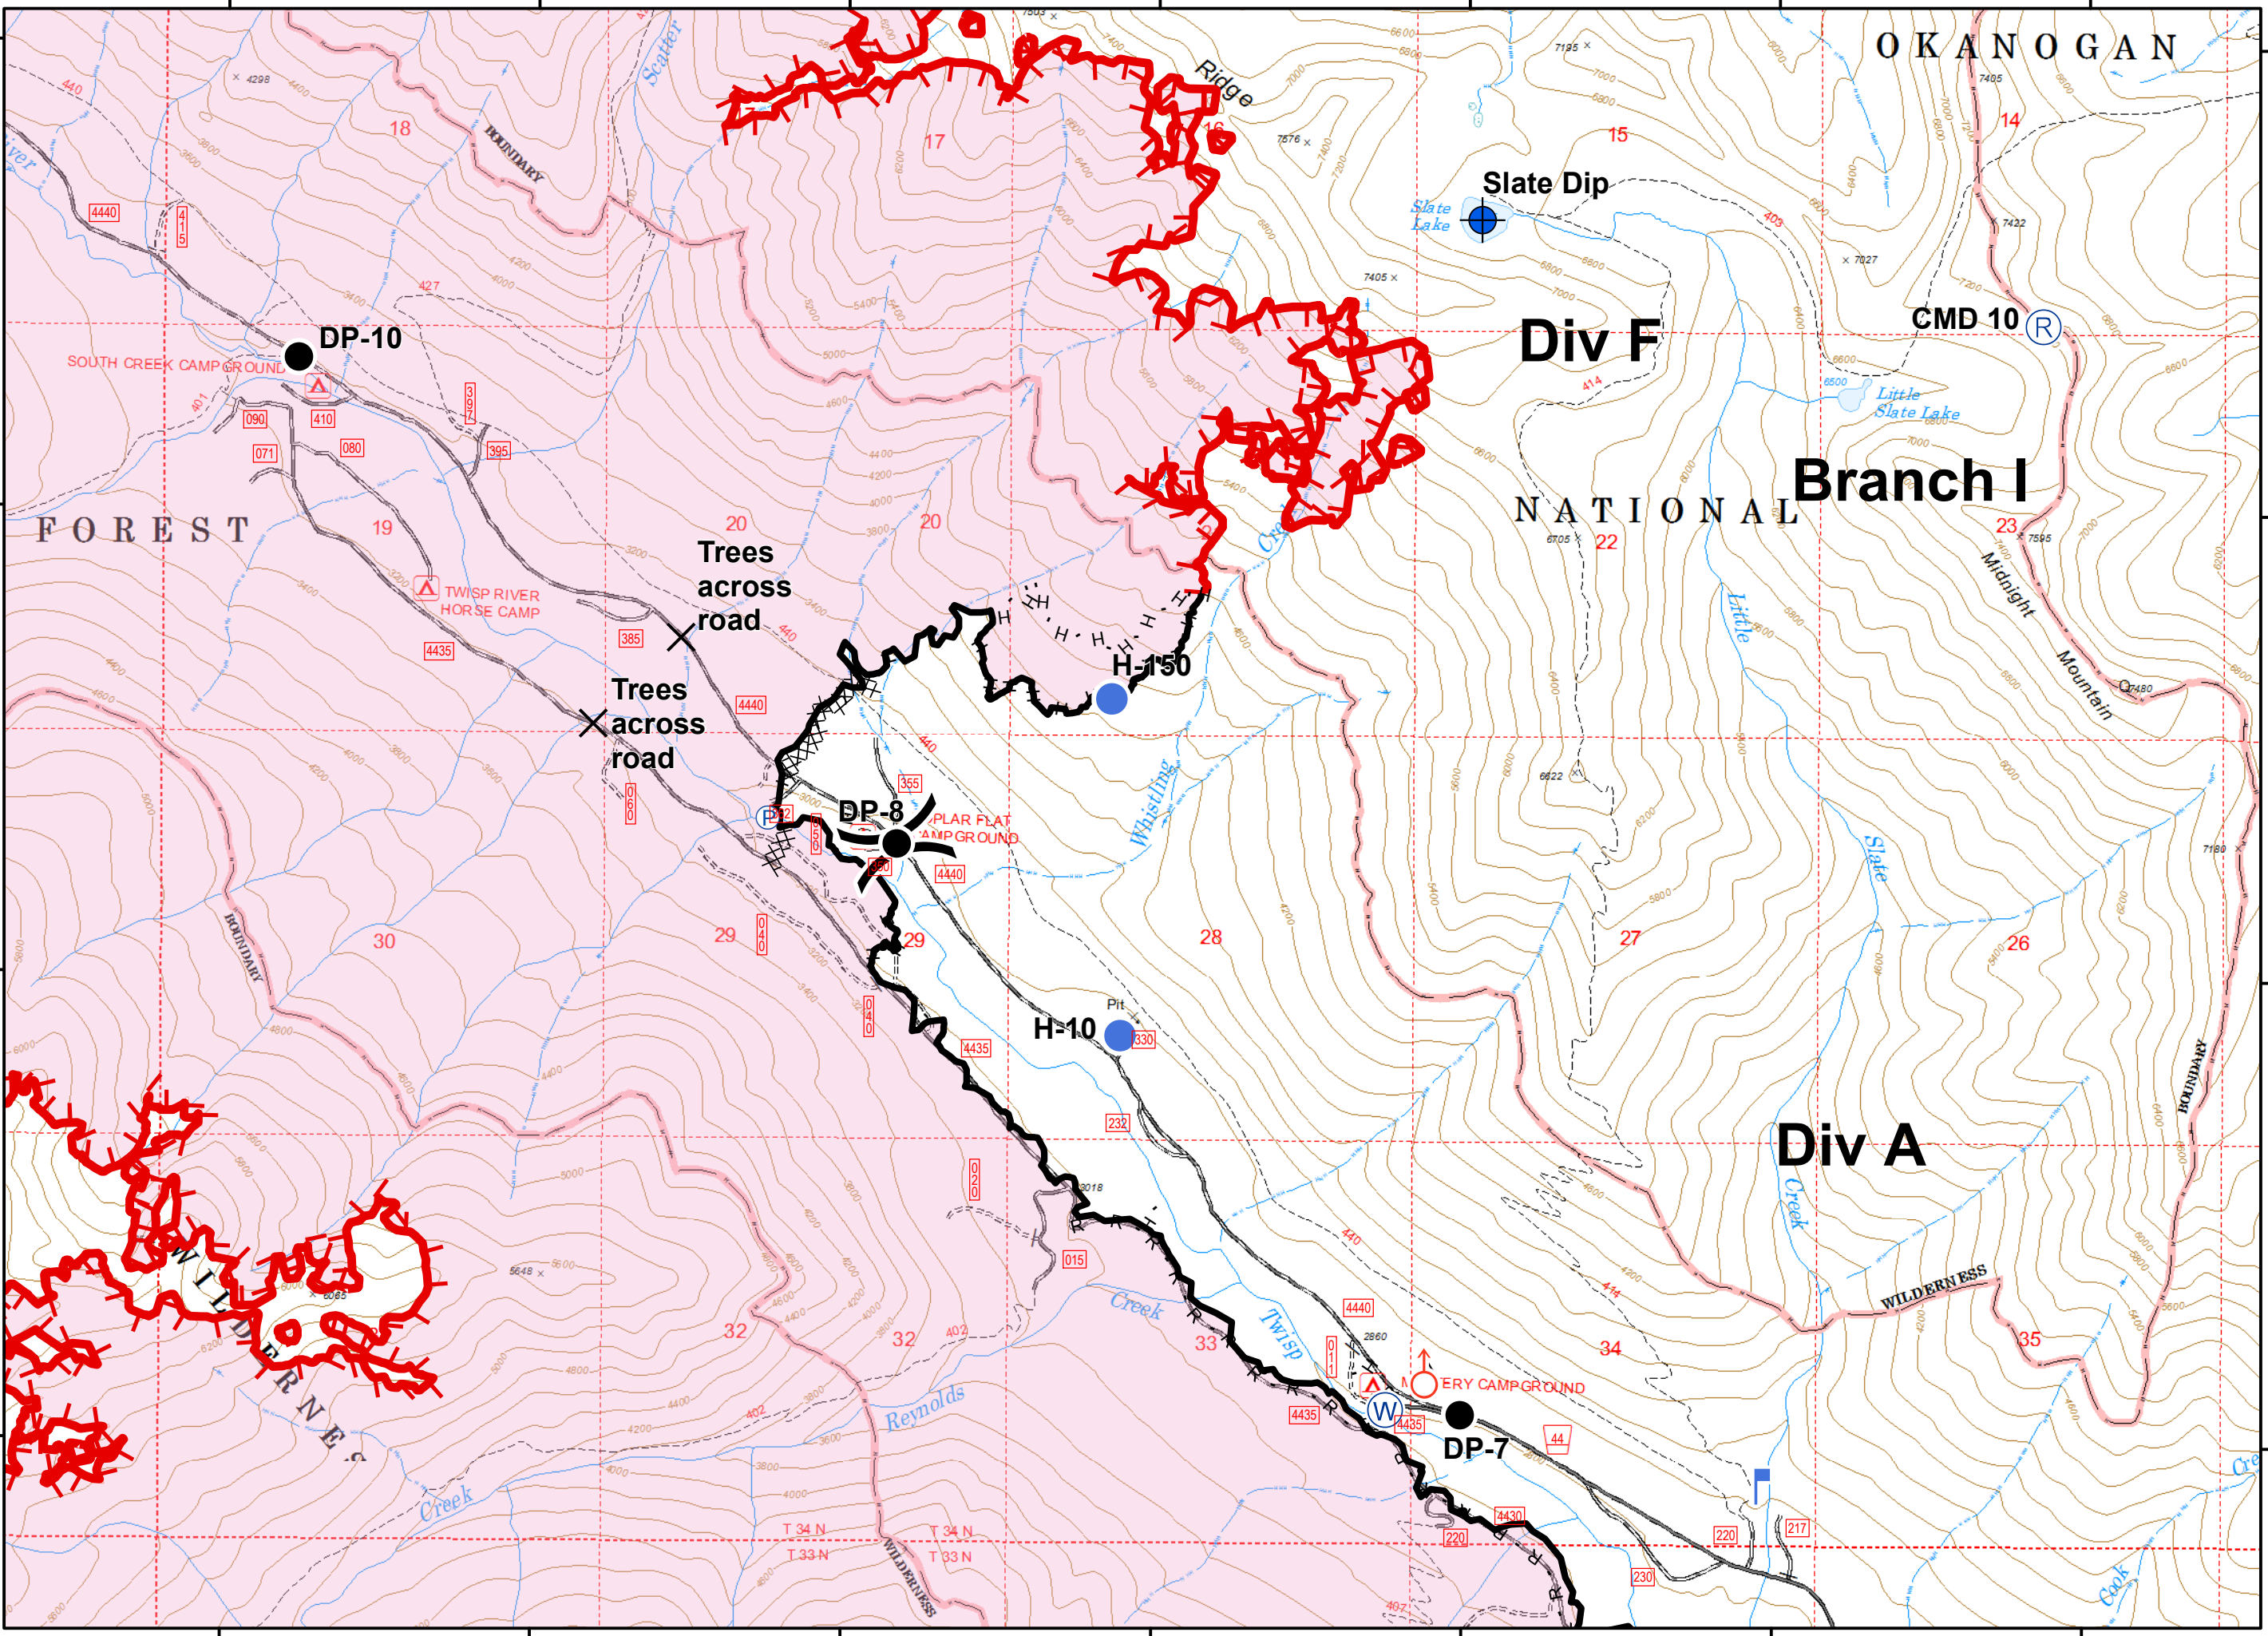

200 Ft Contours

- Closure
- Dip Site
- Drop Point
- Helispot
- Lookout
- Pump
- Repeater
- Spot Fire
- Water Source
- Division Break

- Uncontrolled Fire Edge
- Completed Line
- Completed Dozer Line
- Completed Hand Line
- Road as Completed Line
- Wildfire Daily Fire Perimeter

Updated 9/12/2018 9:05:13 PM
- PNW2 GISS

Miles
0 0.25 0.5