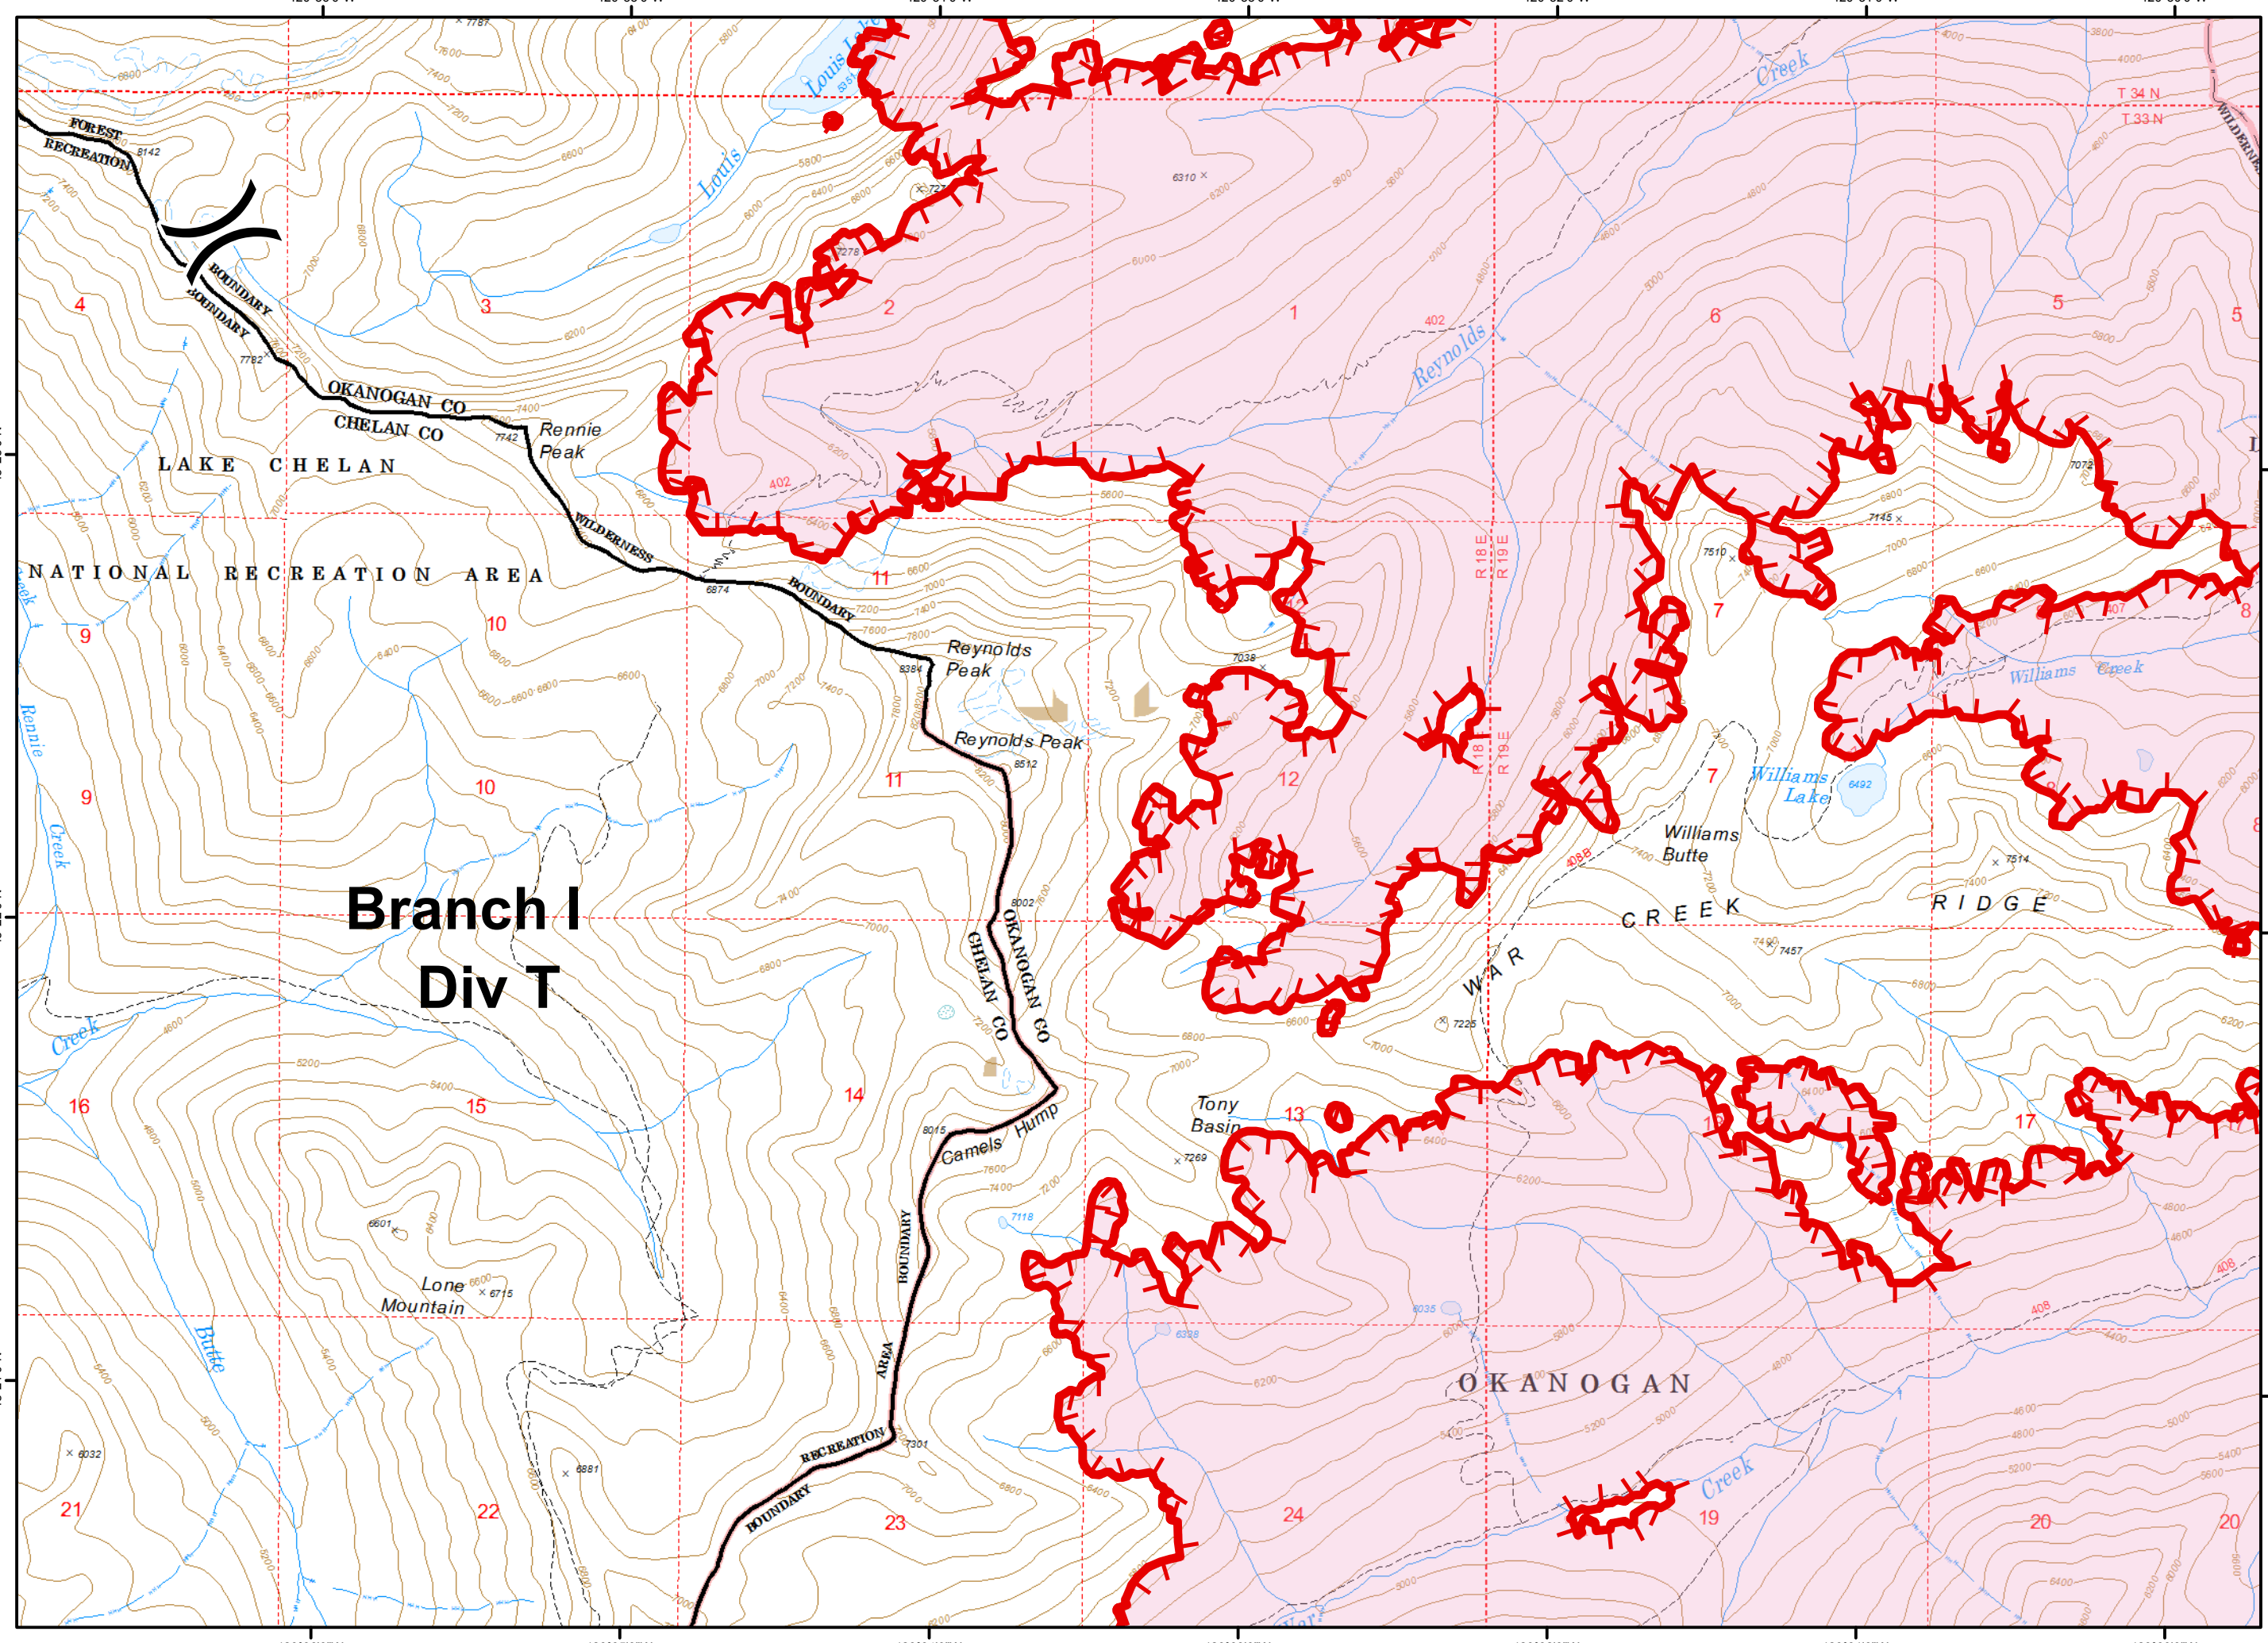

200 Ft Contours

Division Break

- Uncontrolled Fire Edge
- Wildfire Daily Fire Perimeter