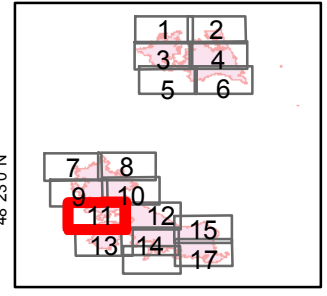

200 Ft Contours

Division Break

- Uncontrolled Fire Edge
- Wildfire Daily Fire Perimeter