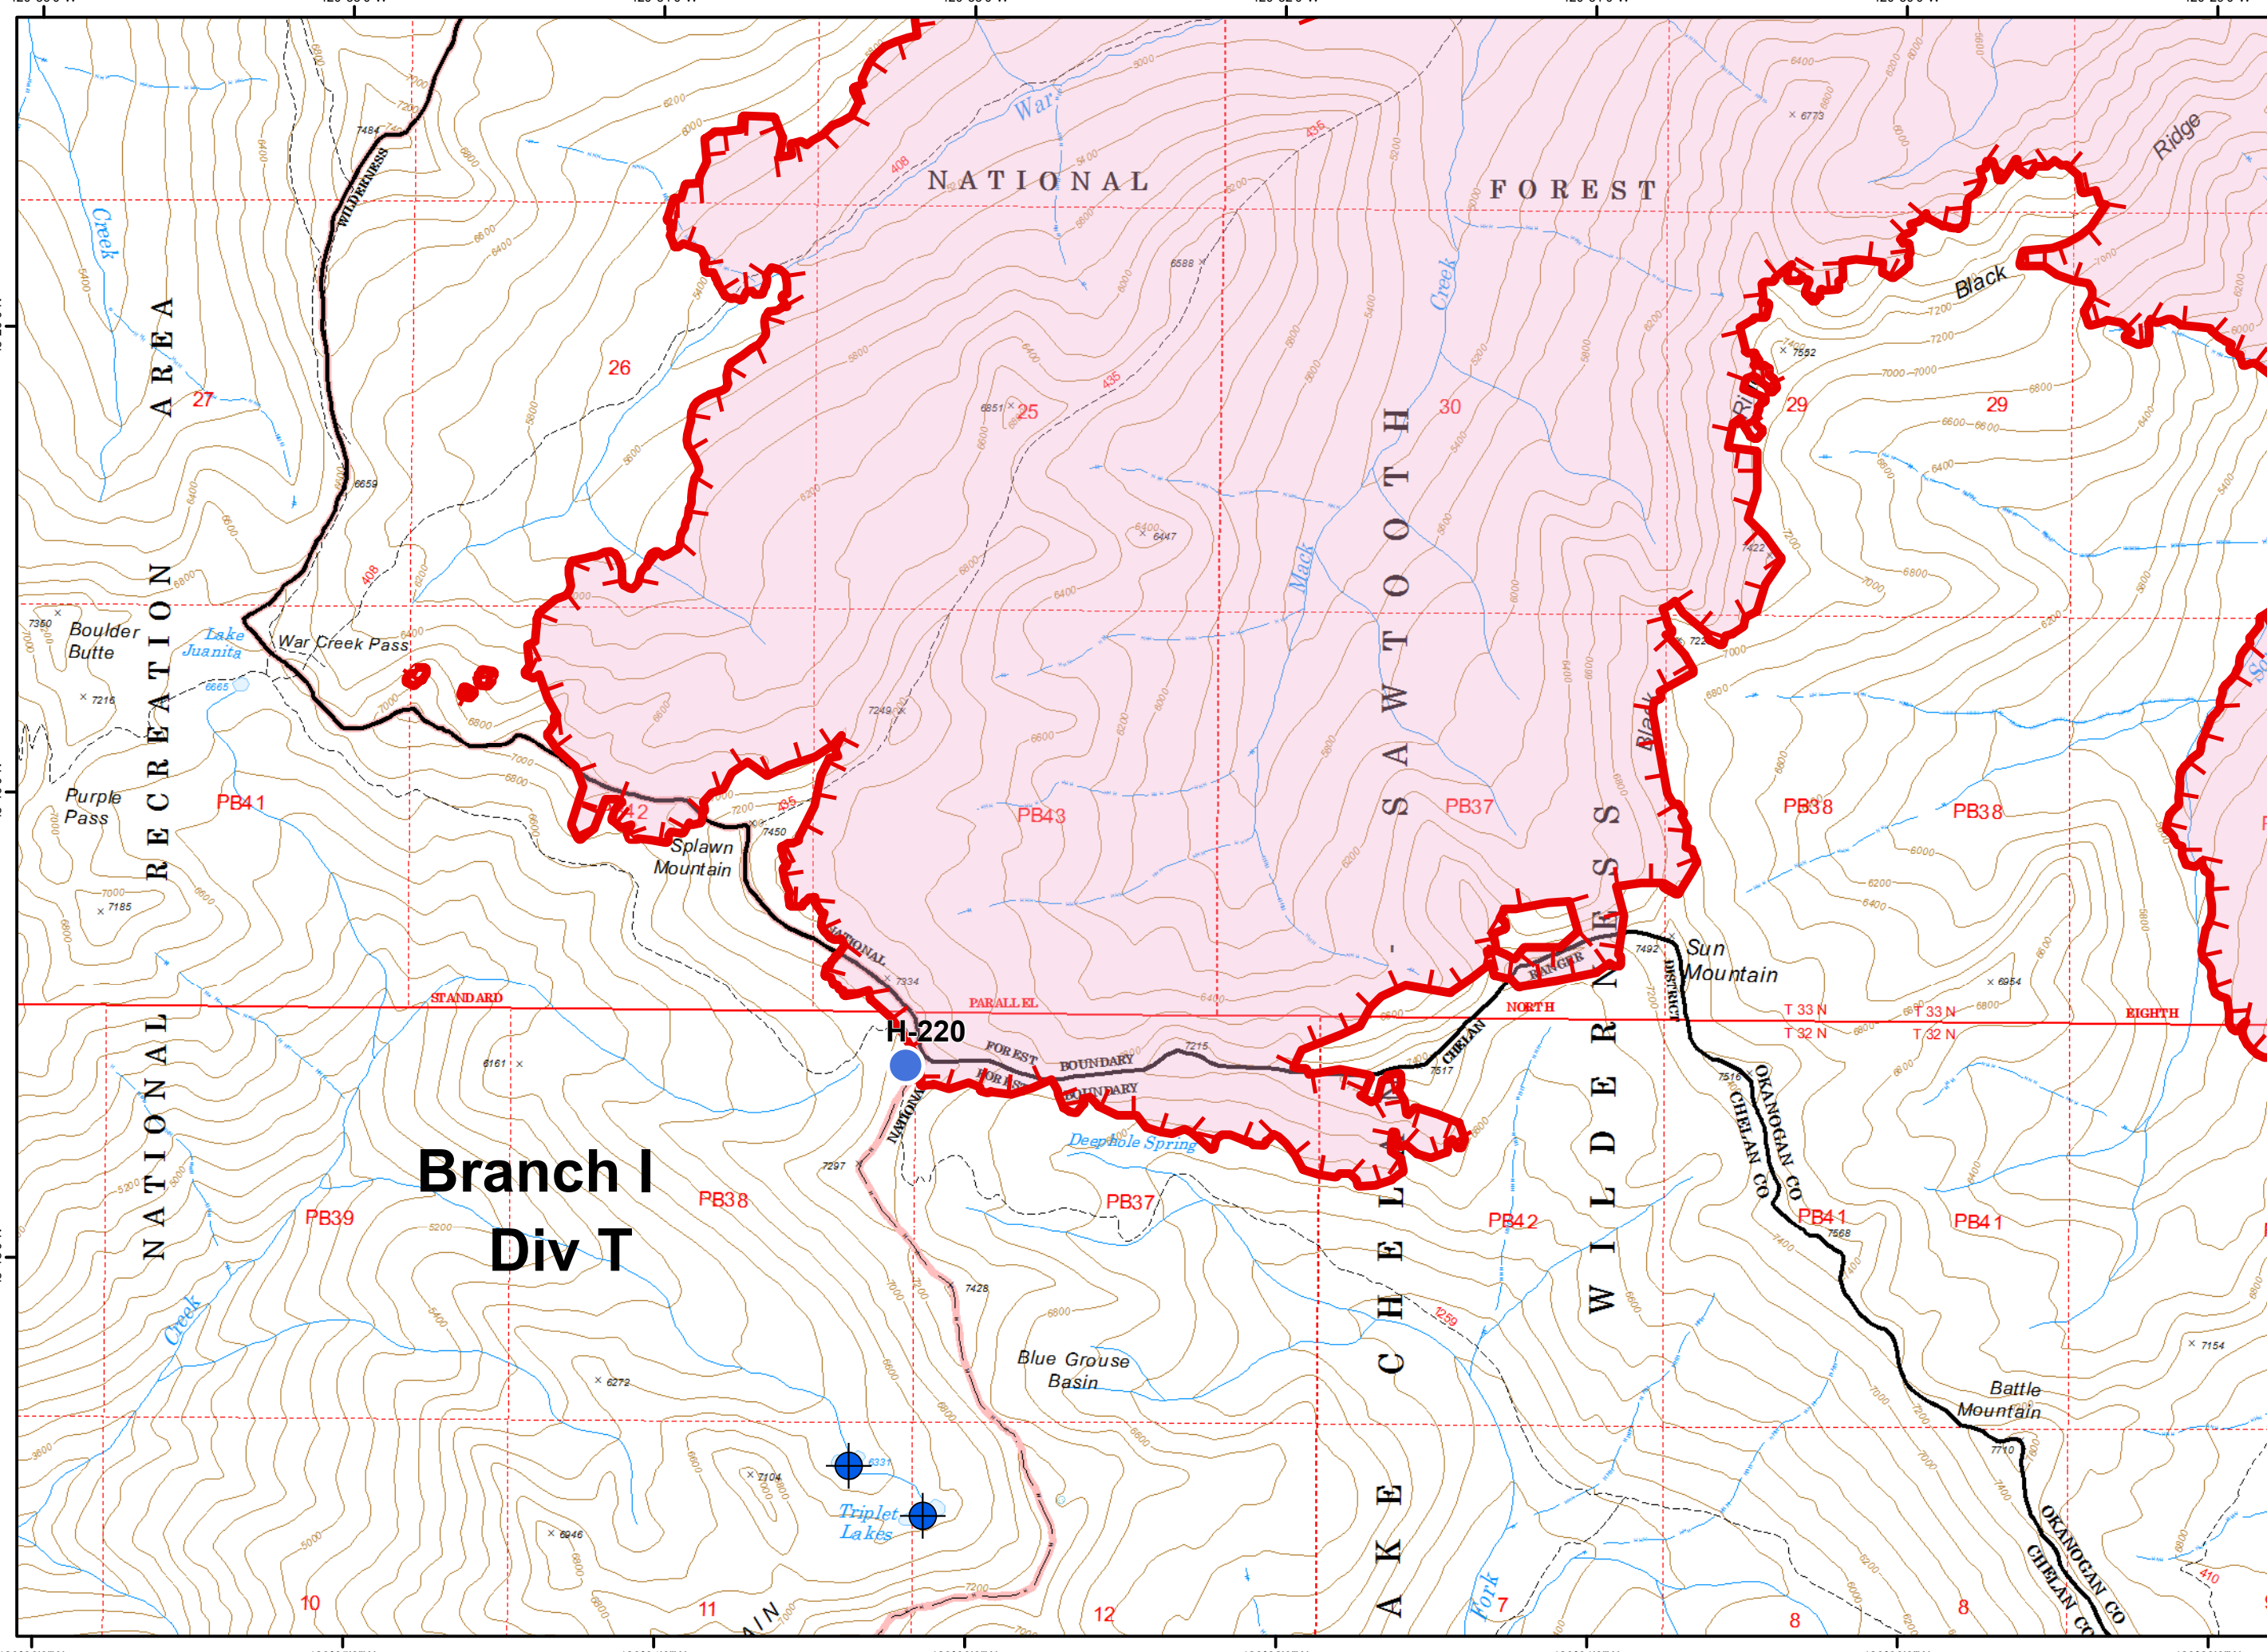

200 Ft Contours

Legend:

- Dip Site
- Helispot
- Uncontrolled Fire Edge
- Wildfire Daily Fire Perimeter

Updated 9/12/2018 9:05:13 PM
- PNW2 GISS

Miles
0 0.25 0.5